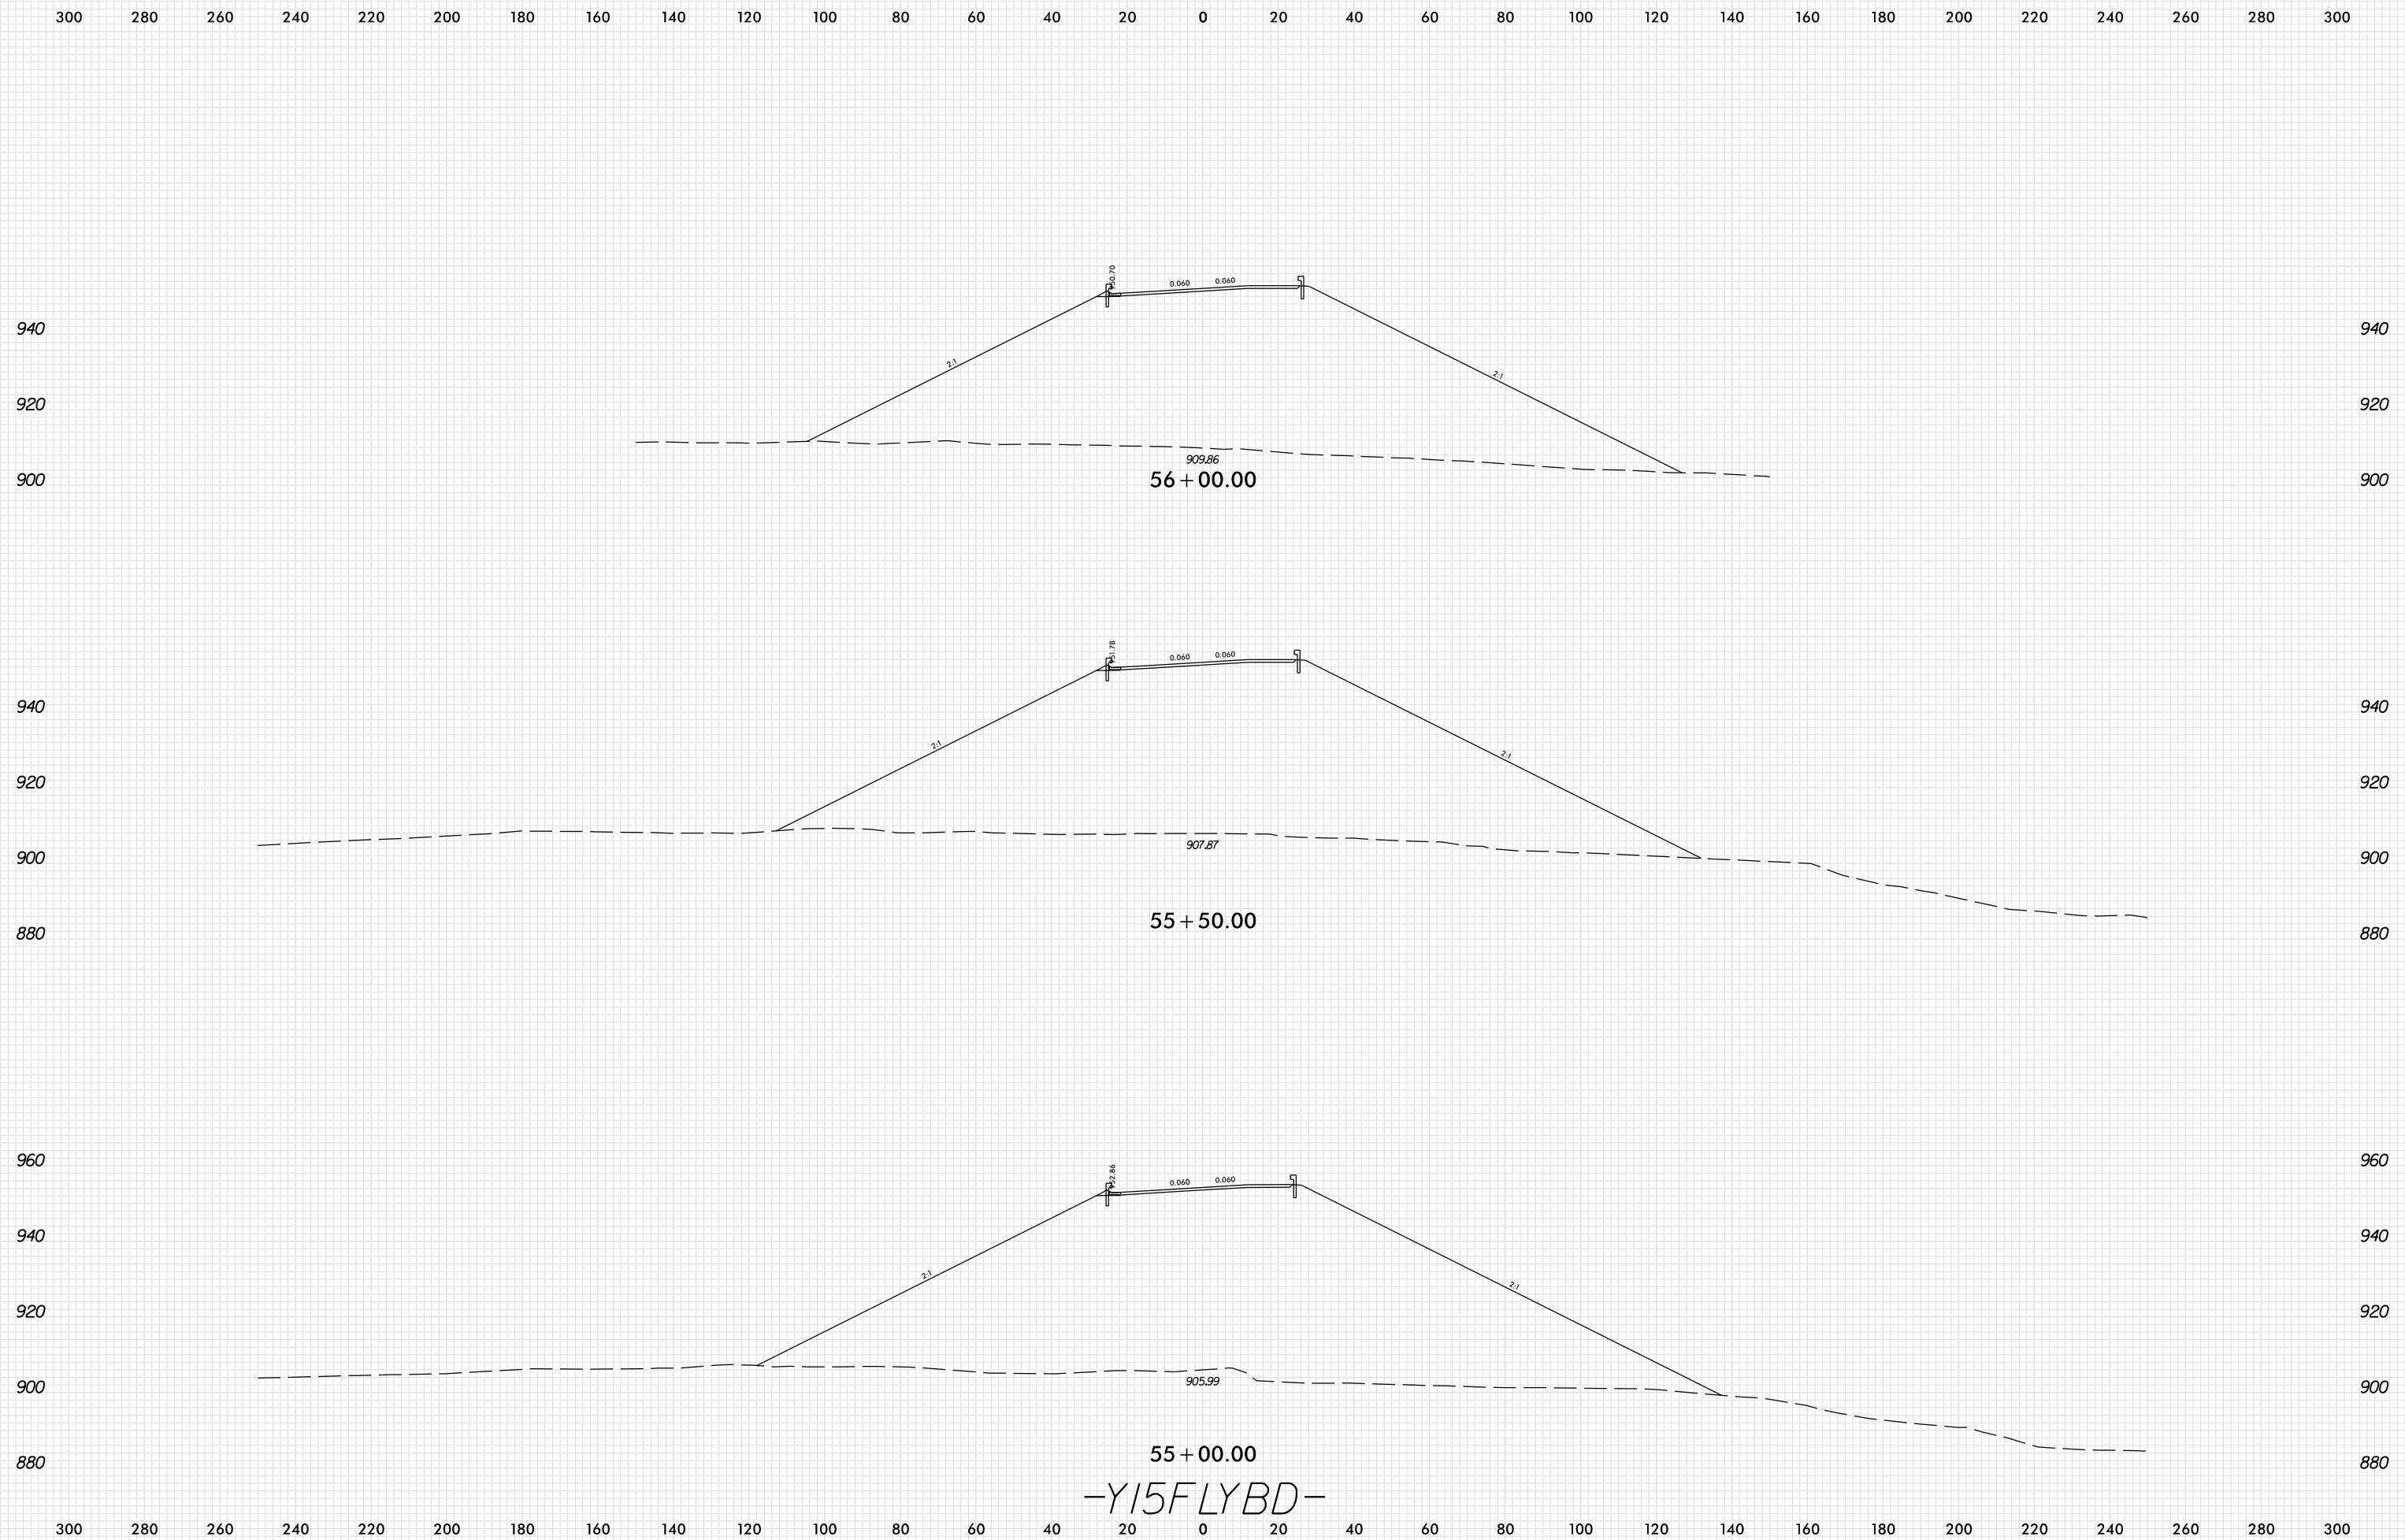

8/23/99

-Y15FLYBD-

PLOT DRIVER: NCD01\_pdf\_color\_eng\_100.plt  
 USER: SPEREIRA  
 DATE: 6/10/2021  
 TIME: 2:26:58 PM  
 FILE: \