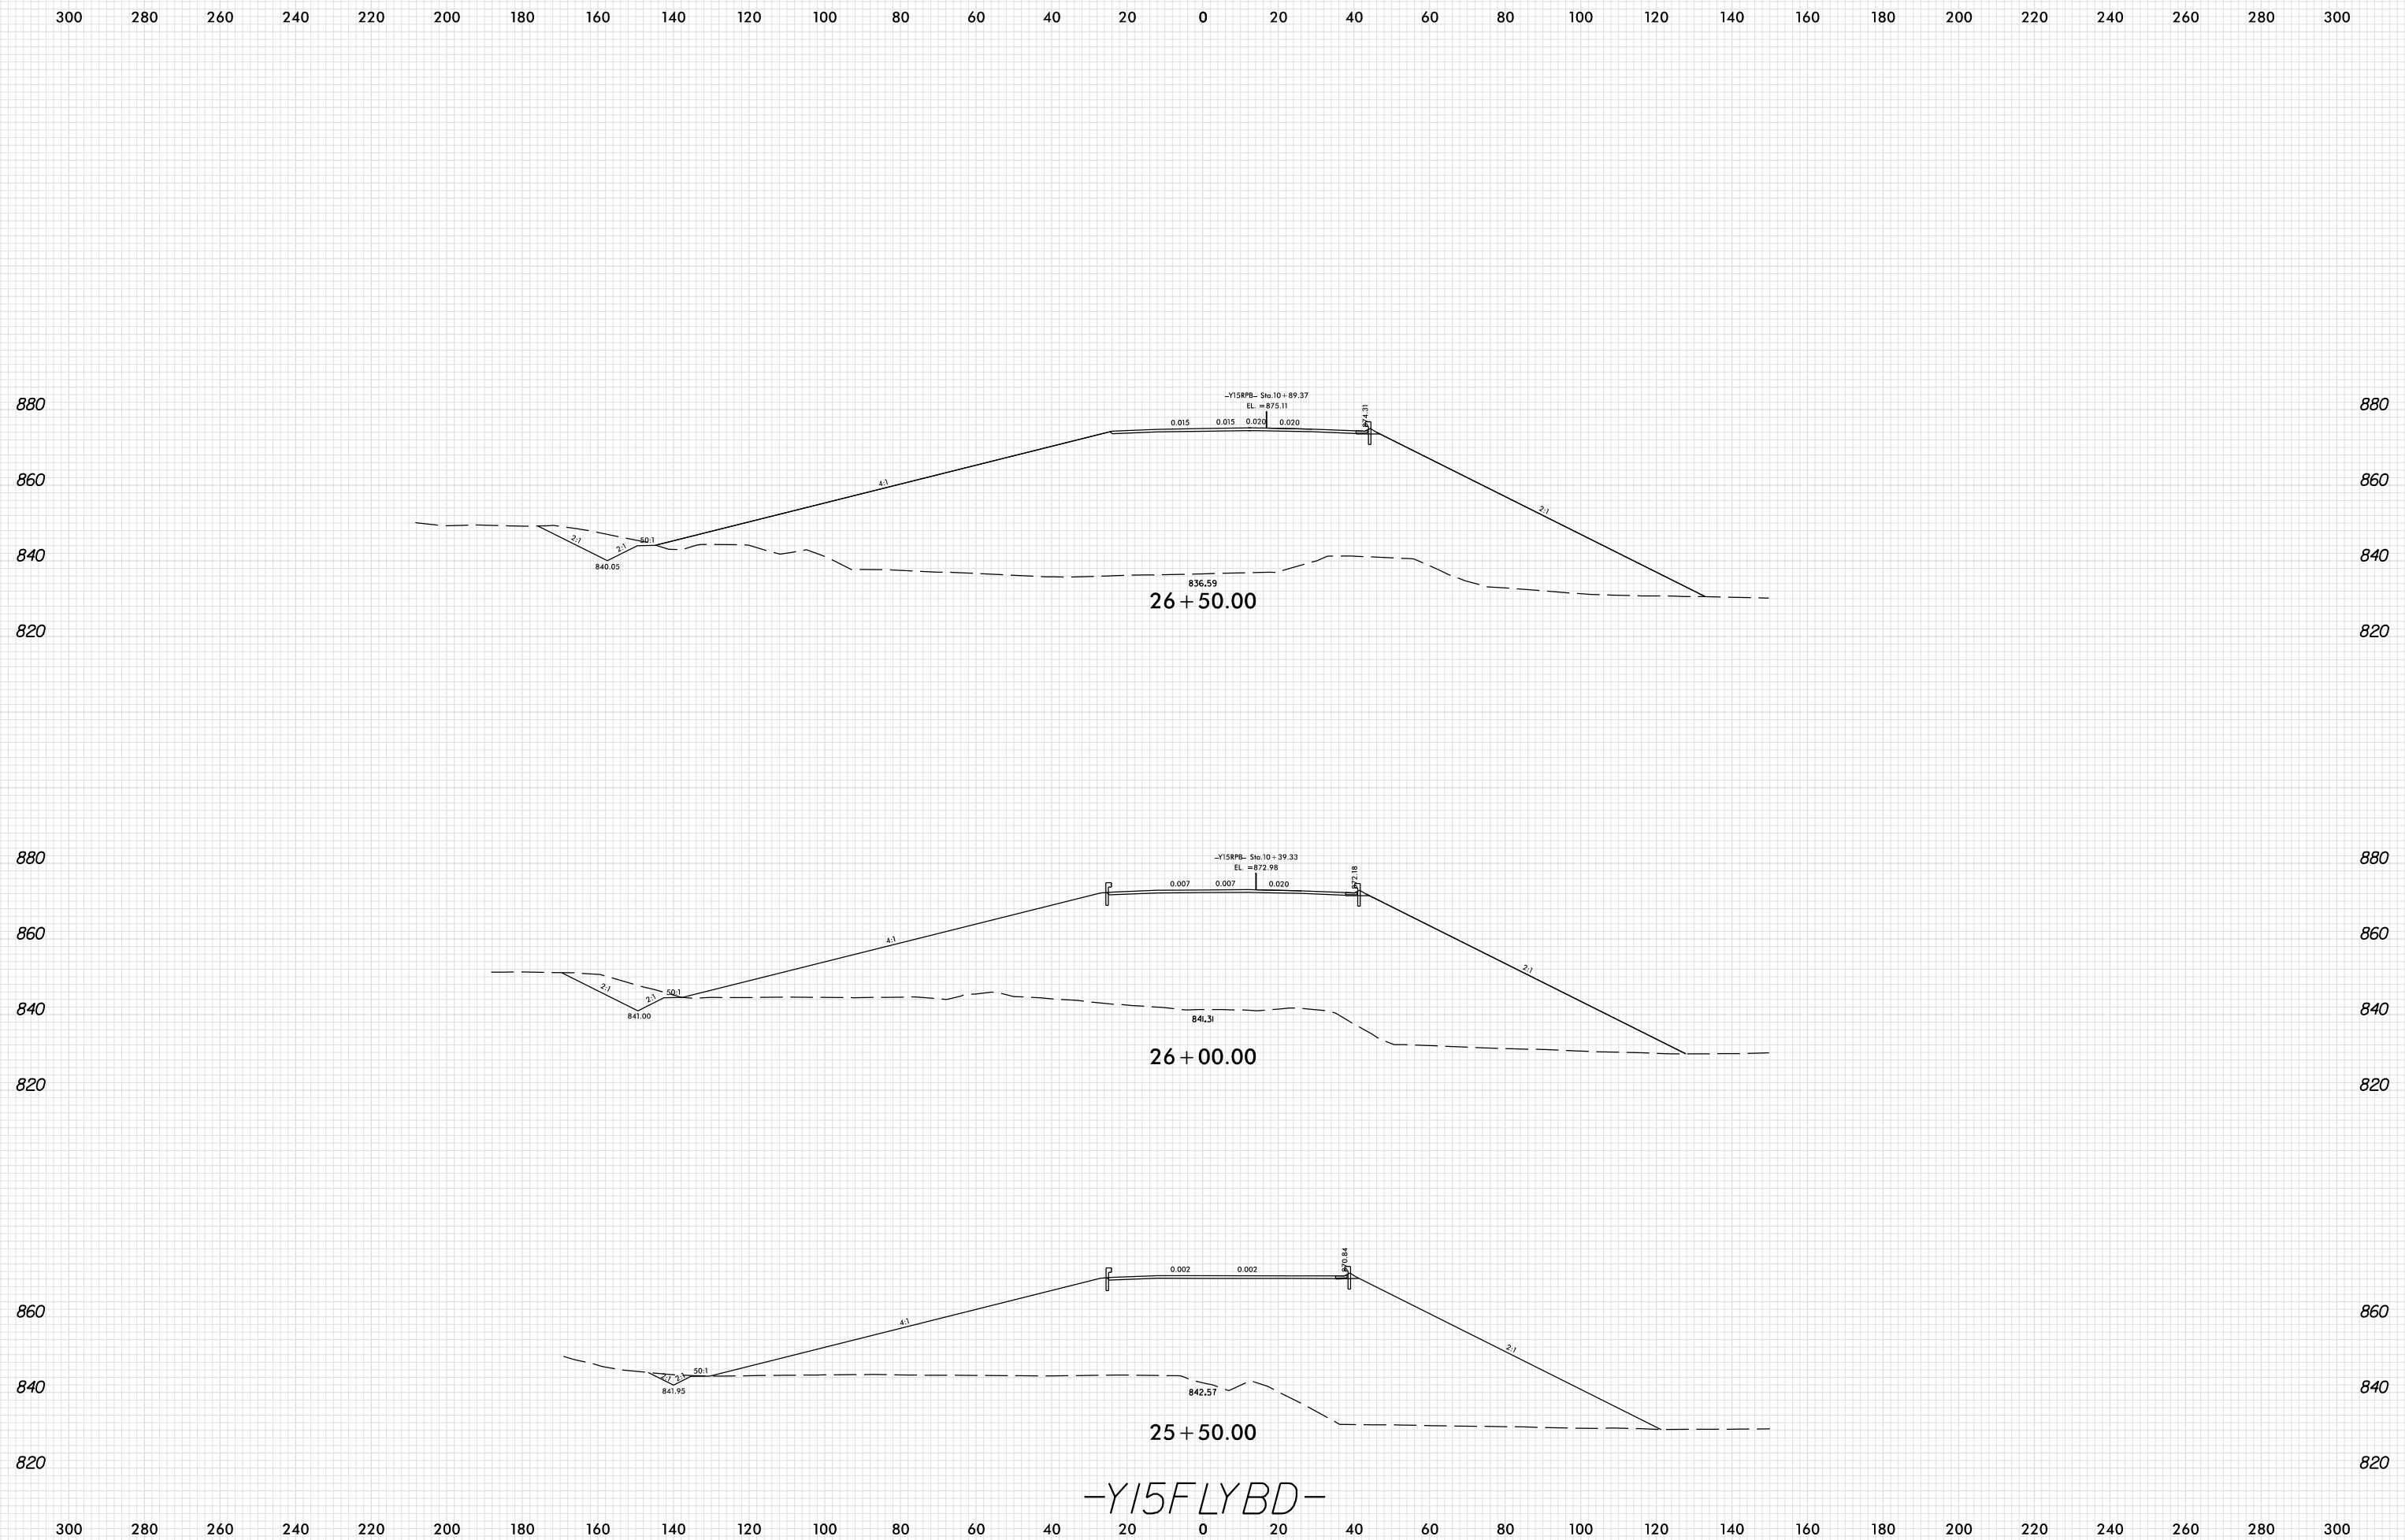

8/23/99

PLOT DRIVER: NCD01_pdf_color_eng_100.plt
 USER: SPEREIRA
 DATE: 6/10/2021
 TIME: 2:26:43 PM
 FILE: \