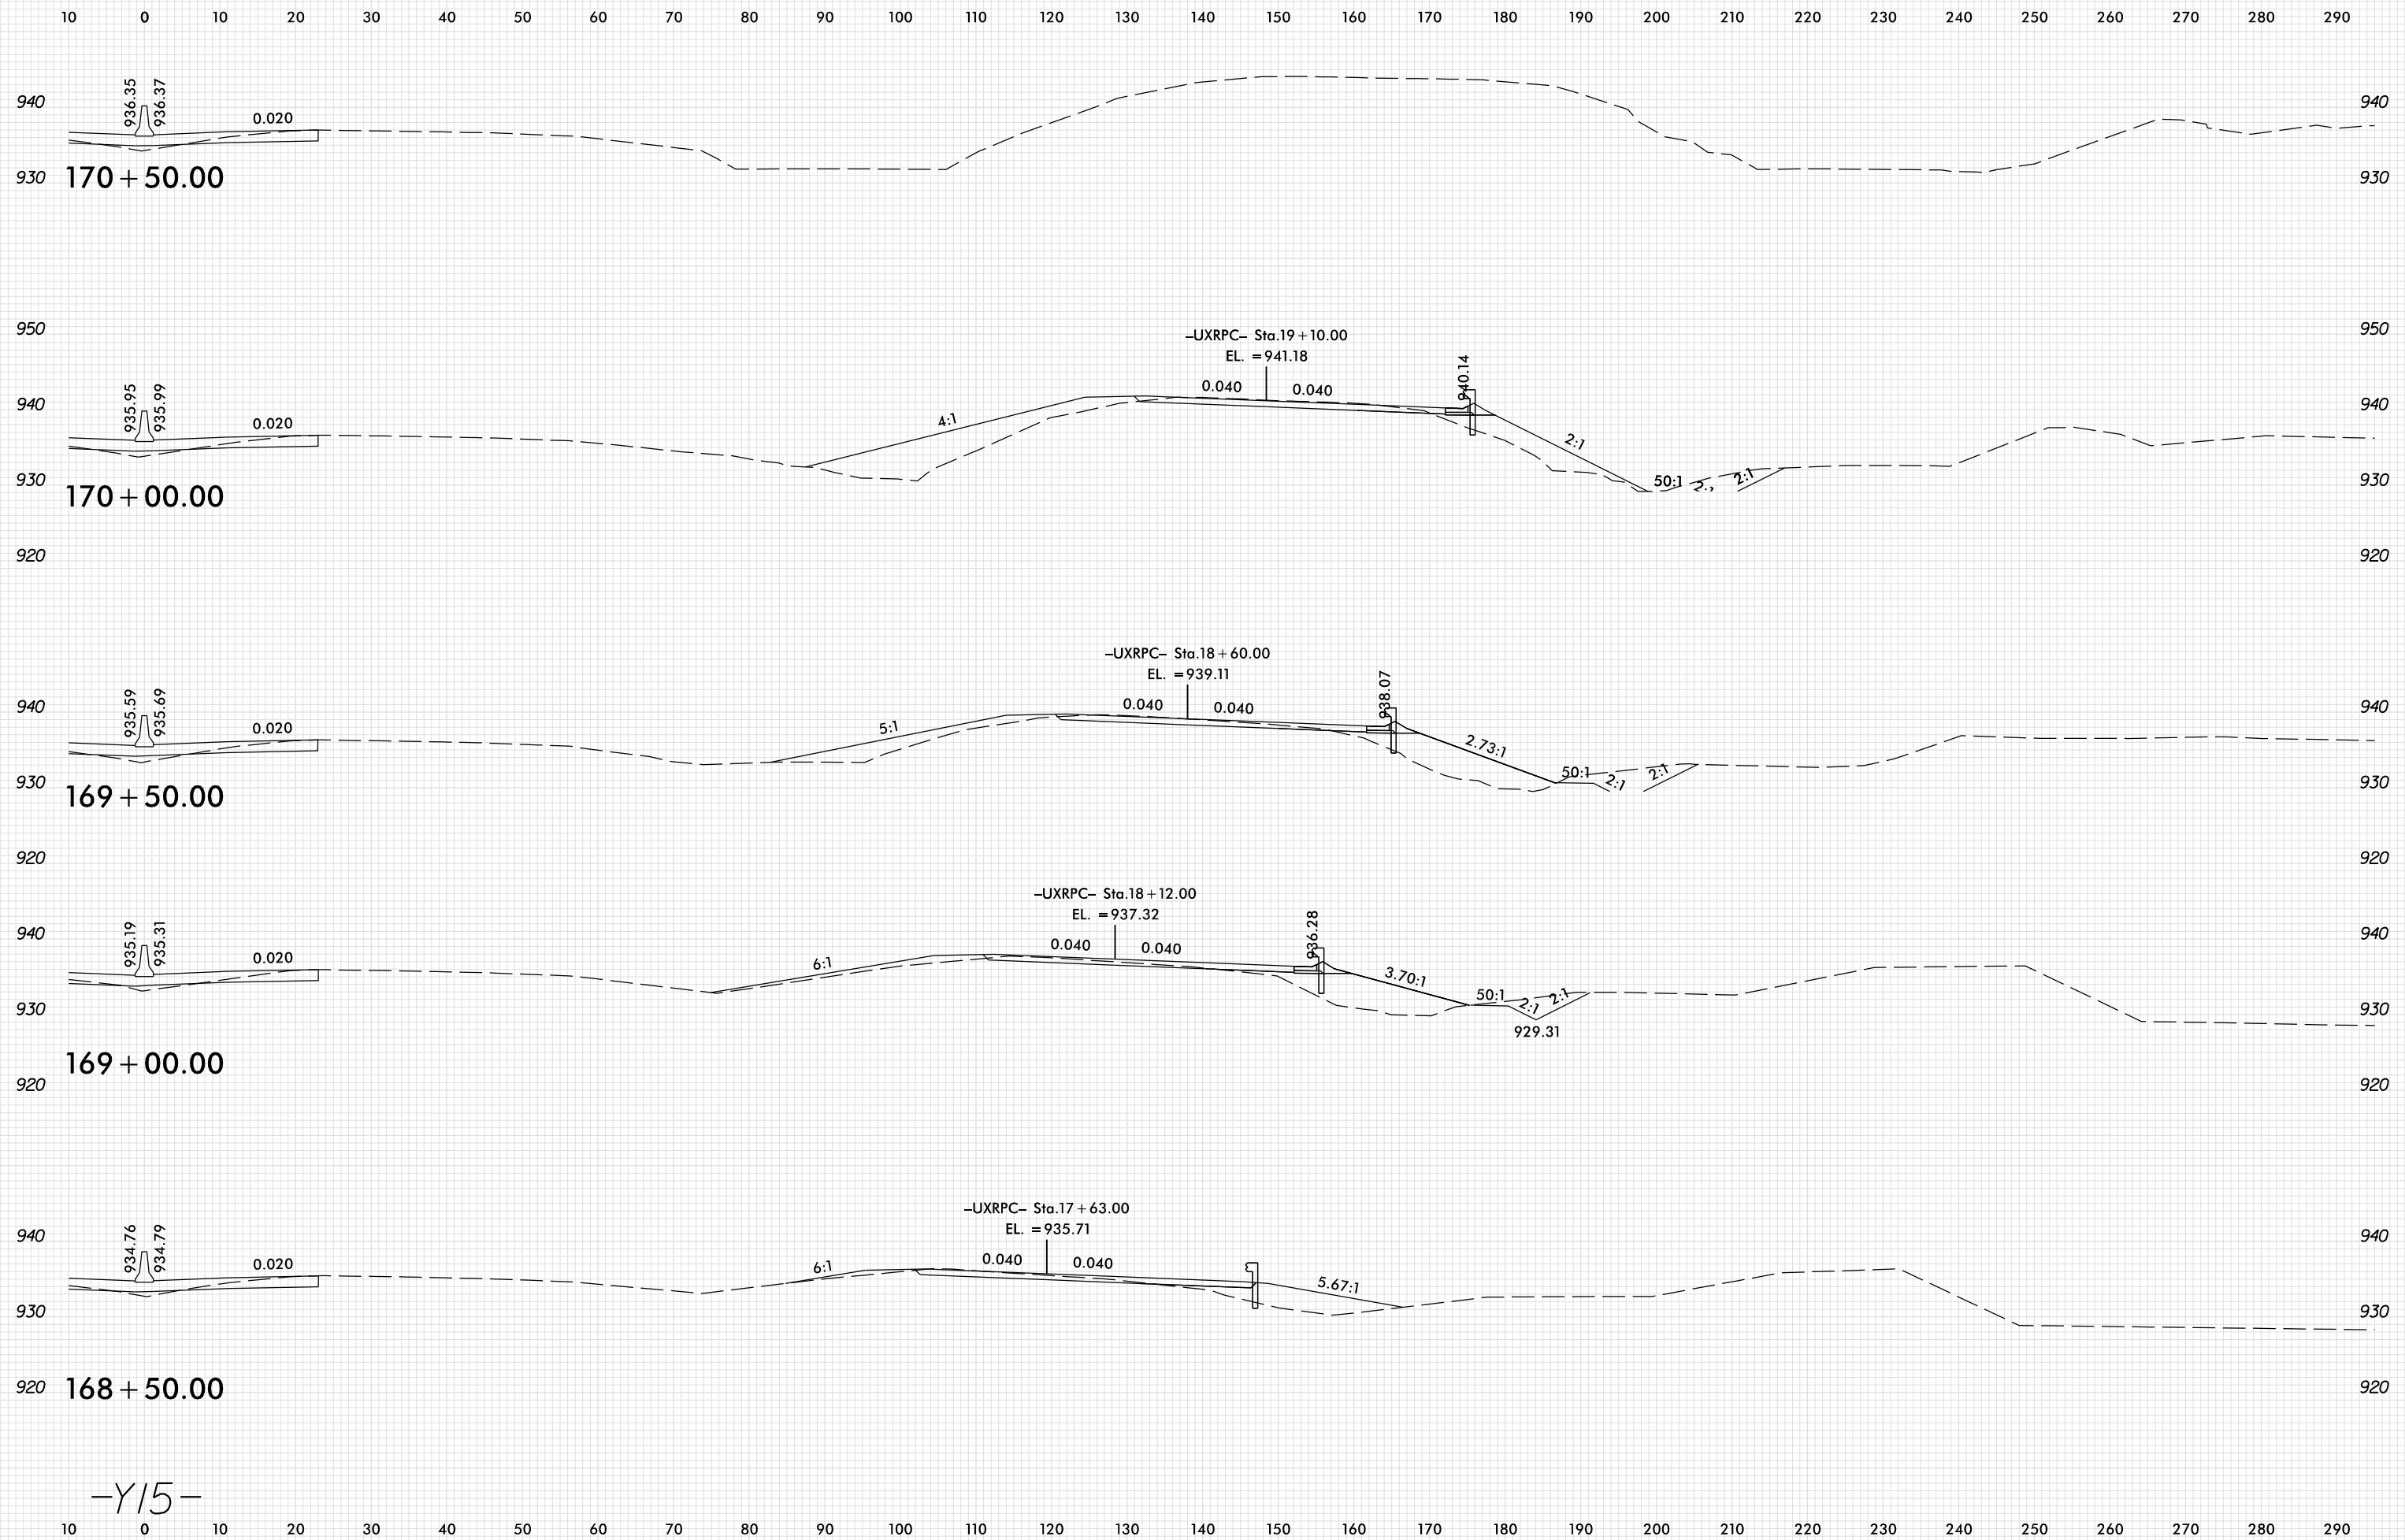

8/23/99

PLOT DRIVER: NCDOT\_pdf\_color\_eng\_100.plt  
 USER: SPEREIRA  
 DATE: 6/10/2021  
 TIME: 2:25:15 PM  
 FILE: \

-Y15-