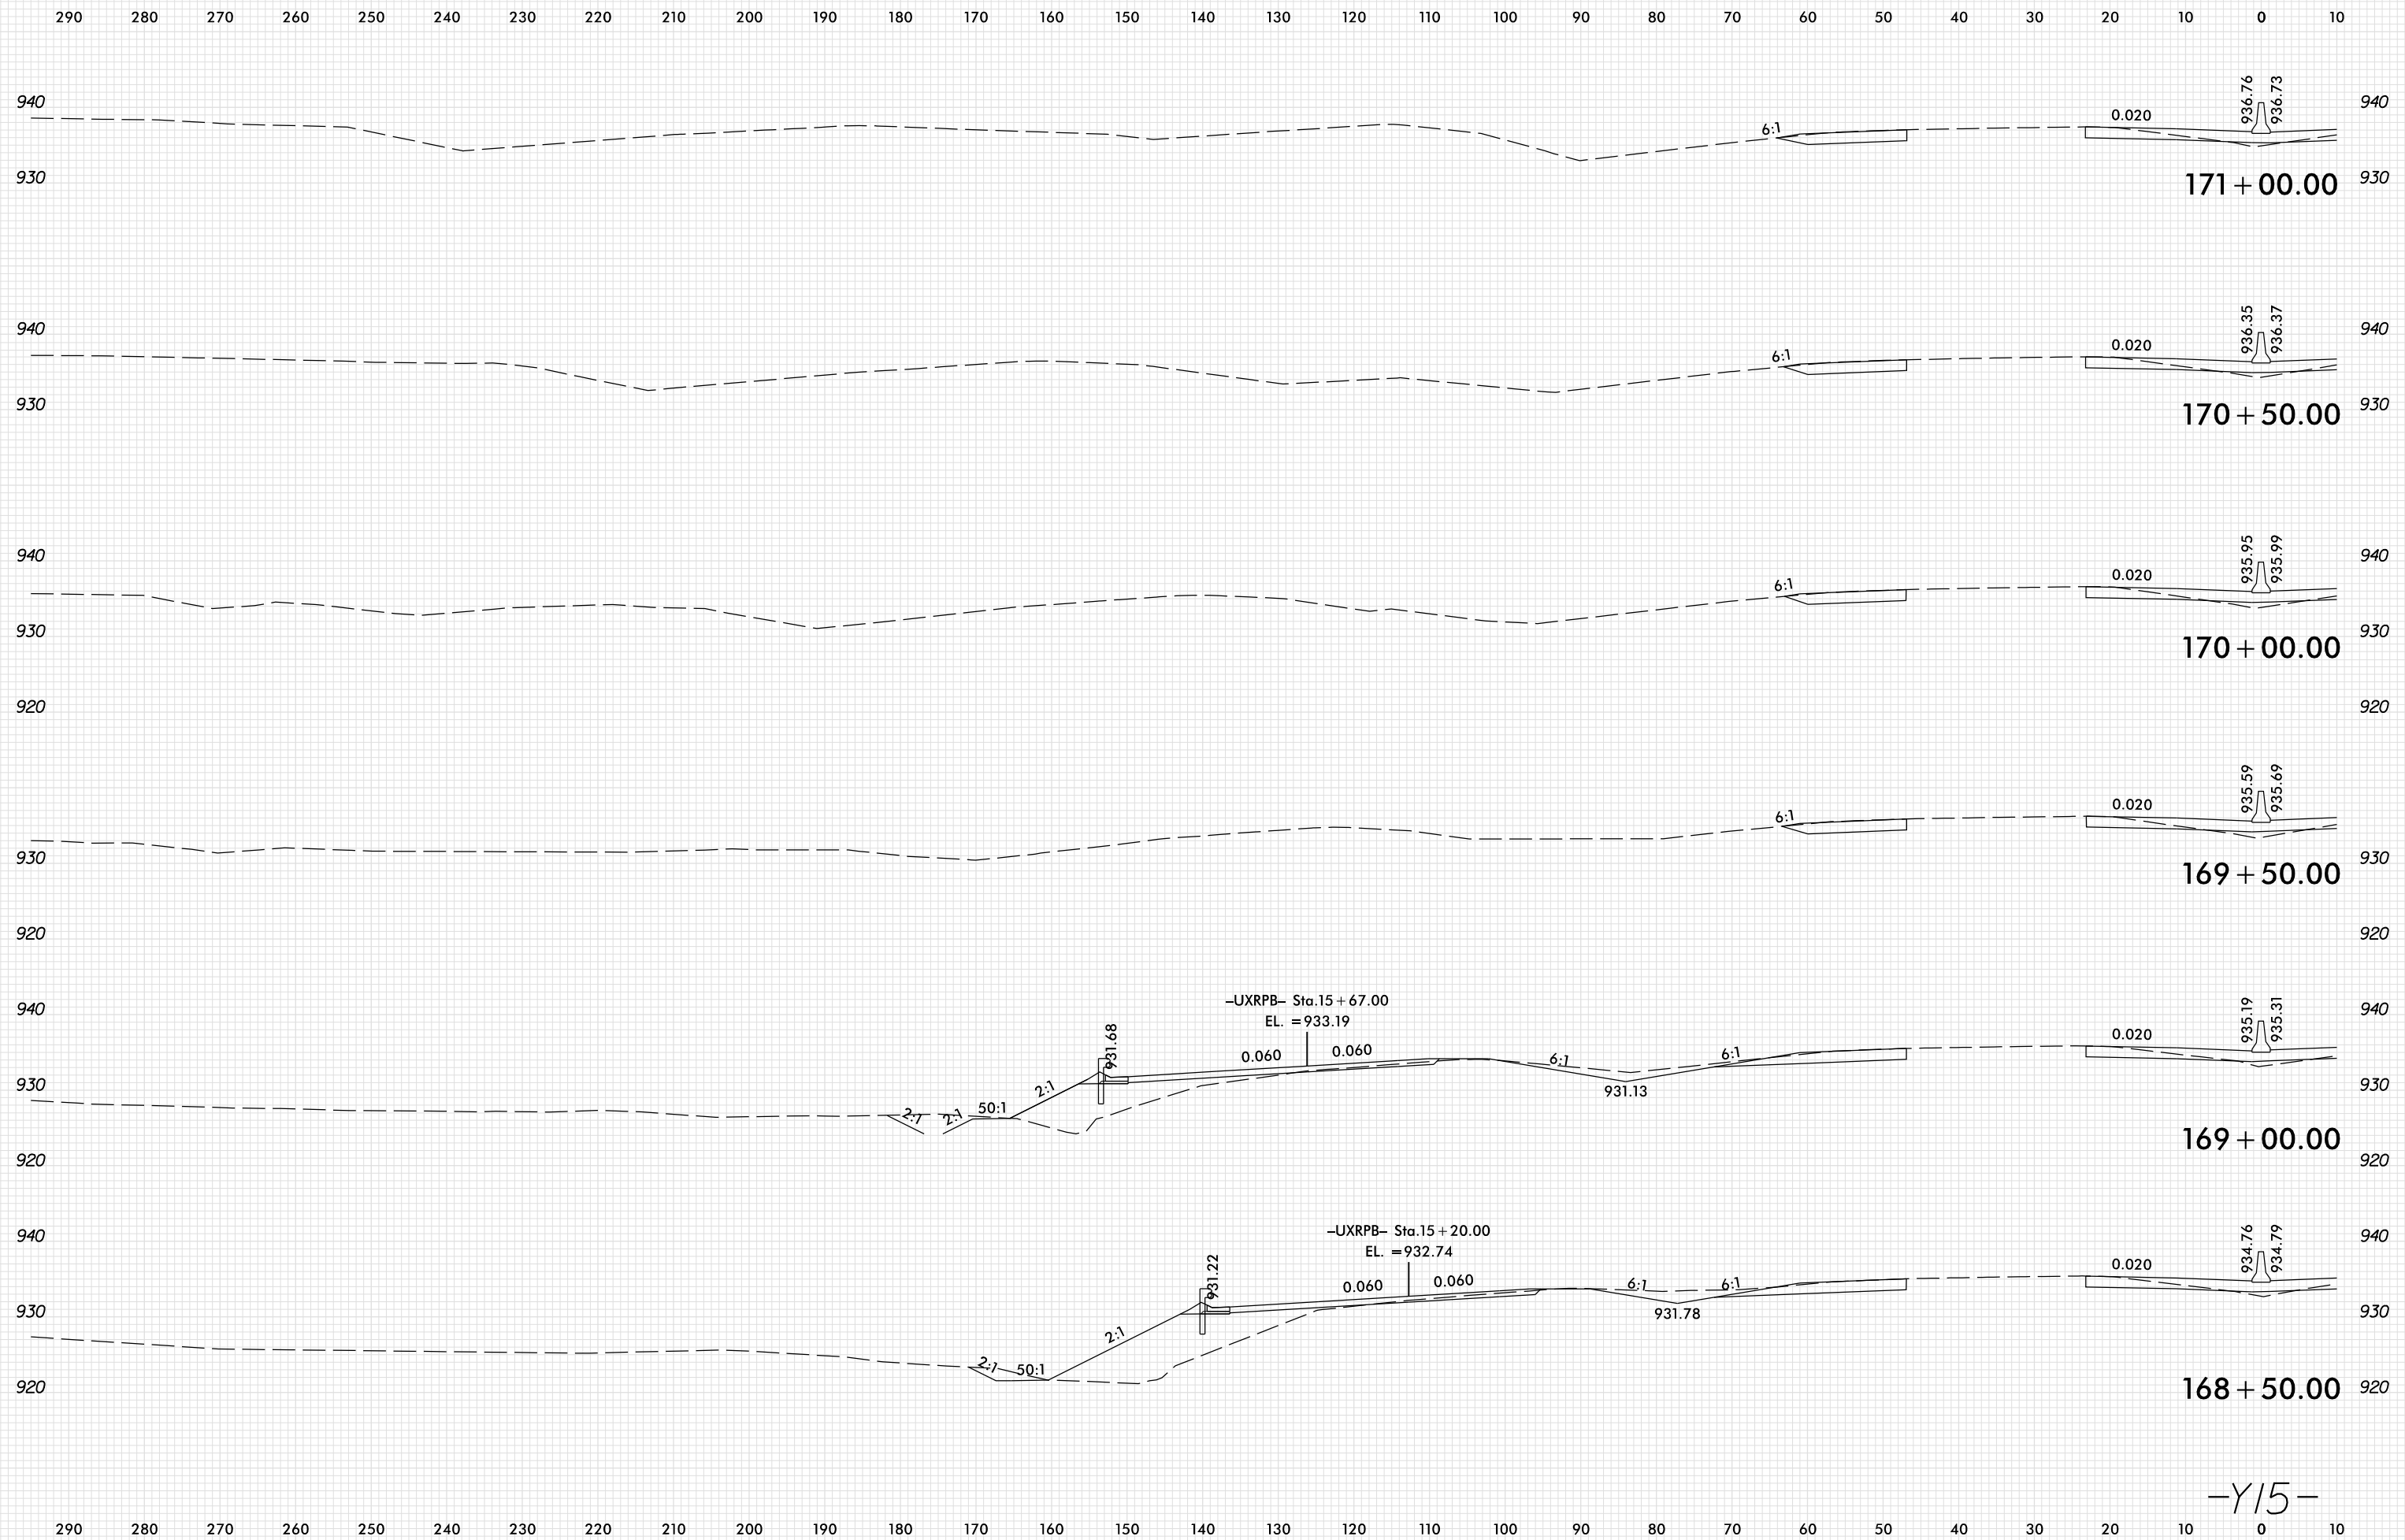

8/23/99

-Y15-

PLOT DRIVER: NCD01_pdf_color_eng_100.plt
 USER: SPEREIRA
 DATE: 6/10/2021
 TIME: 2:24:47 PM