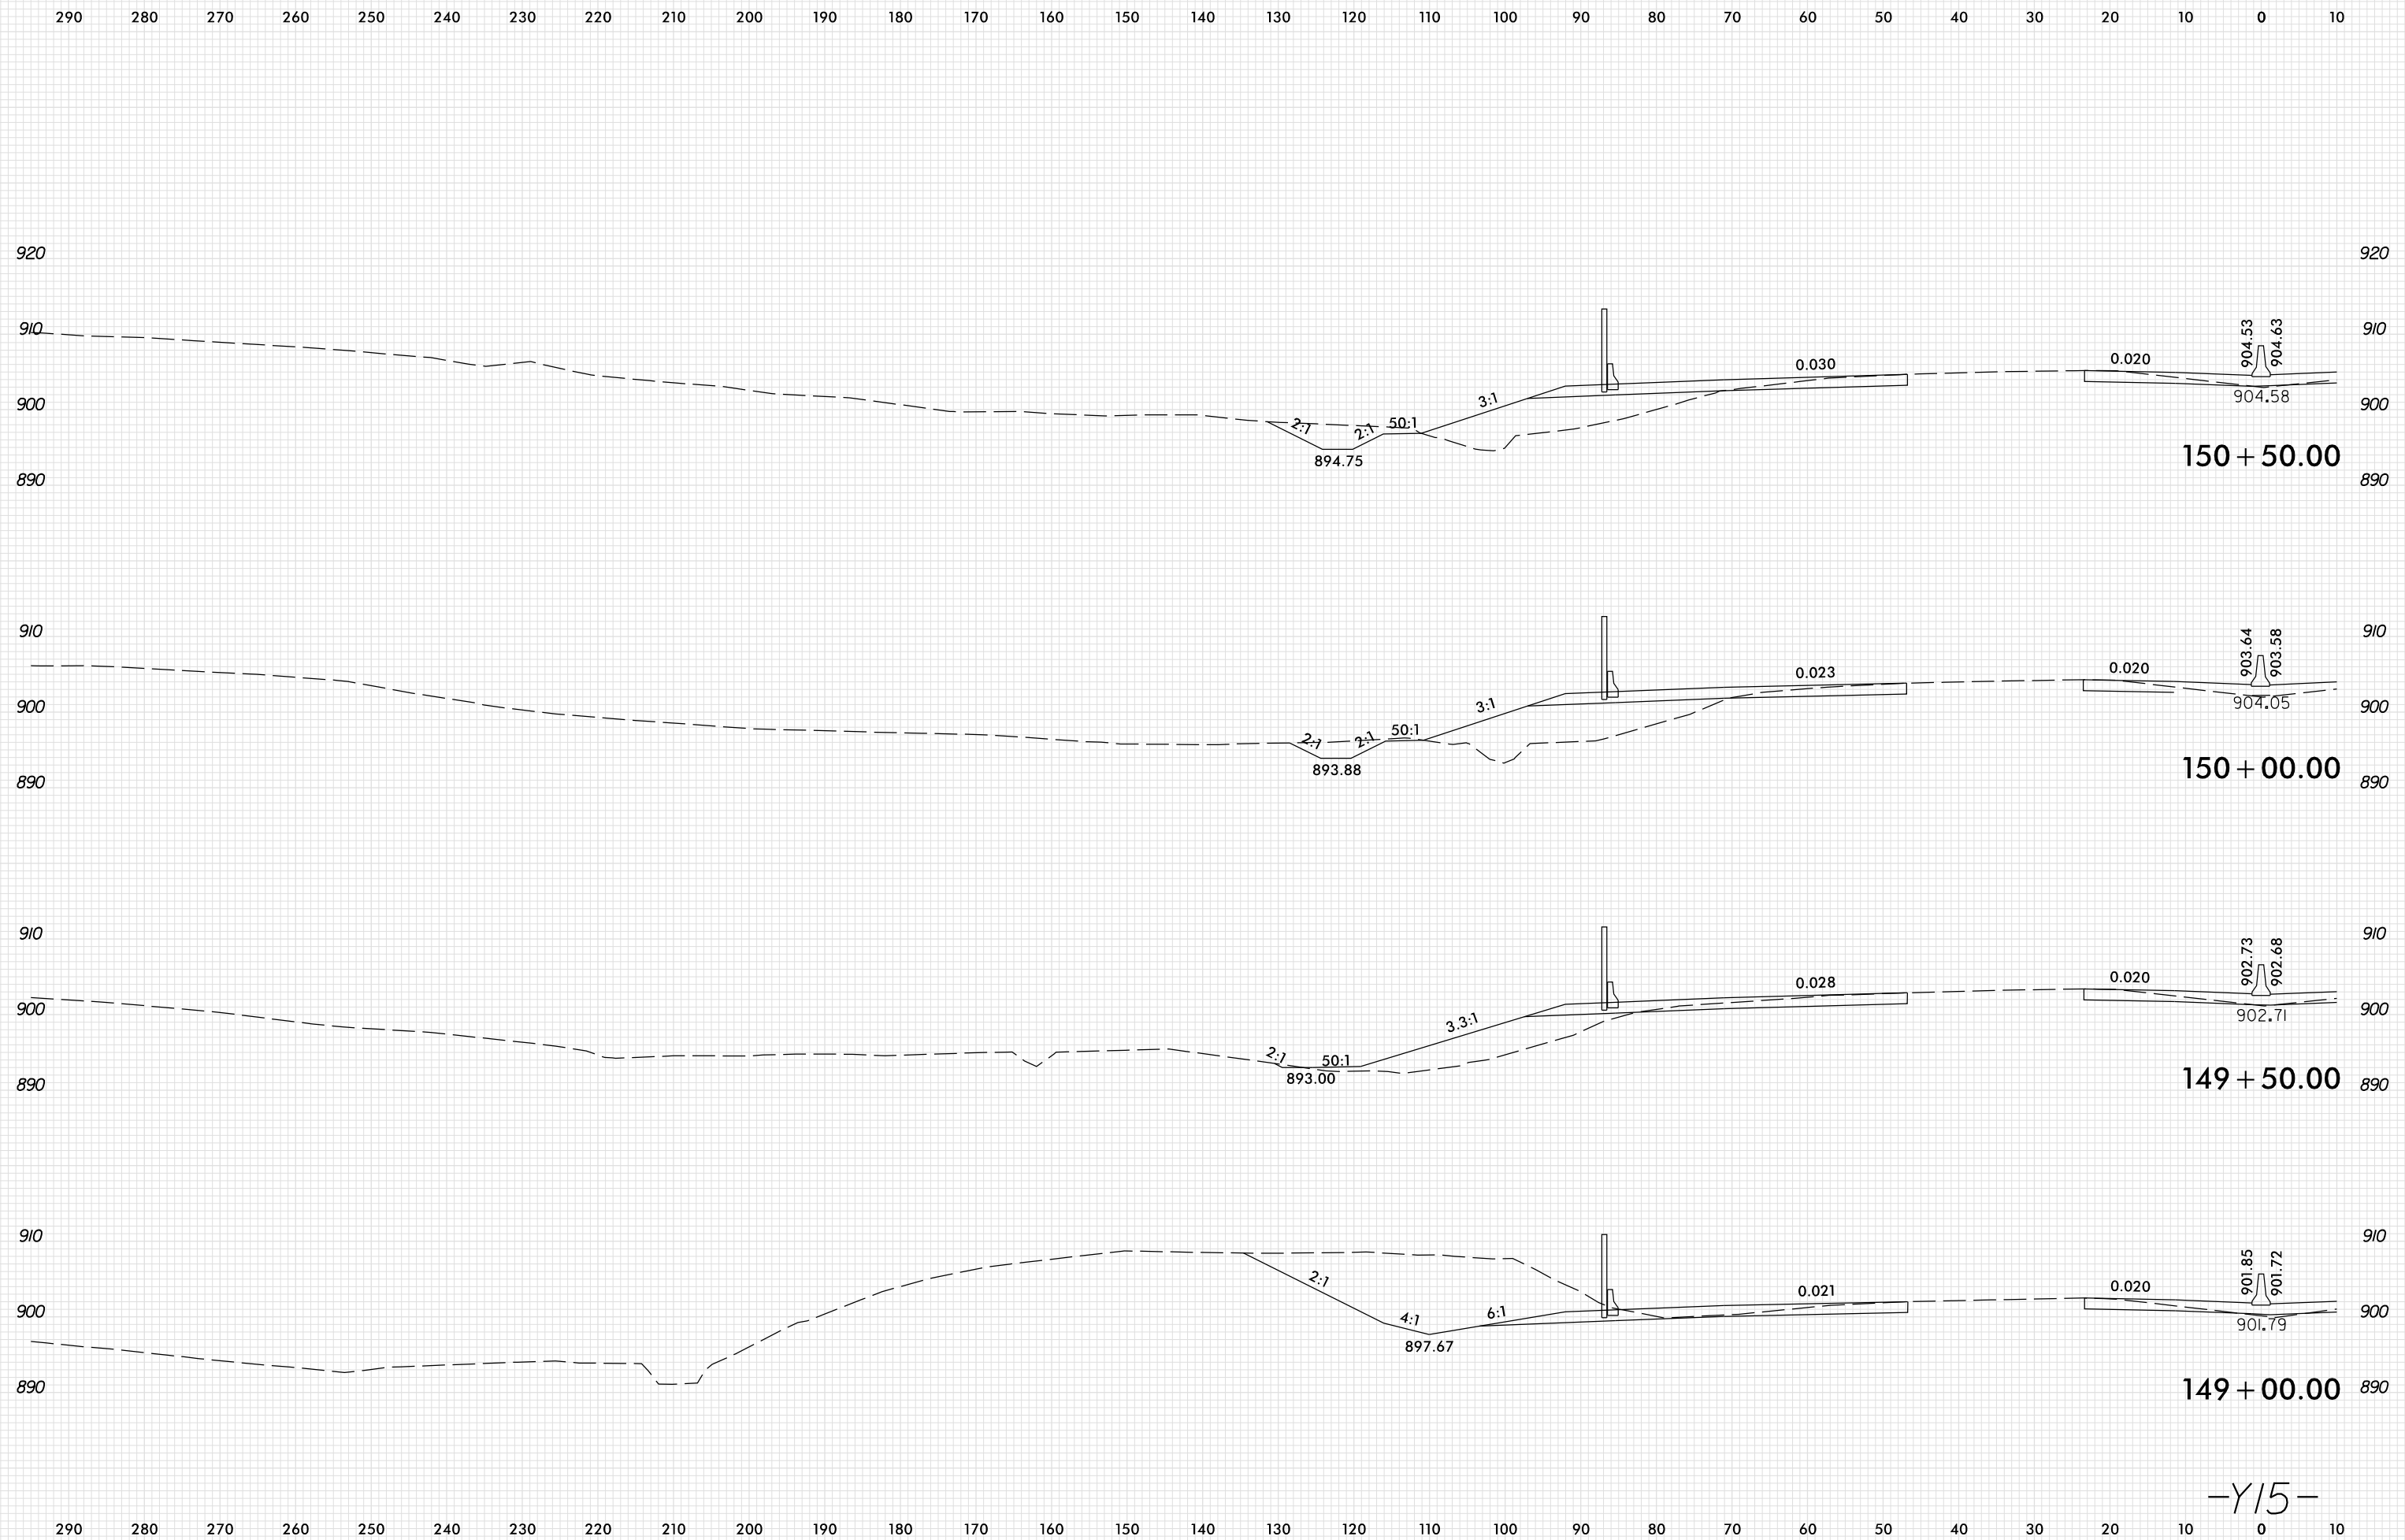

8/23/99

PLOT DRIVER: NCD01_pdf_color_eng_100.plt
 USER: SPEREIRA
 DATE: 6/10/2021
 TIME: 2:24:41 PM
 FILE: \

-Y15-