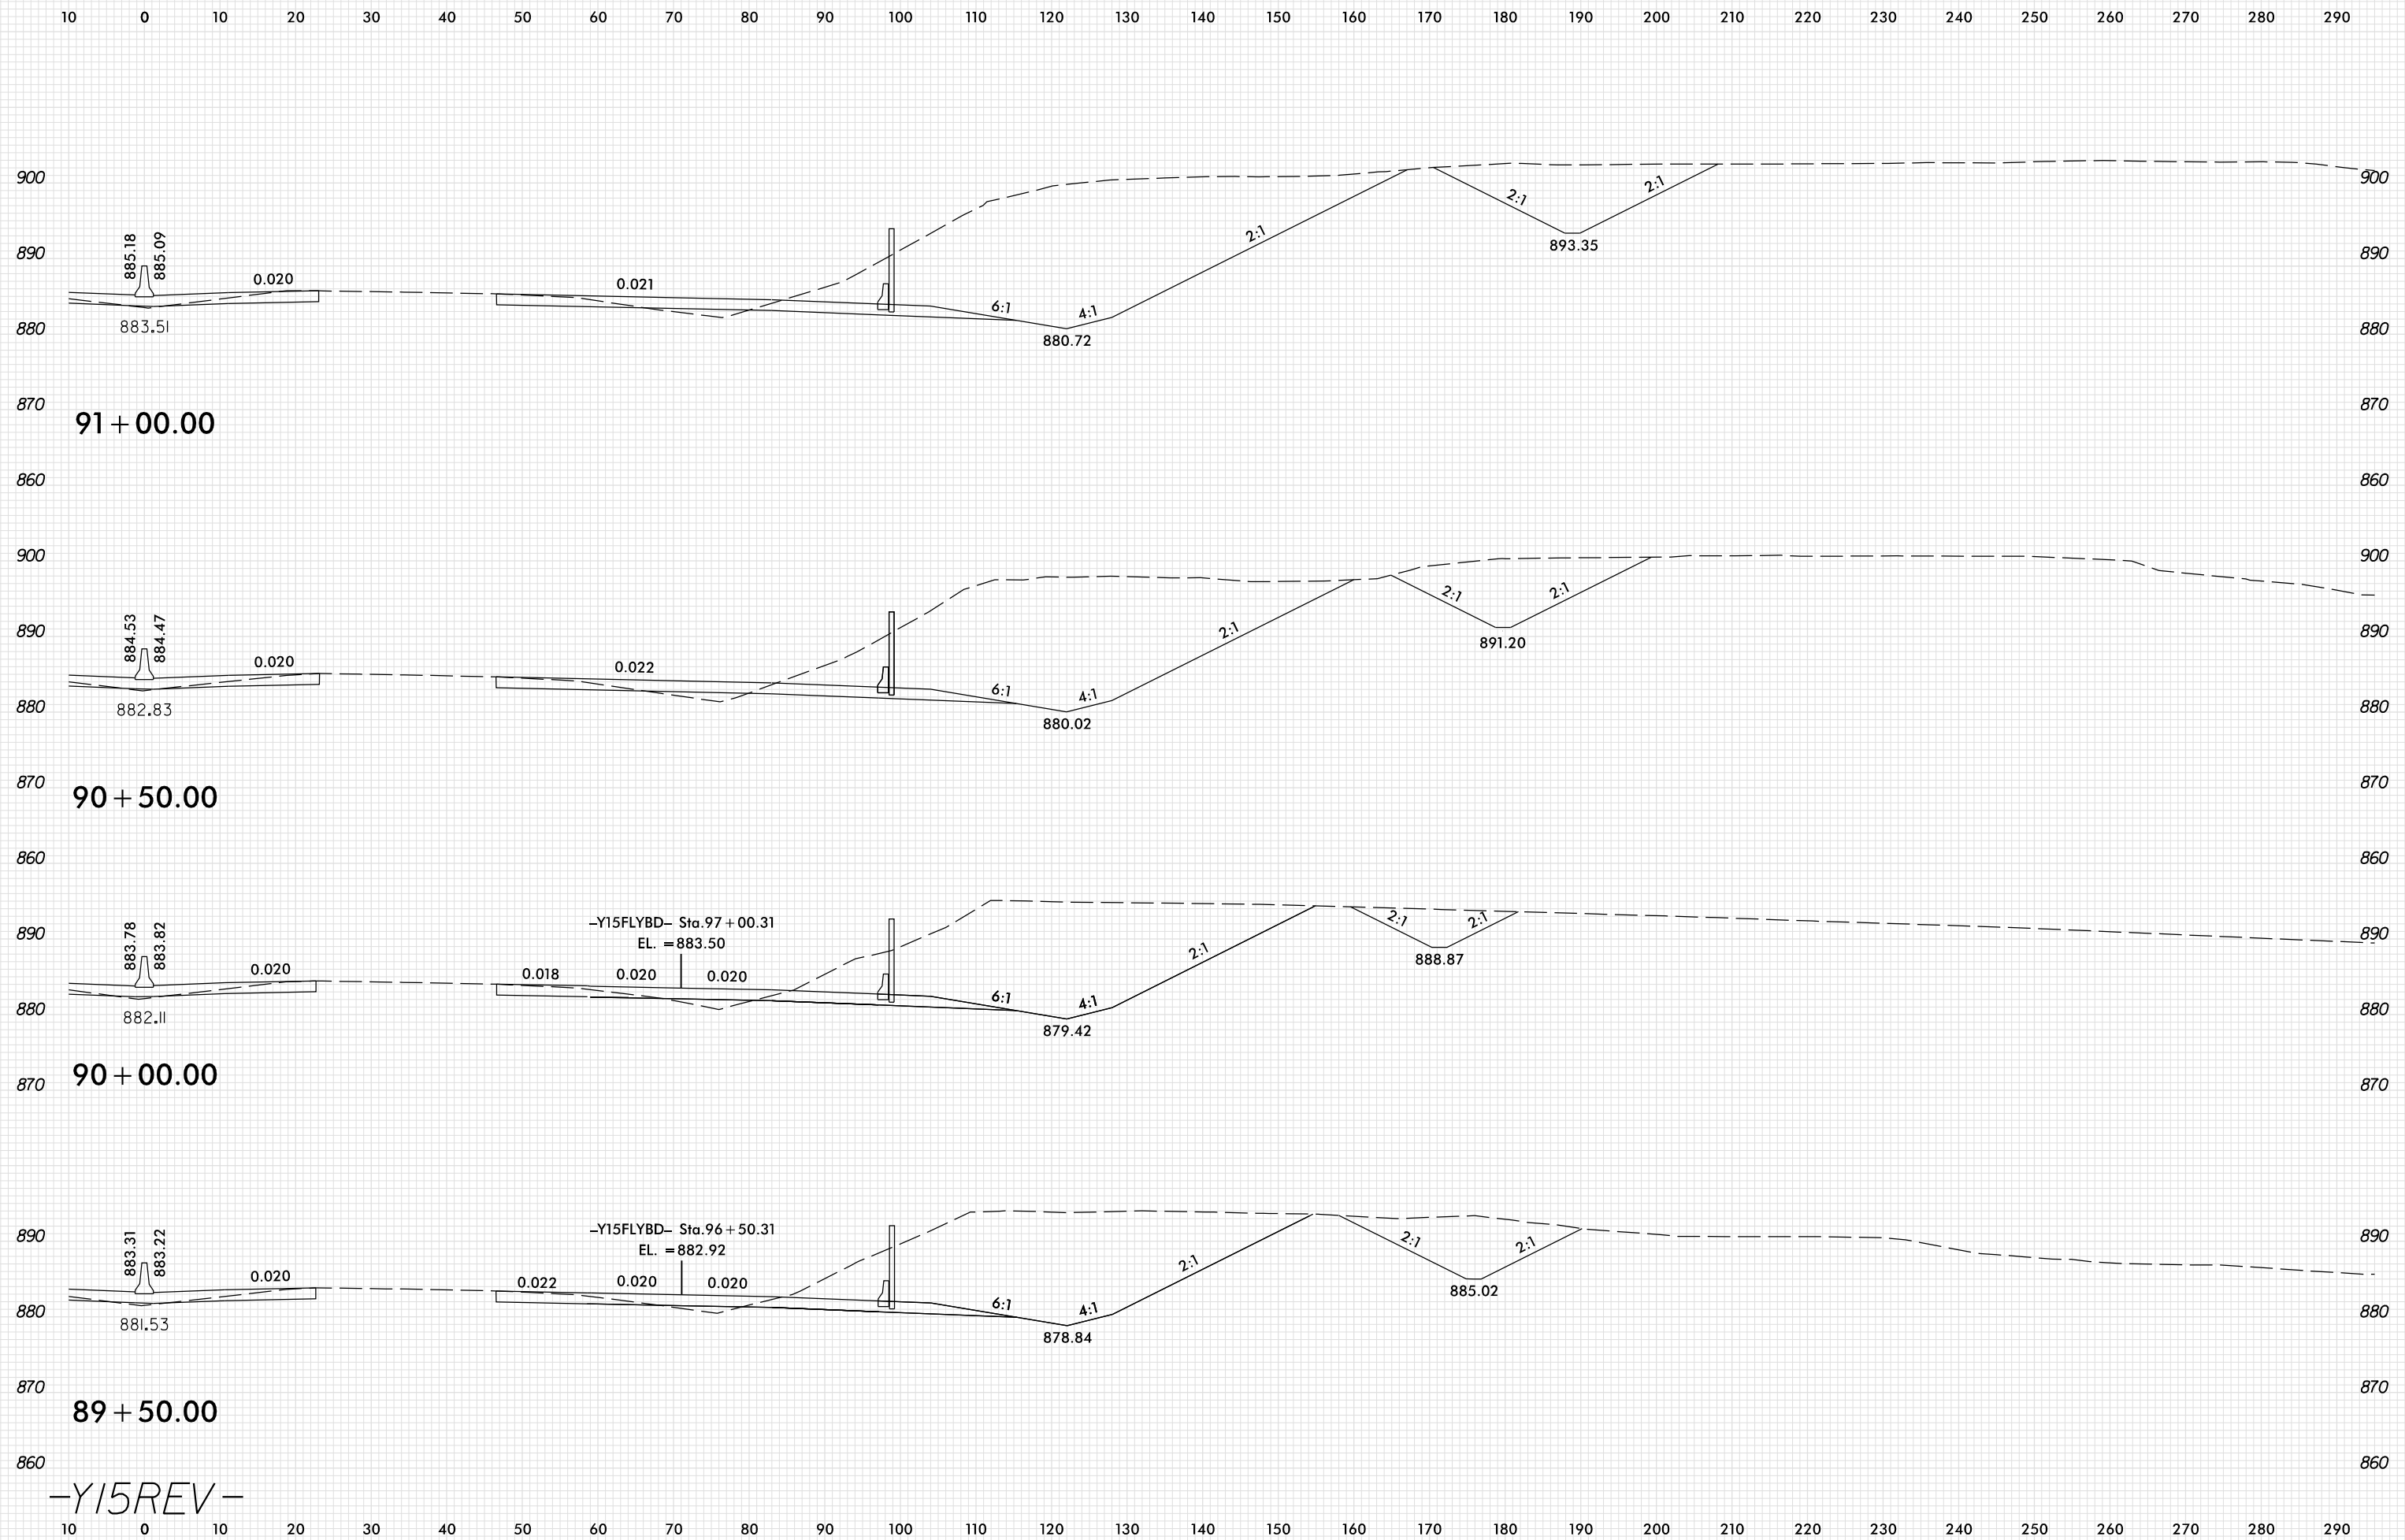

8/23/99

PLOT DRIVER: NCDOT_pdf_color_eng_100.plt
 USER: SPEREIRA
 DATE: 6/10/2021
 TIME: 2:24:21 PM
 FILE: \

-Y15REV-