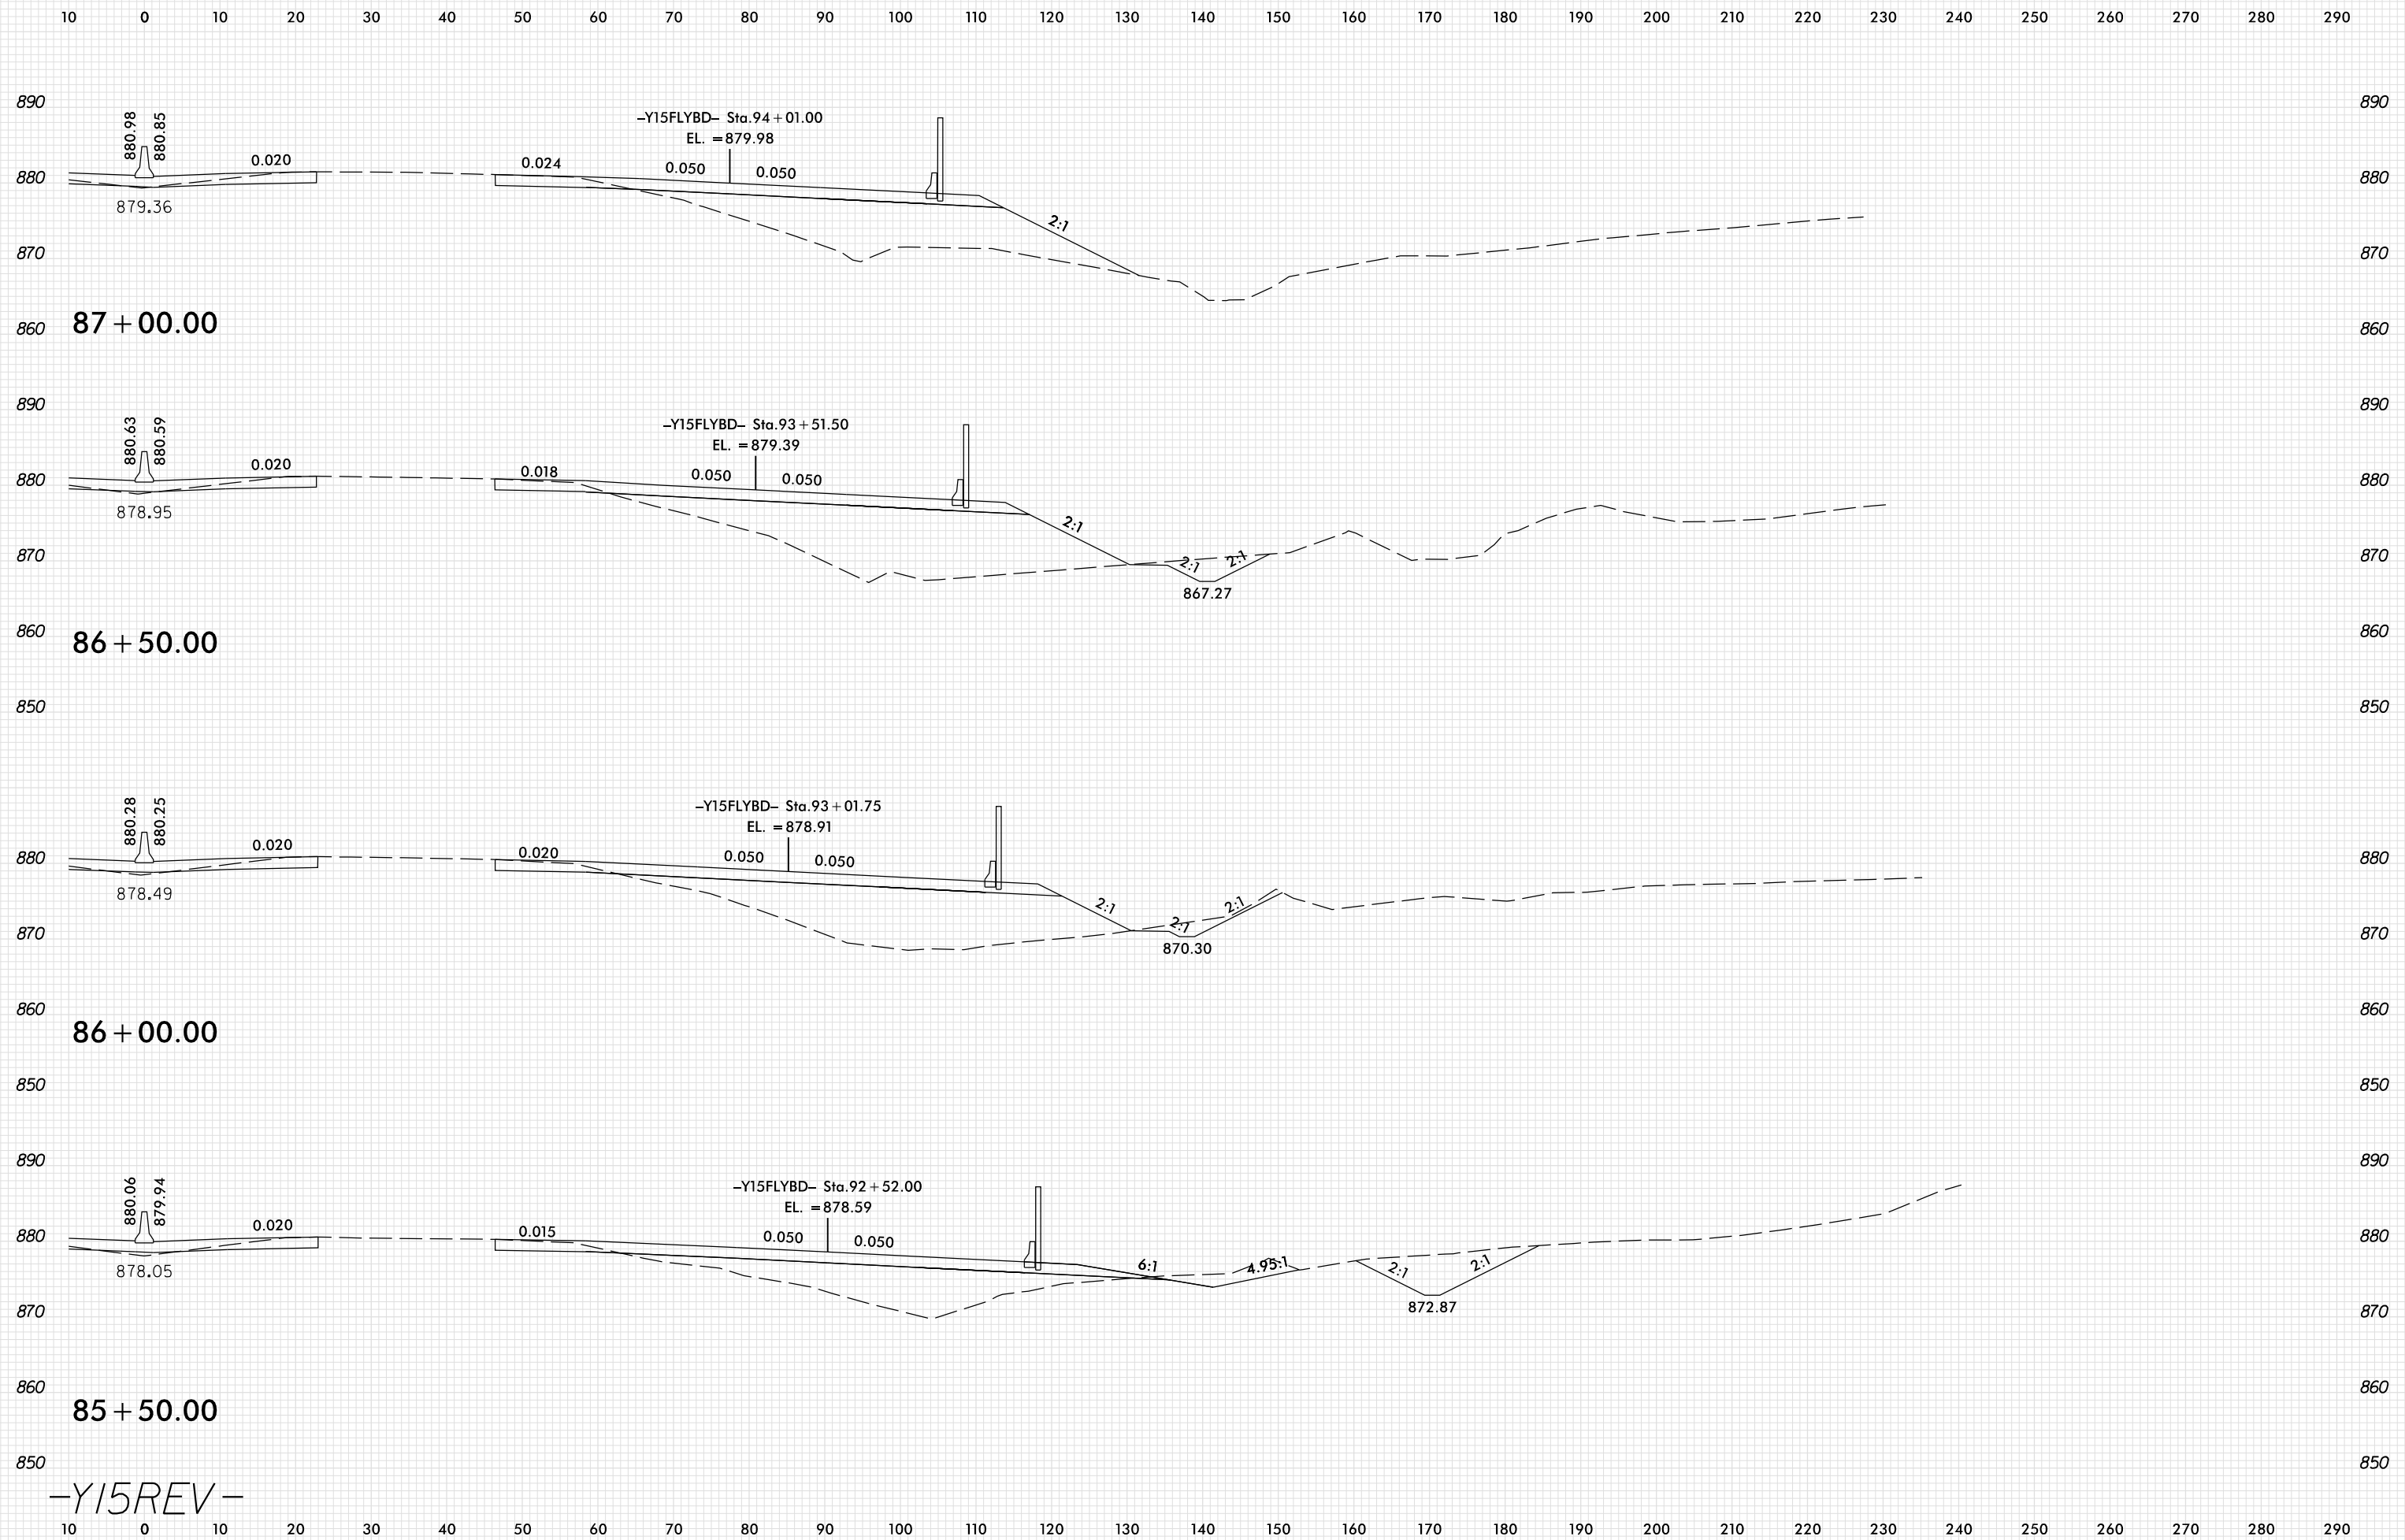

8/23/99

PLOT DRIVER: NCD01...
 USER: SPEREIRA
 DATE: 6/10/2021
 TIME: 2:24:19 PM
 FILE: \

-Y15REV-