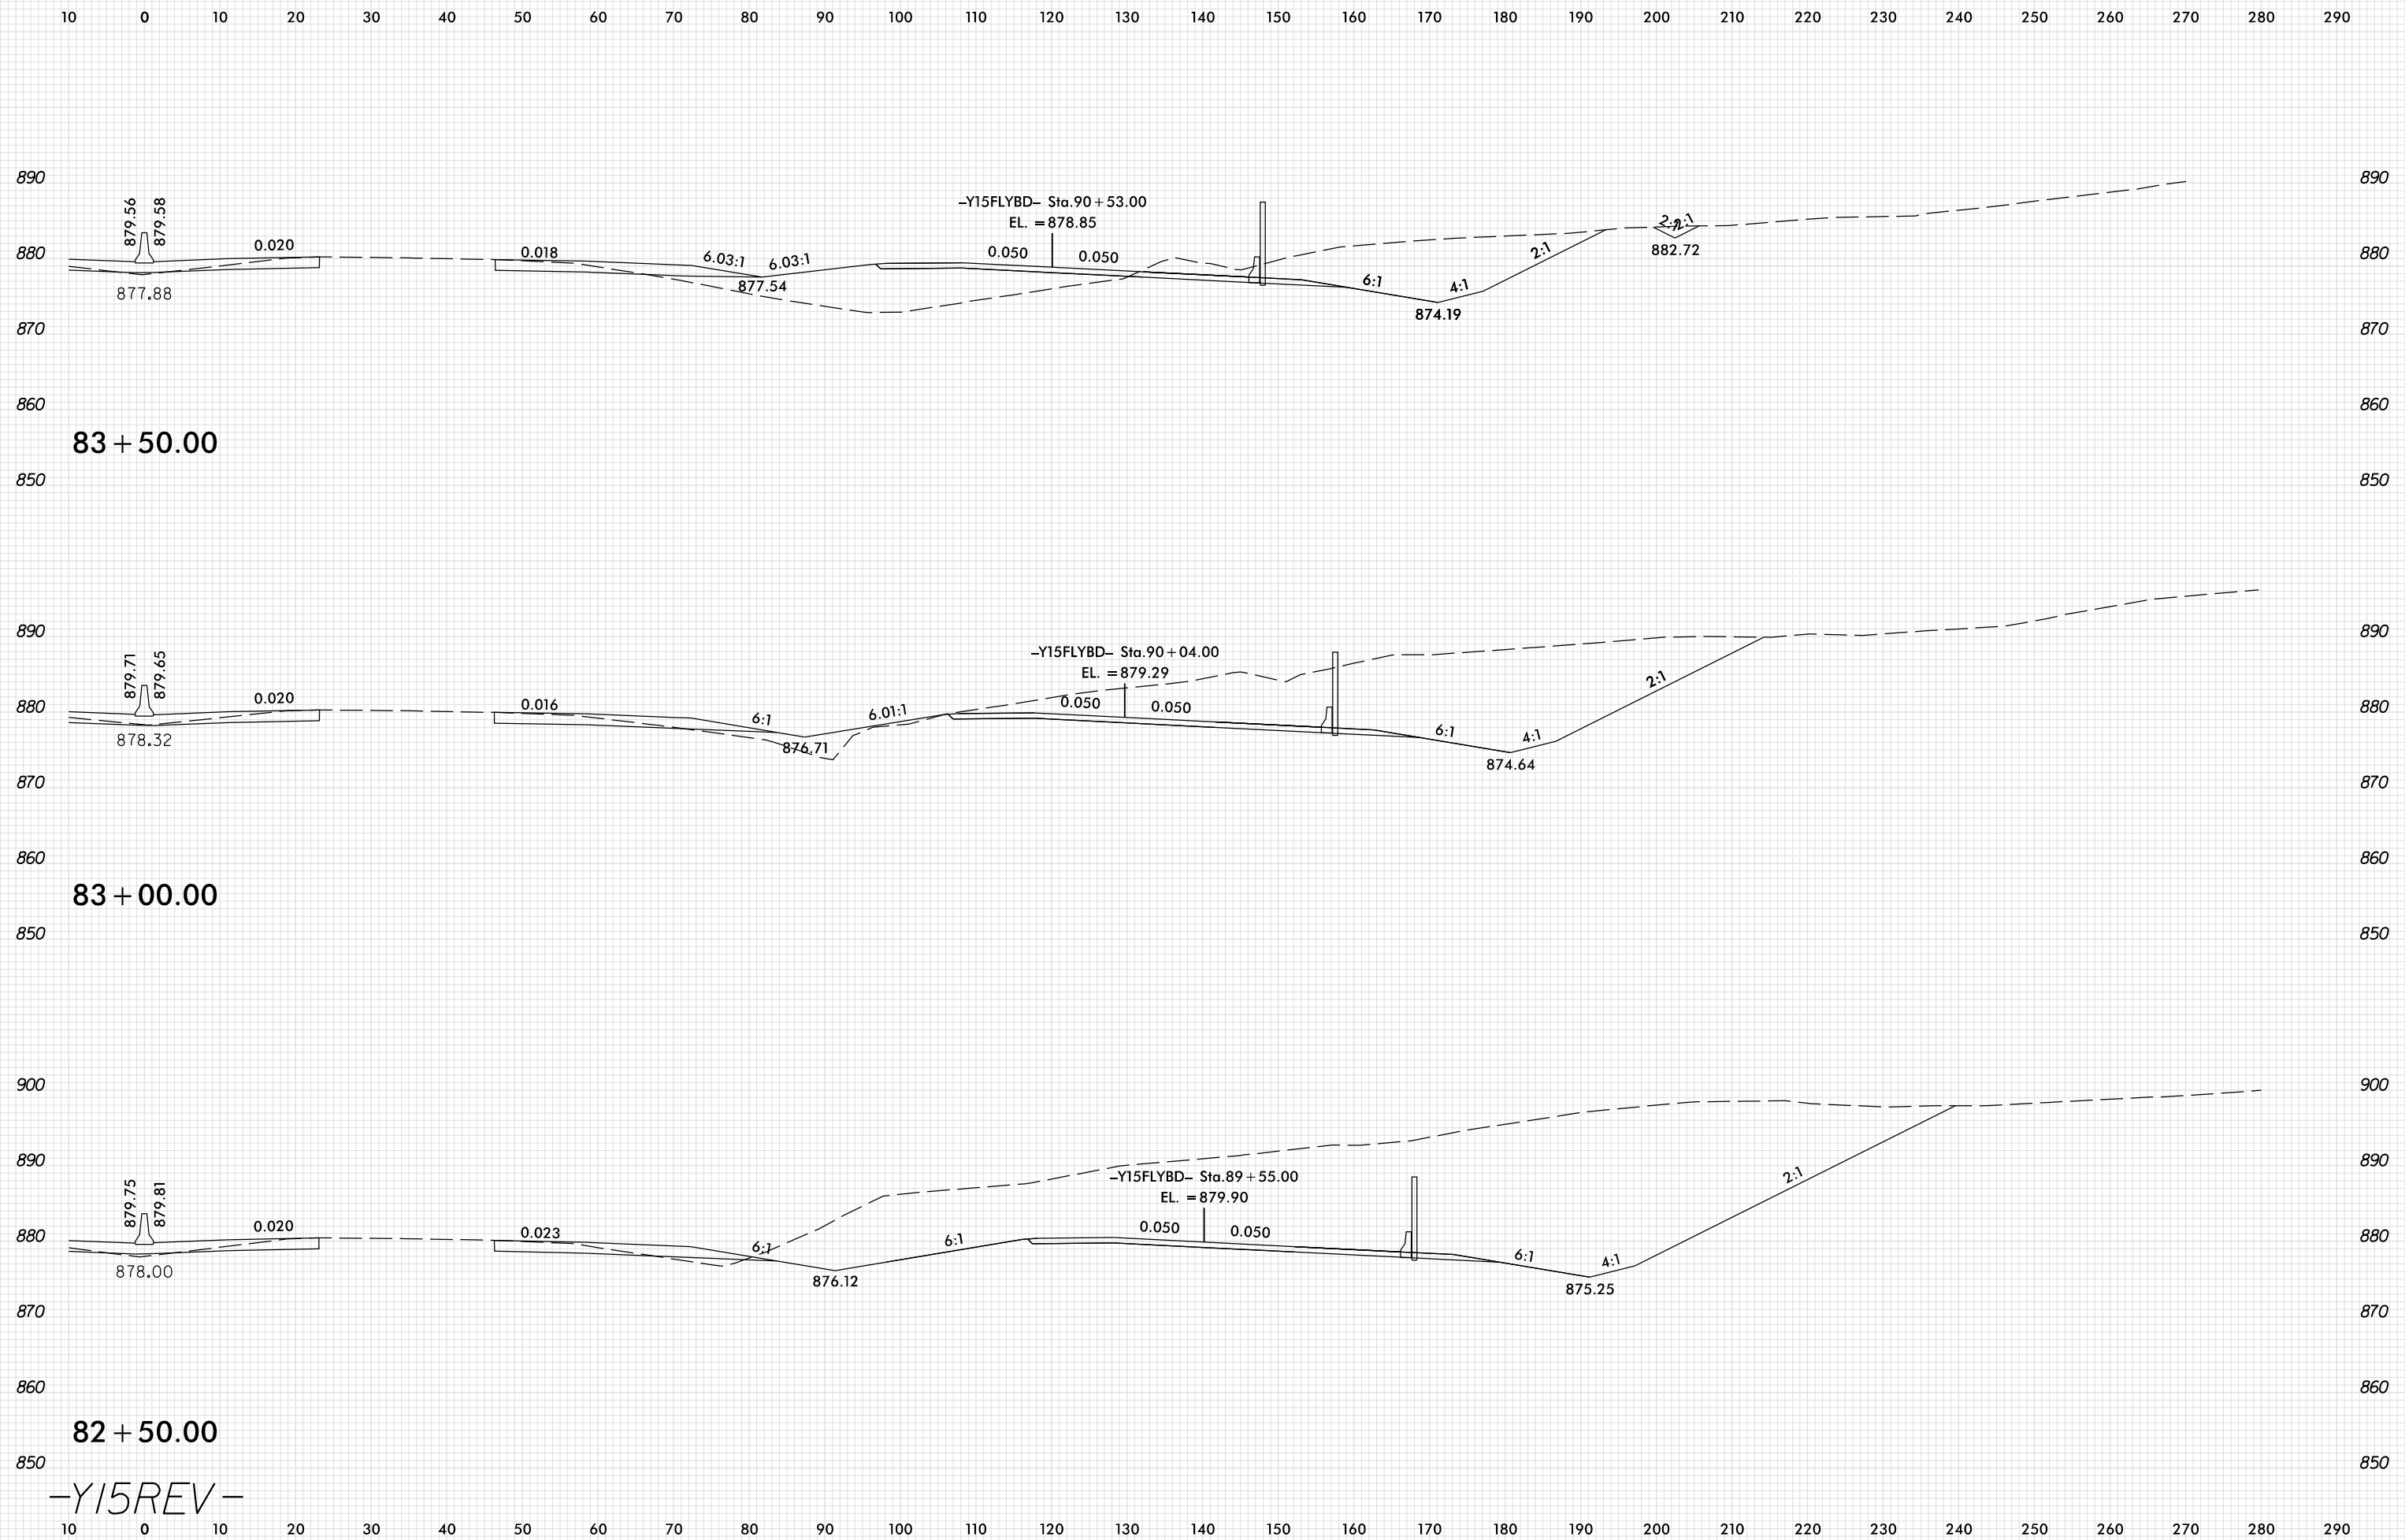

8/23/99

PLOT DRIVER: NCD01_pdf_color_eng_100.plt
 USER: SPEREIRA
 DATE: 6/10/2021
 TIME: 2:24:17 PM
 FILE: \

83 + 50.00

83 + 00.00

82 + 50.00

-Y15REV-