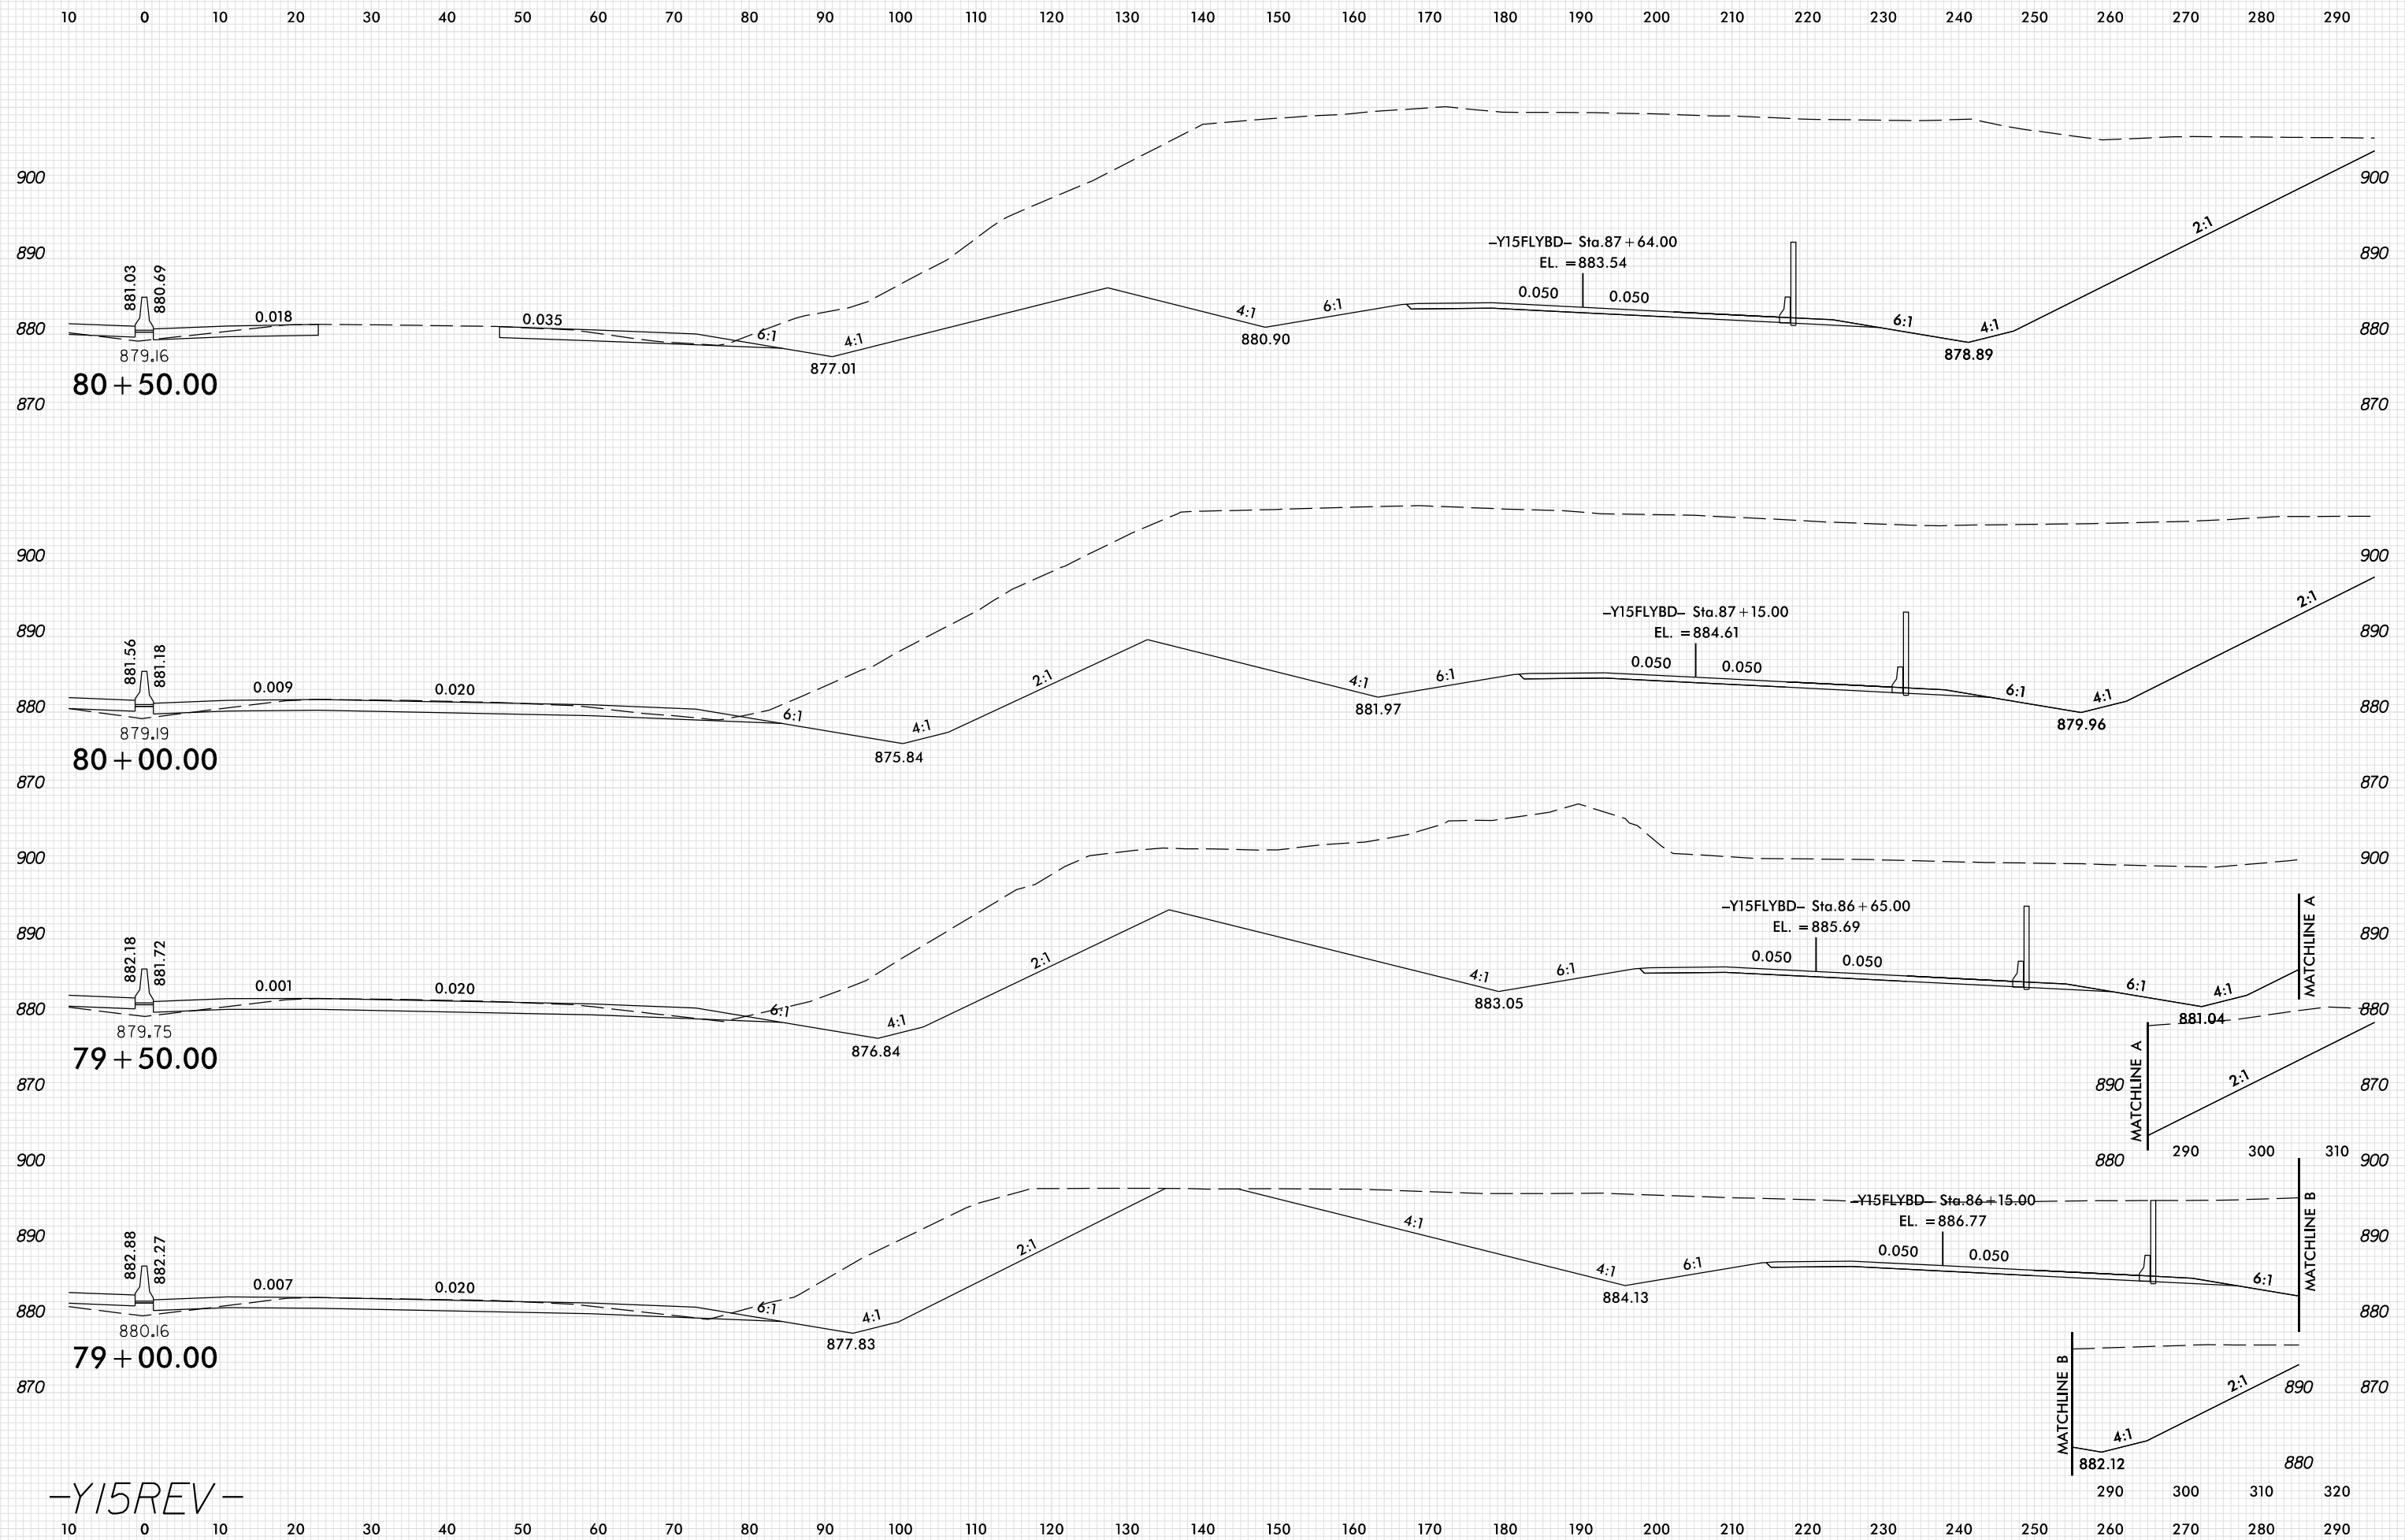

8/23/99

PLOT DRIVER: NCD01.pdf\_color\_eng\_100.plt  
 USER: SPEREIRA  
 DATE: 6/10/2021  
 TIME: 2:24:16 PM  
 FILE: \

-Y15REV-