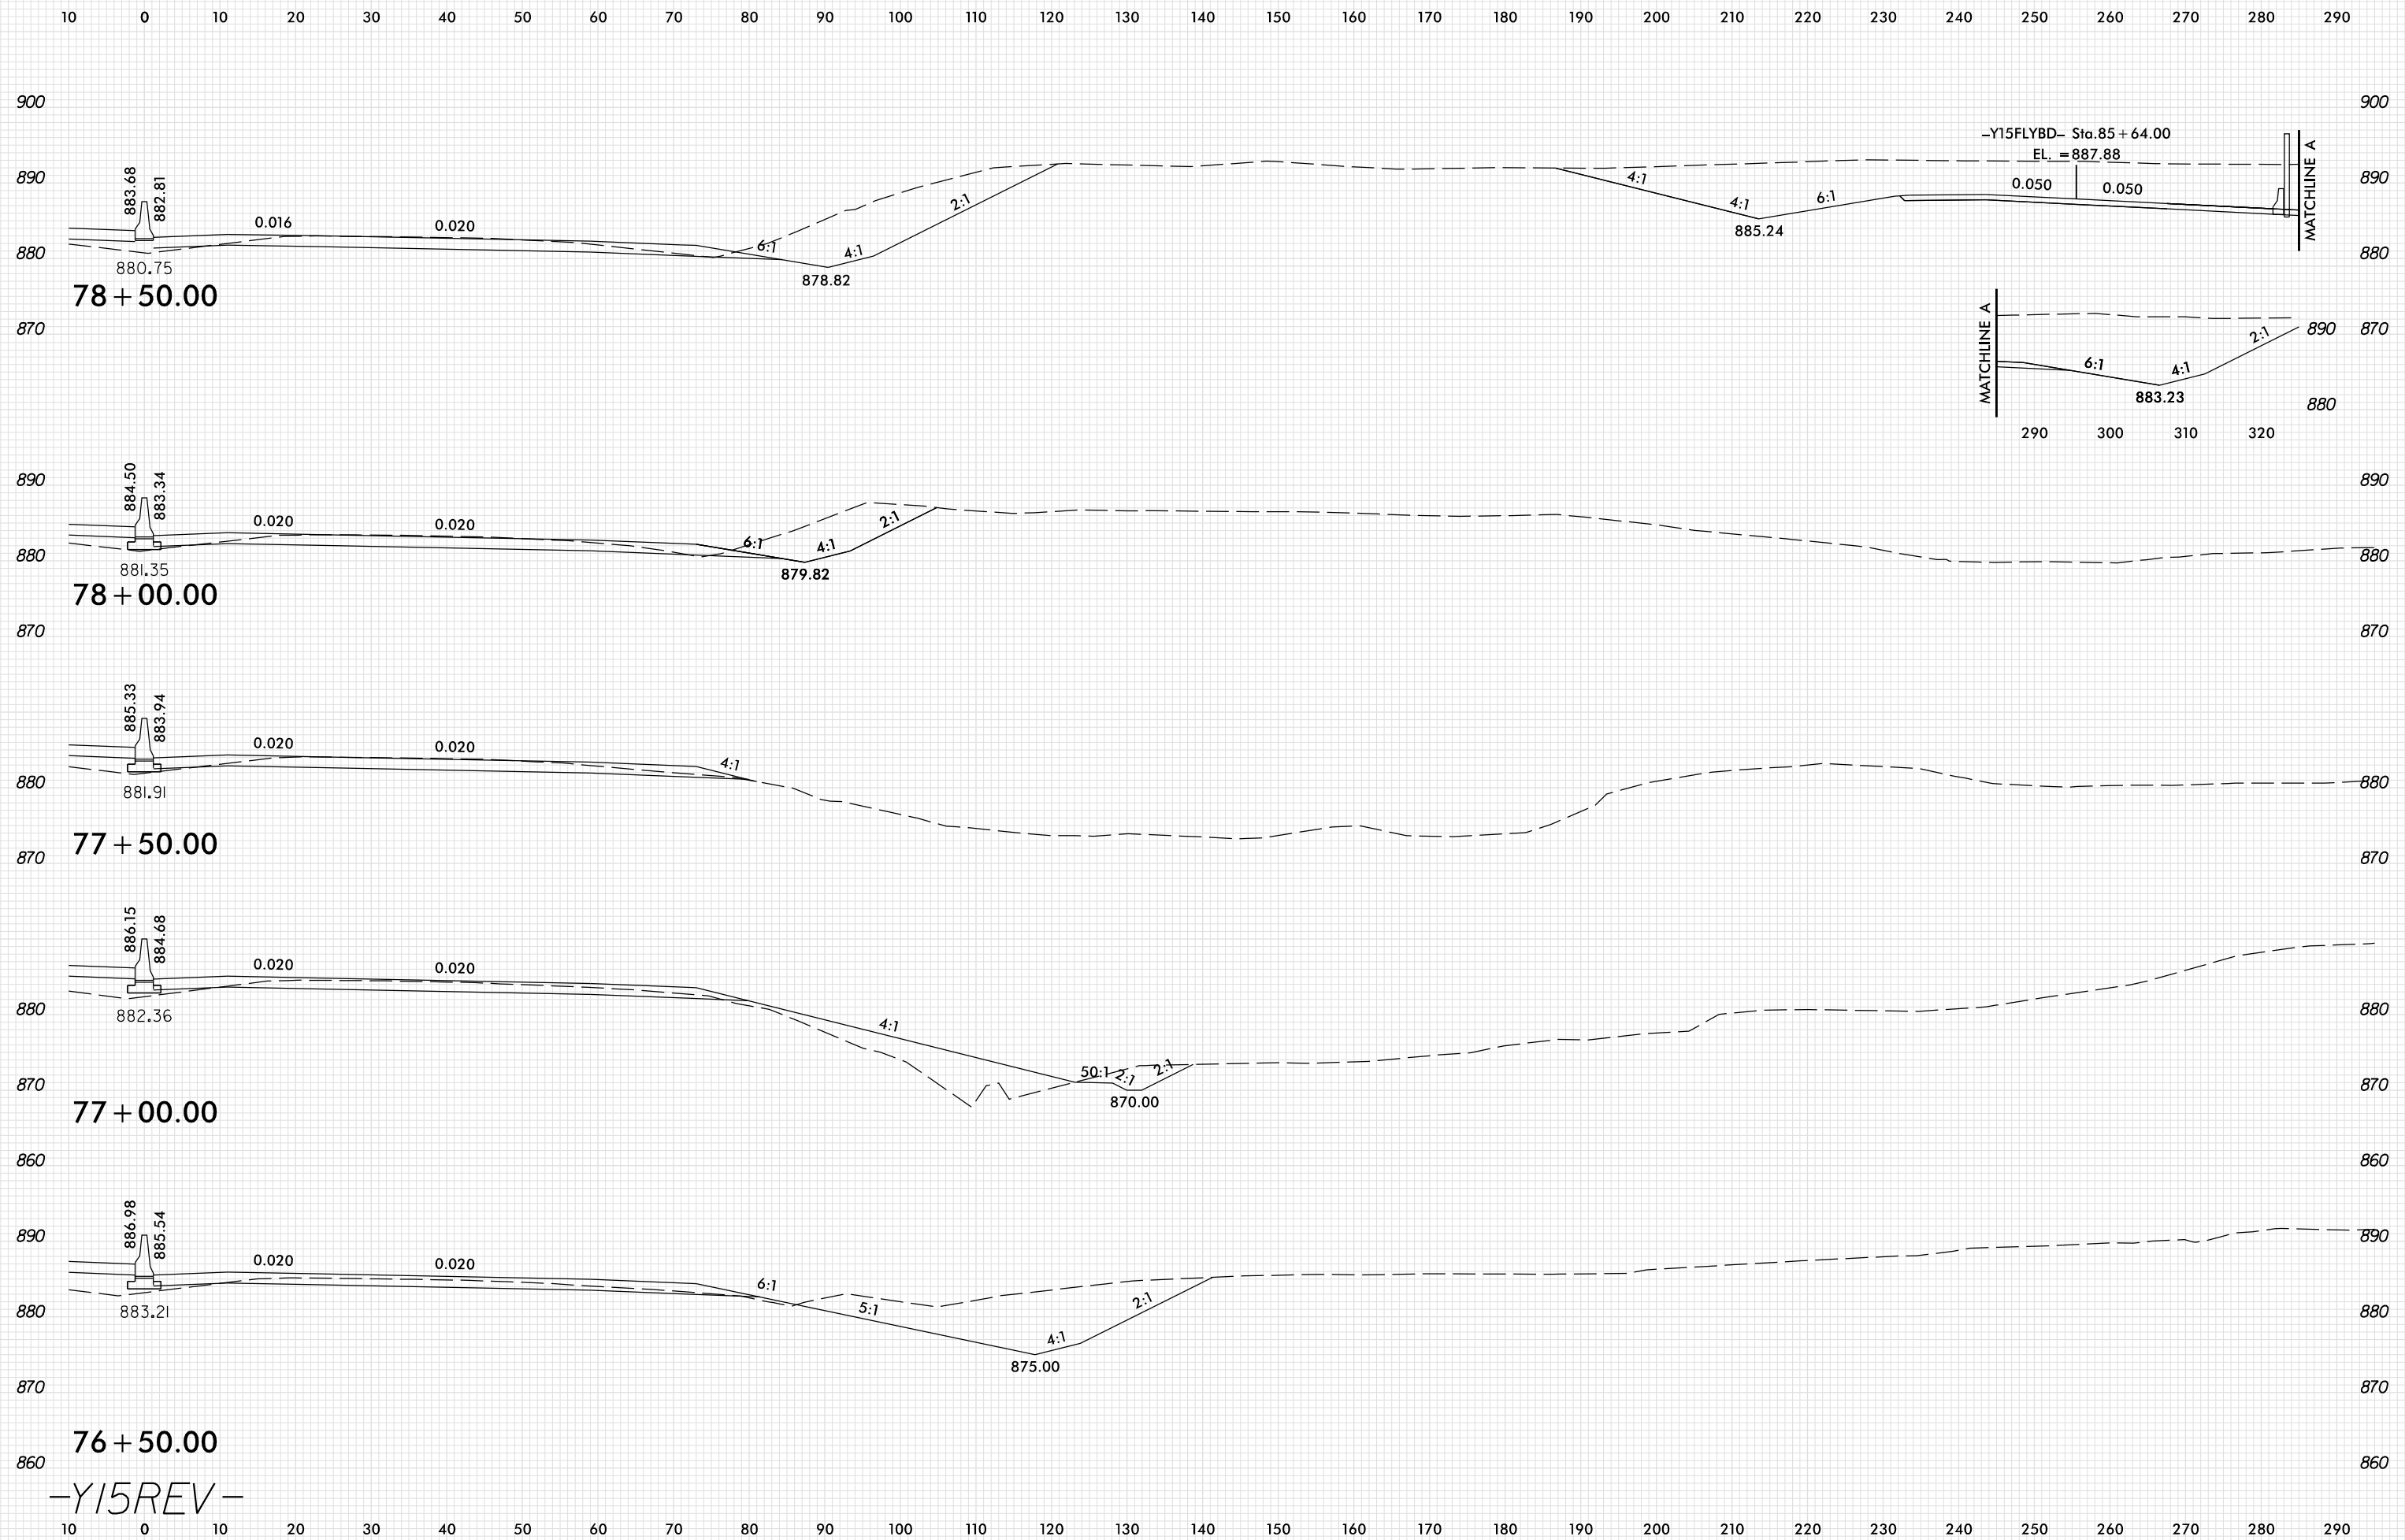

8/23/99

PLOT DRIVER: NCDOT_pdf_color_eng_100.plt
 USER: SPEREIRA
 DATE: 6/10/2021
 TIME: 2:24:15 PM
 FILE: \