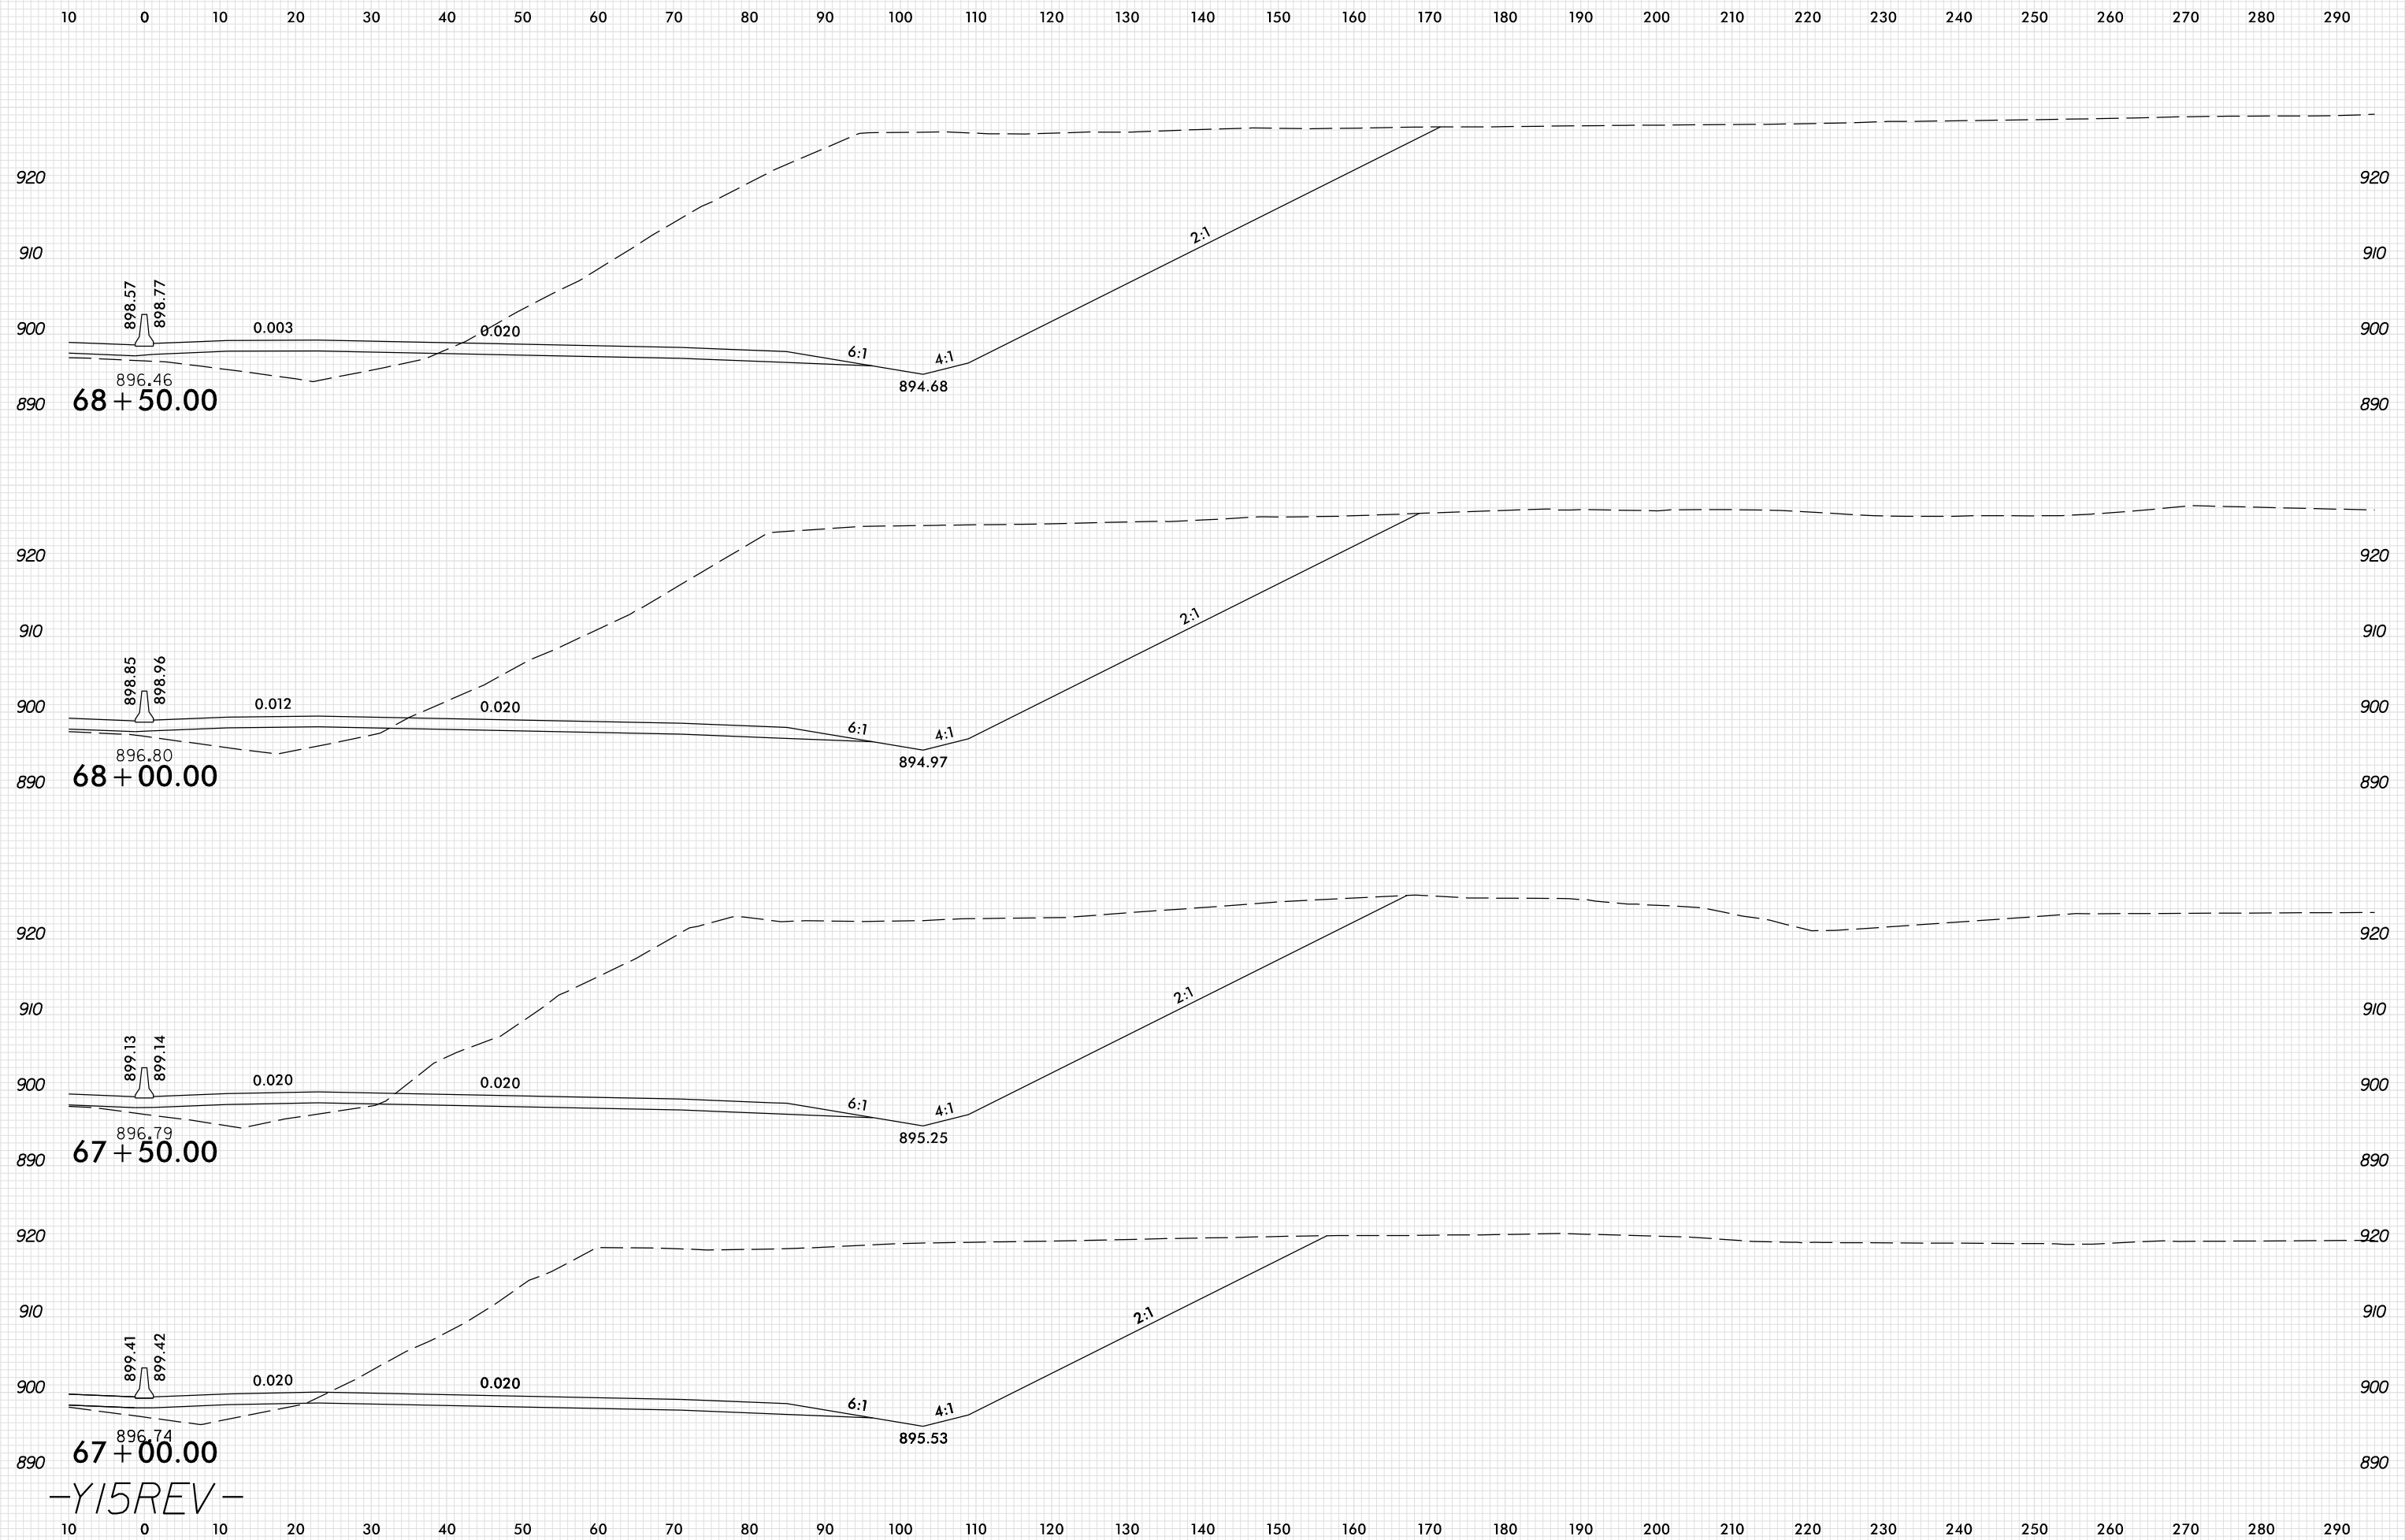

8/23/99

PLOT DRIVER: NCDOT_pdf_color_eng_100.plt
 USER: SPEREIRA
 DATE: 6/10/2021
 TIME: 2:24:12 PM
 FILE: \

-Y15REV-