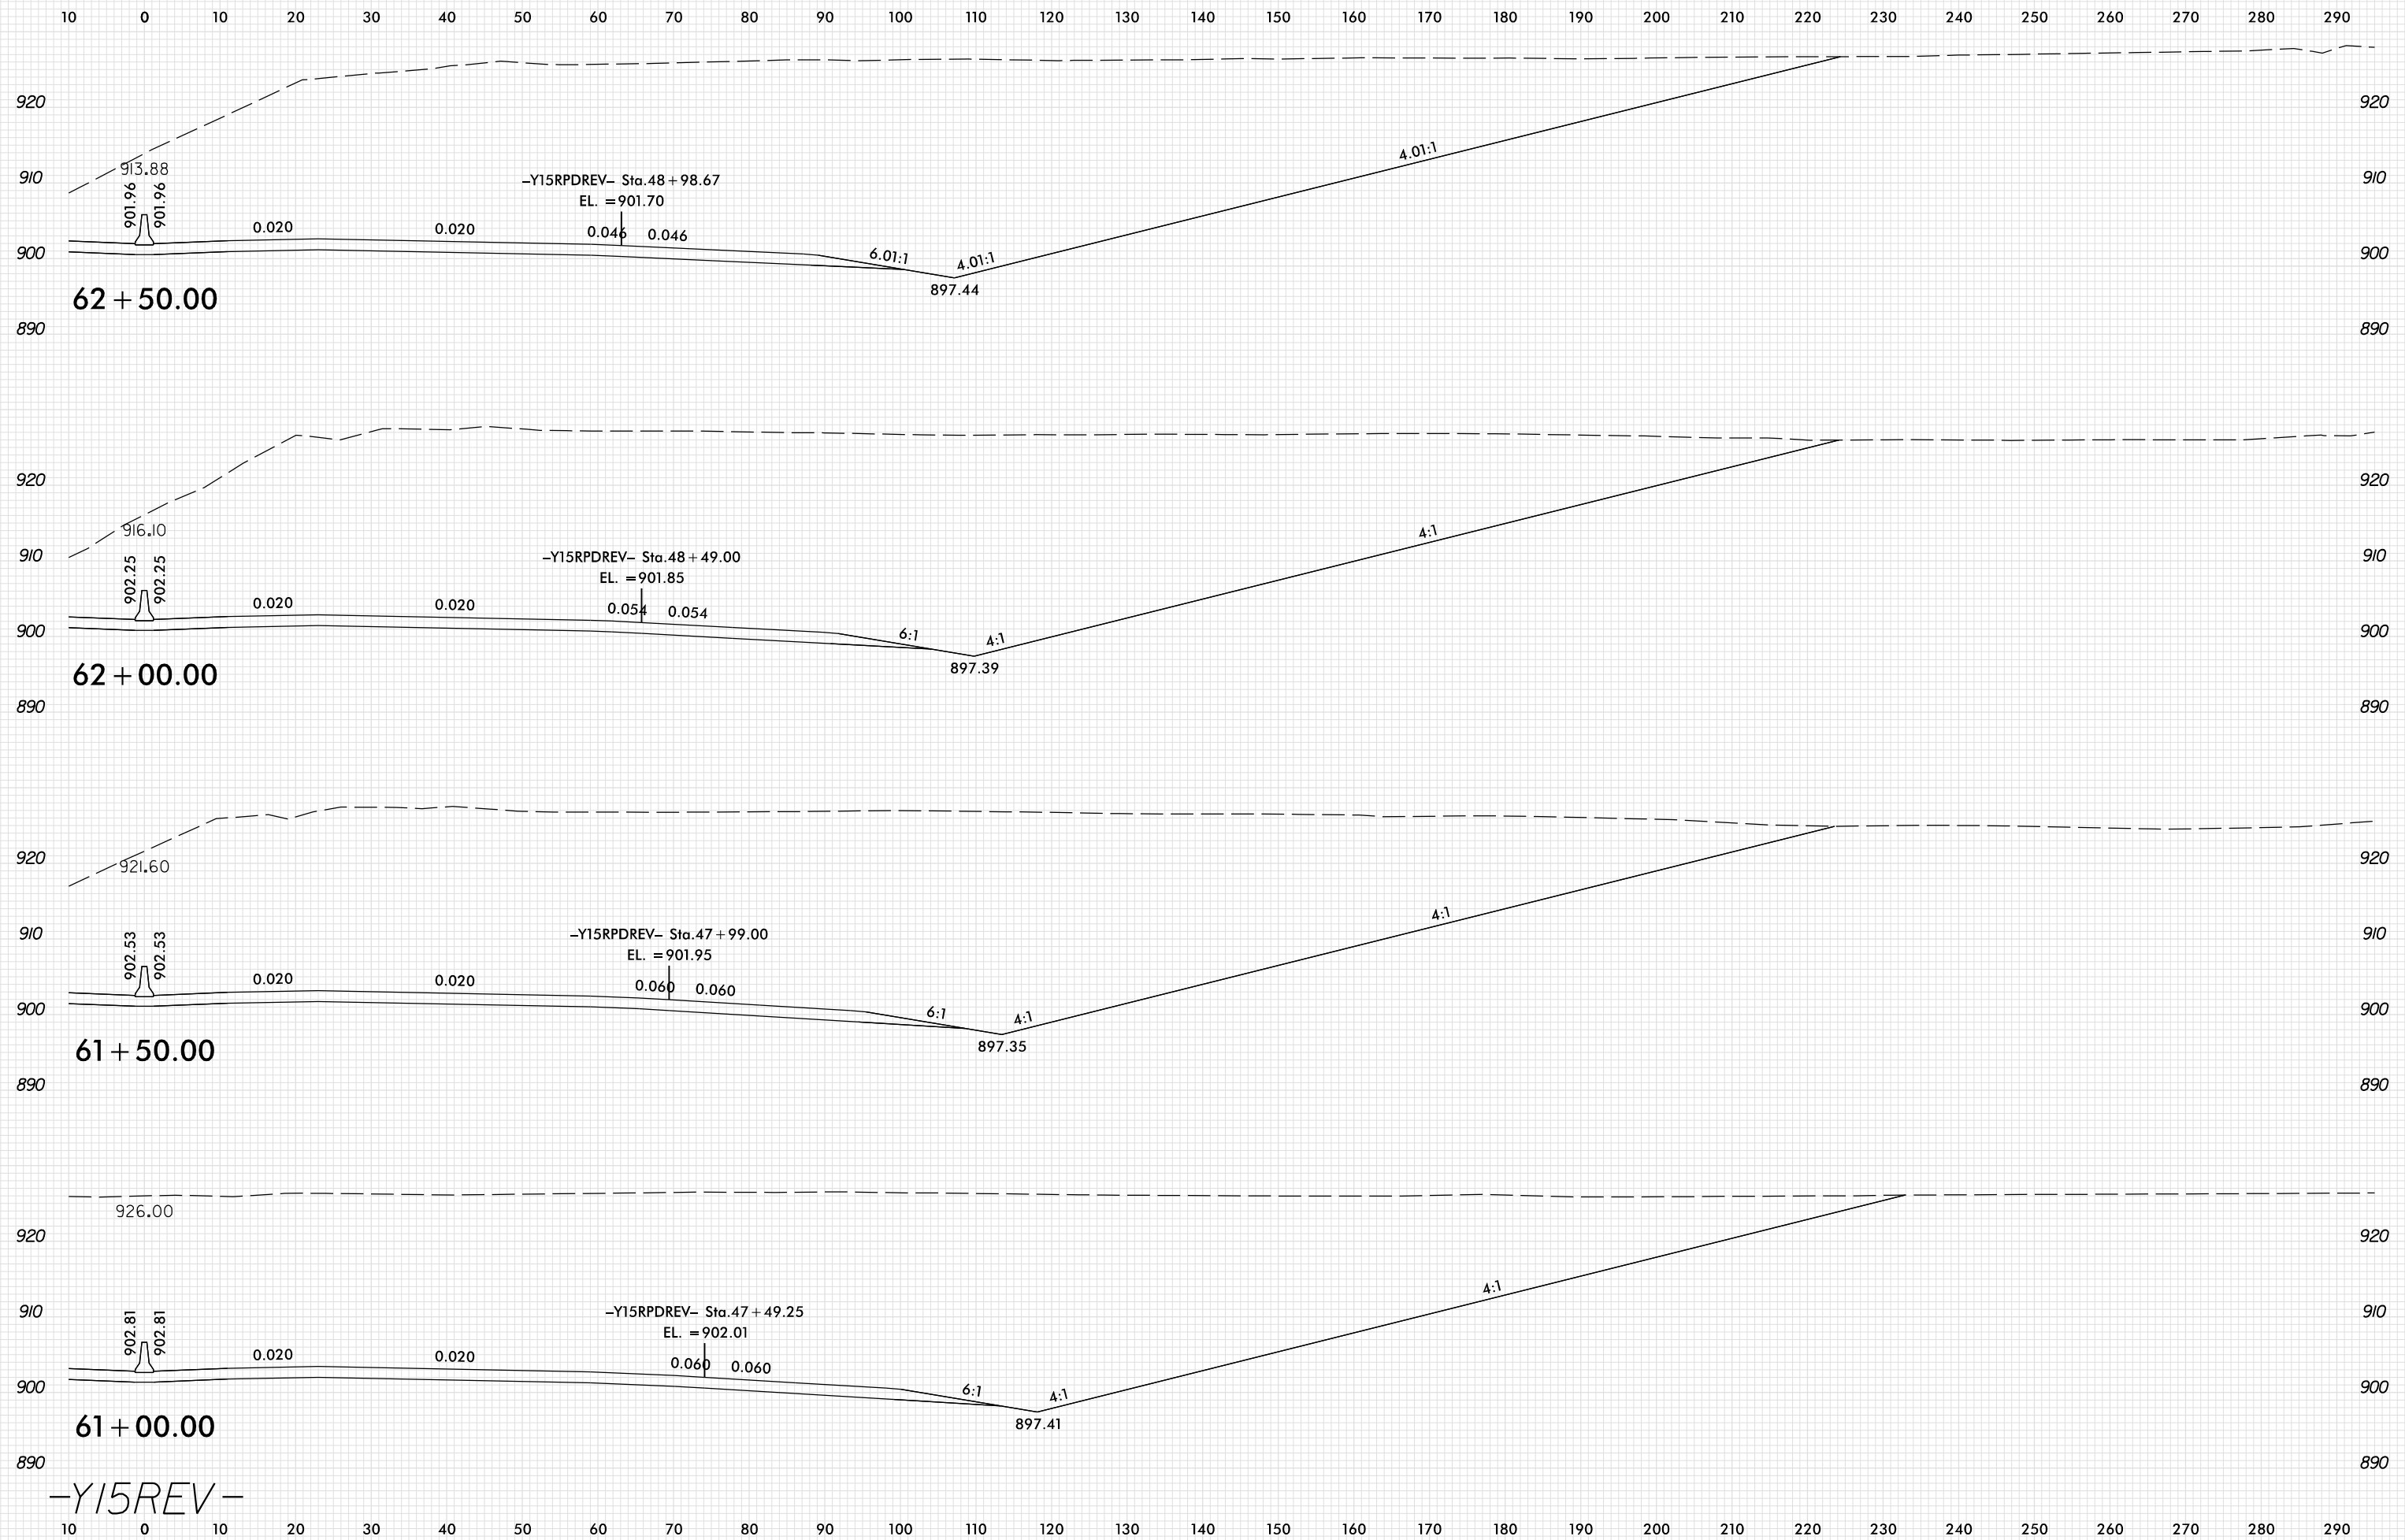

8/23/99

PLOT DRIVER: NCD01_pdr_color_eng_100.plt
 USER: SPEREIRA
 DATE: 6/10/2021
 TIME: 2:24:10 PM
 FILE: \