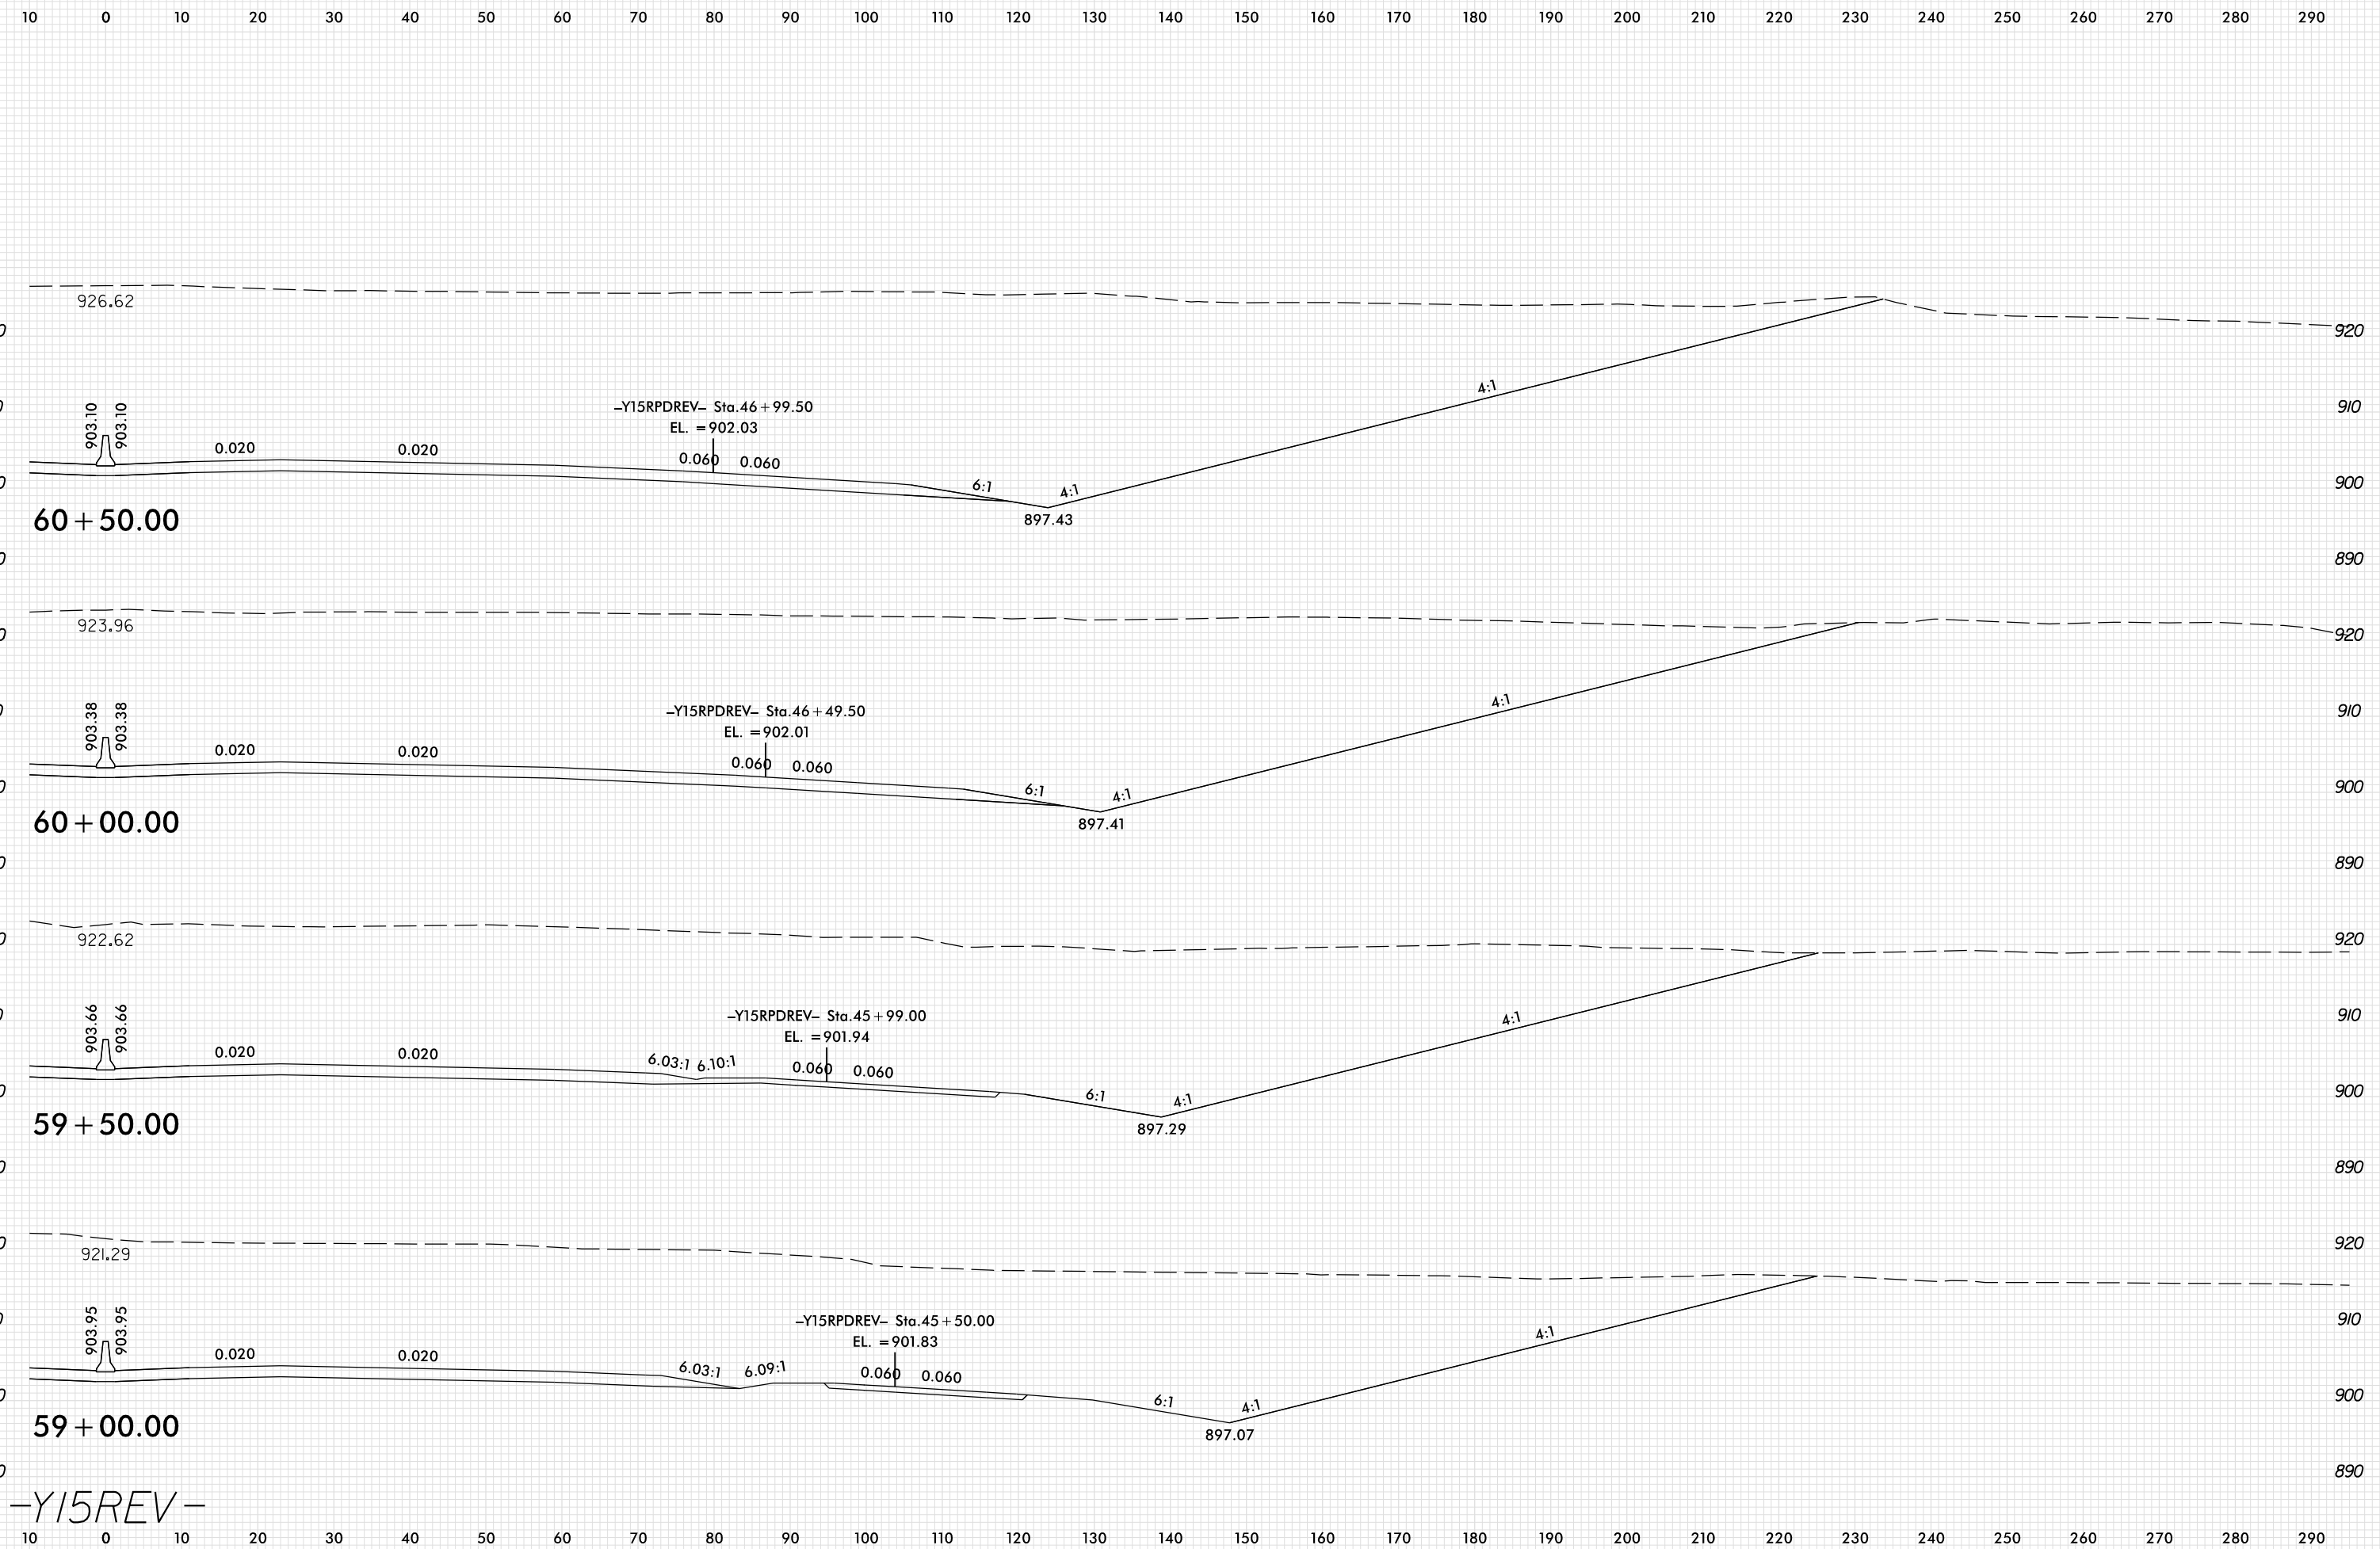

8/23/99

PLOT DRIVER: NCD01\_pdf\_color\_eng\_100.plt  
 USER: SPEREIRA  
 DATE: 6/10/2021  
 TIME: 2:24:09 PM  
 FILE: \

-Y15REV-