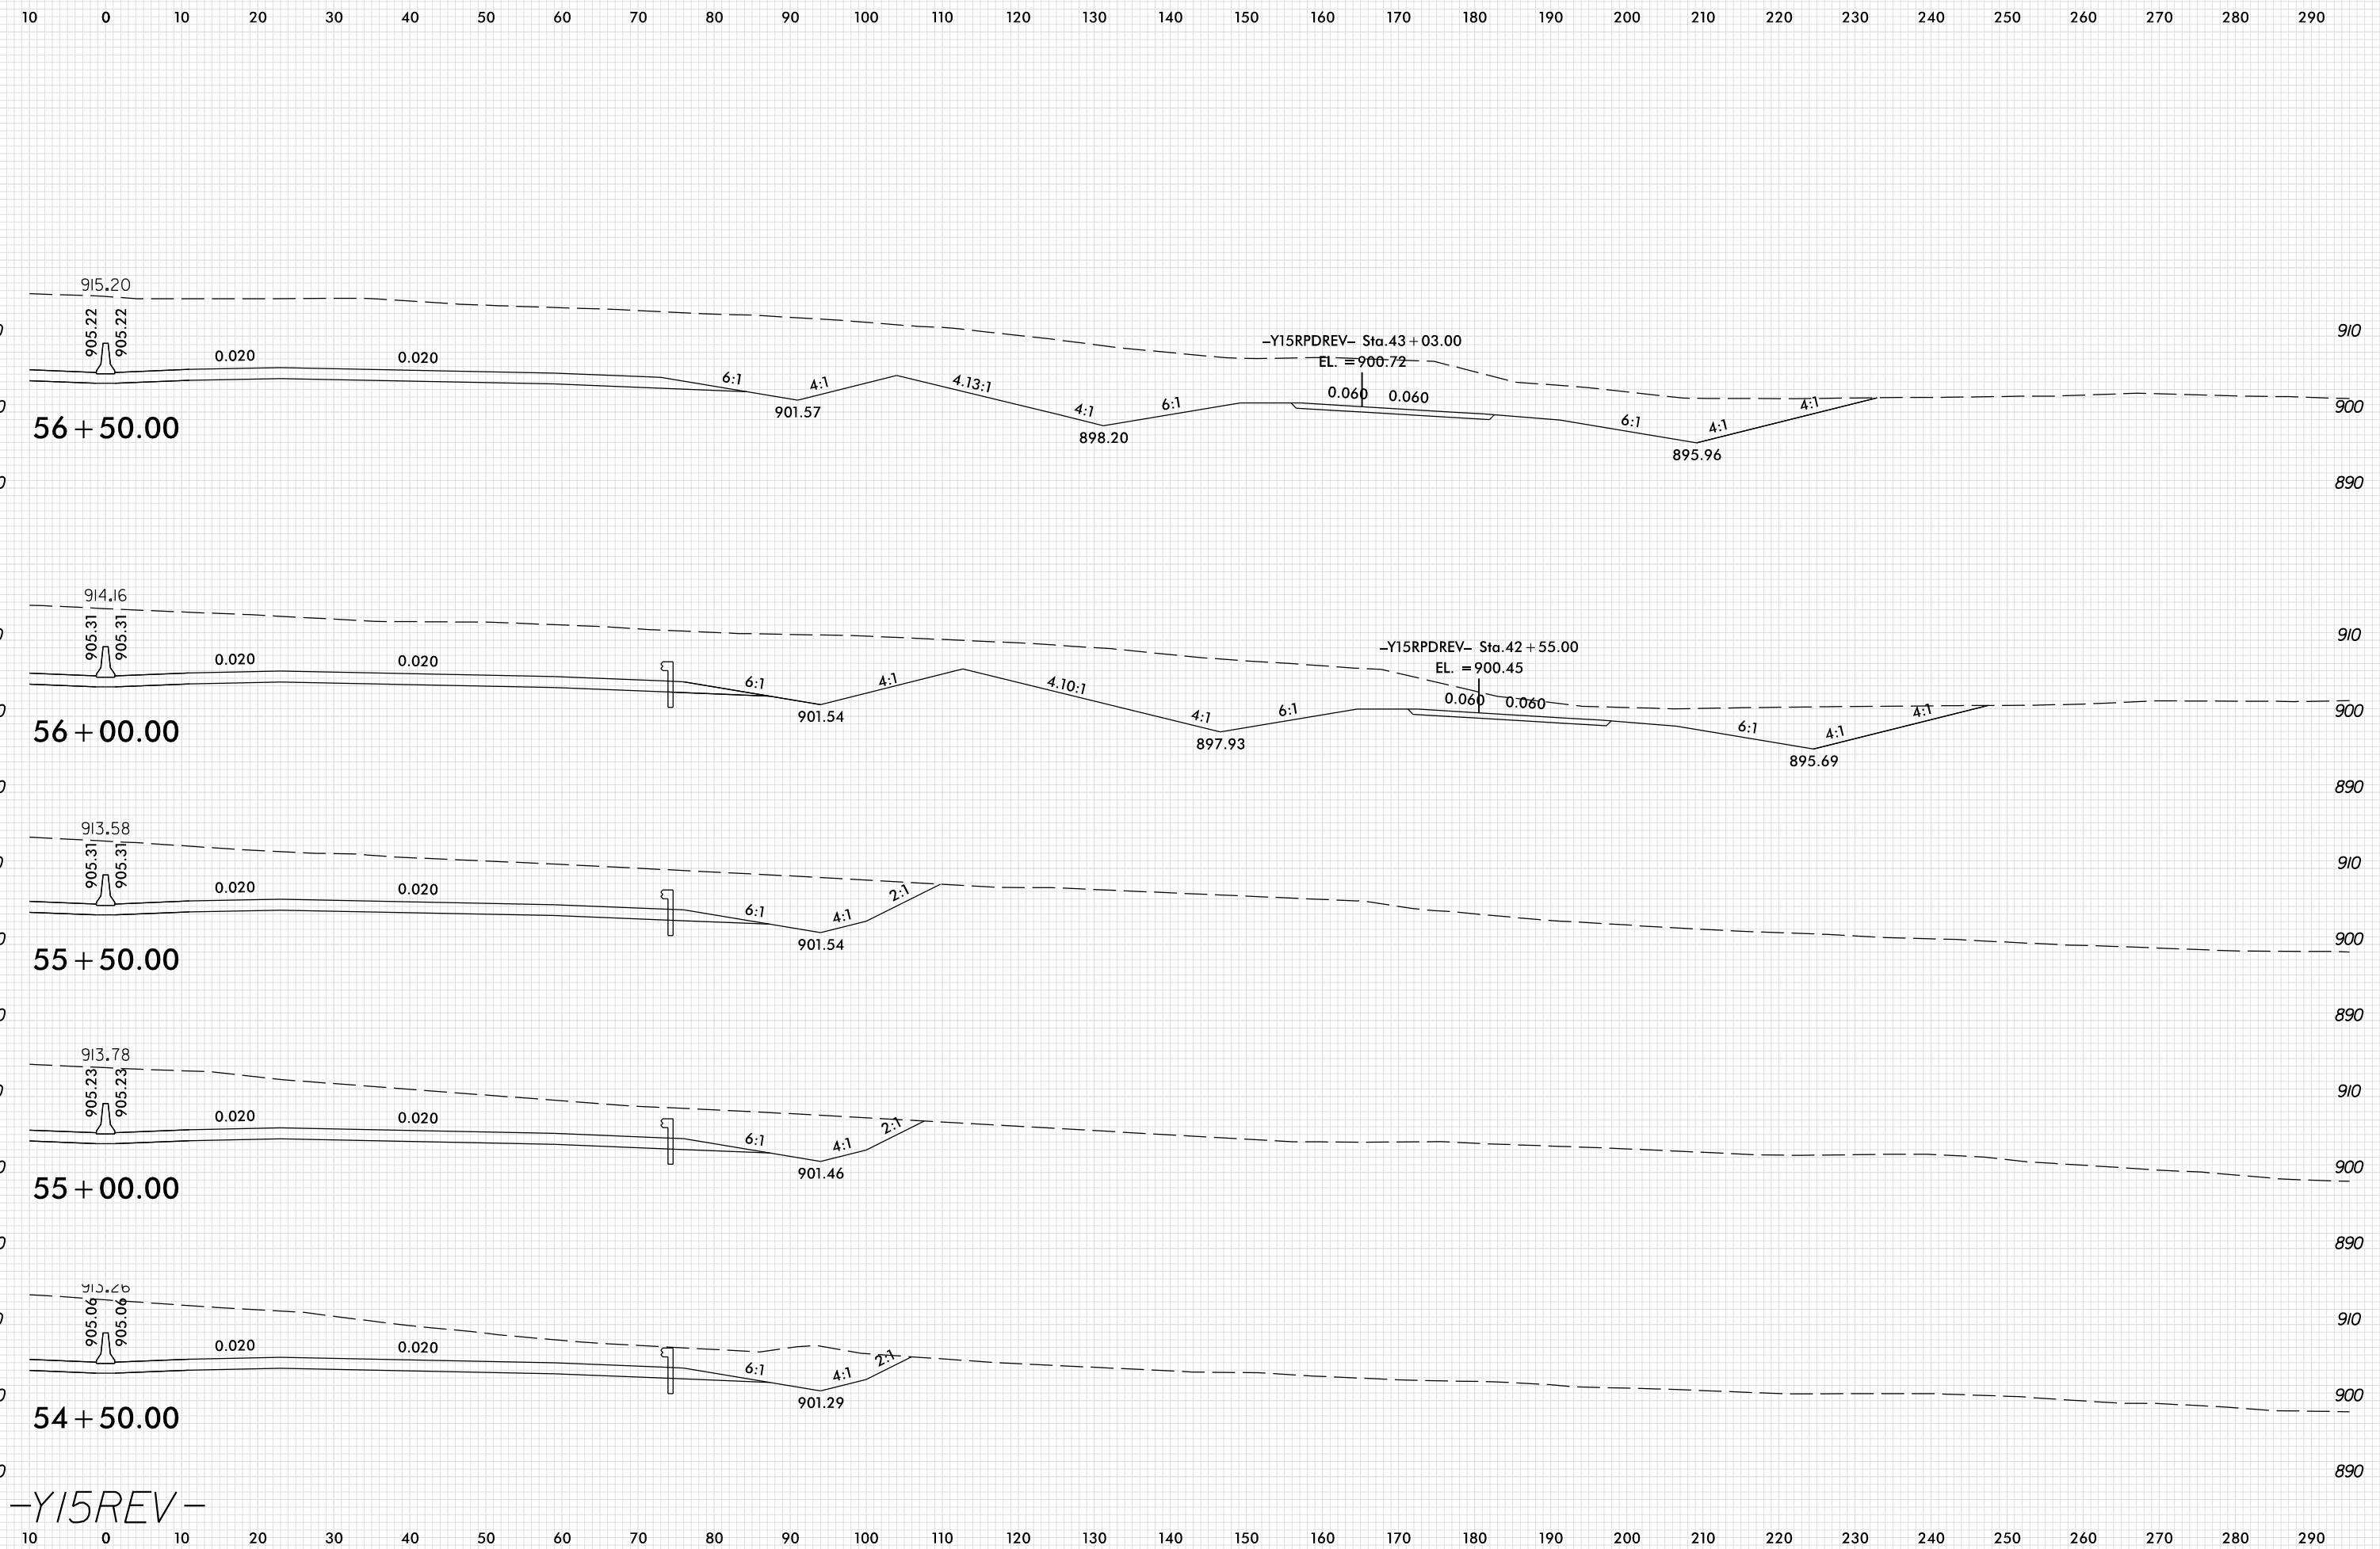

8/23/99

PLOT DRIVER: NCD01.pdf_color_eng_100.plt
 USER: SPEREIRA
 DATE: 6/10/2021
 TIME: 2:24:08 PM
 FILE: \

-Y15REV-