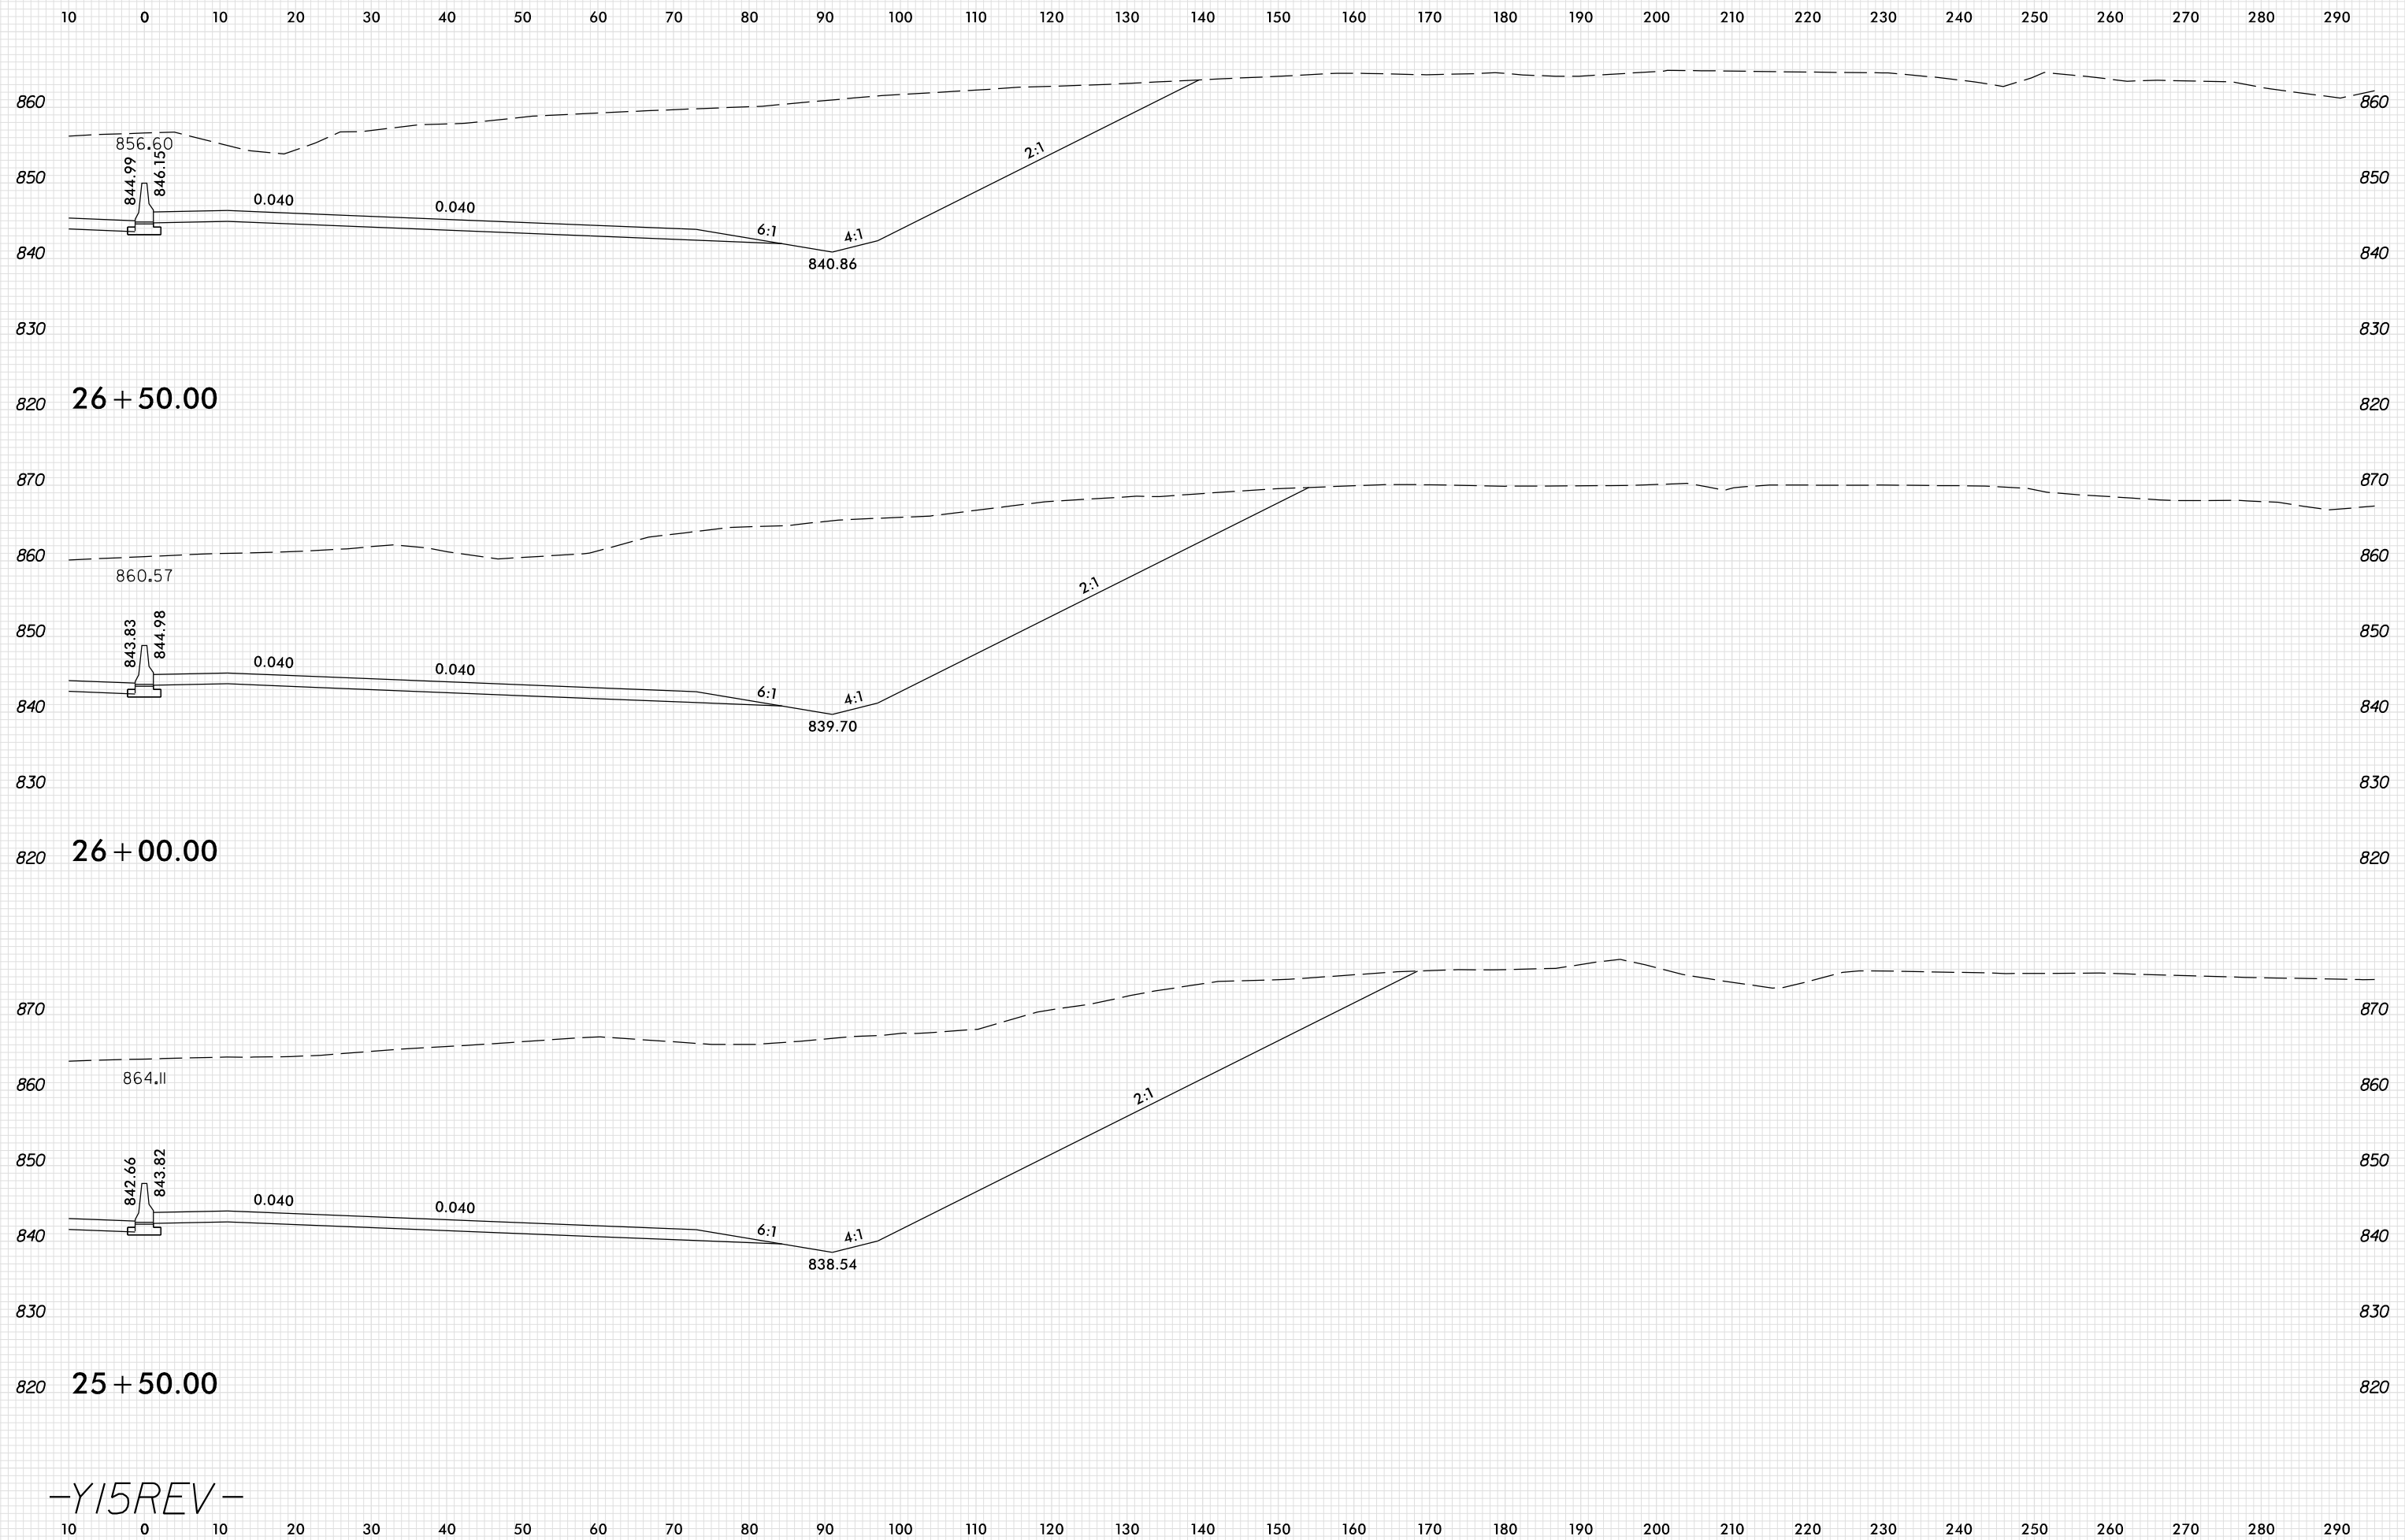

8/23/99

-Y15REV-

PLOT DRIVER: NCDOT_pdf_color_eng_100.plt
 USER: SPEREIRA
 DATE: 6/10/2021
 TIME: 2:23:57 PM
 FILE: \