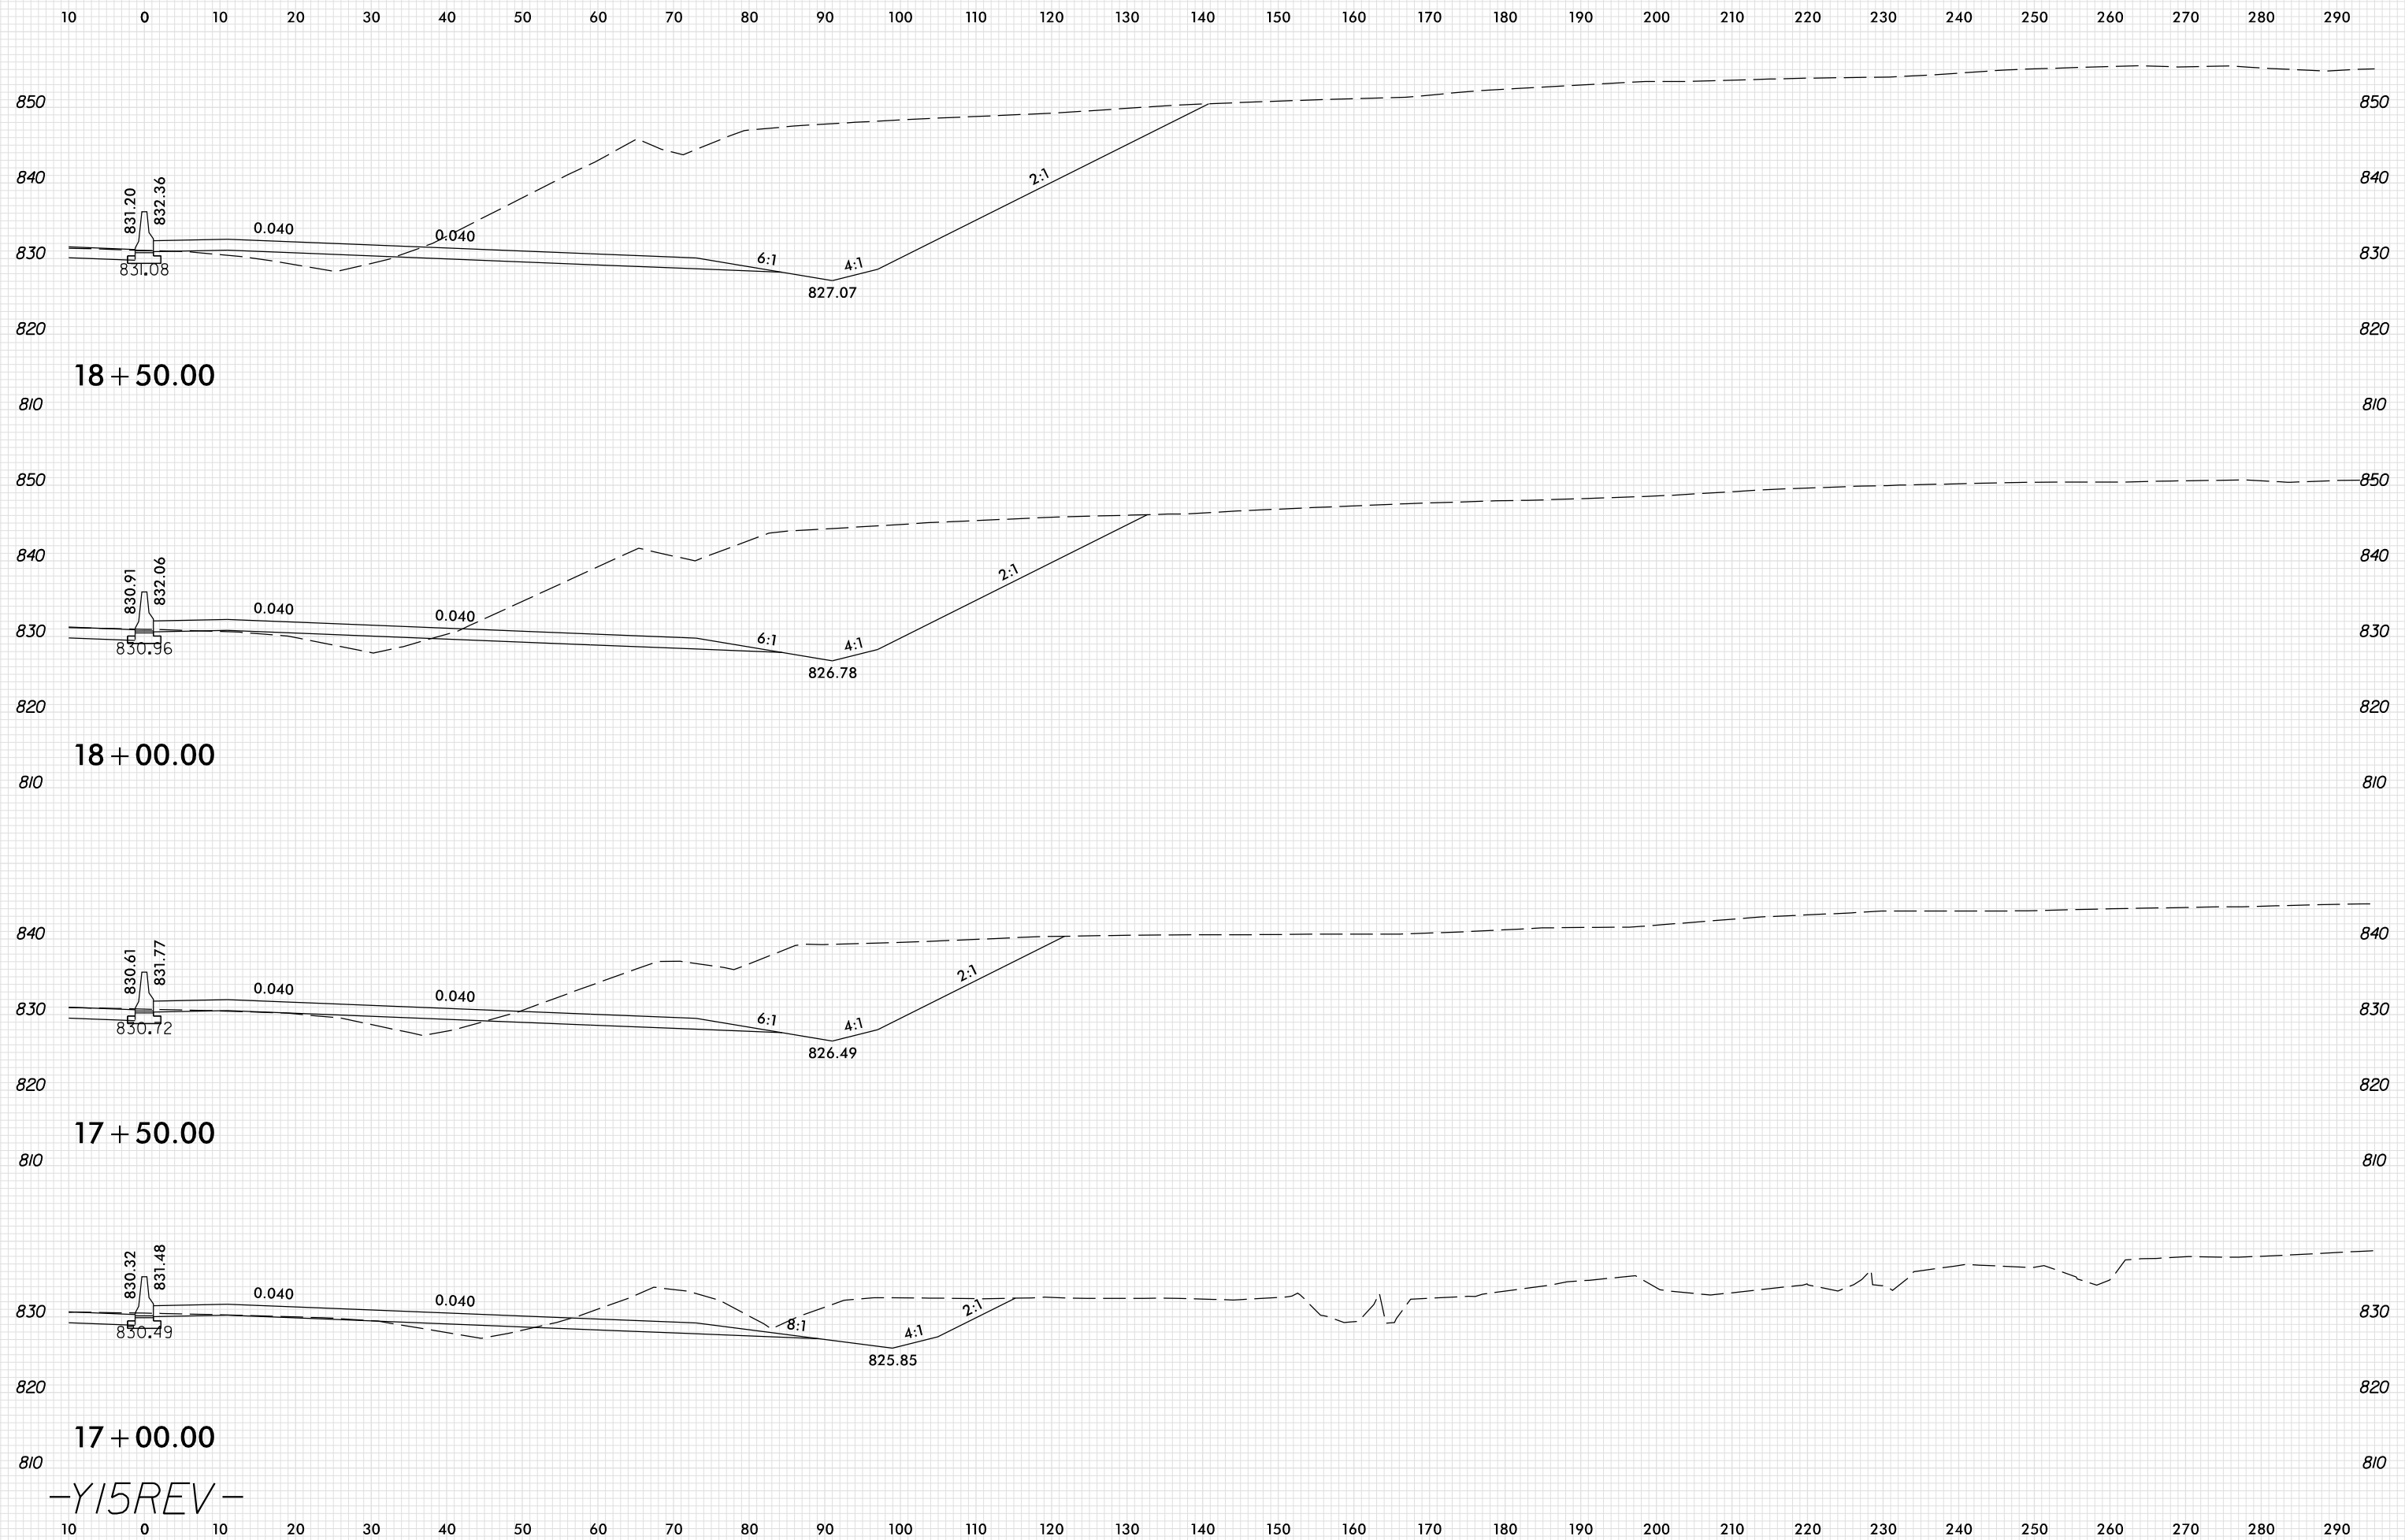

8/23/99

PLOT DRIVER: NCDOT_pdf_color_eng_100.plt
 USER: SPEREIRA
 DATE: 6/10/2021
 TIME: 2:23:53 PM
 FILE: \

-Y15REV-