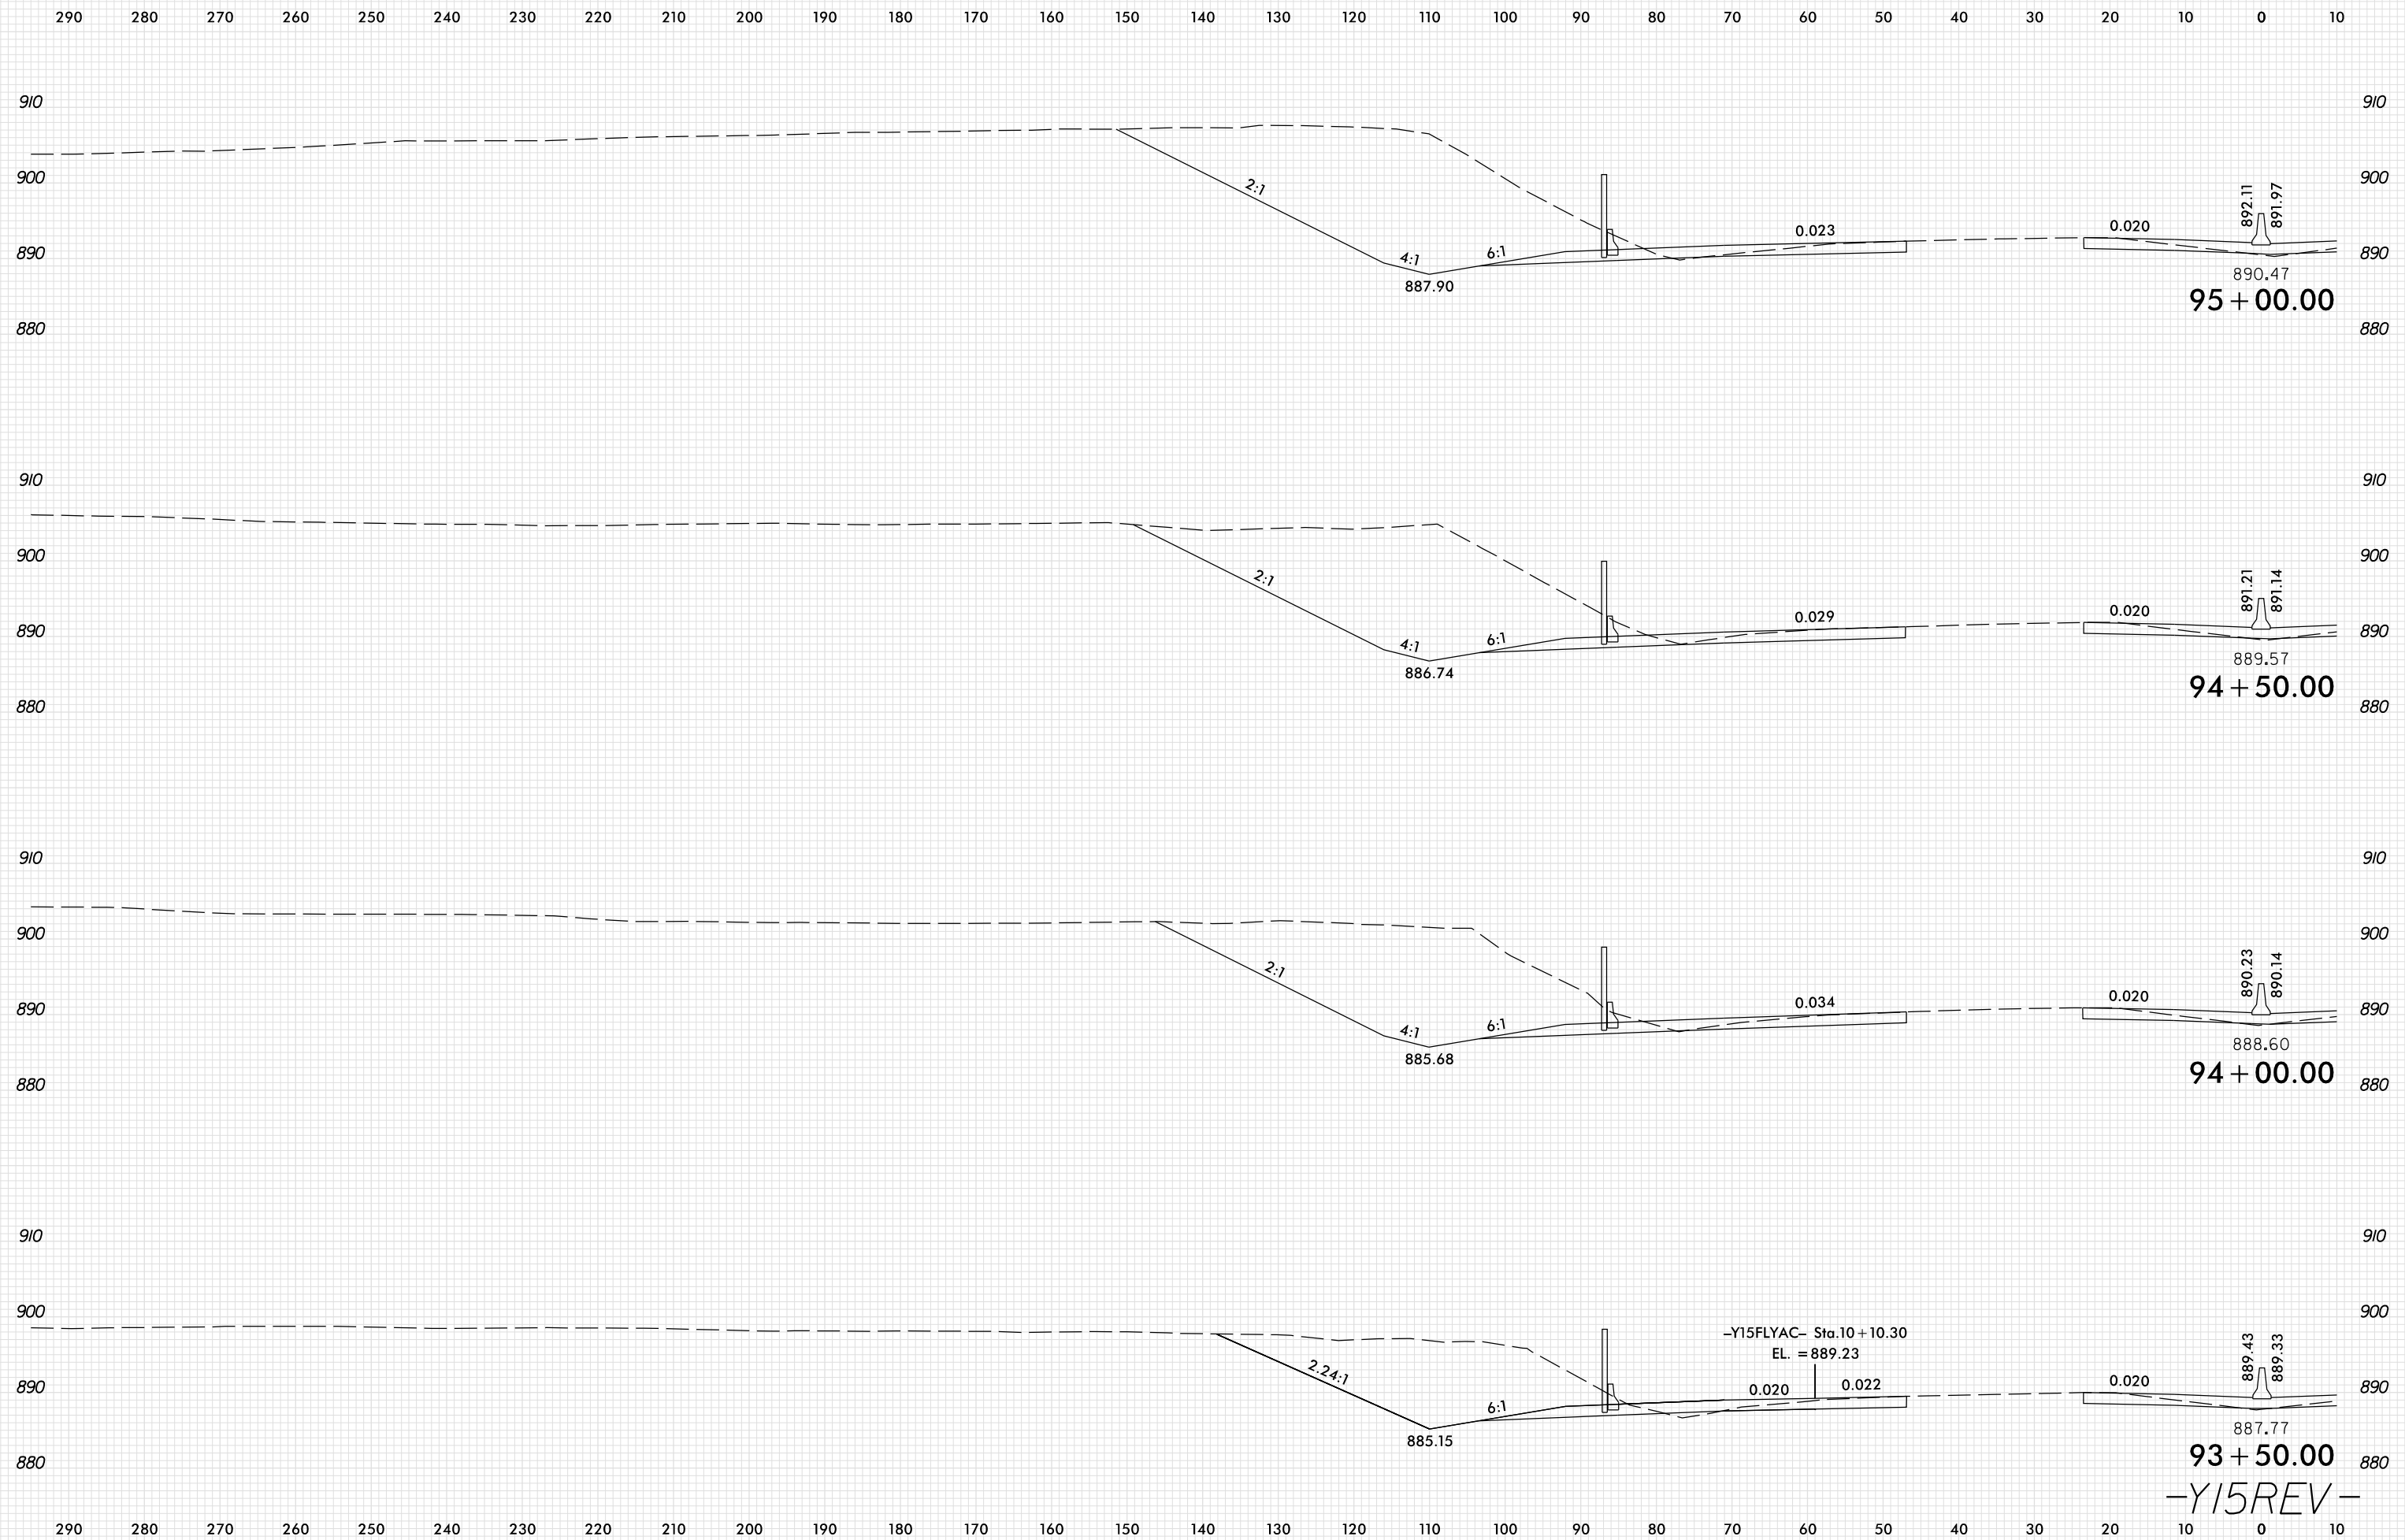

8/23/99

PLOT DRIVER: NCDOT_pdf_color_eng_100.plt
 USER: SPEREIRA
 DATE: 6/10/2021
 TIME: 2:23:12 PM
 FILE: \

-Y15REV-