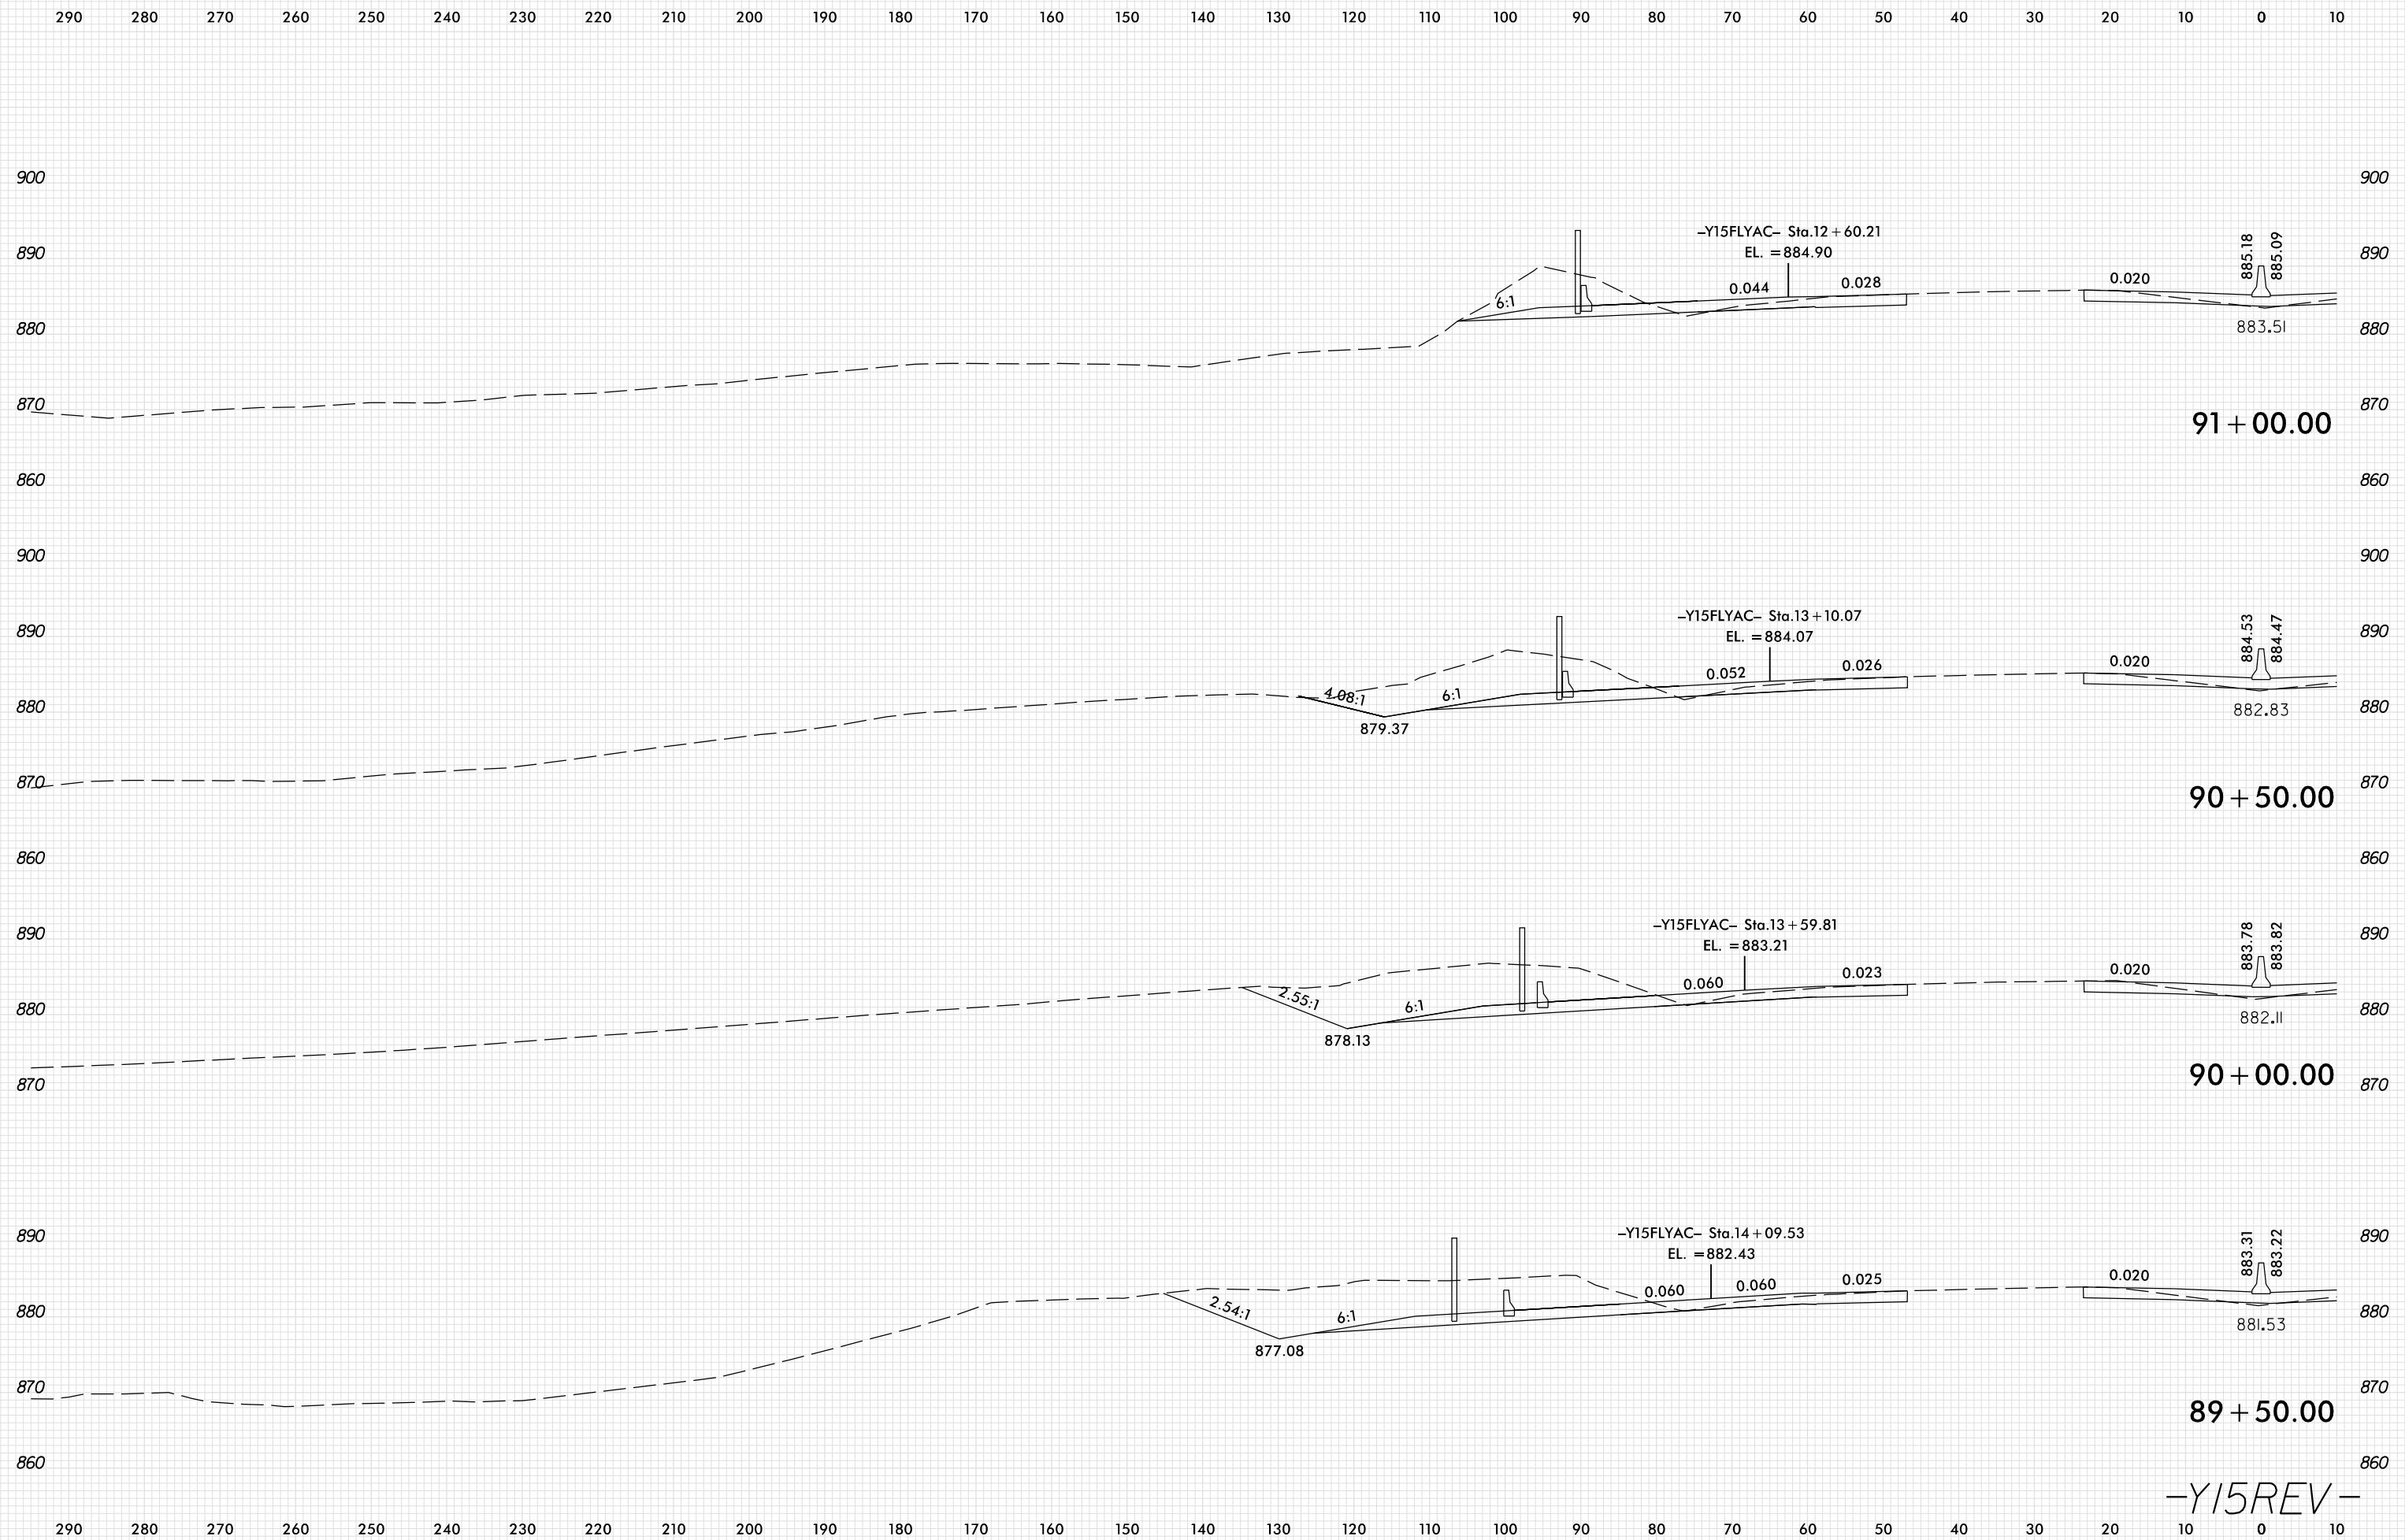

8/23/99

-Y15REV-

PLOT DRIVER: NCD01_.pdf_color_eng_100.plt
 USER: SPEREIRA
 DATE: 6/10/2021
 TIME: 2:23:10 PM
 FILE: \