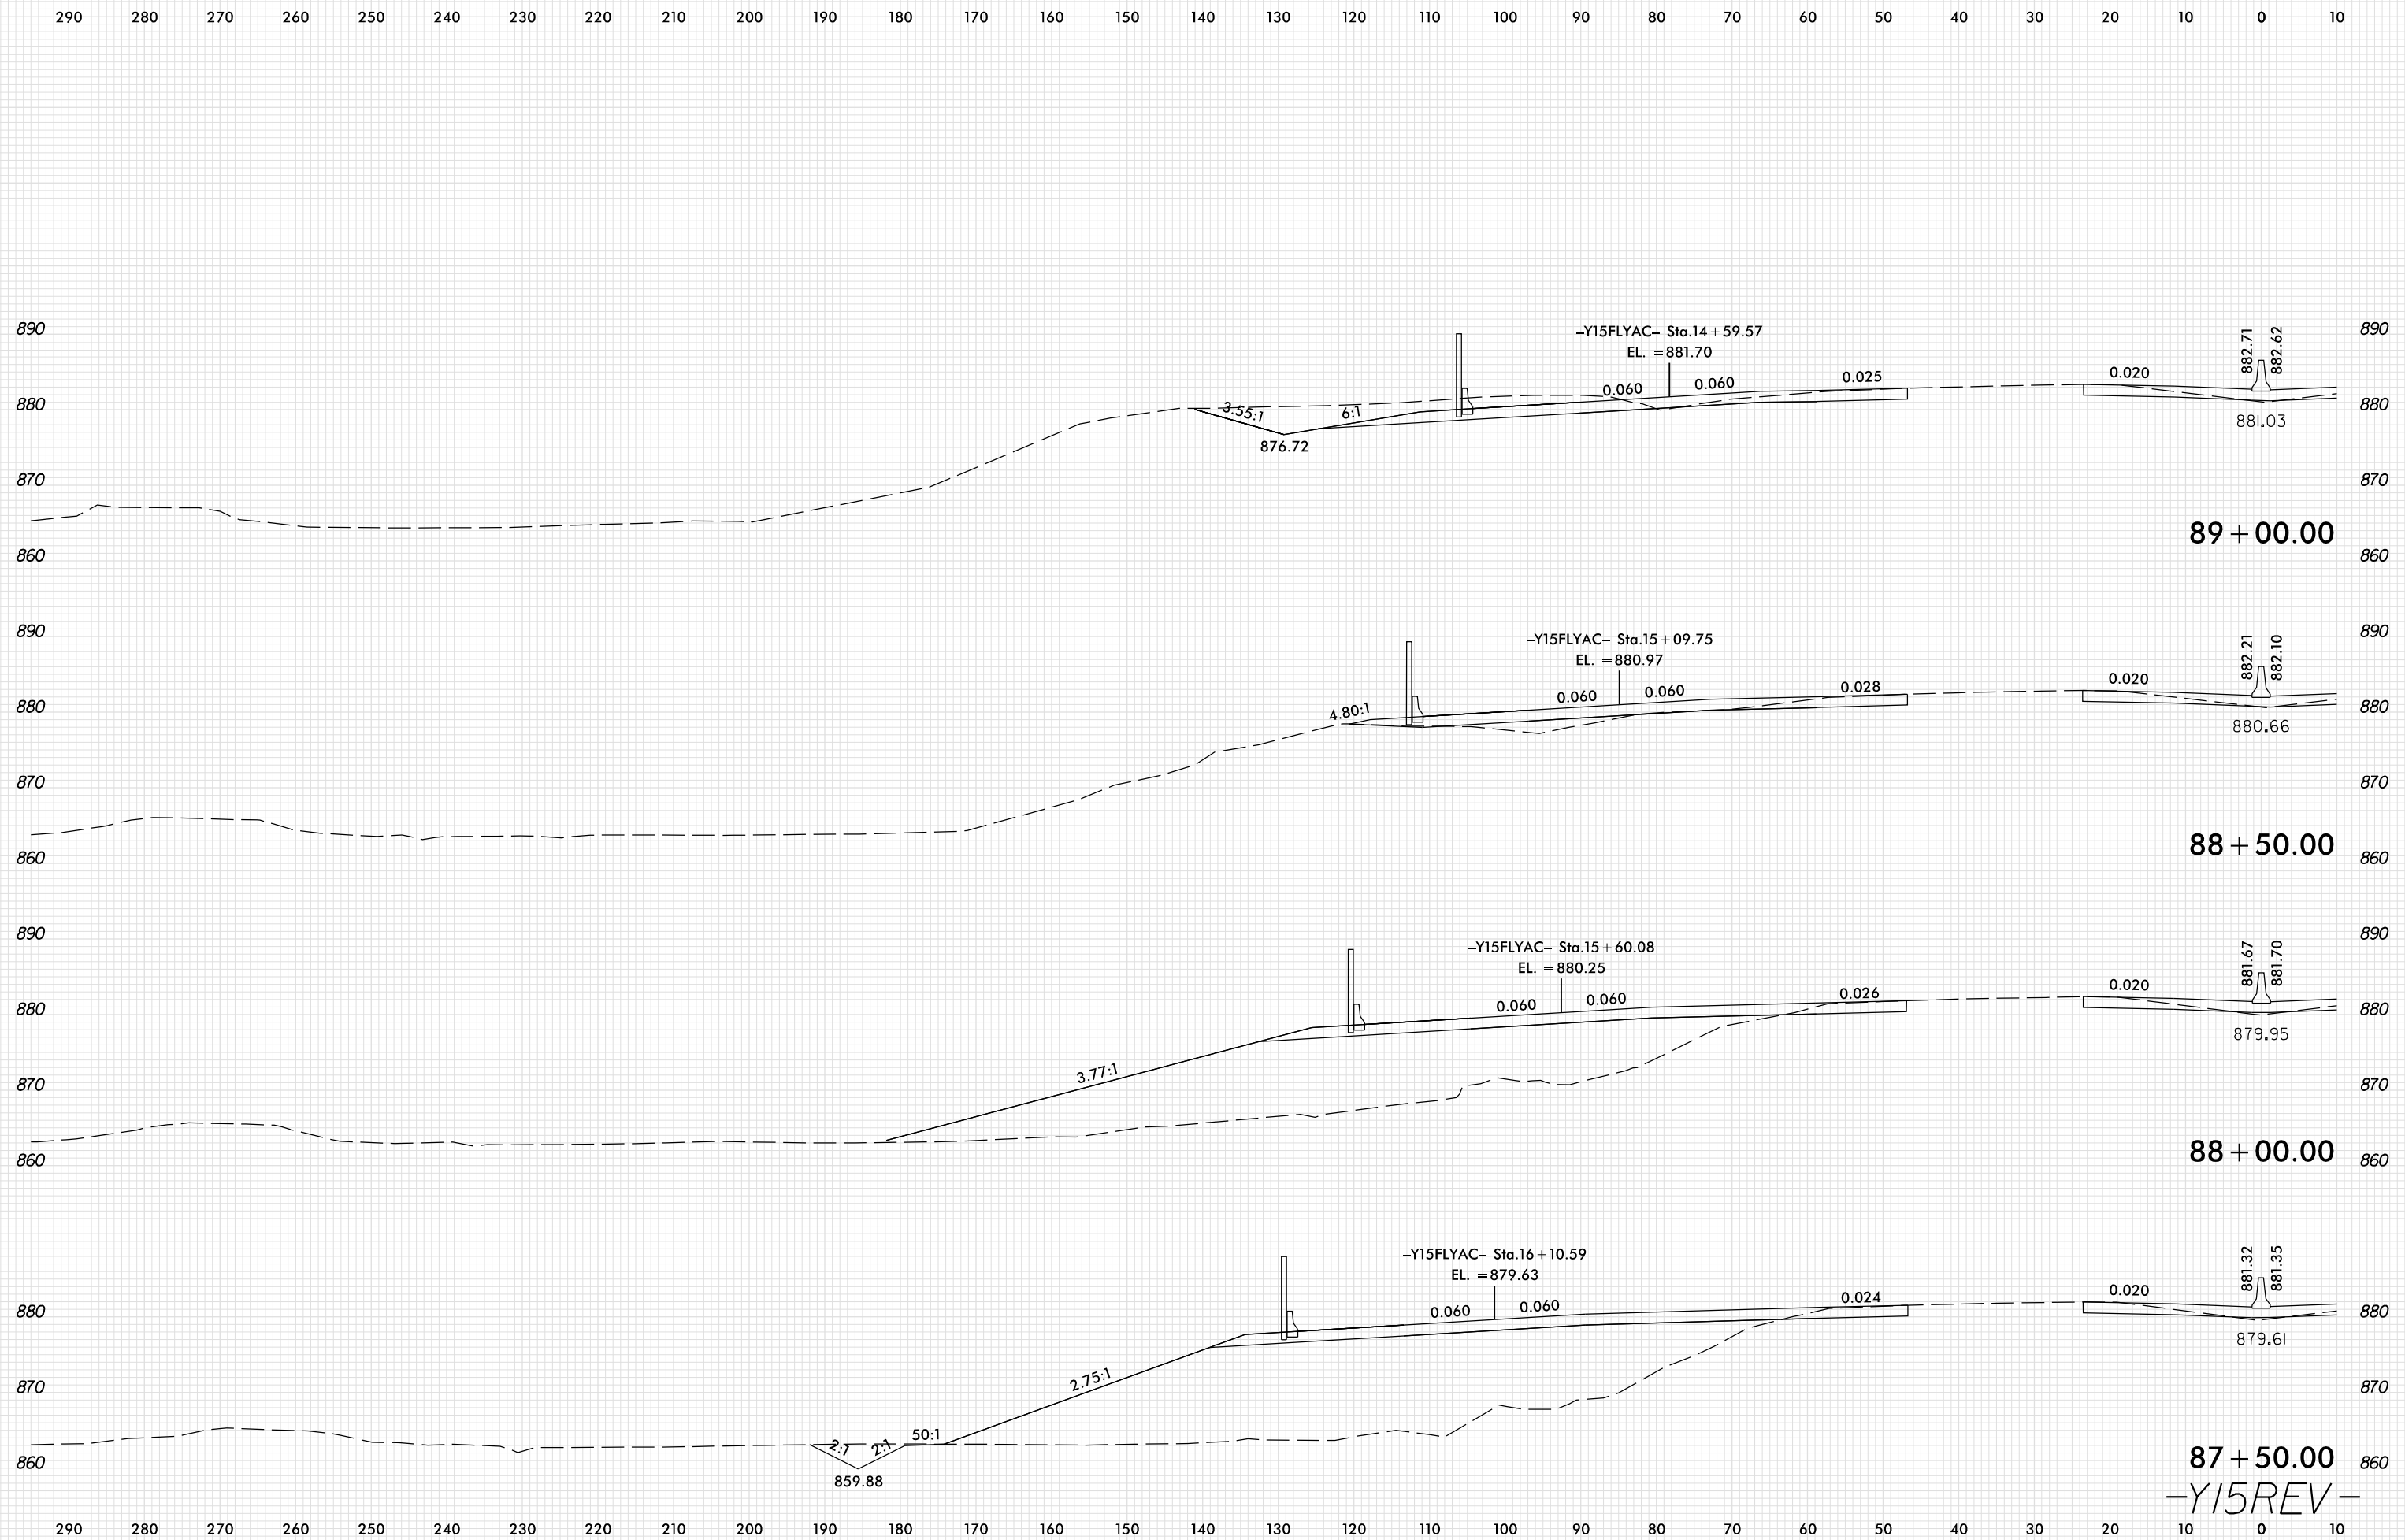

8/23/99

PLOT DRIVER: NCD01.pdf_color_eng_100.plt
 USER: SPEREIRA
 DATE: 6/10/2021
 TIME: 2:23:10 PM
 FILE: \

87 + 50.00
 -Y15REV-