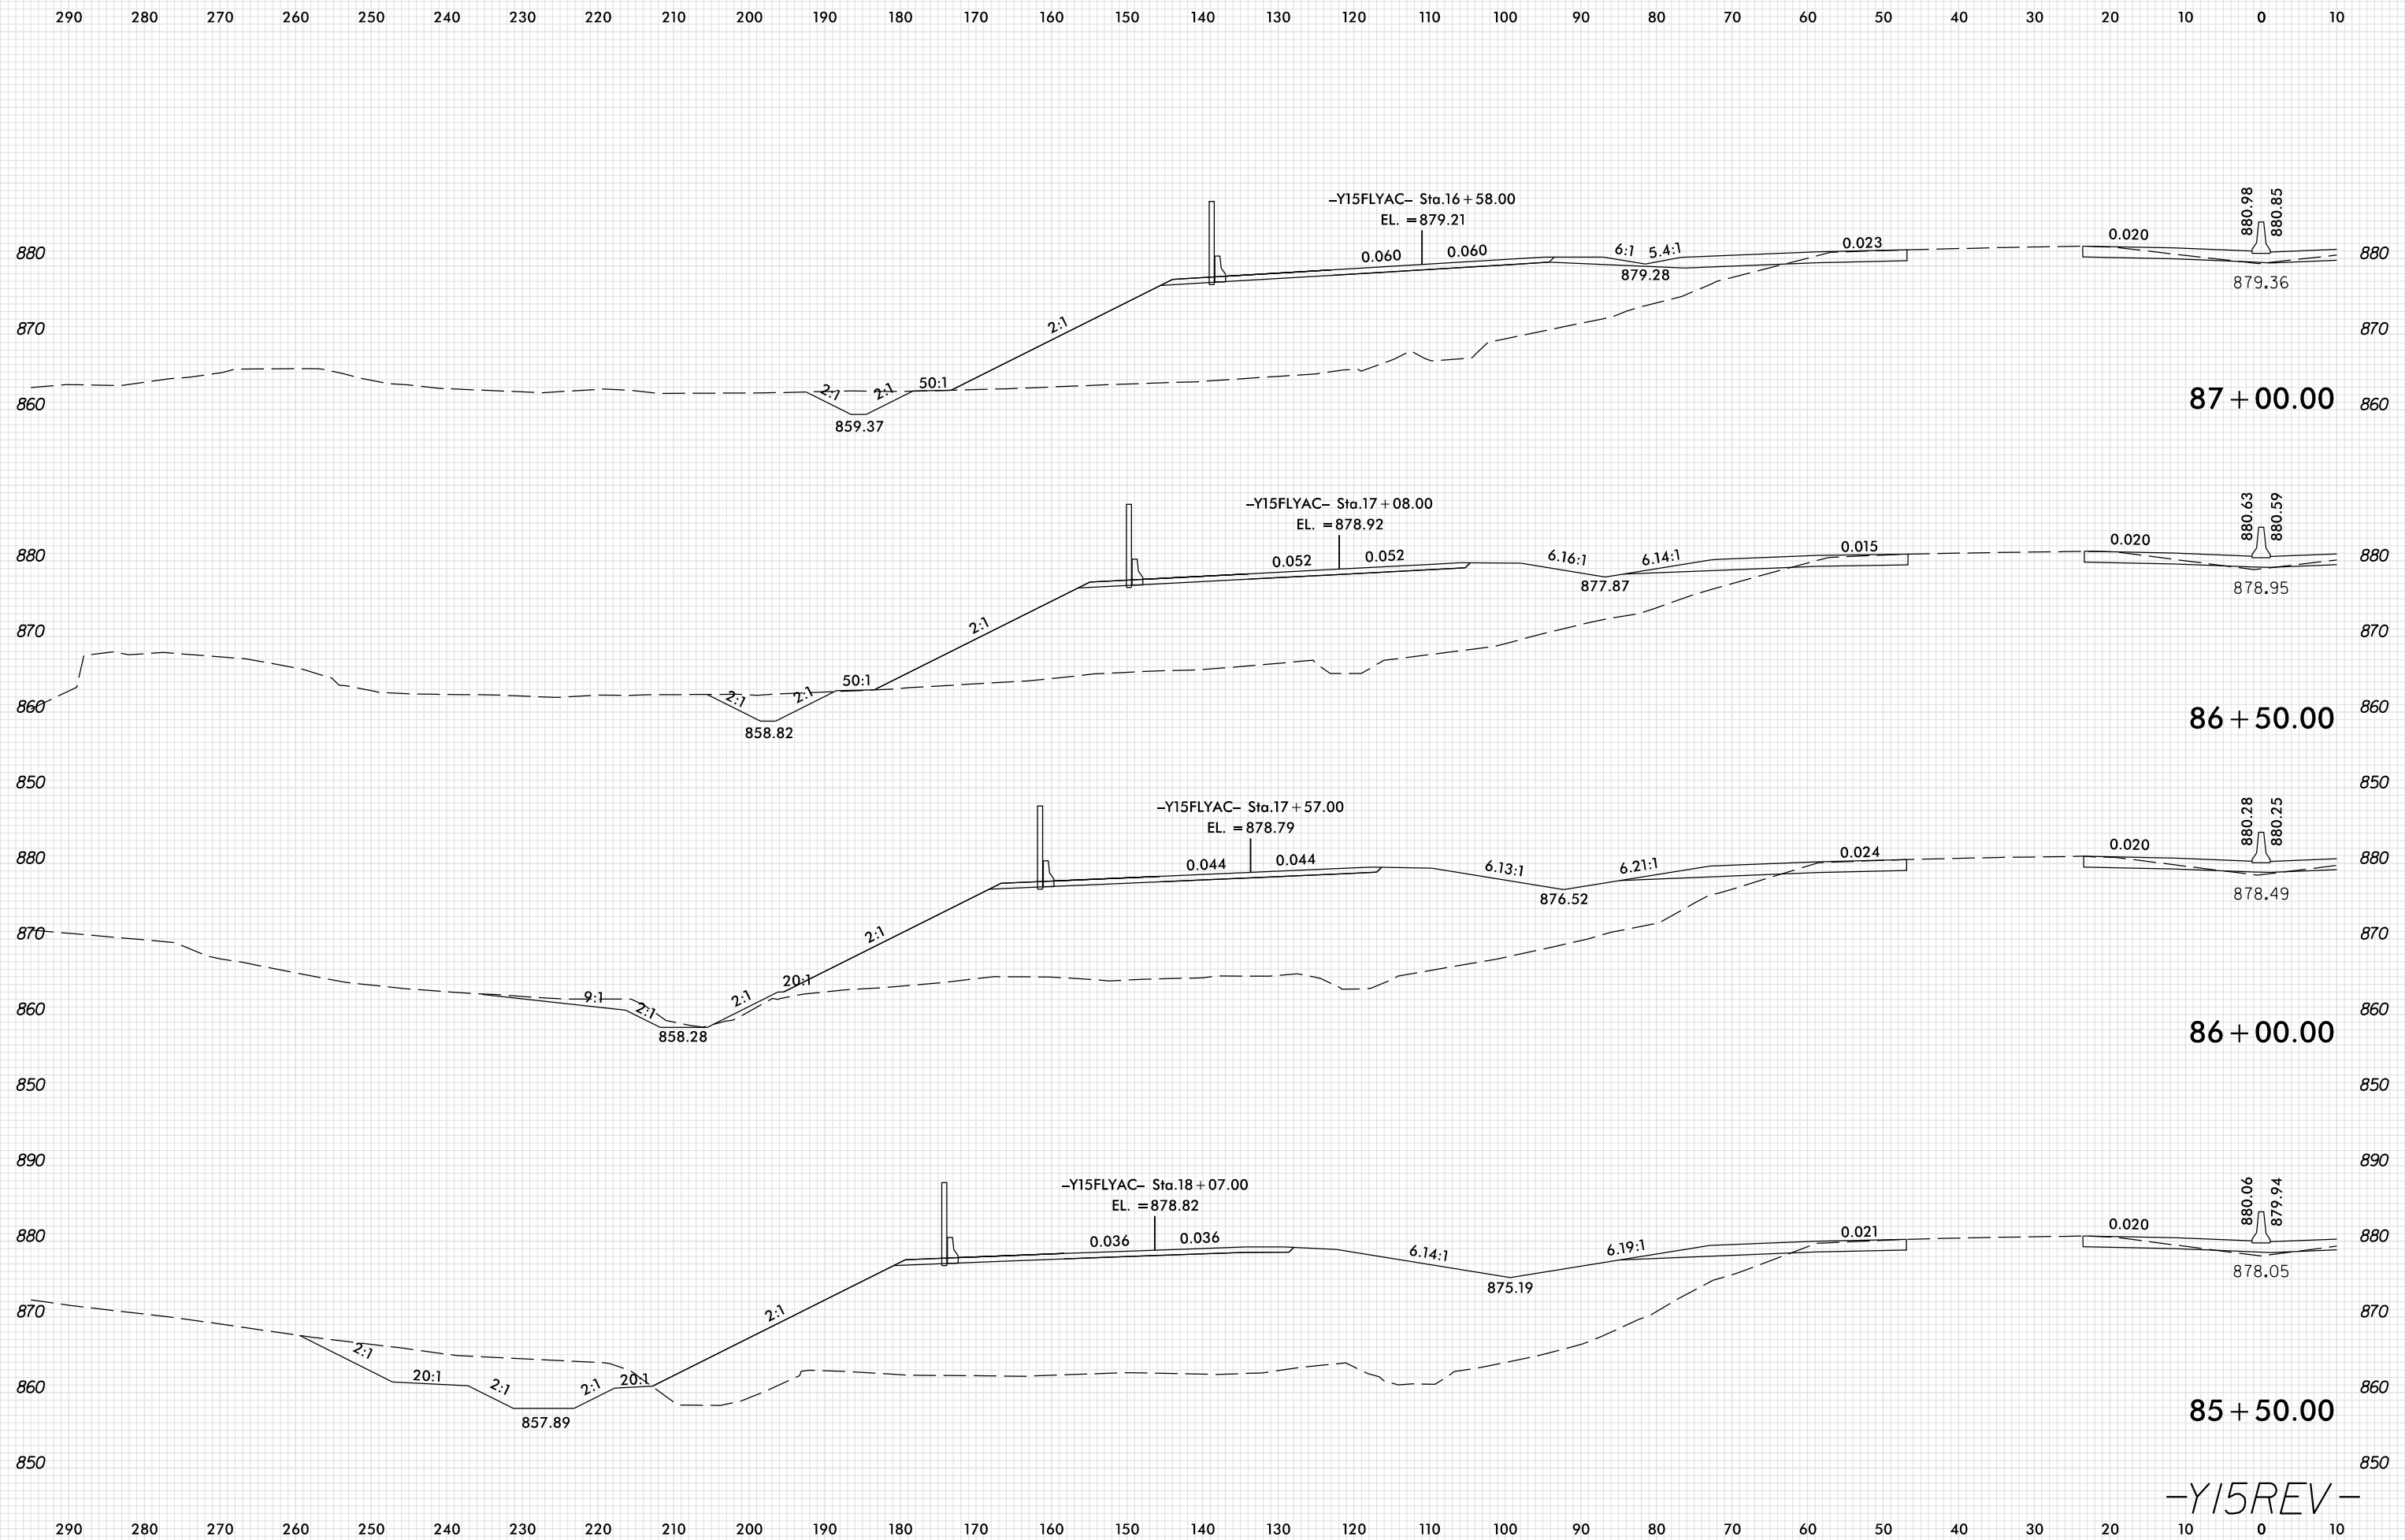

8/23/99

-Y15REV-

PLOT DRIVER: NCDOT\_pdf\_color\_eng\_100.plt  
 USER: SPEREIRA  
 DATE: 6/10/2021  
 TIME: 2:23:09 PM  
 FILE: \