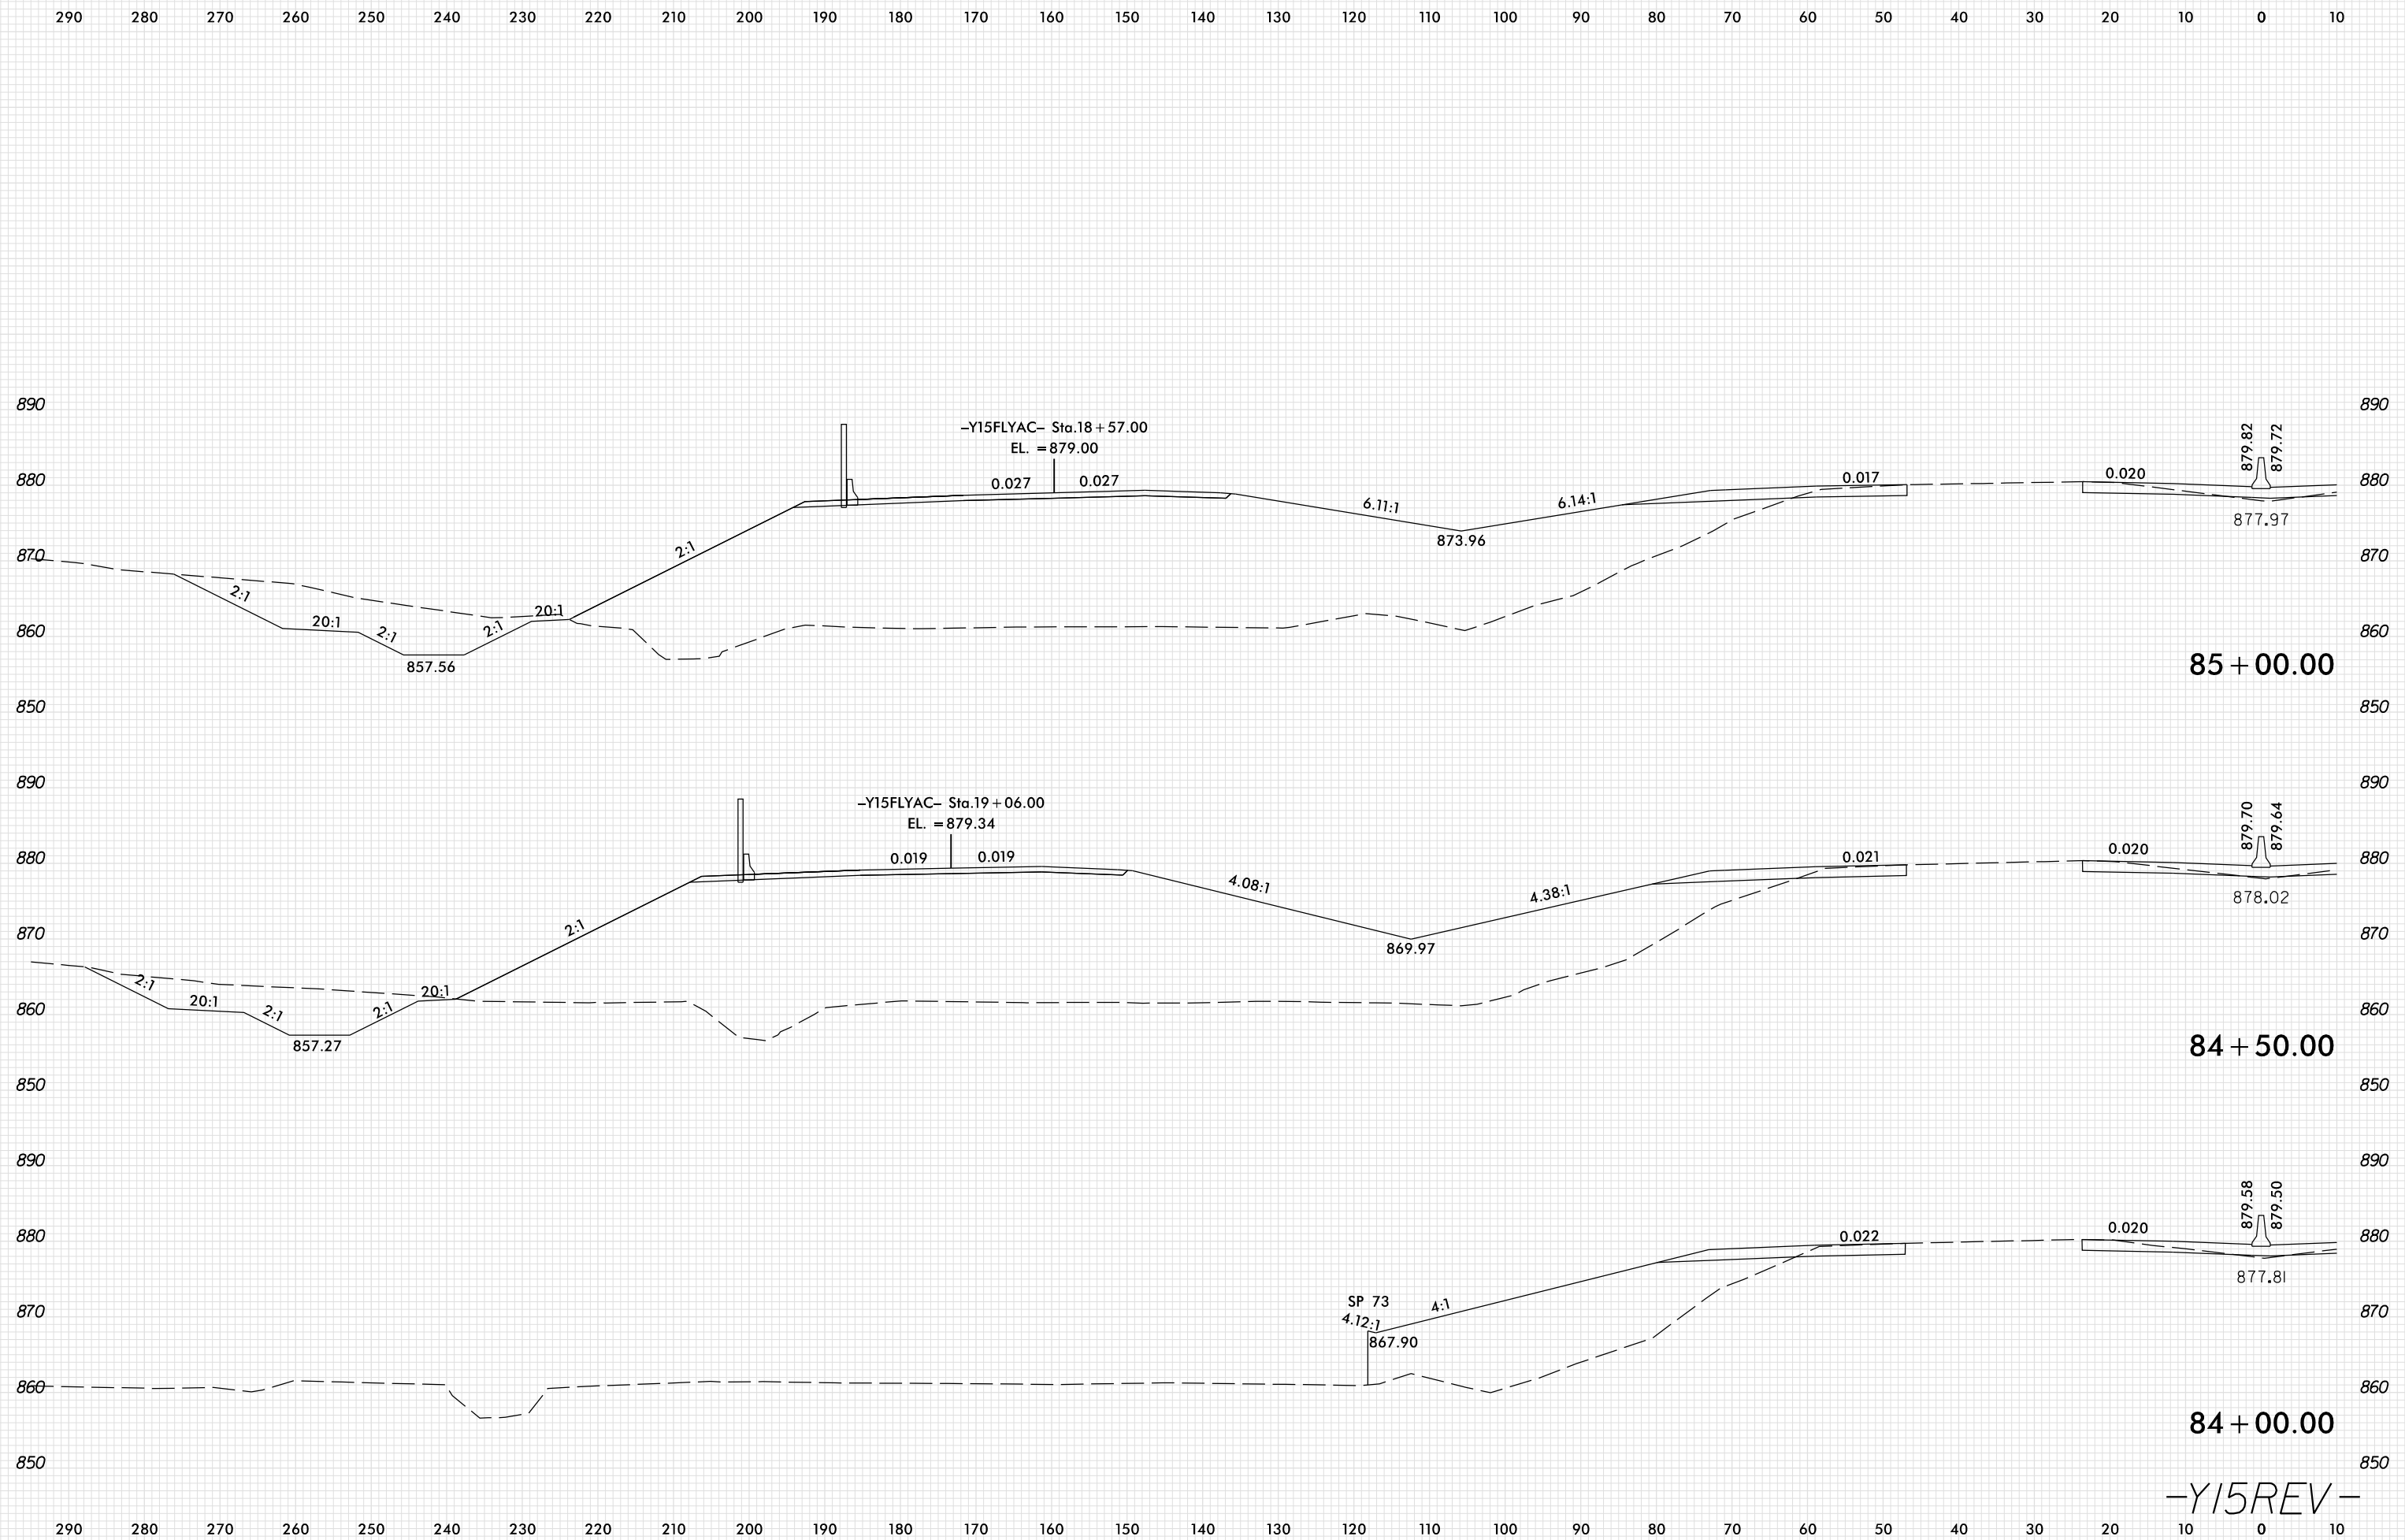

8/23/99

PLOT DRIVER: NCD01_pdf_color_eng_100.plt
 USER: SPEREIRA
 DATE: 6/10/2021
 TIME: 2:23:08 PM
 FILE: \

-Y15REV-