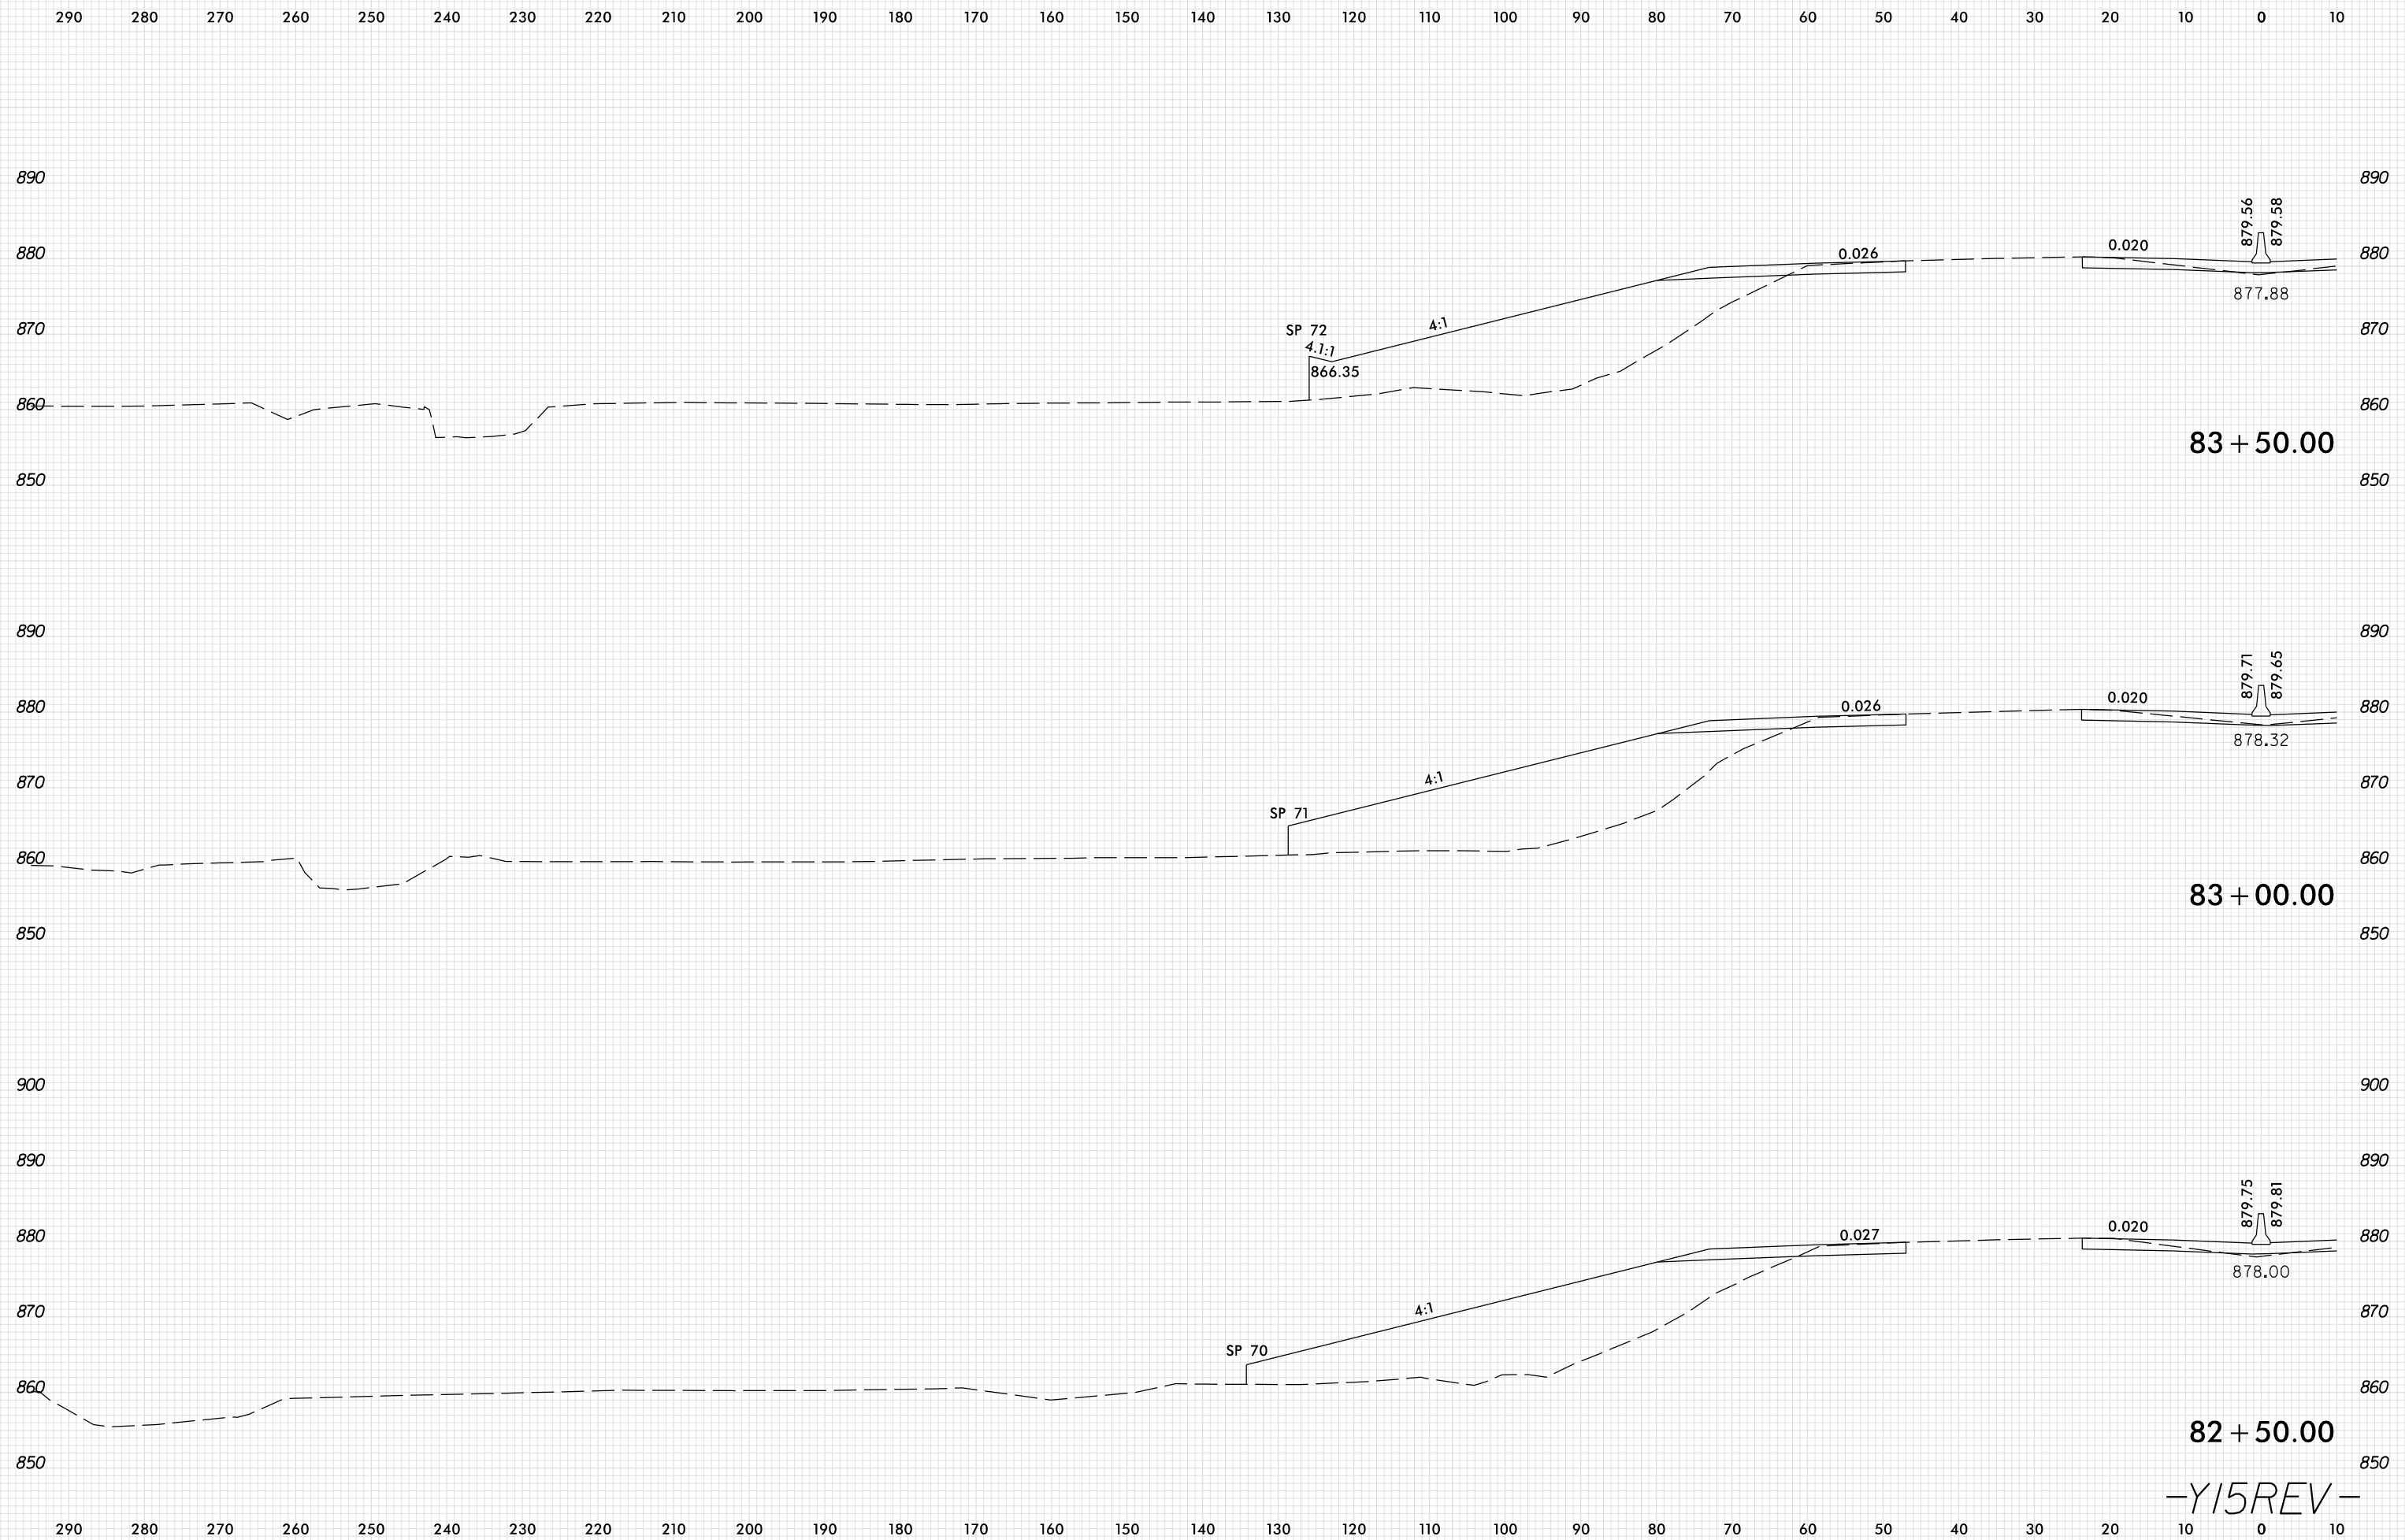

8/23/99

PLOT DRIVER: NCDOT\_pdf\_color\_eng\_100.plt  
 USER: SPEREIRA  
 DATE: 6/10/2021  
 TIME: 2:23:07 PM  
 FILE: \

-Y15REV-