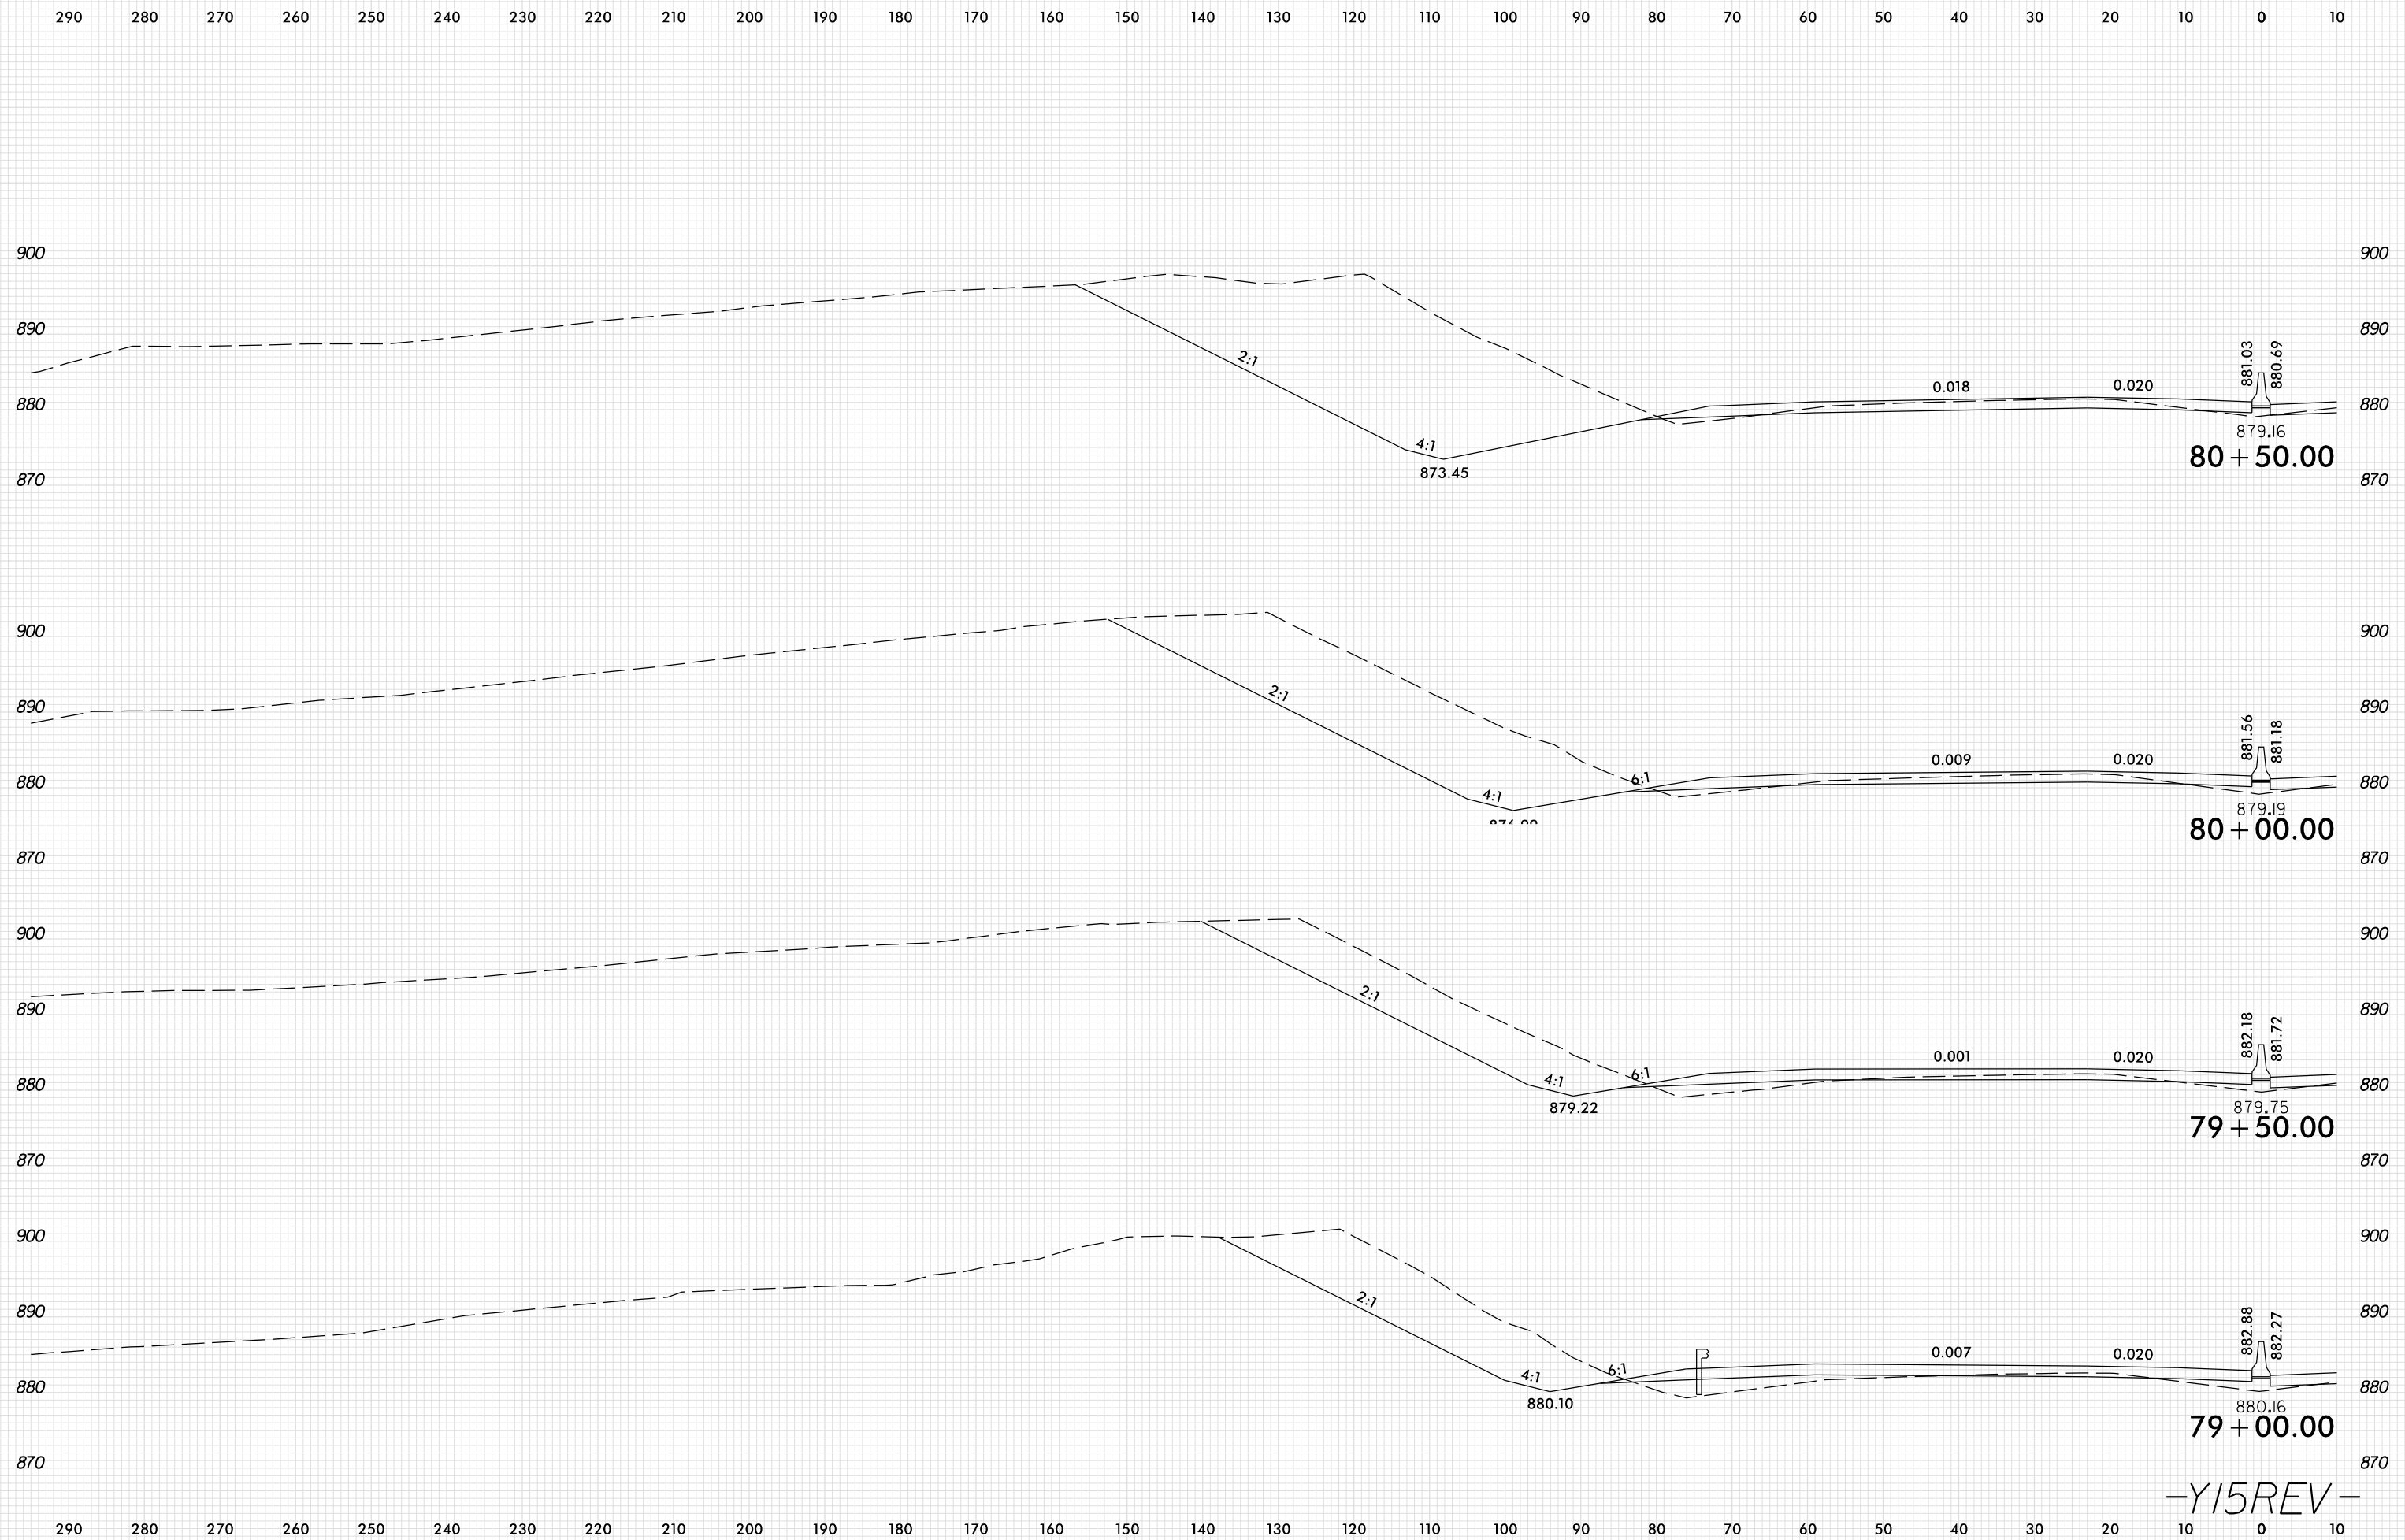

8/23/99

PLOT DRIVER: NCD01\_pdf\_color\_eng\_100.plt  
 USER: SPEREIRA  
 DATE: 6/10/2021  
 TIME: 2:23:06 PM  
 FILE: \

-Y15REV-