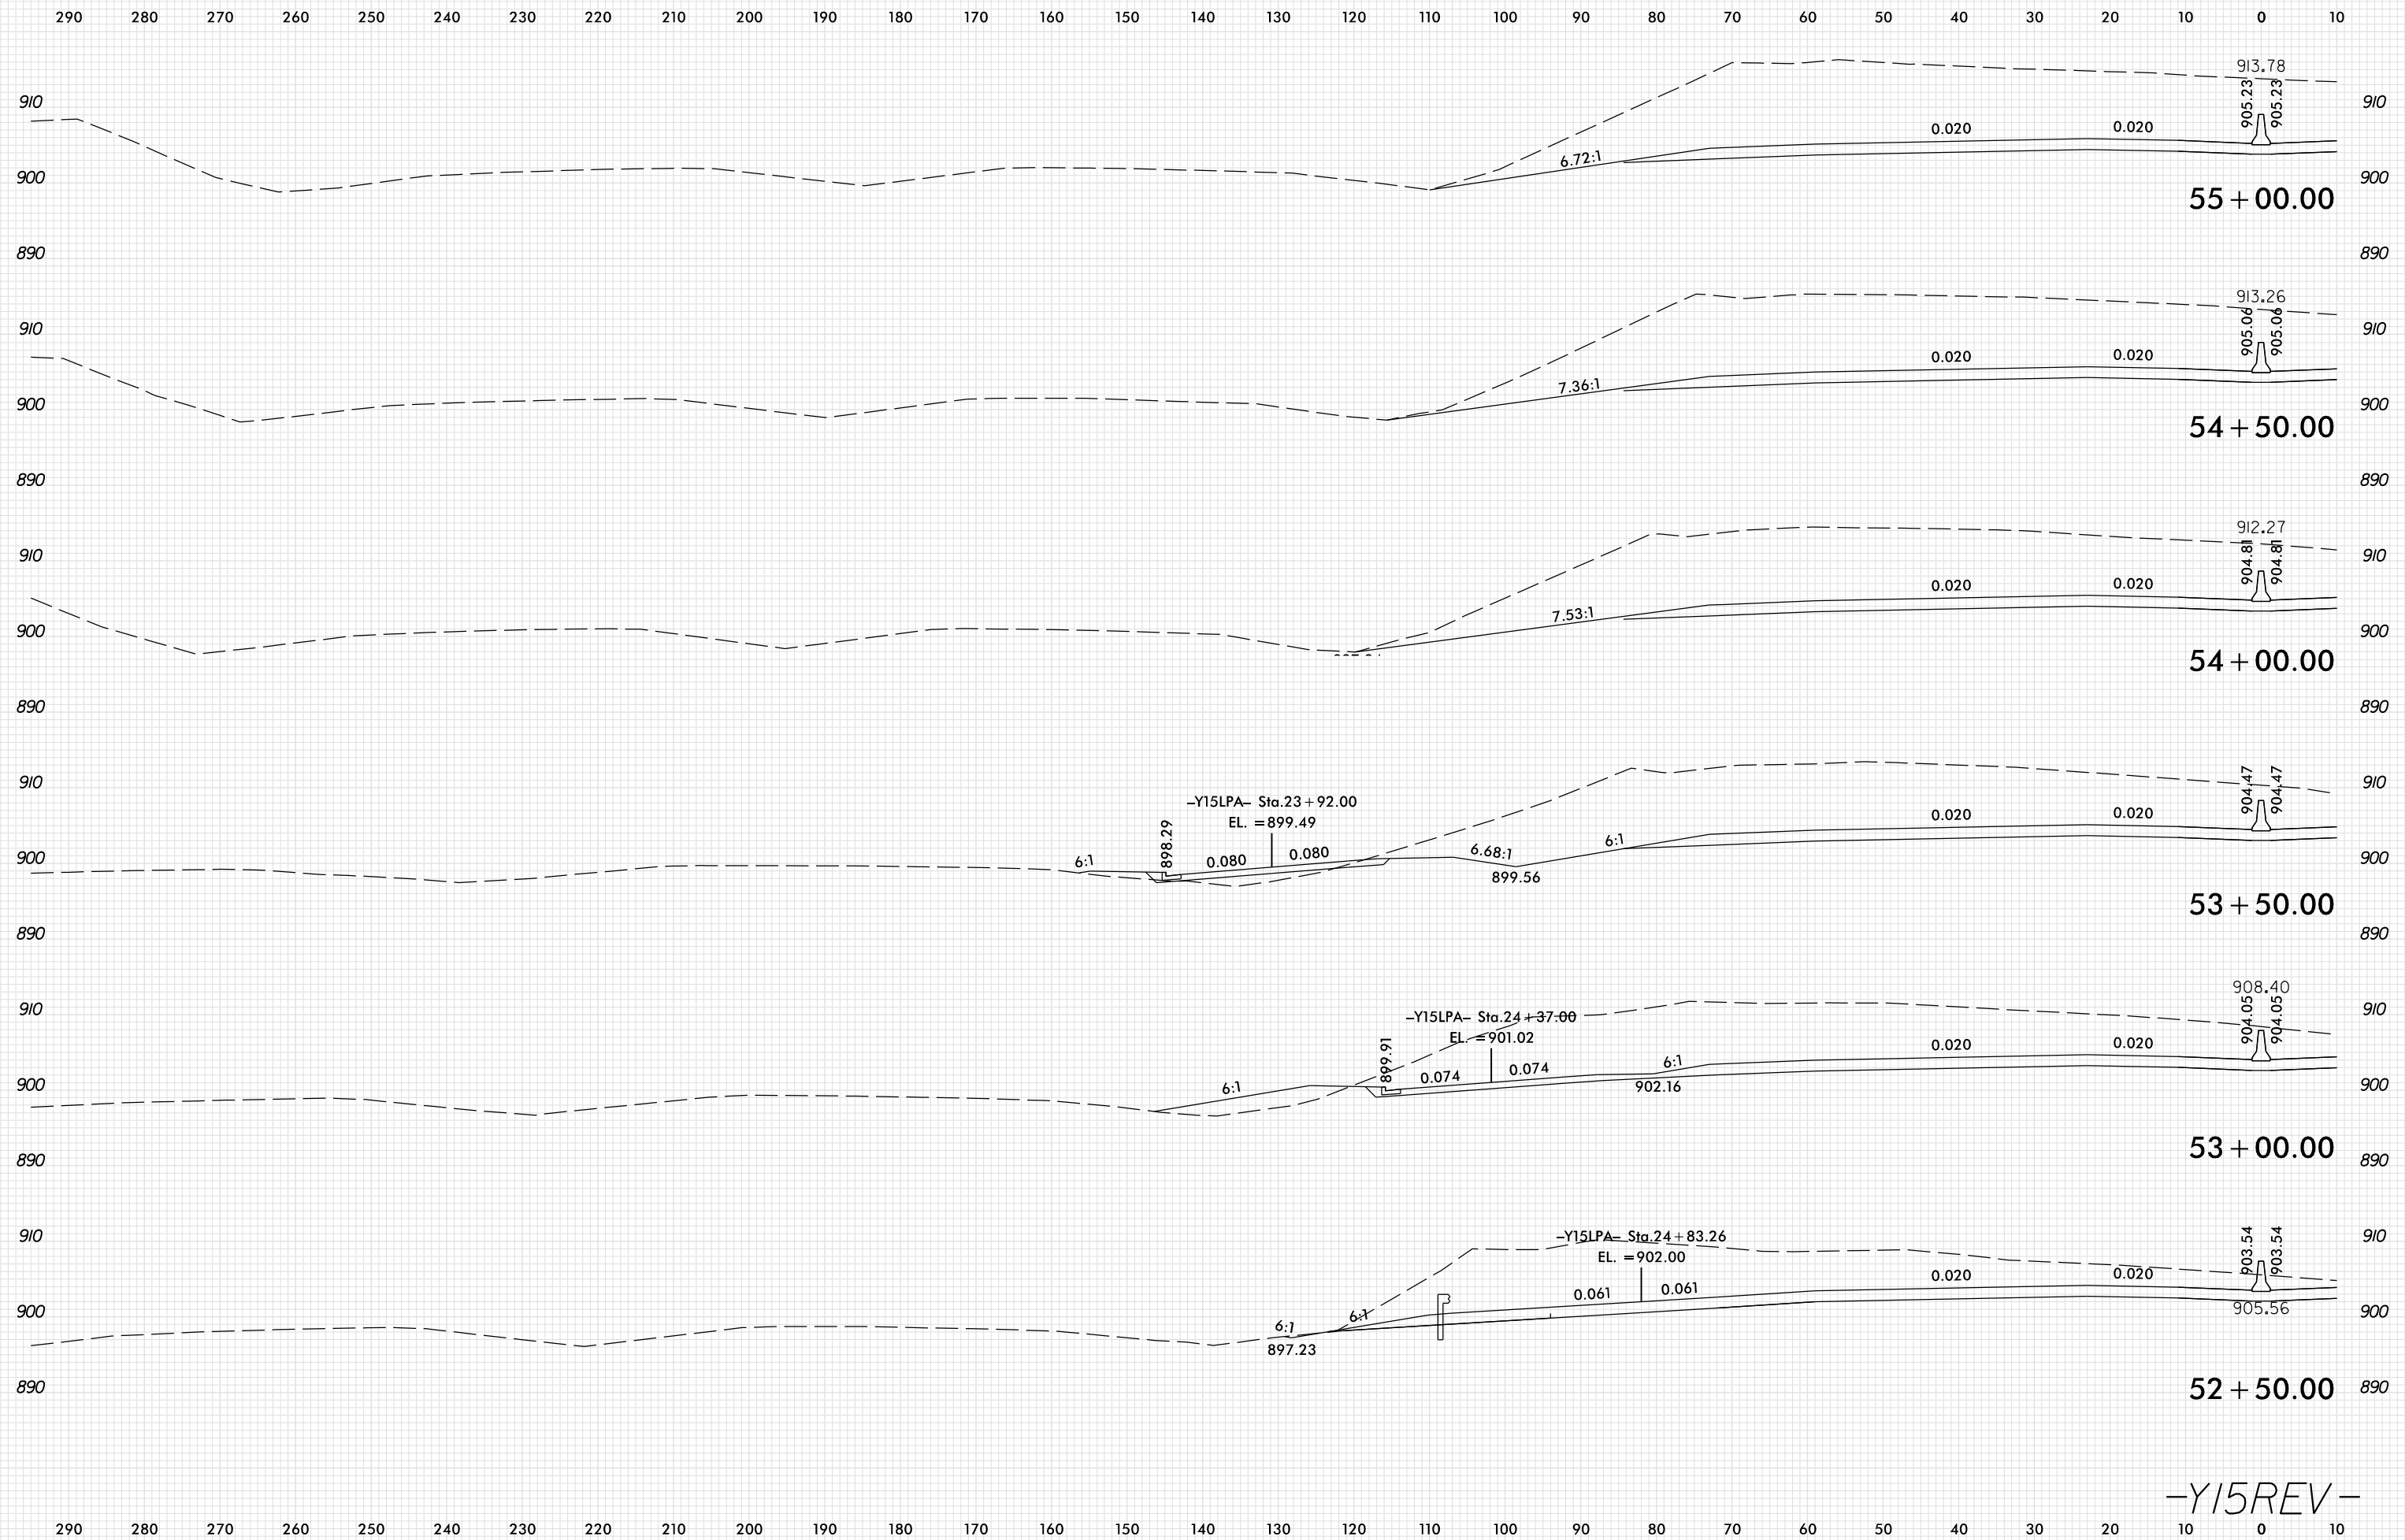

8/23/99

-Y15REV-

PLOT DRIVER: NCD01\_pdf\_color\_eng\_100.plt  
 USER: SPEREIRA  
 DATE: 6/10/2021  
 TIME: 2:22:58 PM  
 FILE: \