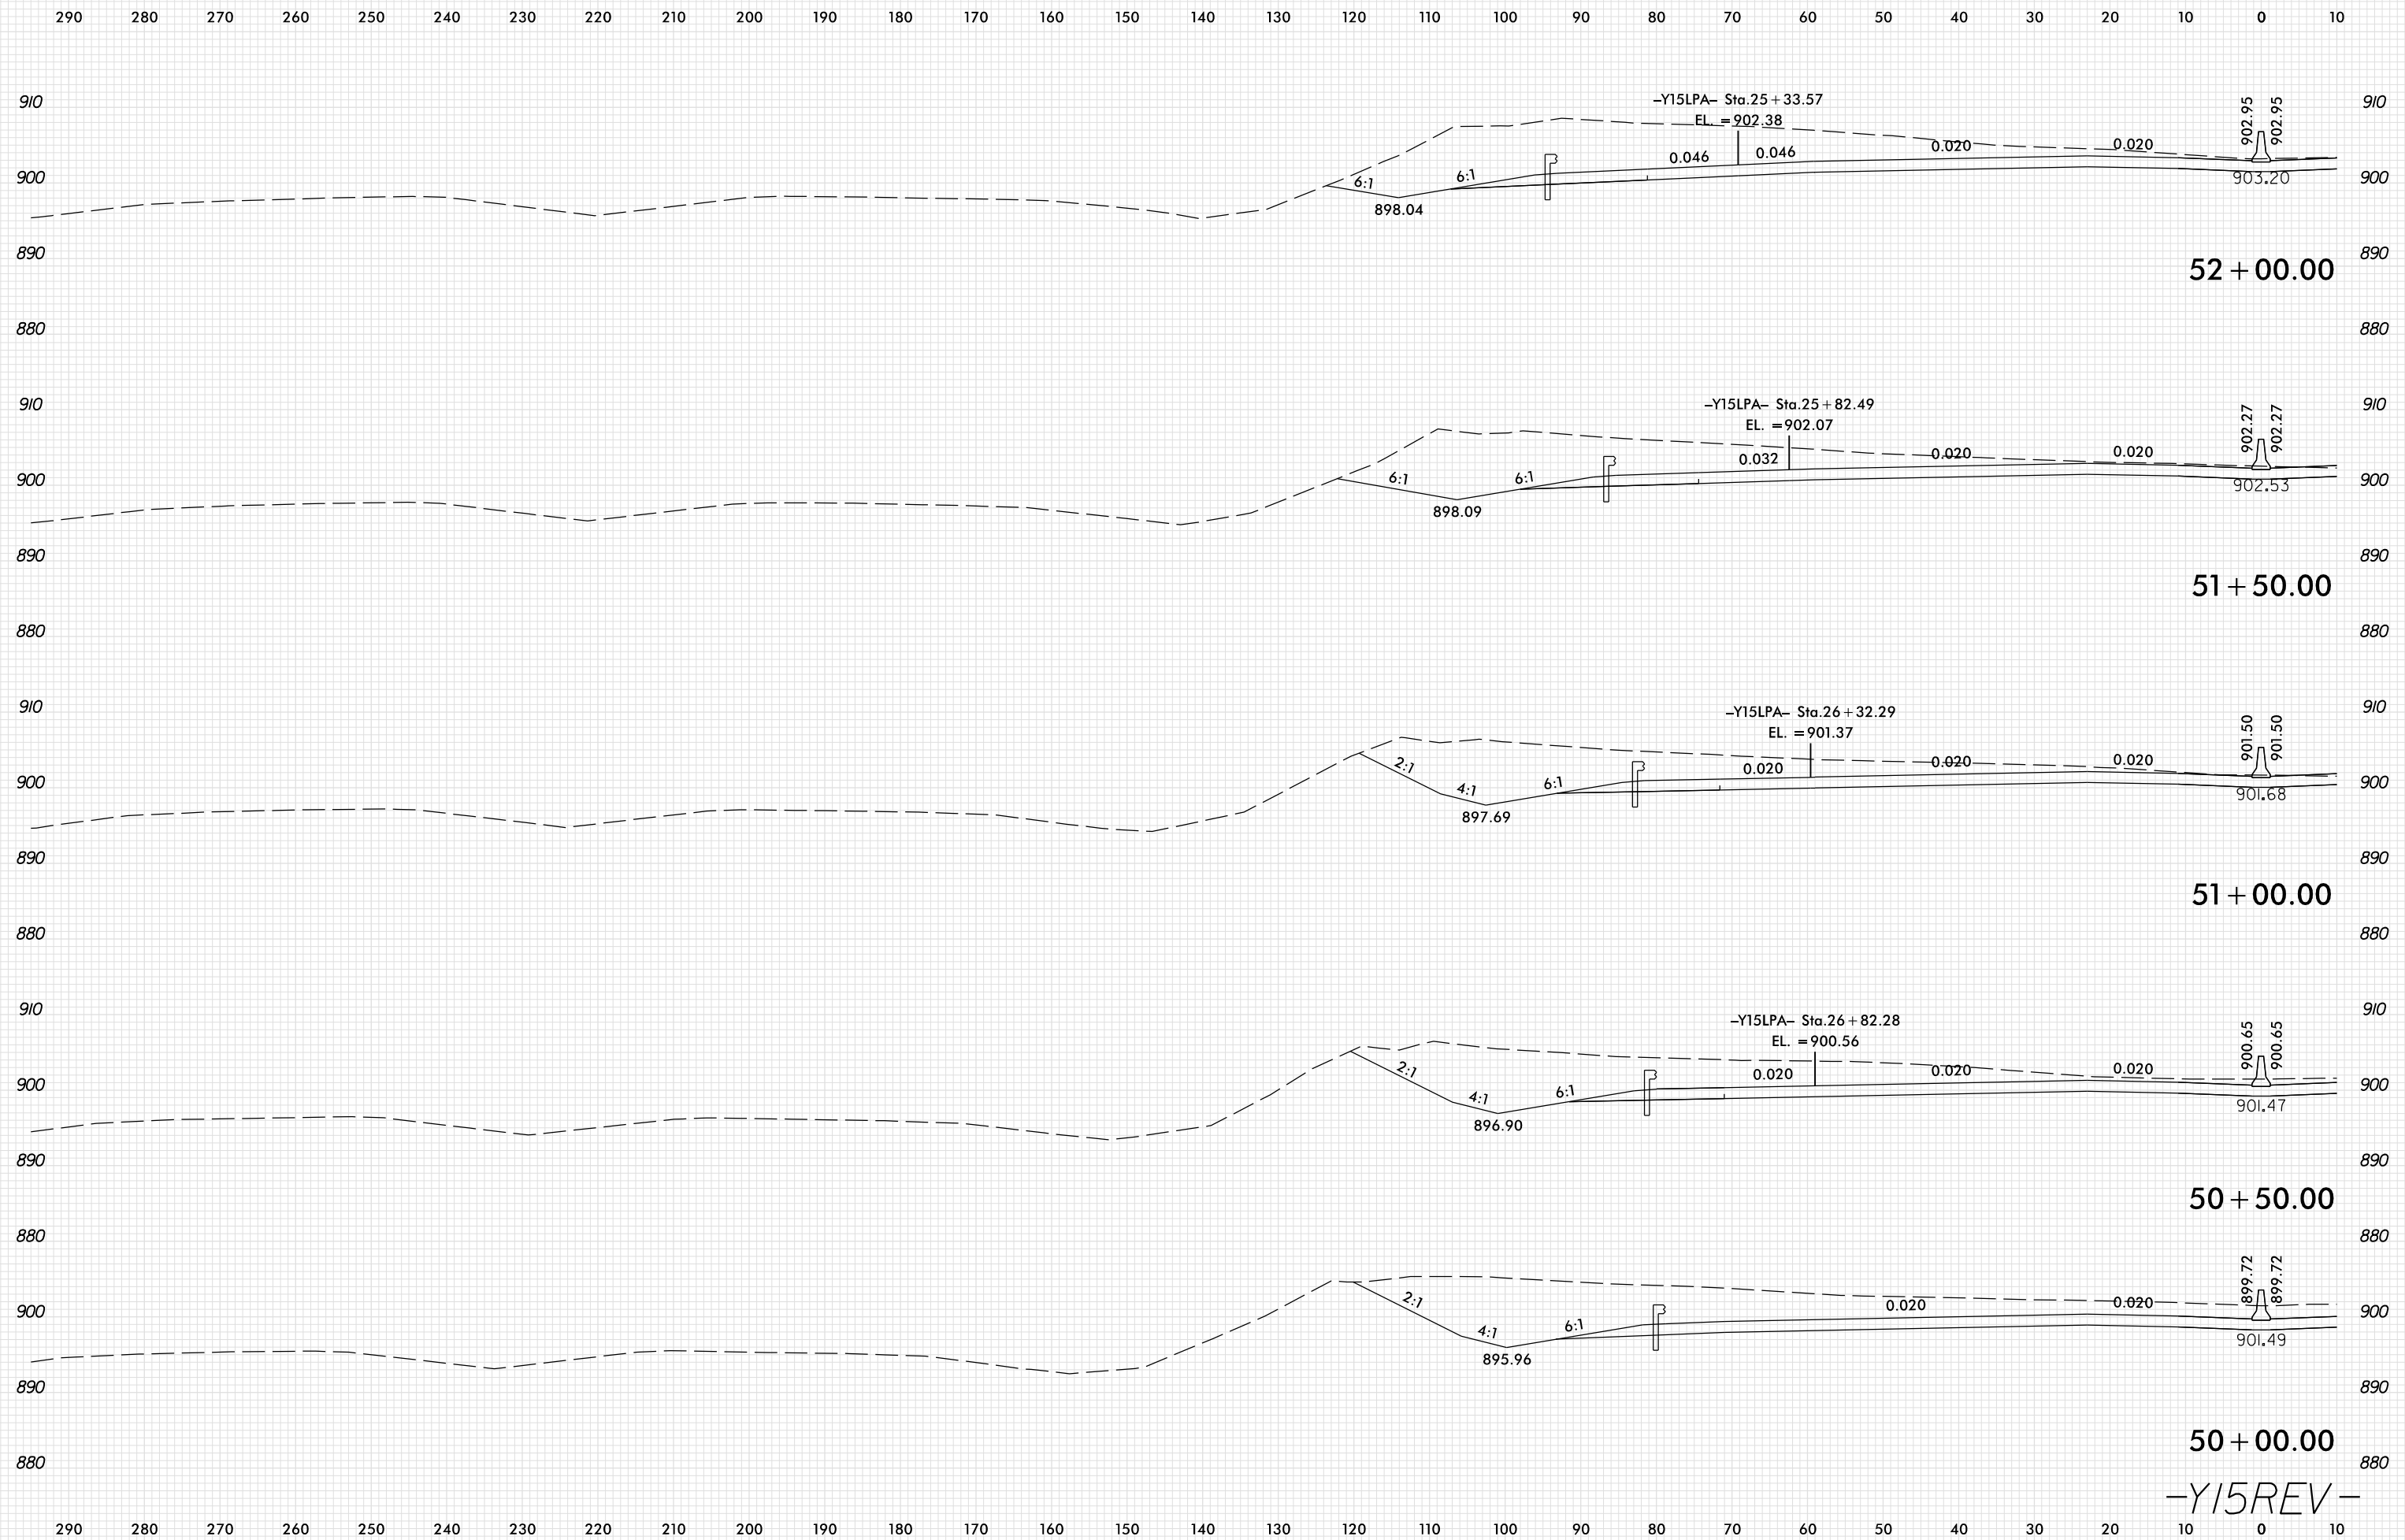

8/23/99

-Y15REV-

PLOT DRIVER: NCD01_pdr_color_eng_100.plt
 USER: SPEREIRA
 DATE: 6/10/2021
 TIME: 2:22:57 PM
 FILE: \