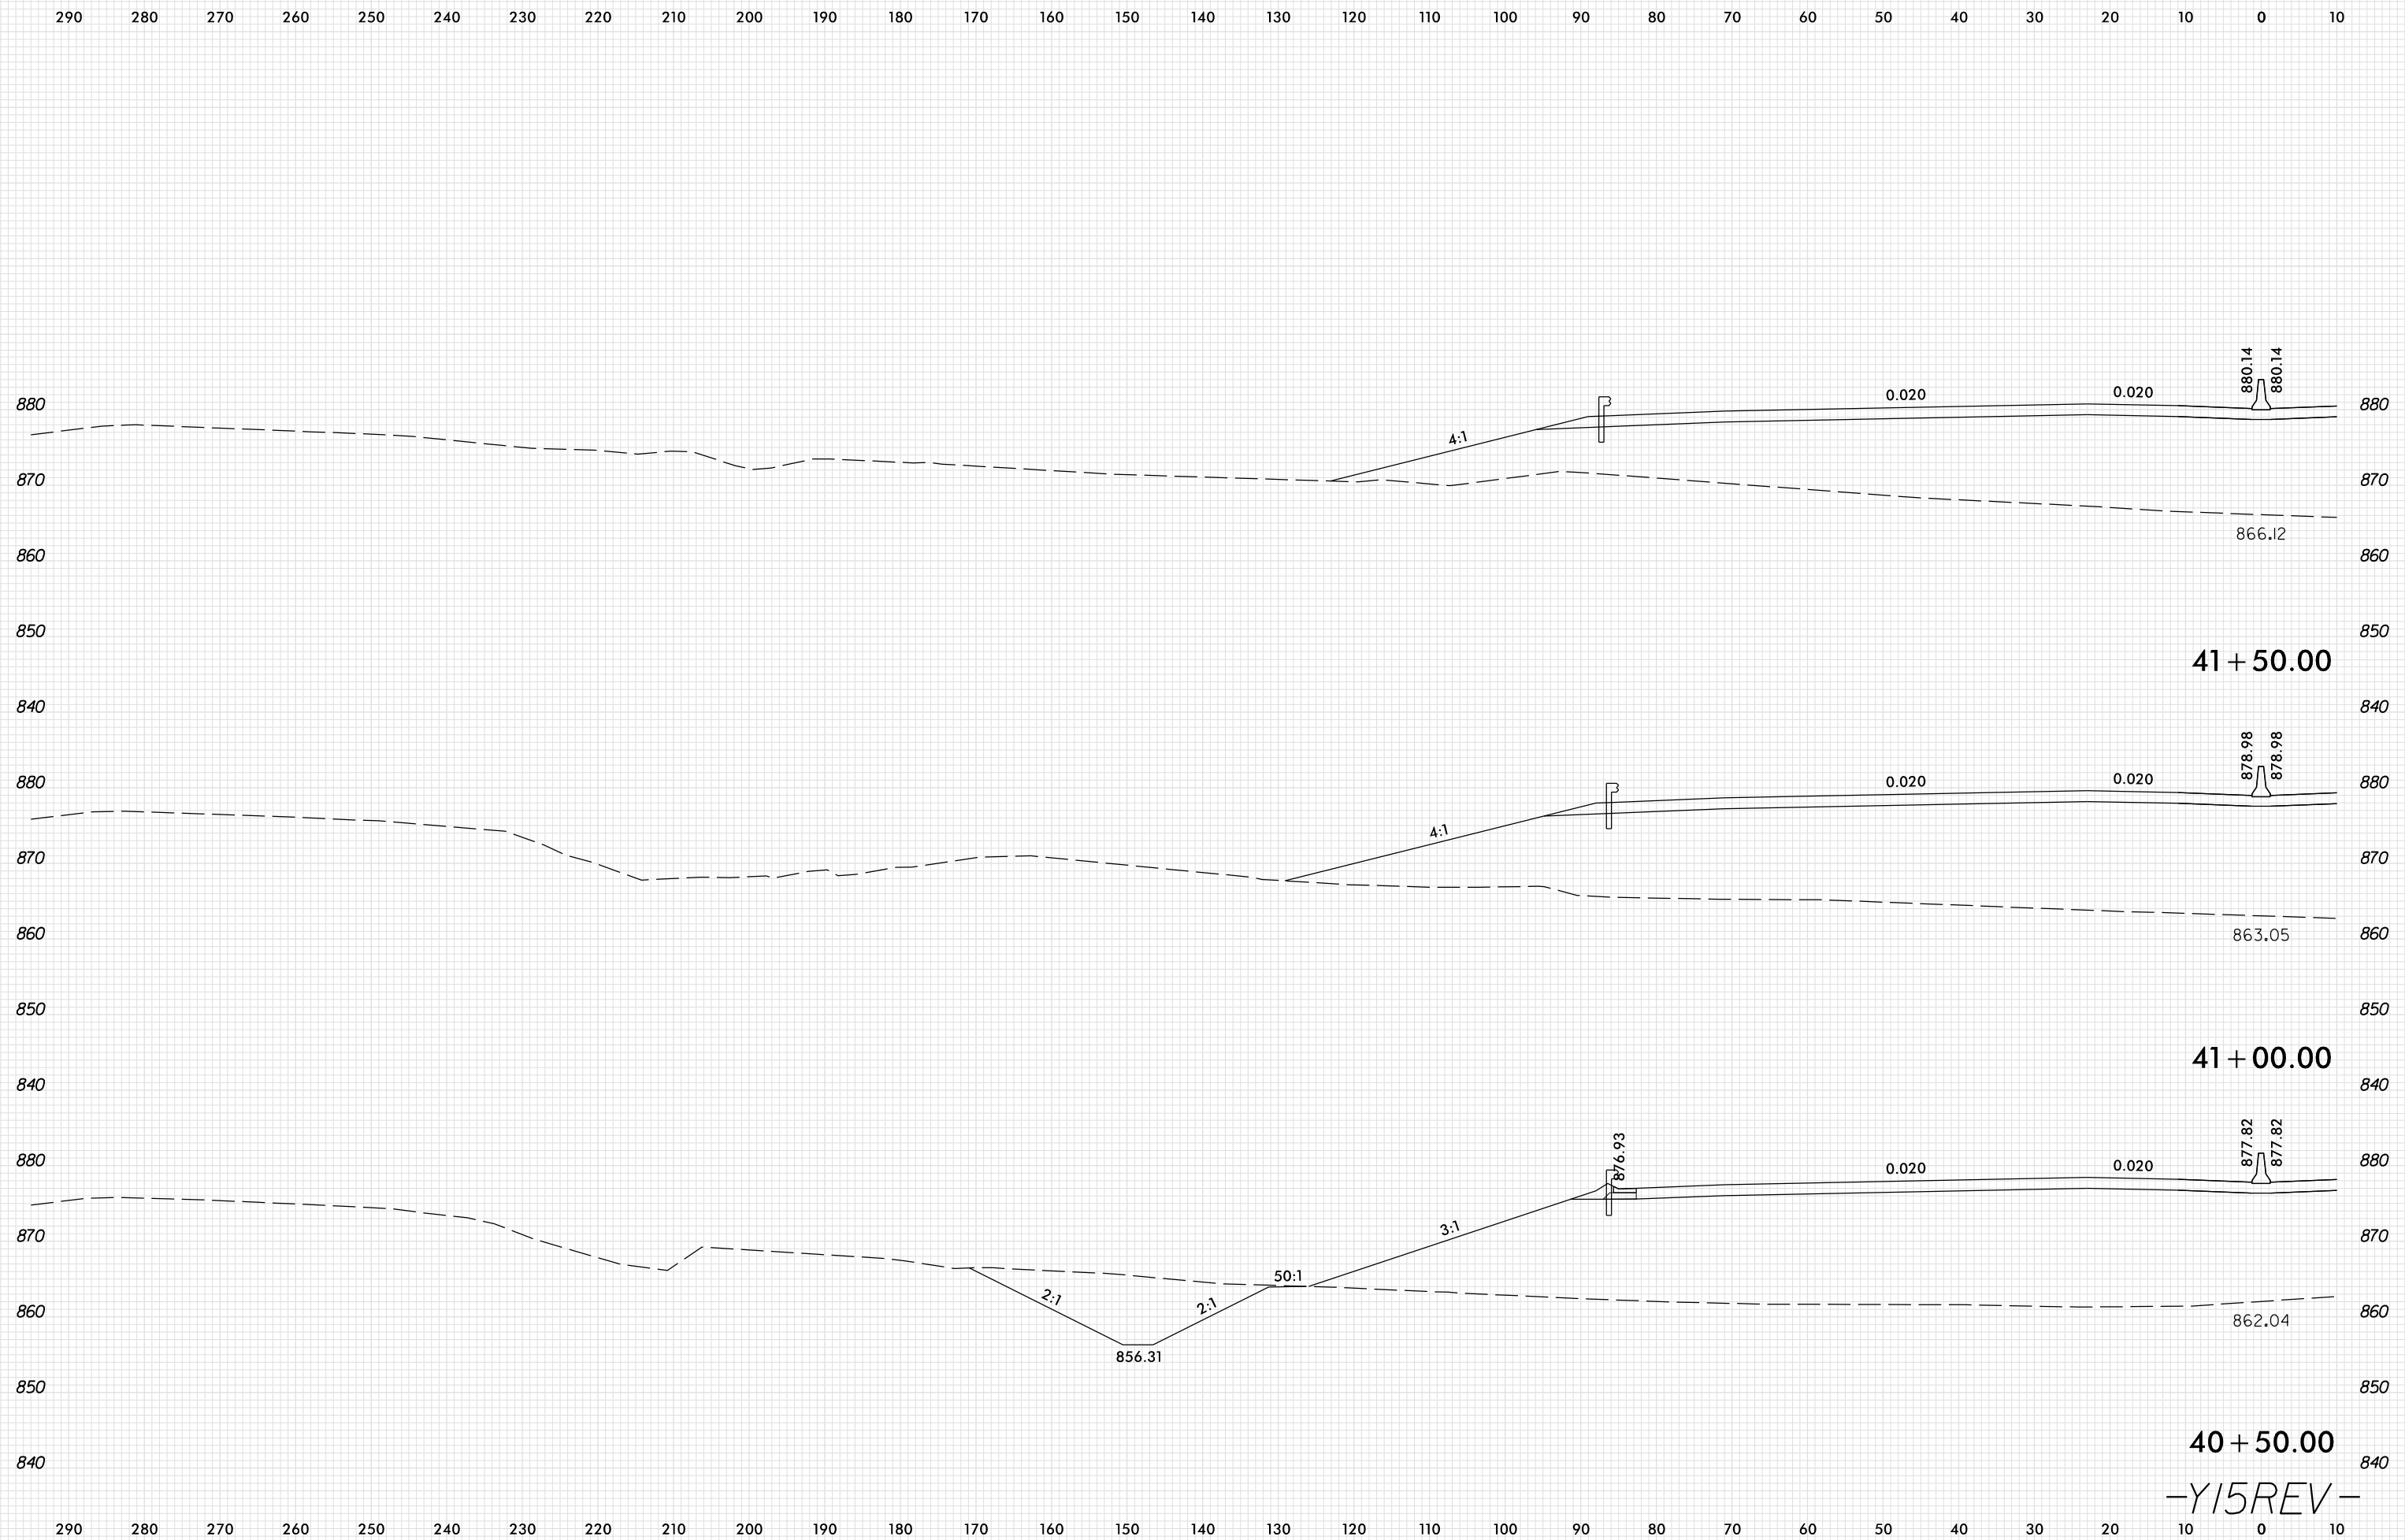

8/23/99

PLOT DRIVER: NCDOT\_pdf\_color\_eng\_100.plt  
 USER: SPEREIRA  
 DATE: 6/10/2021  
 TIME: 2:22:54 PM  
 FILE: \

-Y15REV-