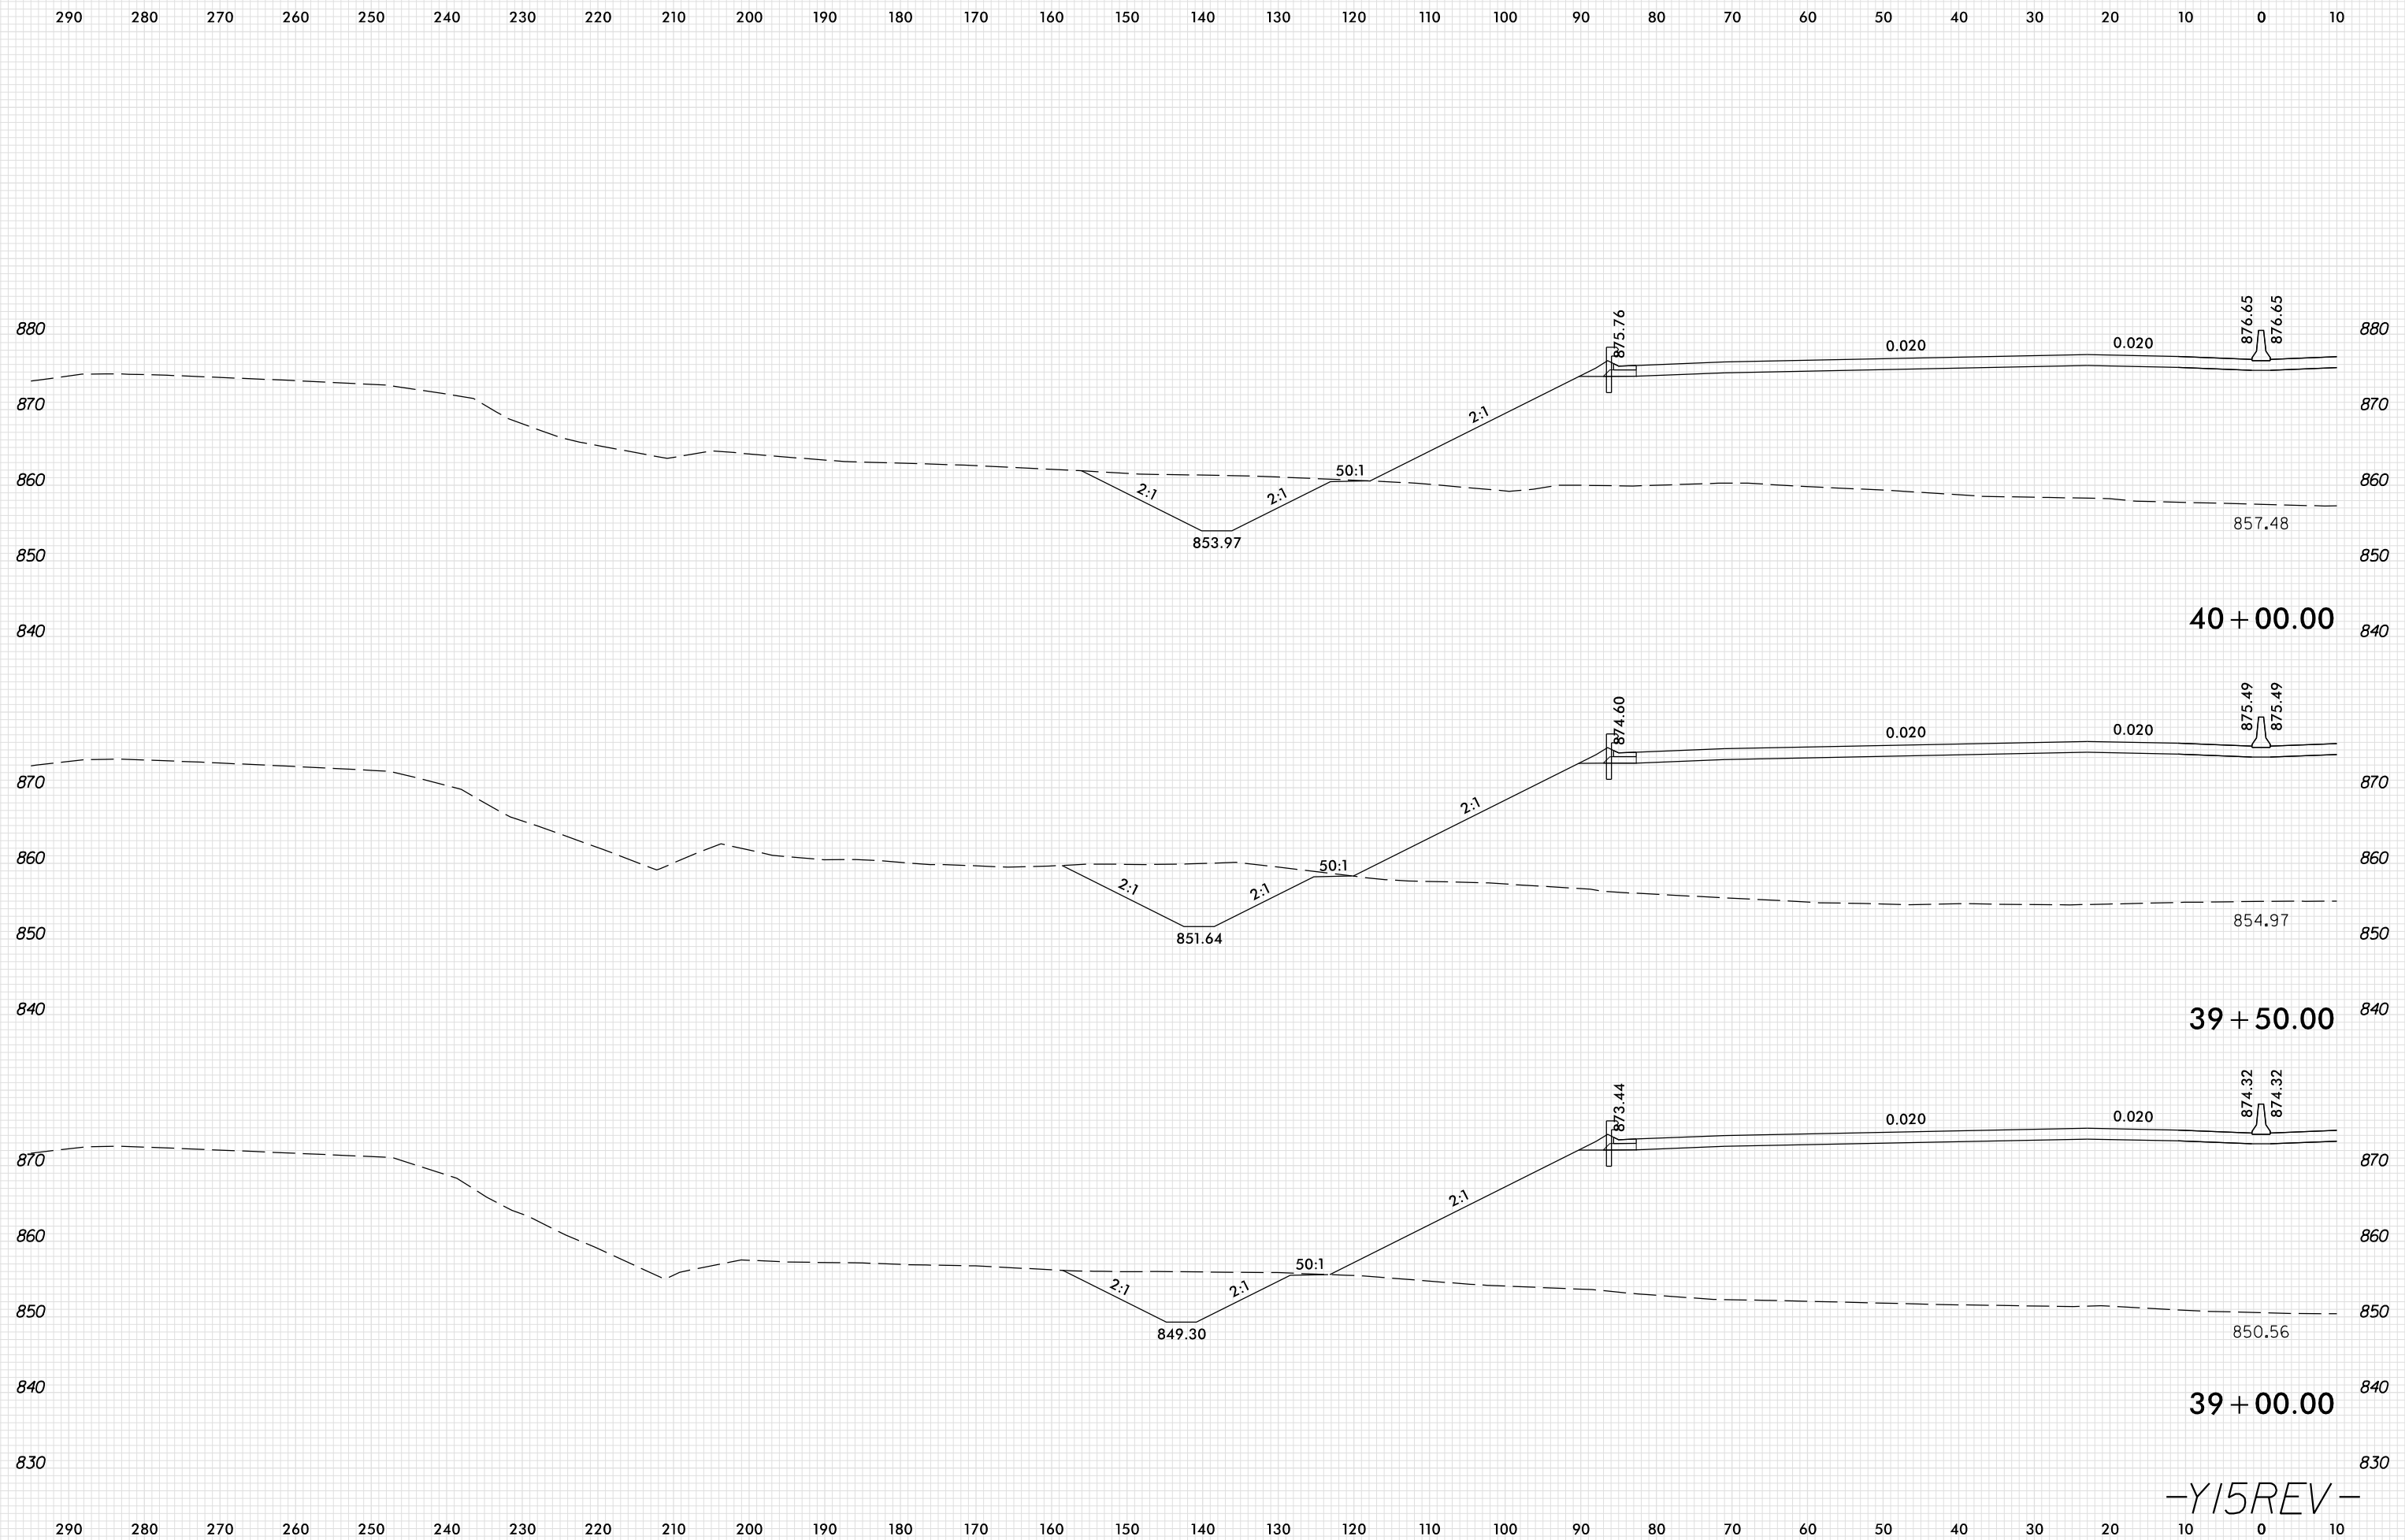

8/23/99

PLOT DRIVER: NCD01\_pdf\_color\_eng\_100.plt  
 USER: SPEREIRA  
 DATE: 6/10/2021  
 TIME: 2:22:53 PM  
 FILE: \

-Y15REV-