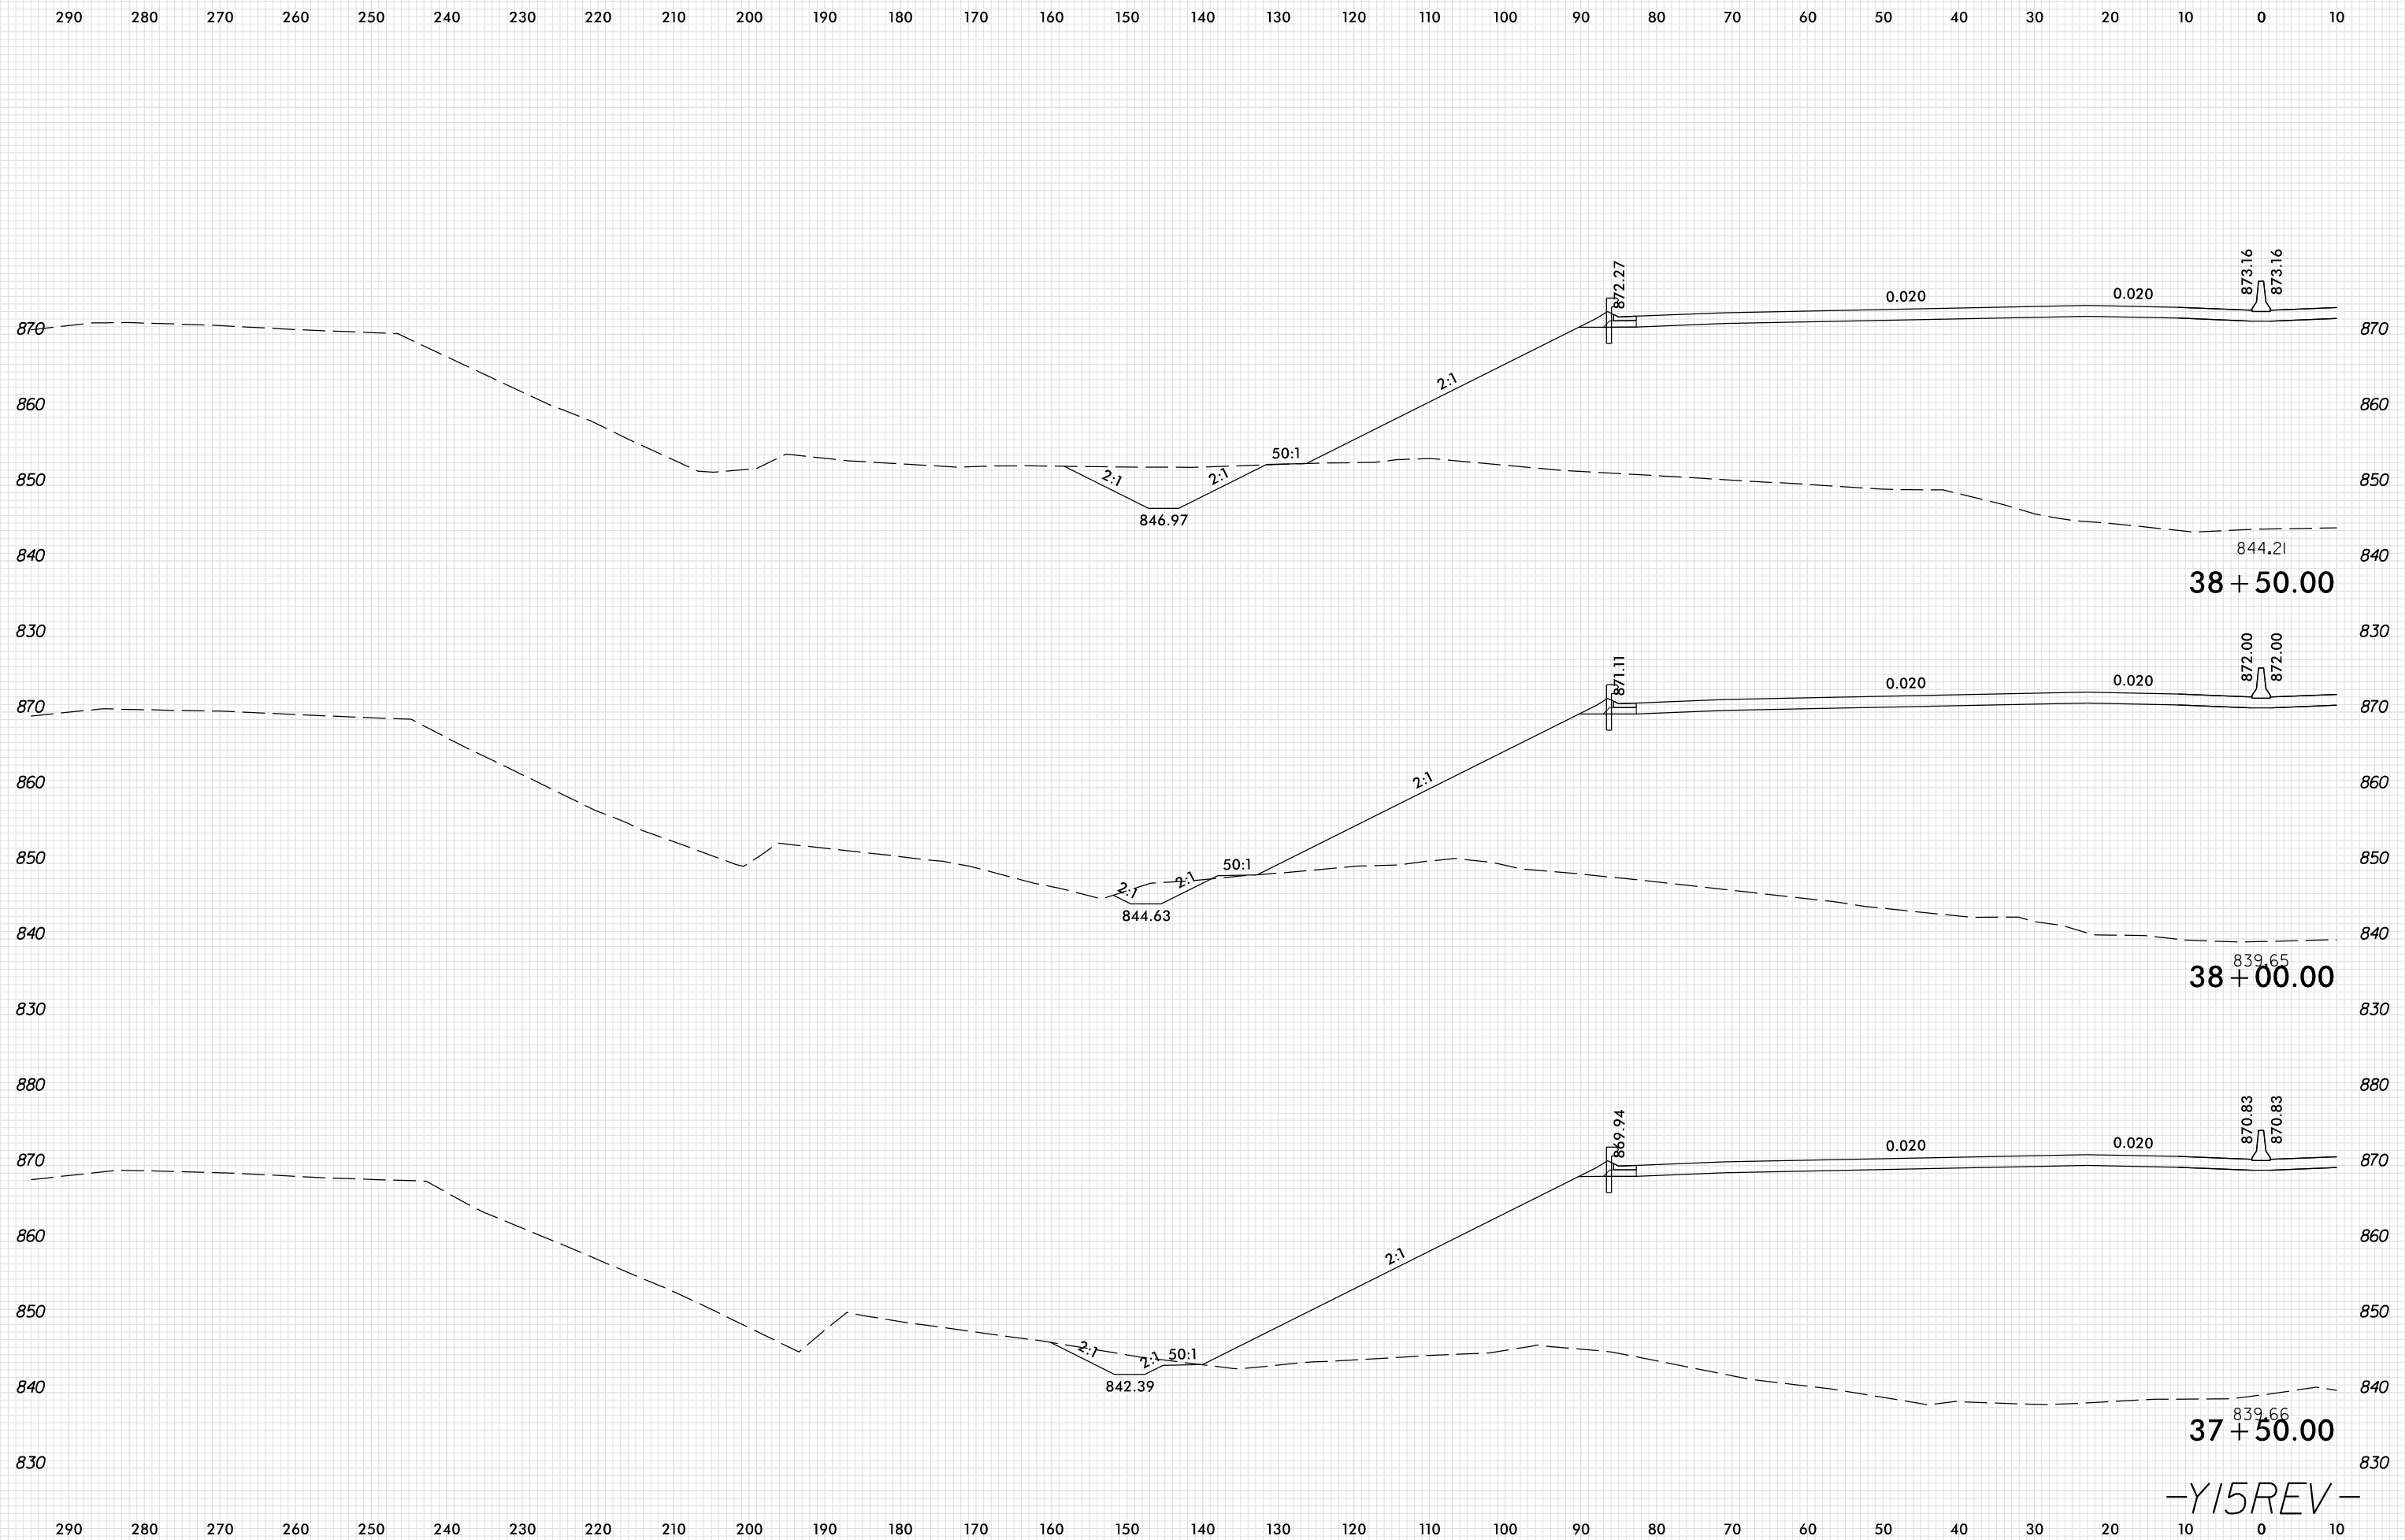

8/23/99

PLOT DRIVER: NCDOT_pdf_color_eng_100.plt
 USER: SPEREIRA
 DATE: 6/10/2021
 TIME: 2:22:53 PM
 FILE: \

-Y15REV-