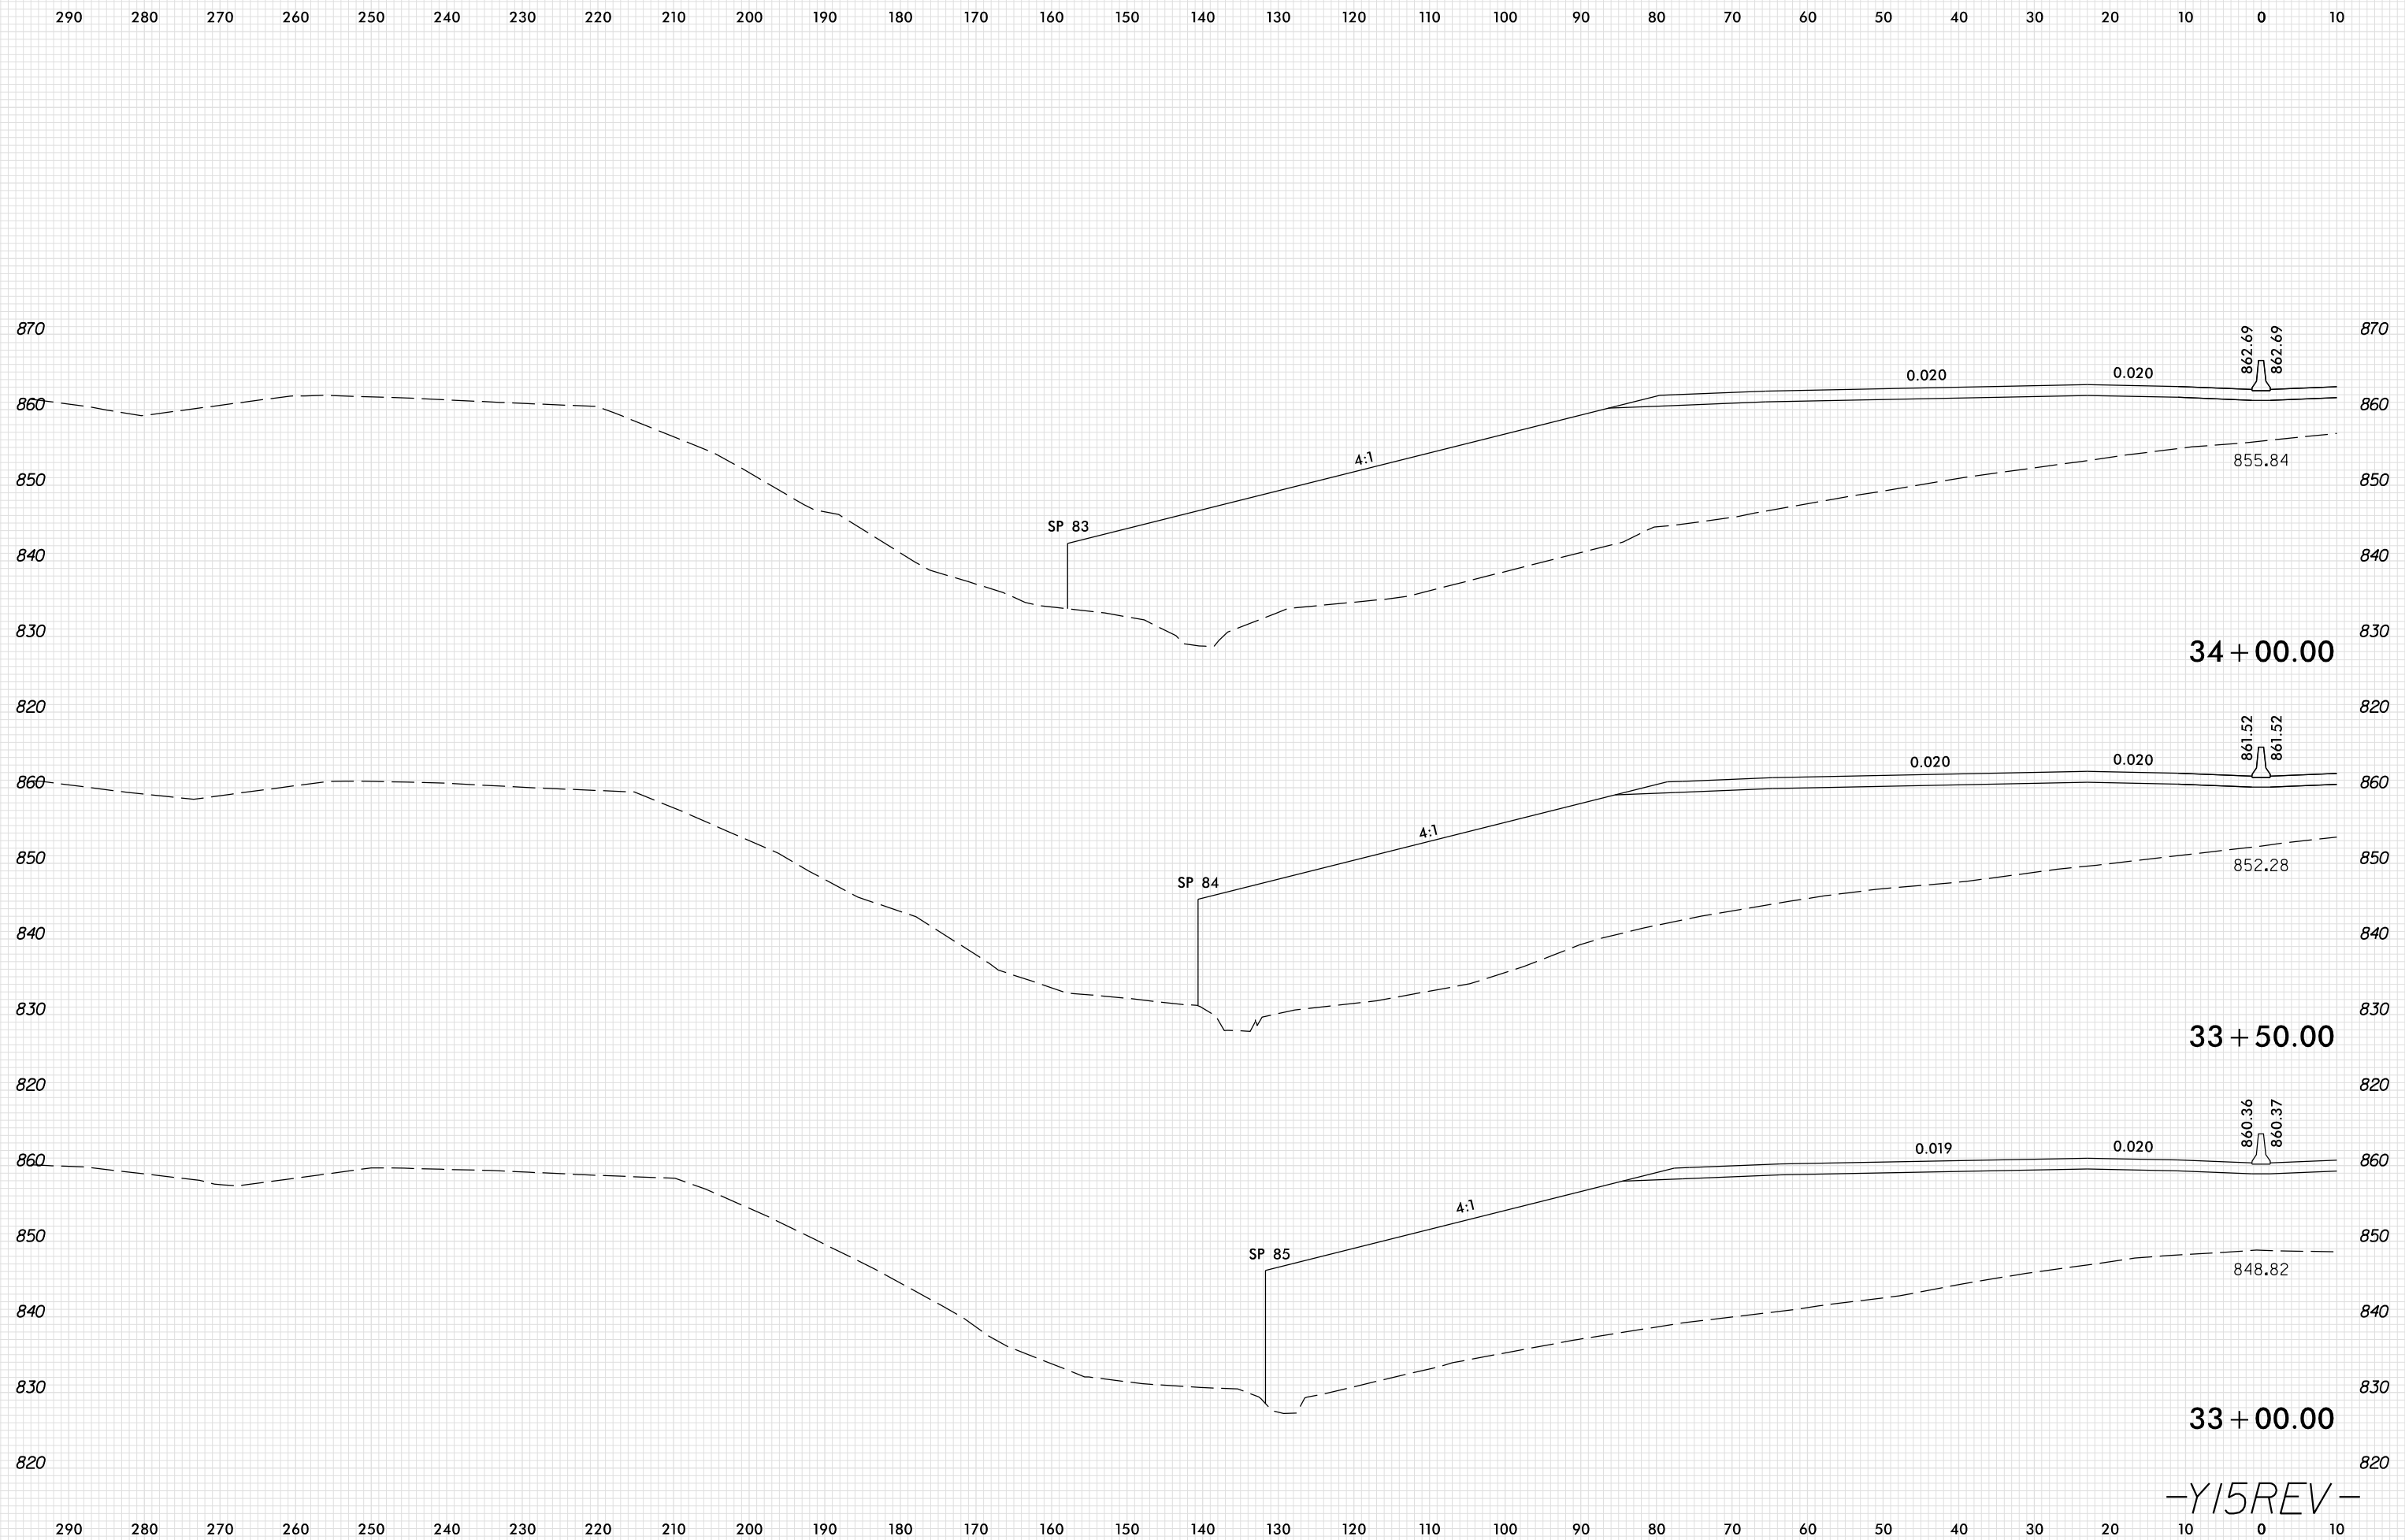

8/23/99

PLOT DRIVER: NCDOT\_pdf\_color\_eng\_100.plt  
 USER: SPEREIRA  
 DATE: 6/10/2021  
 TIME: 2:22:50 PM  
 FILE: \

-Y15REV-