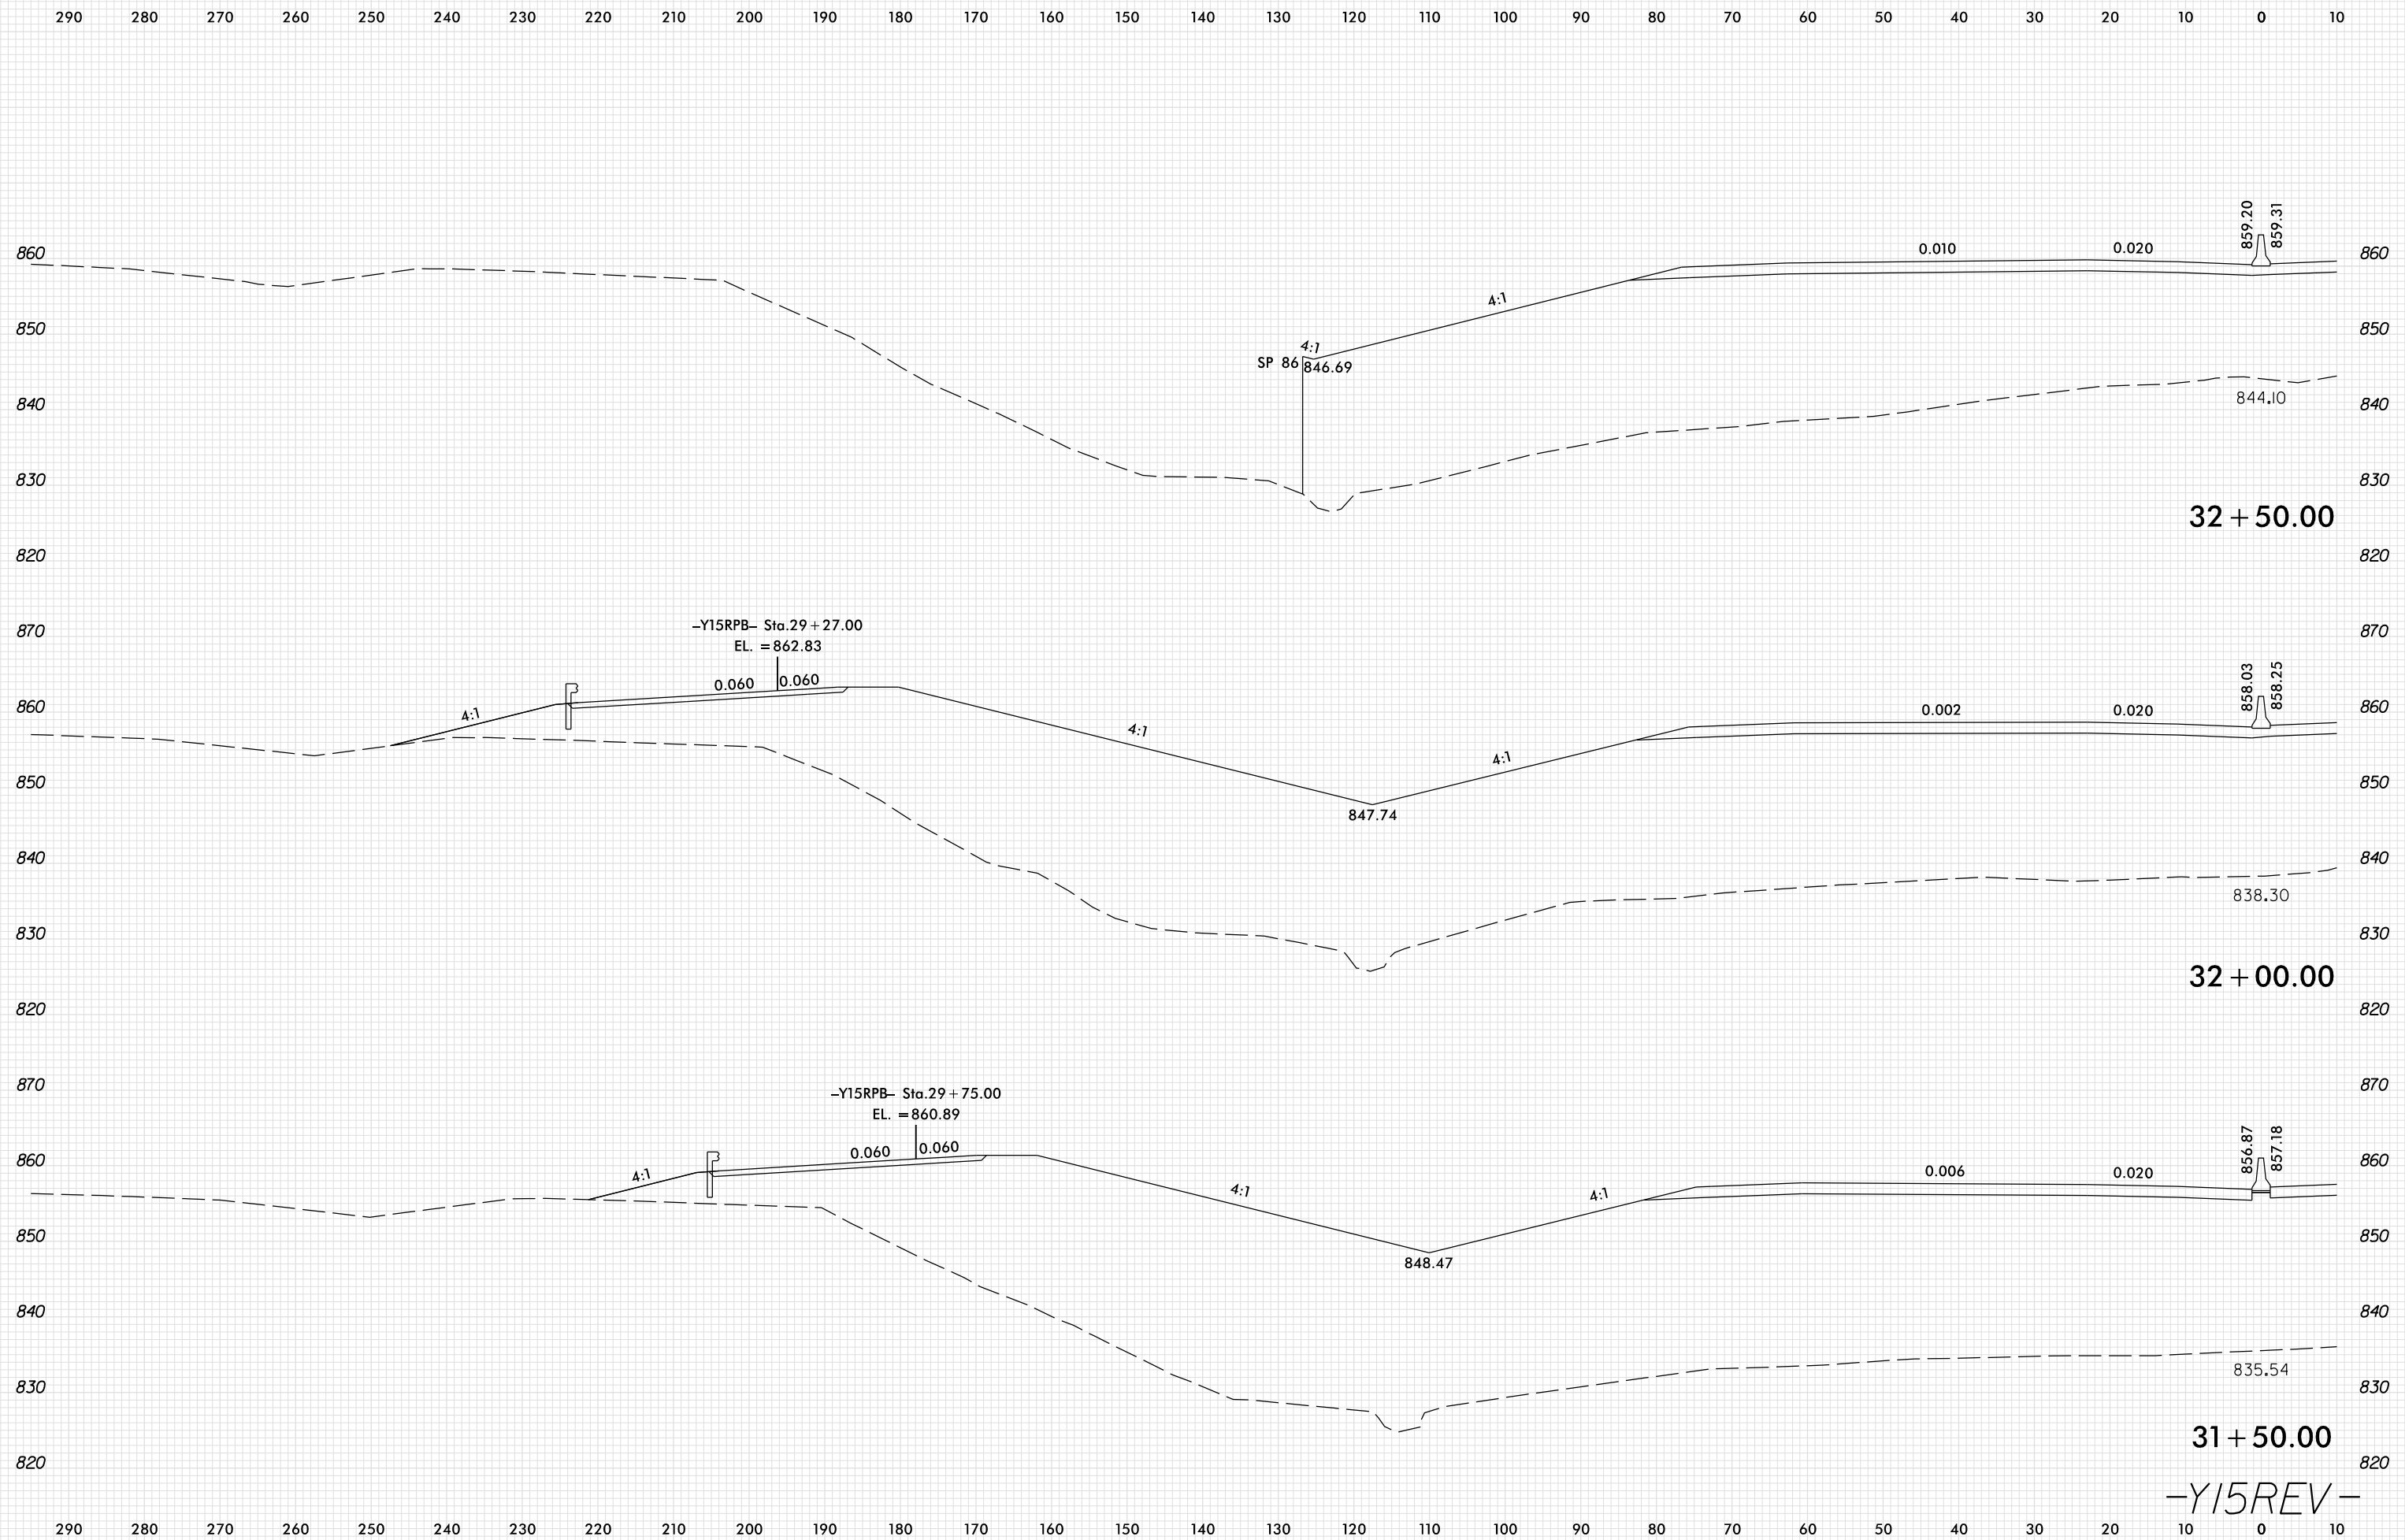

8/23/99

PLOT DRIVER: NCD01\_pdf\_color\_eng\_100.plt  
 USER: SPEREIRA  
 DATE: 6/10/2021  
 TIME: 2:22:49 PM  
 FILE: \

-Y15REV-