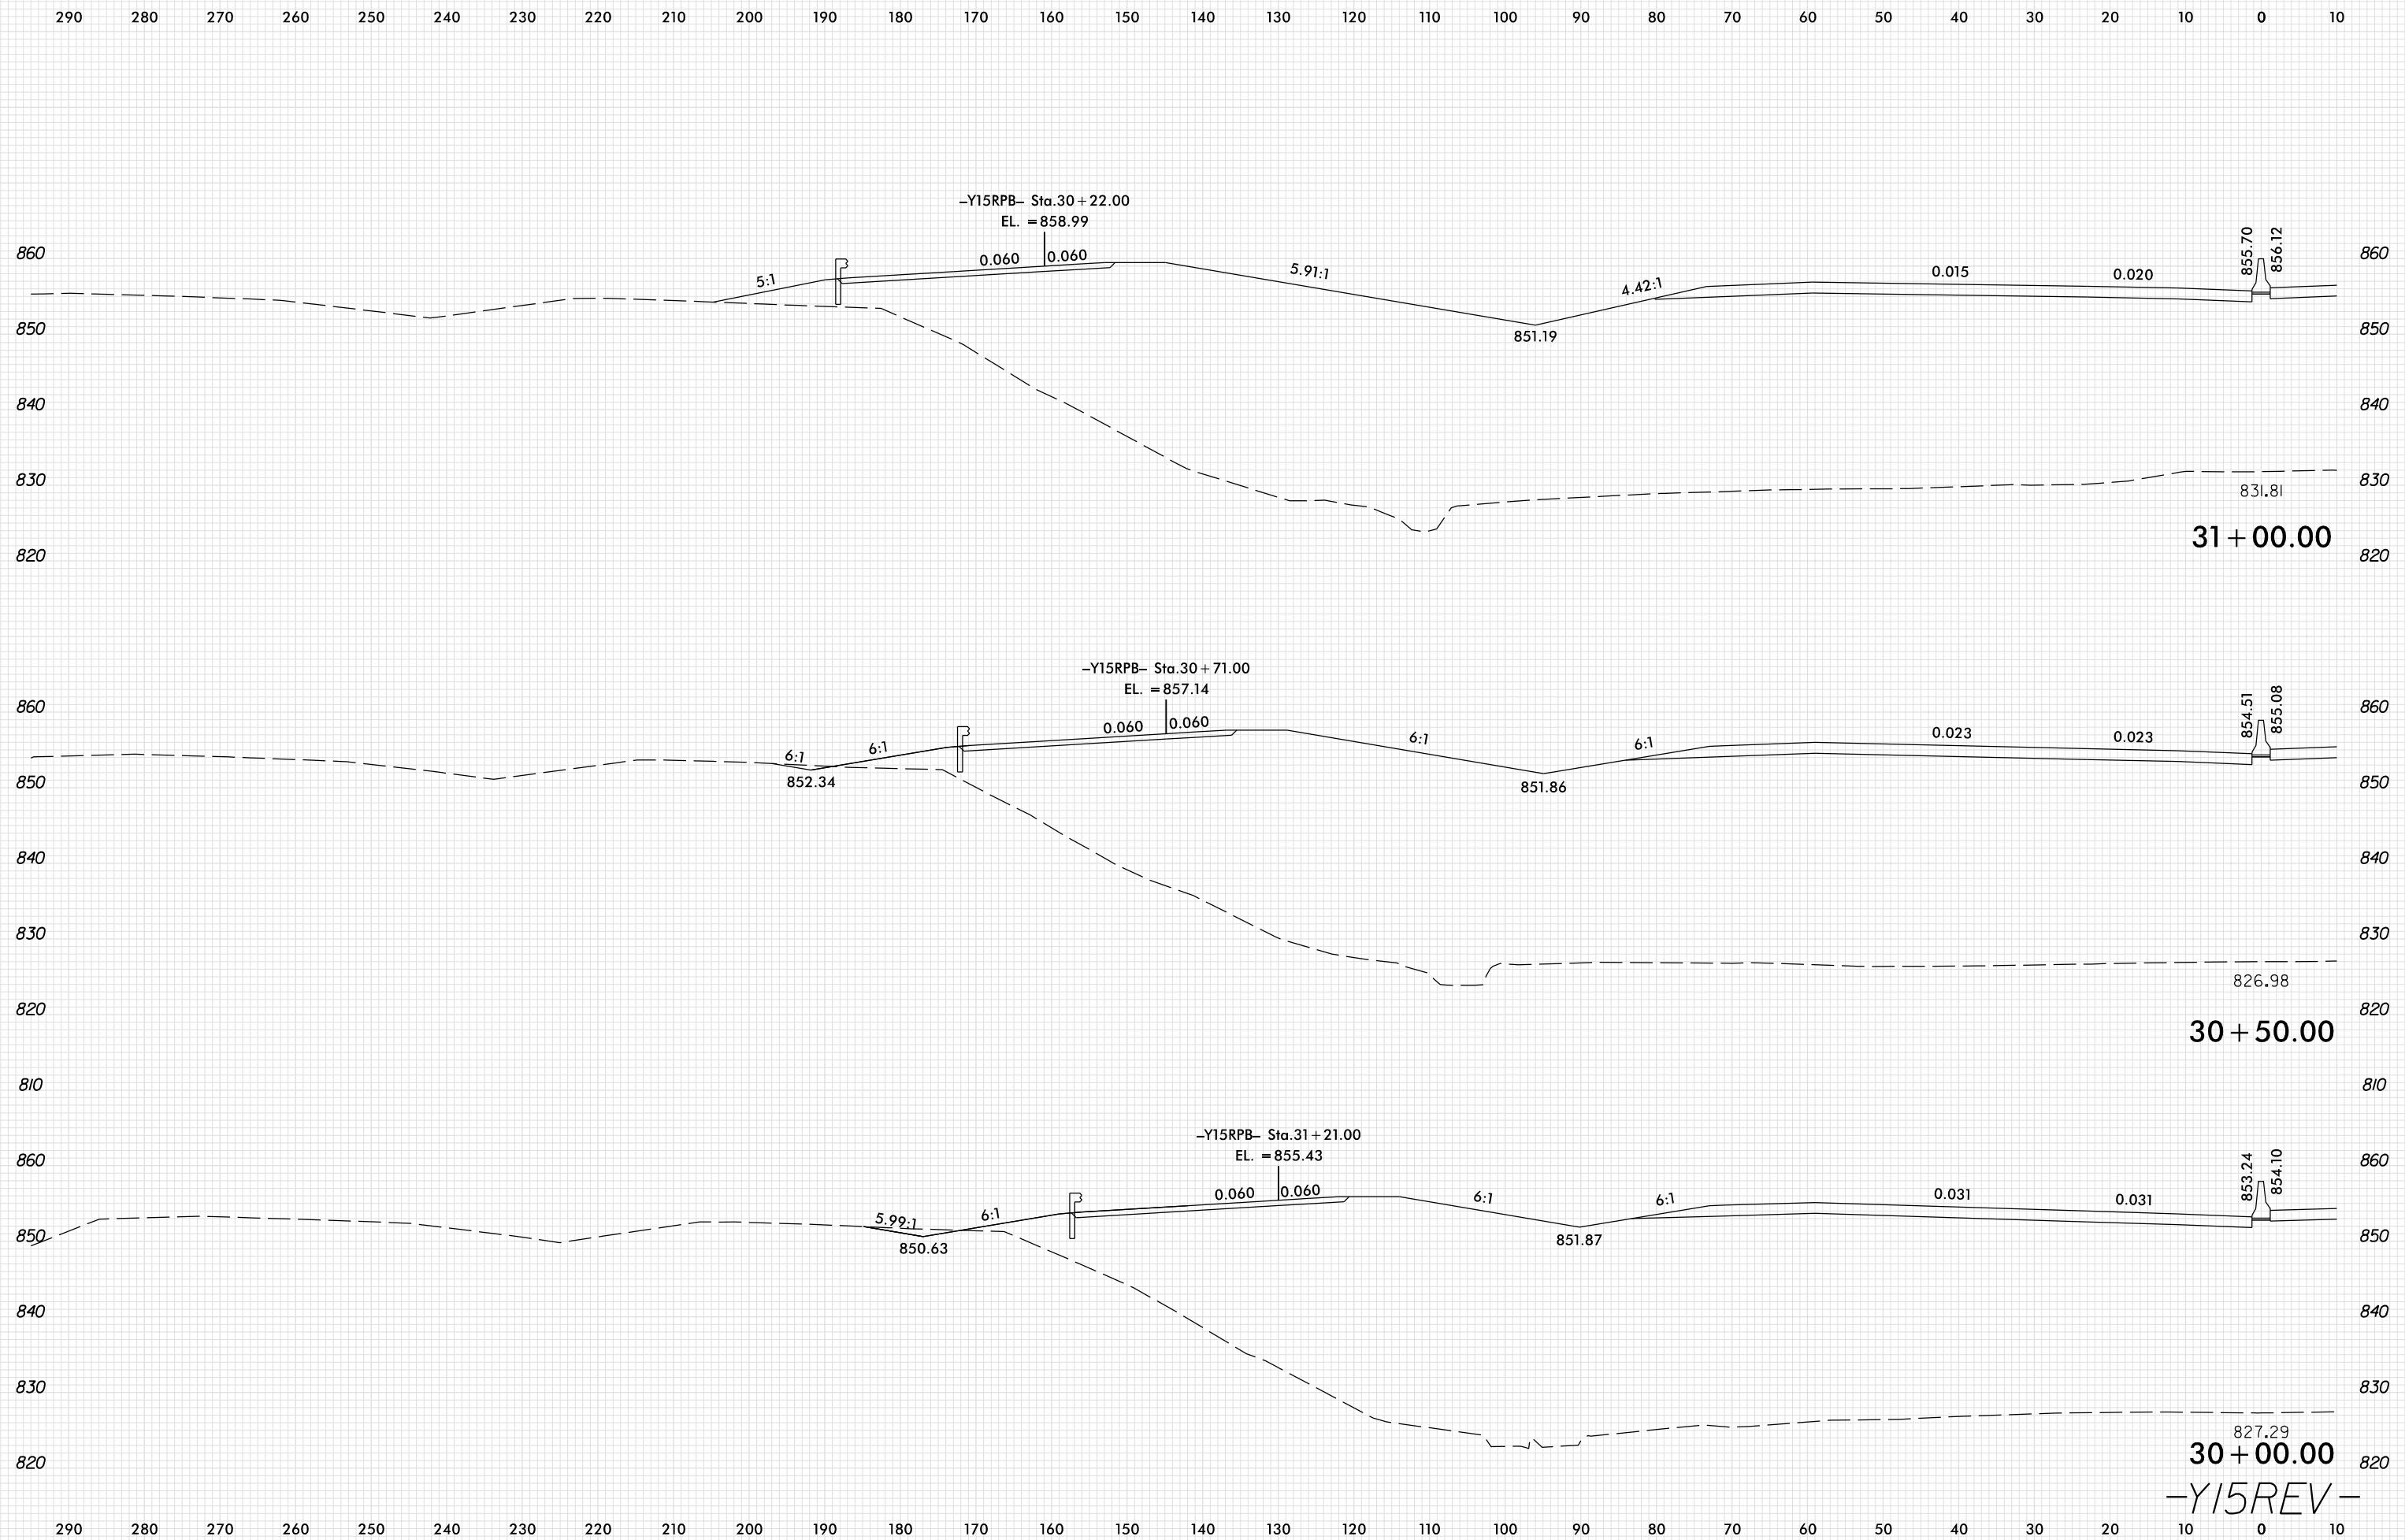

8/23/99

PLOT DRIVER: NCD01_.pdf_color_eng_100.plt
 USER: SPEREIRA
 DATE: 6/10/2021
 TIME: 2:22:49 PM
 FILE: \

827.29
 30+00.00
 -Y15REV-