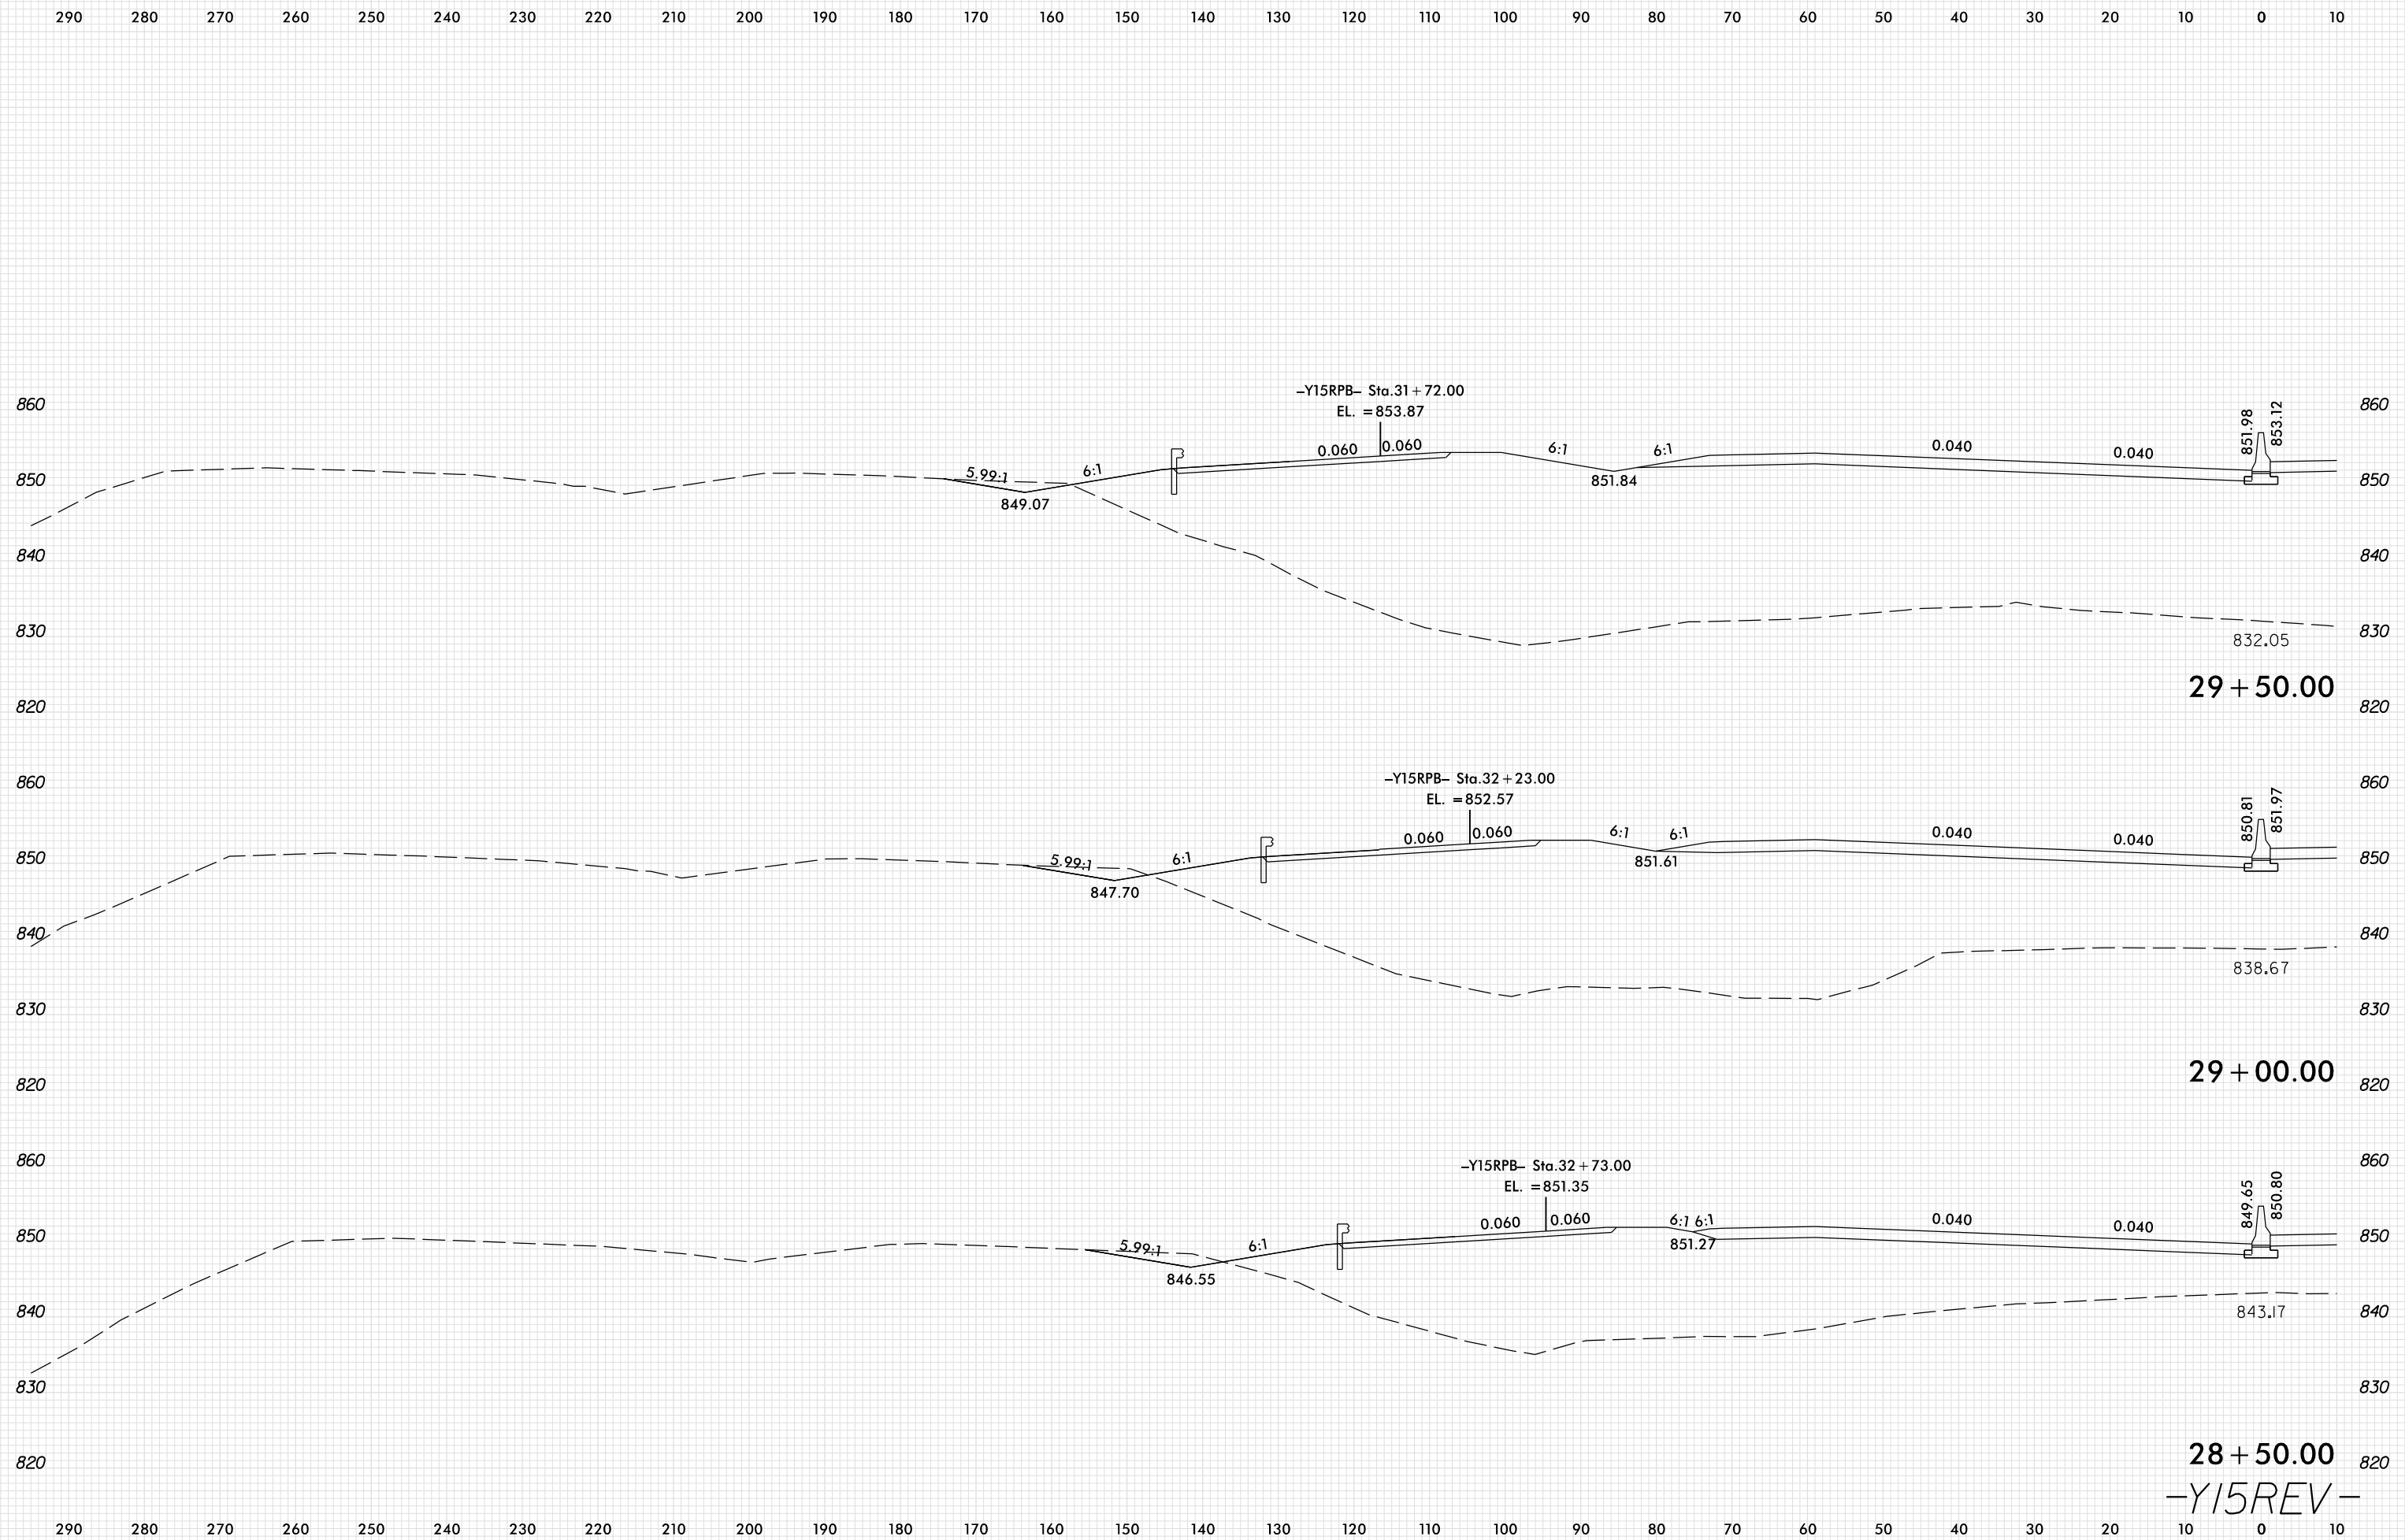

8/23/99

PLOT DRIVER: NCD01_pdf_color_eng_100.plt
 USER: SPEREIRA
 DATE: 6/10/2021
 TIME: 2:22:48 PM
 FILE: \

28+50.00
 -Y15REV-