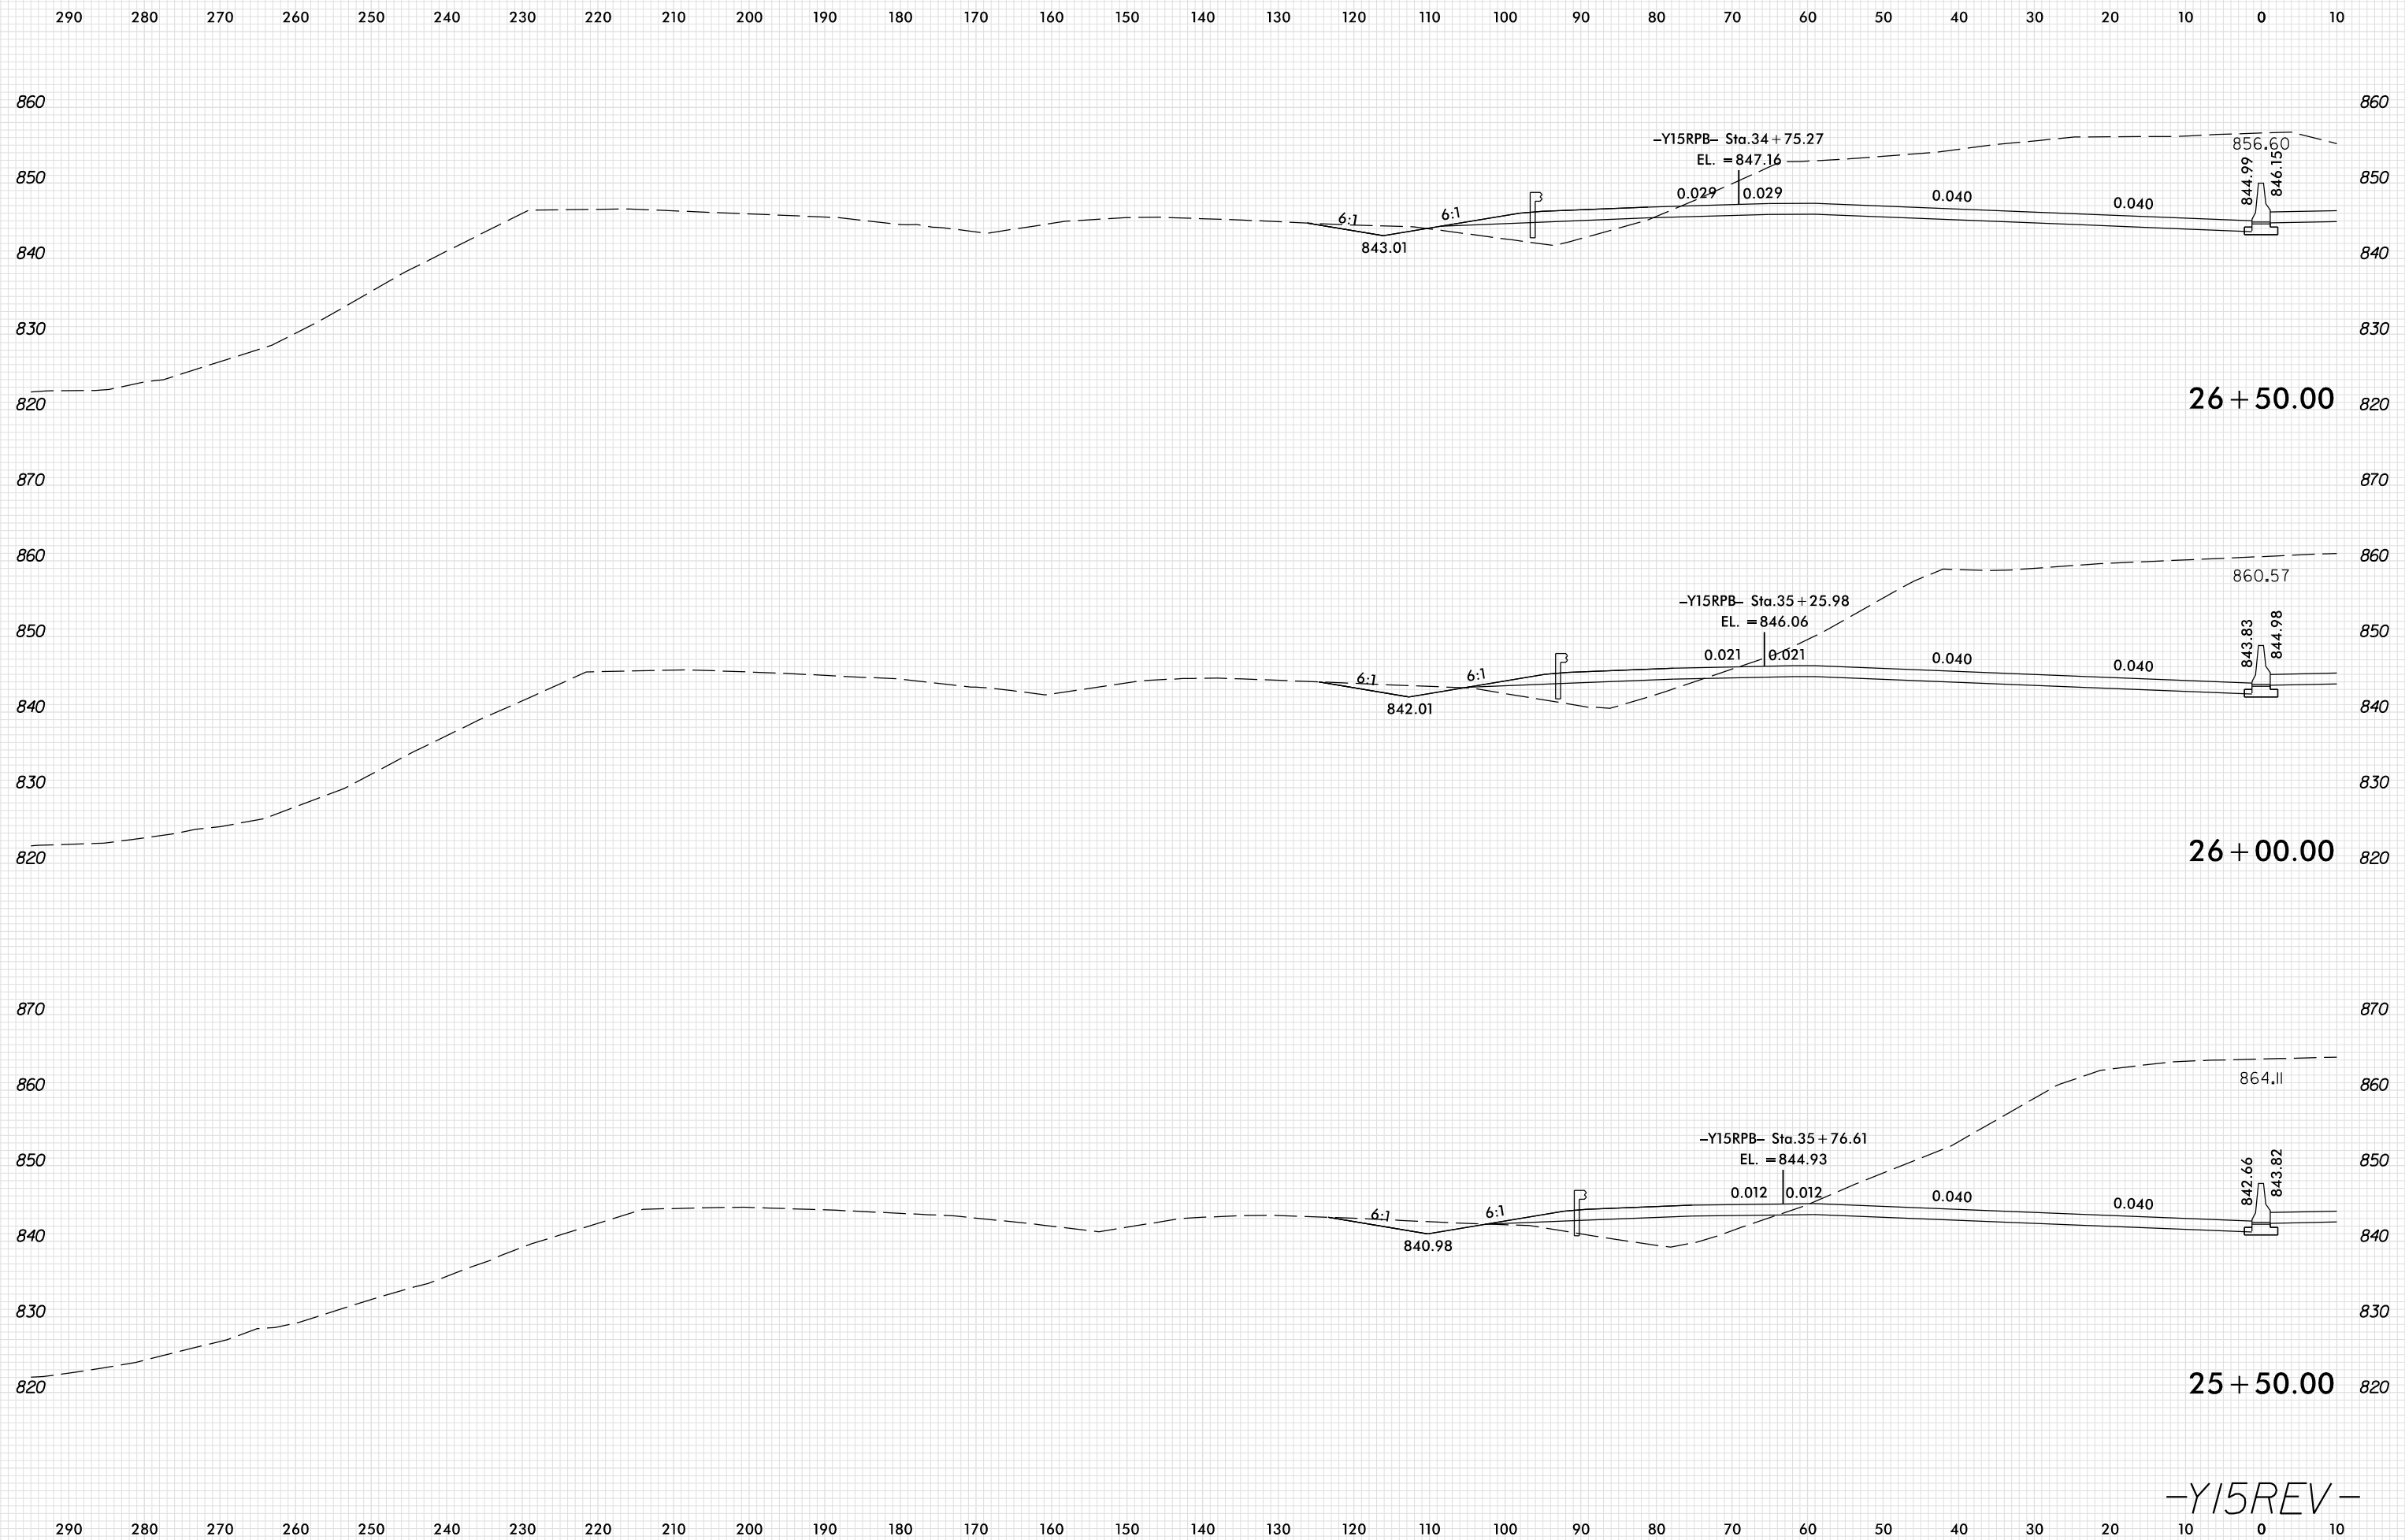

8/23/99

PLOT DRIVER: NCDOT\_pdf\_color\_eng\_100.plt  
 USER: SPEREIRA  
 DATE: 6/10/2021  
 TIME: 2:22:47 PM  
 FILE: \

-Y15REV-