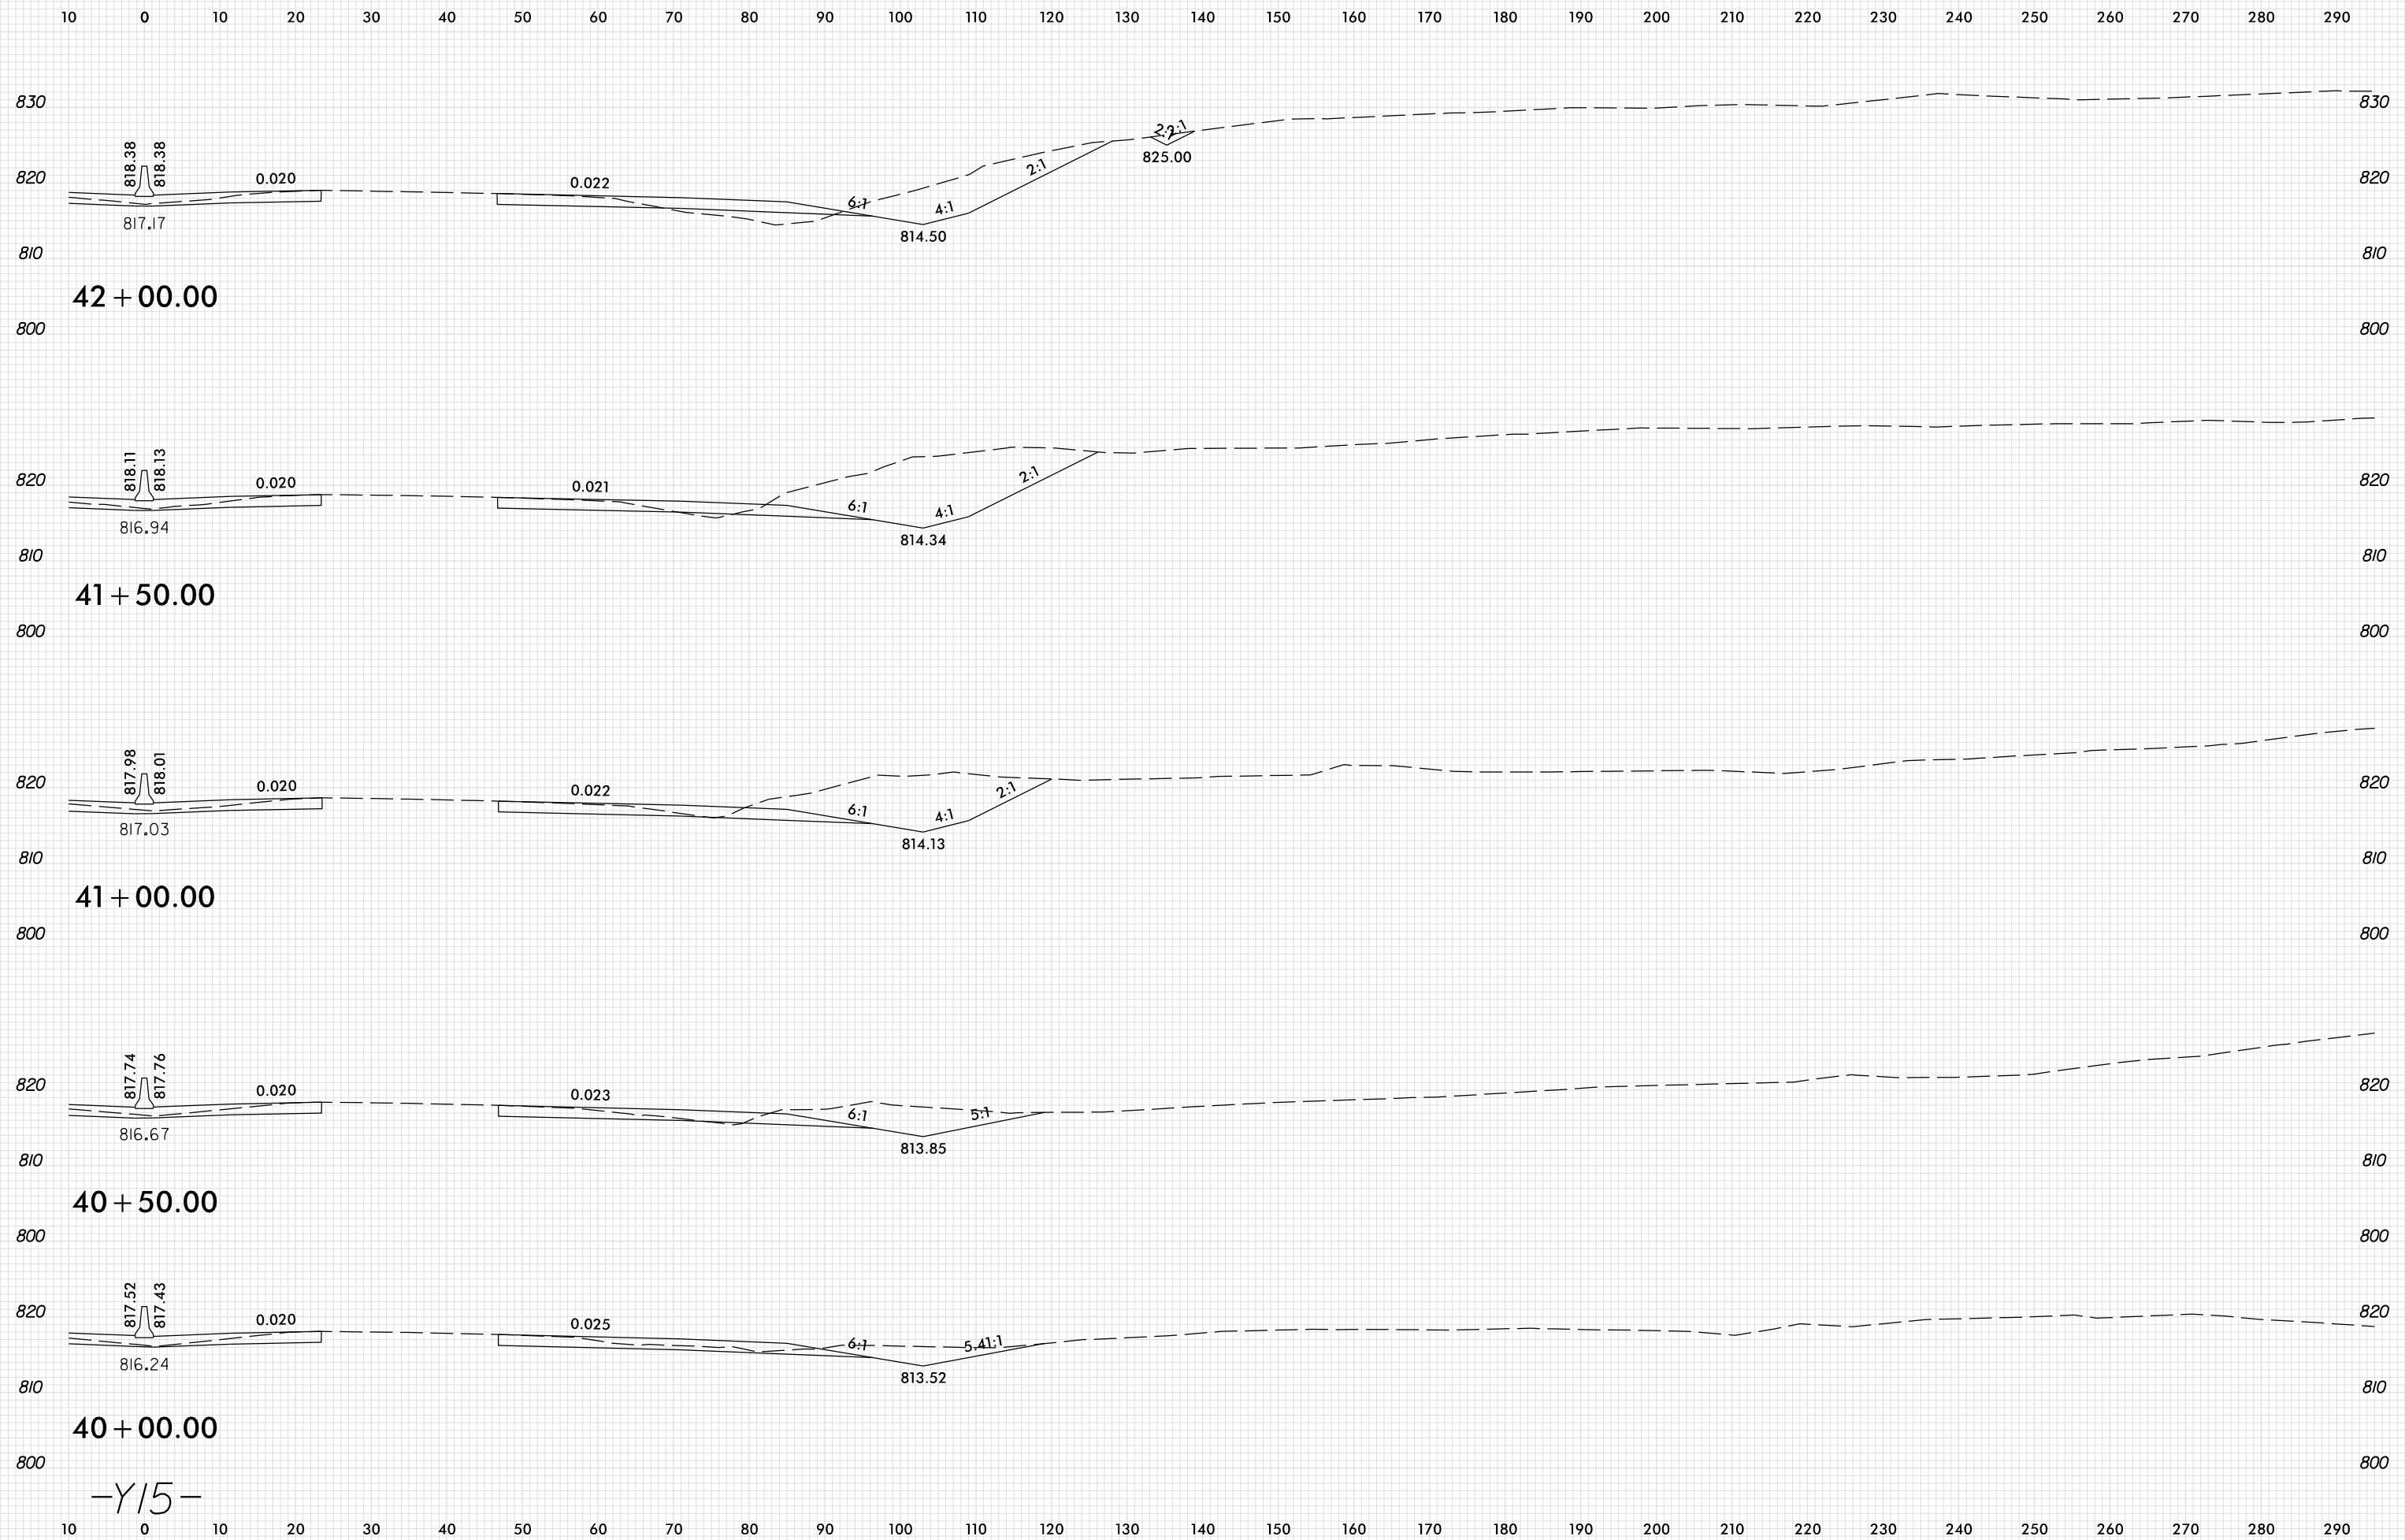

8/23/99

PLOT DRIVER: NCDOT_pdf_color_eng_100.plt
 USER: SPEREIRA
 DATE: 6/10/2021
 TIME: 2:24:59 PM
 FILE: \

-Y15-