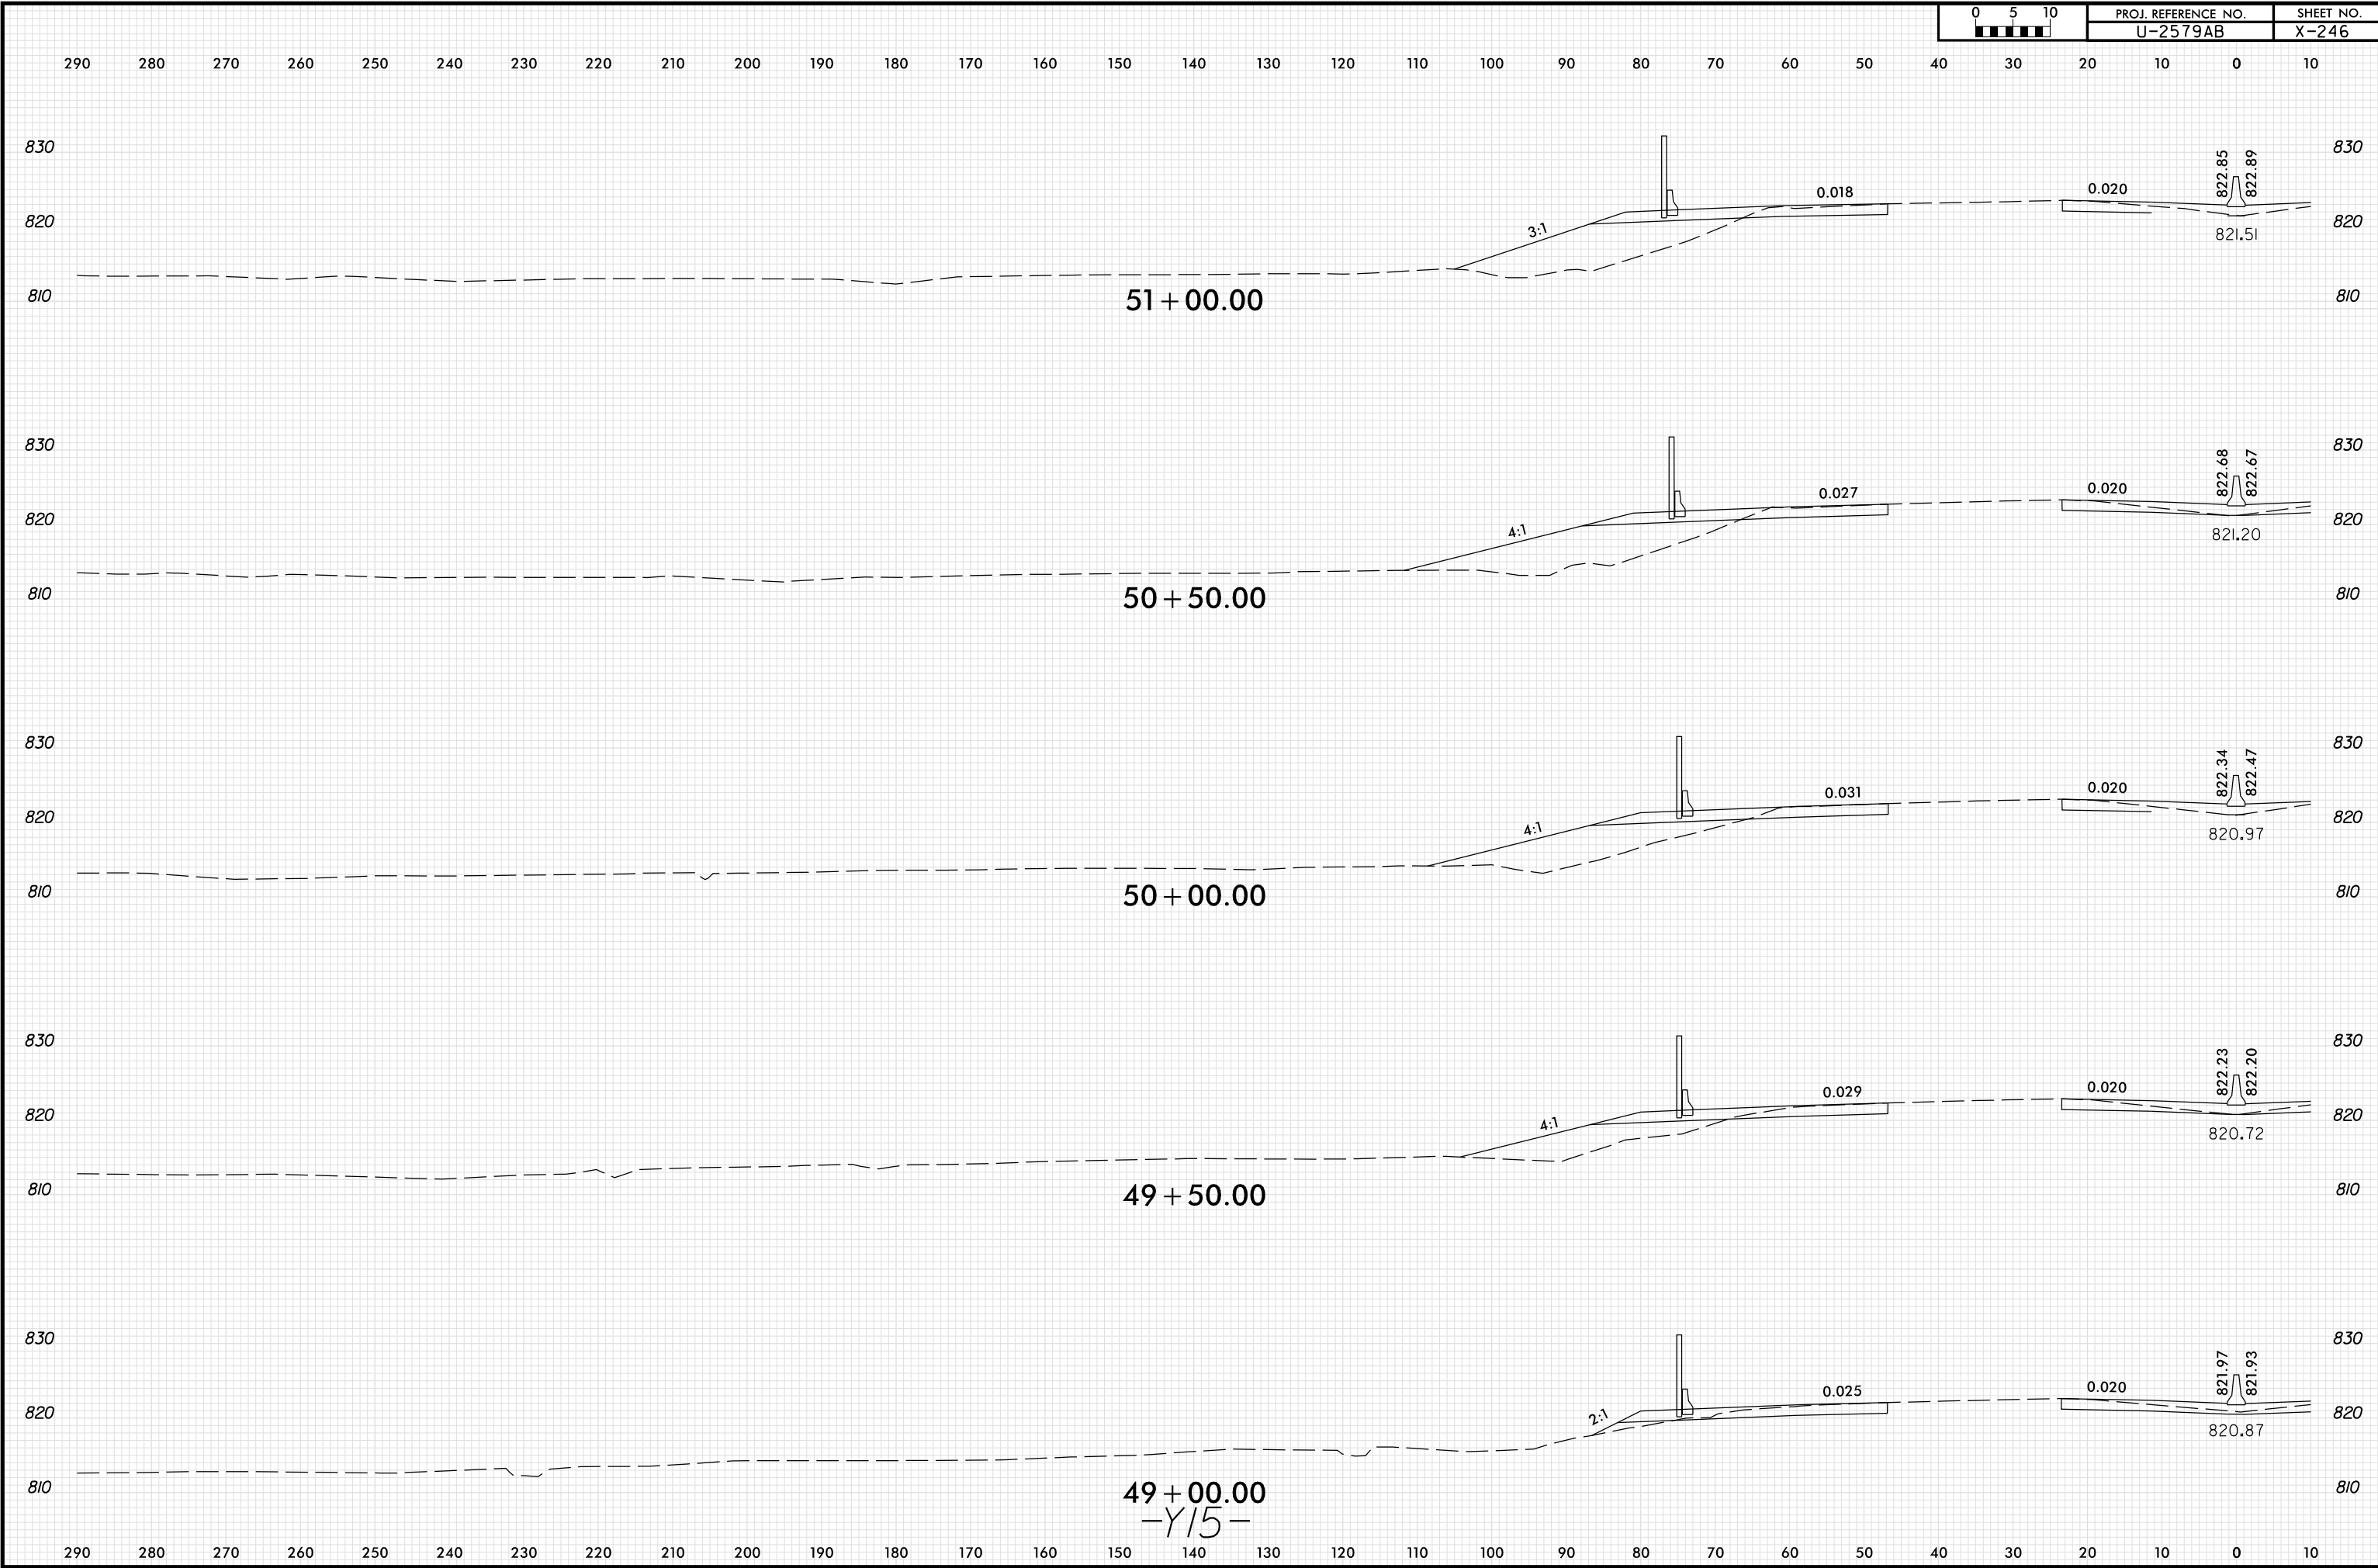

8/23/99

PLOT DRIVER: NCD01.pdf_color_eng_100.plt
 USER: SPEREIRA DATE: 6/10/2021 TIME: 2:21:33 PM
 FILE: \