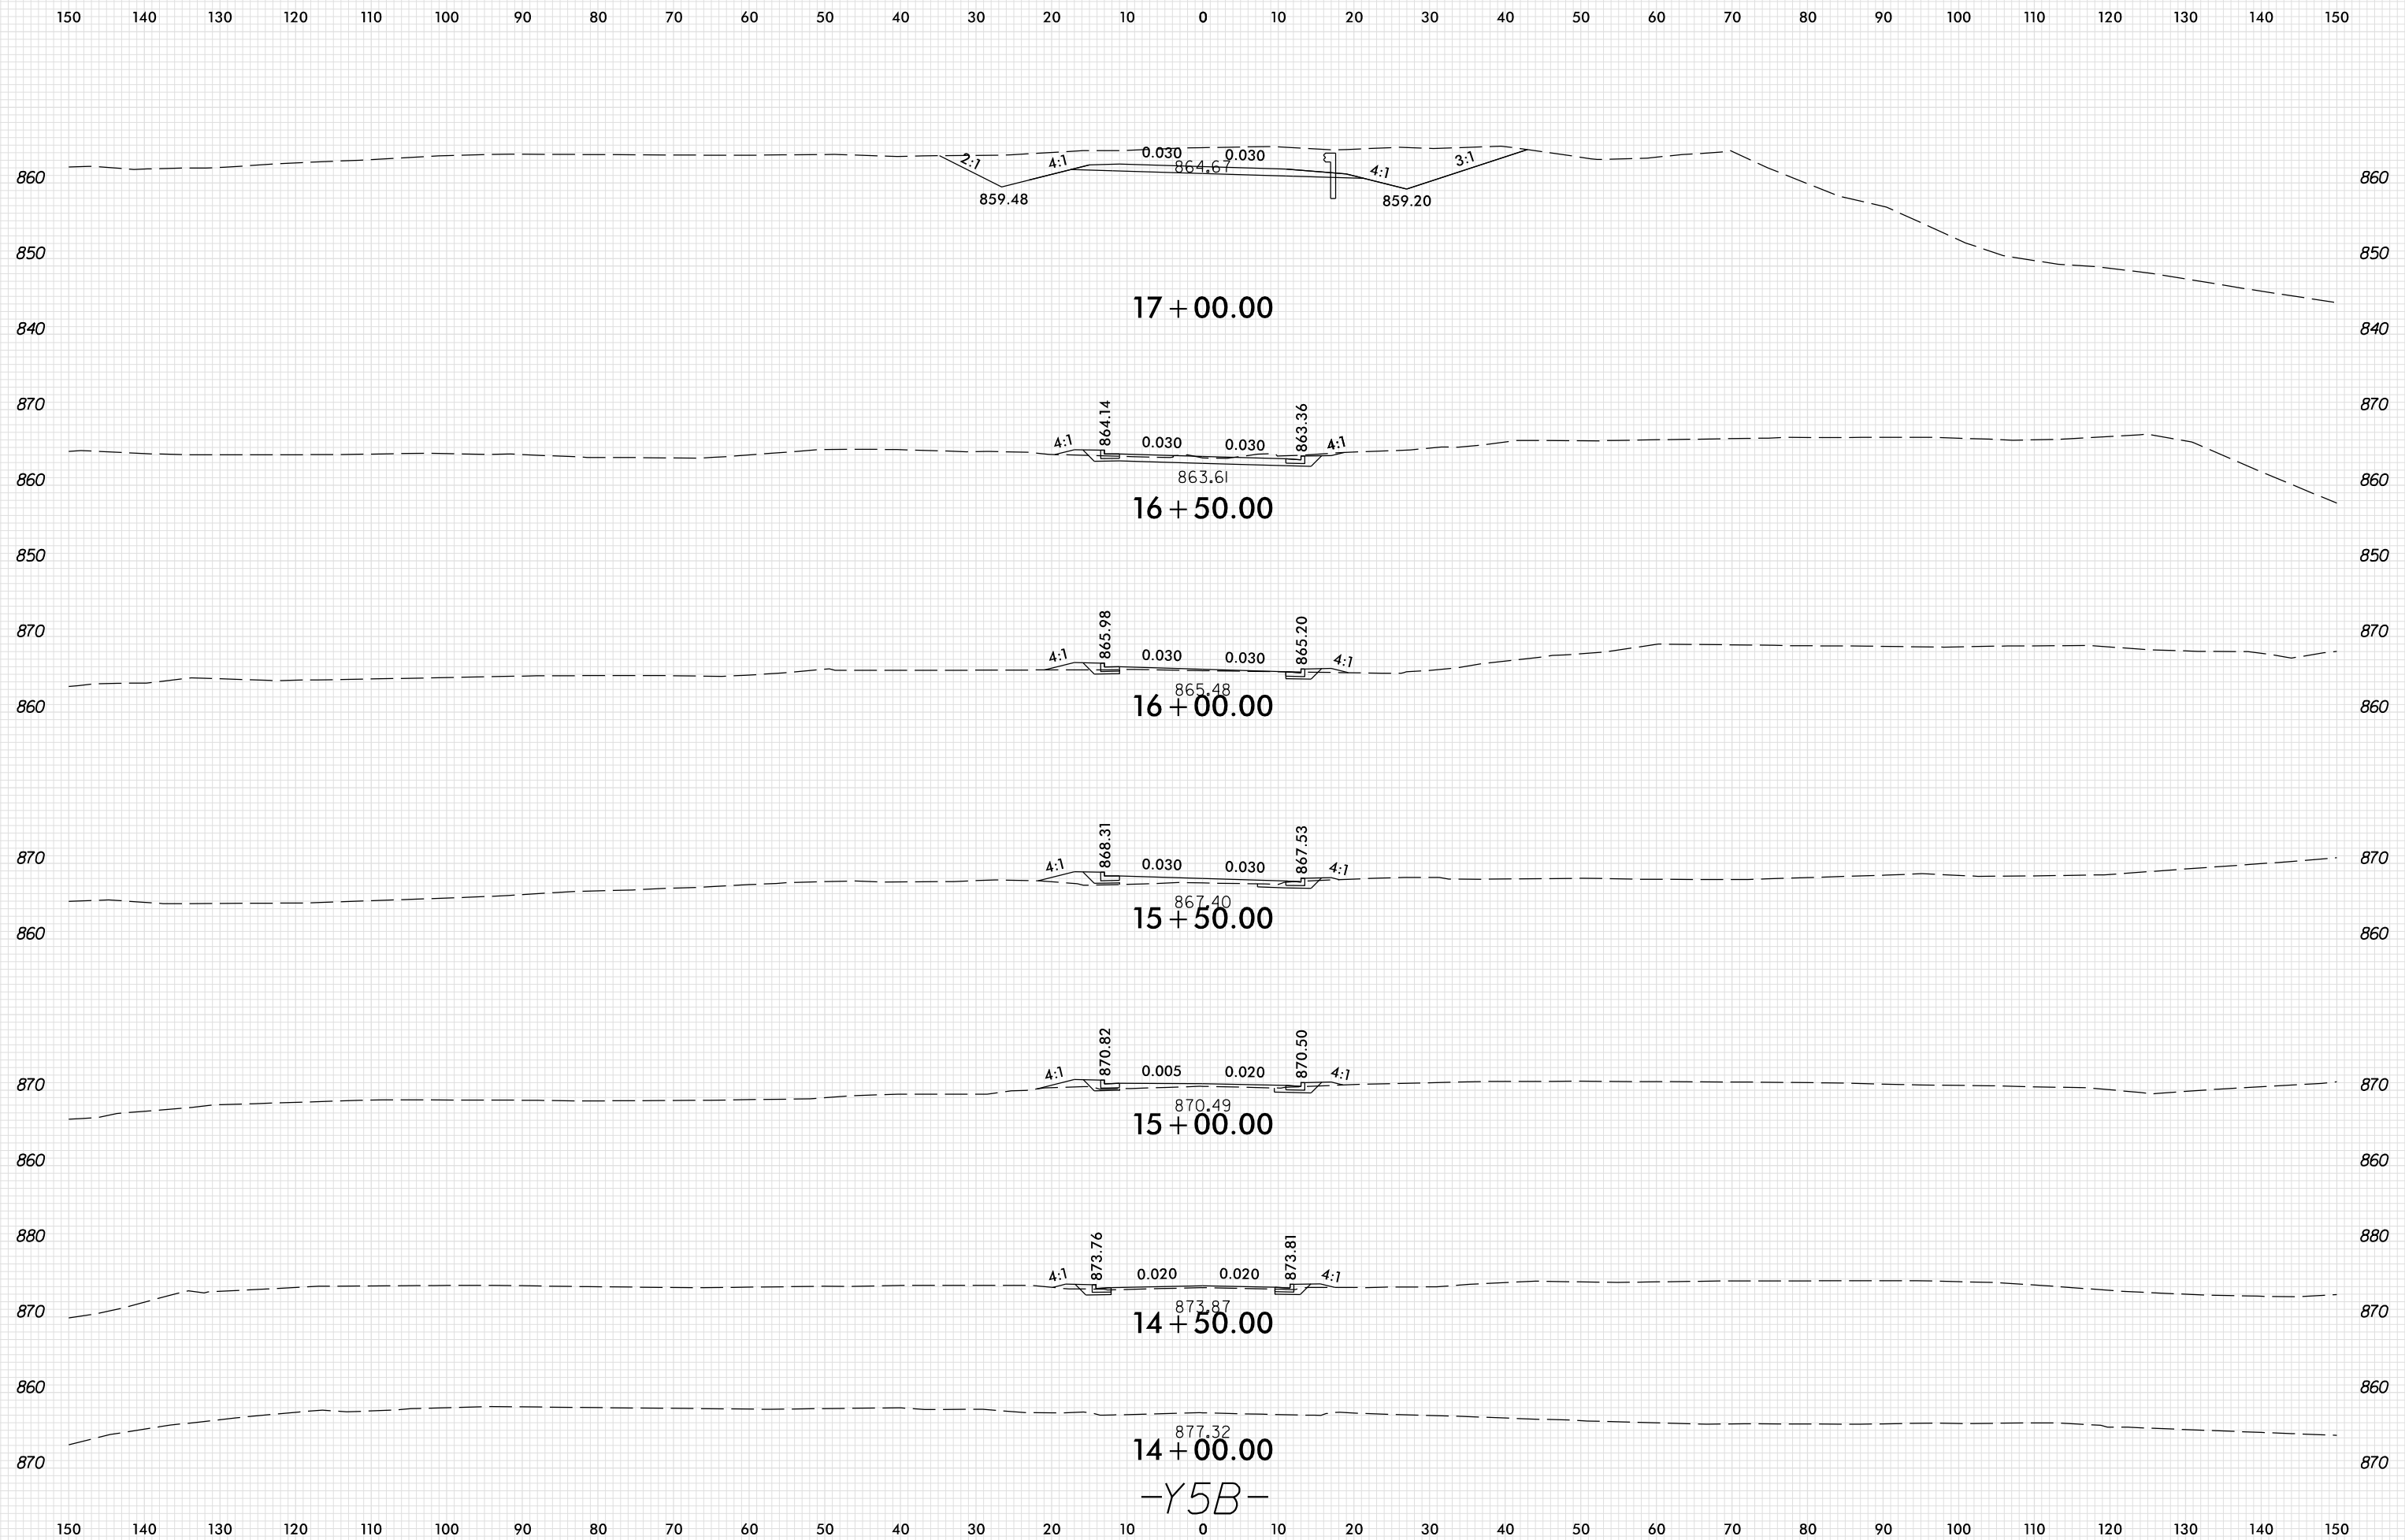

8/23/99

PLOT DRIVER: NCD01_pdf_color_eng_100.plt
 USER: SPEREIRA
 DATE: 6/10/2021
 TIME: 2:20:47 PM
 FILE: \