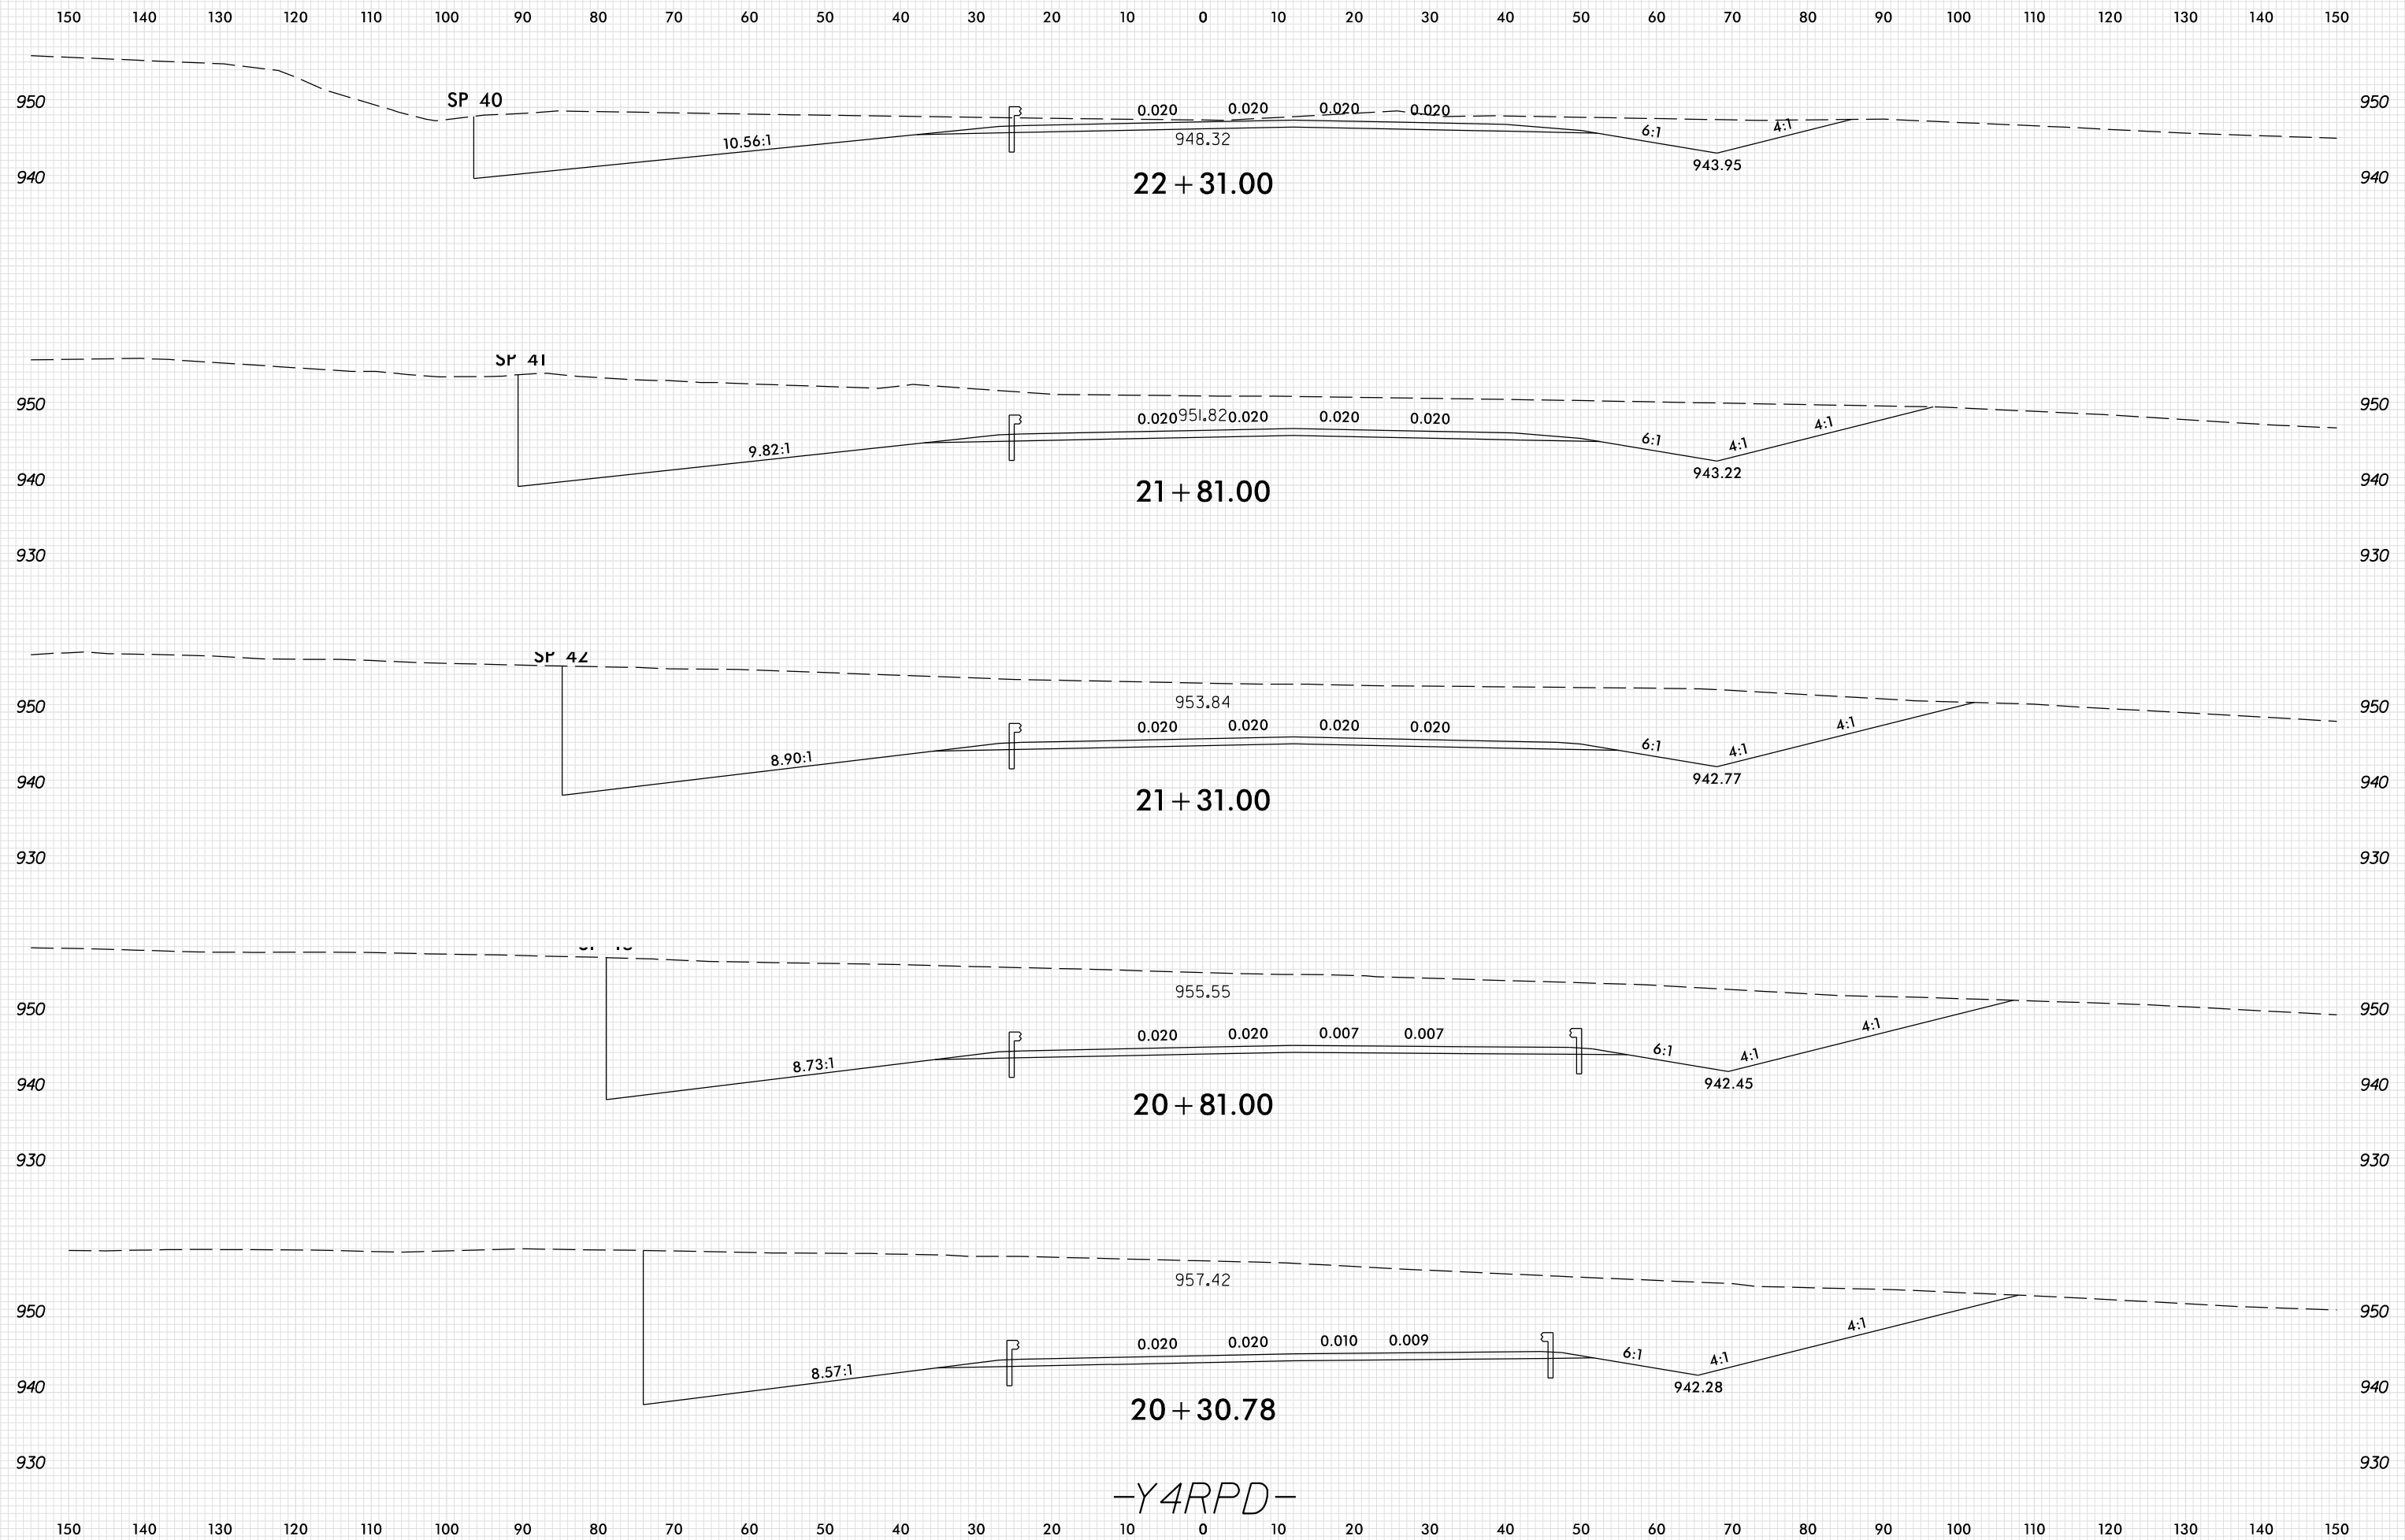

8/23/99

PLOT DRIVER: NCDOT_pdf_color_eng_100.plt
 USER: SPEREIRA
 DATE: 6/10/2021
 TIME: 2:20:30 PM
 FILE: \