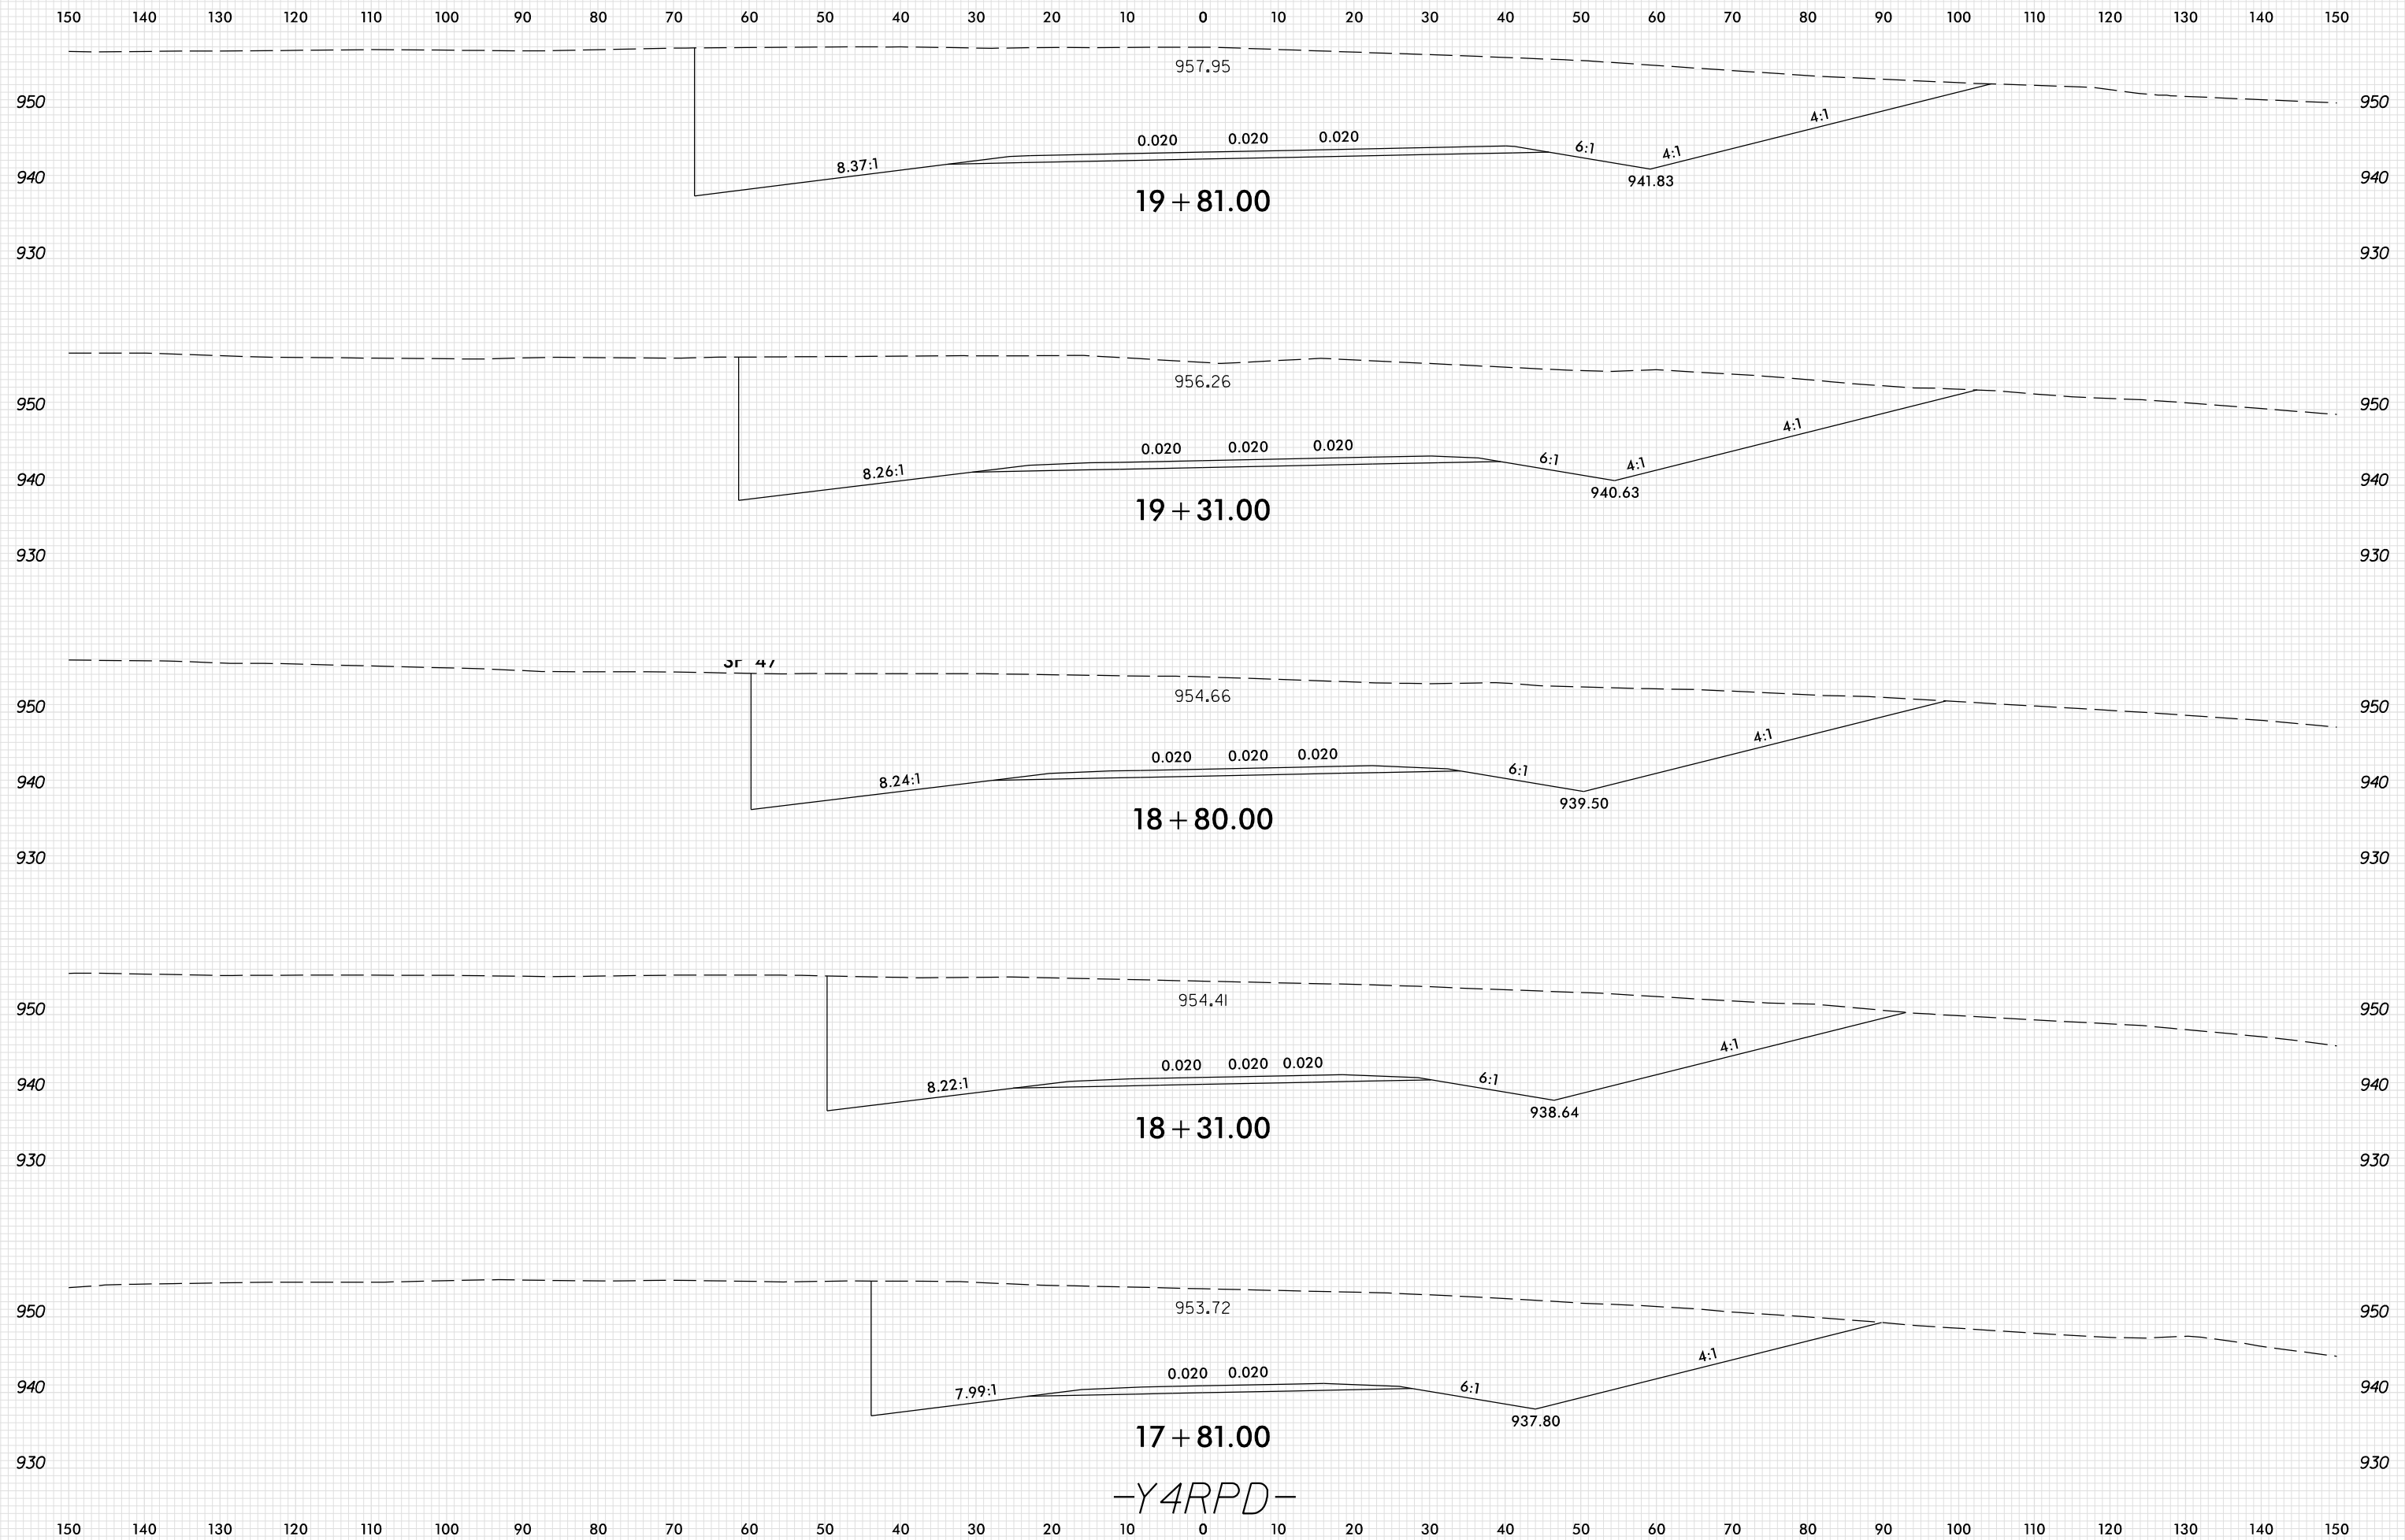

8/23/99

PLOT DRIVER: NCDOT\_pdf\_color\_eng\_100.plt  
 USER: SPEREIRA  
 DATE: 6/10/2021  
 TIME: 2:20:29 PM  
 FILE: \