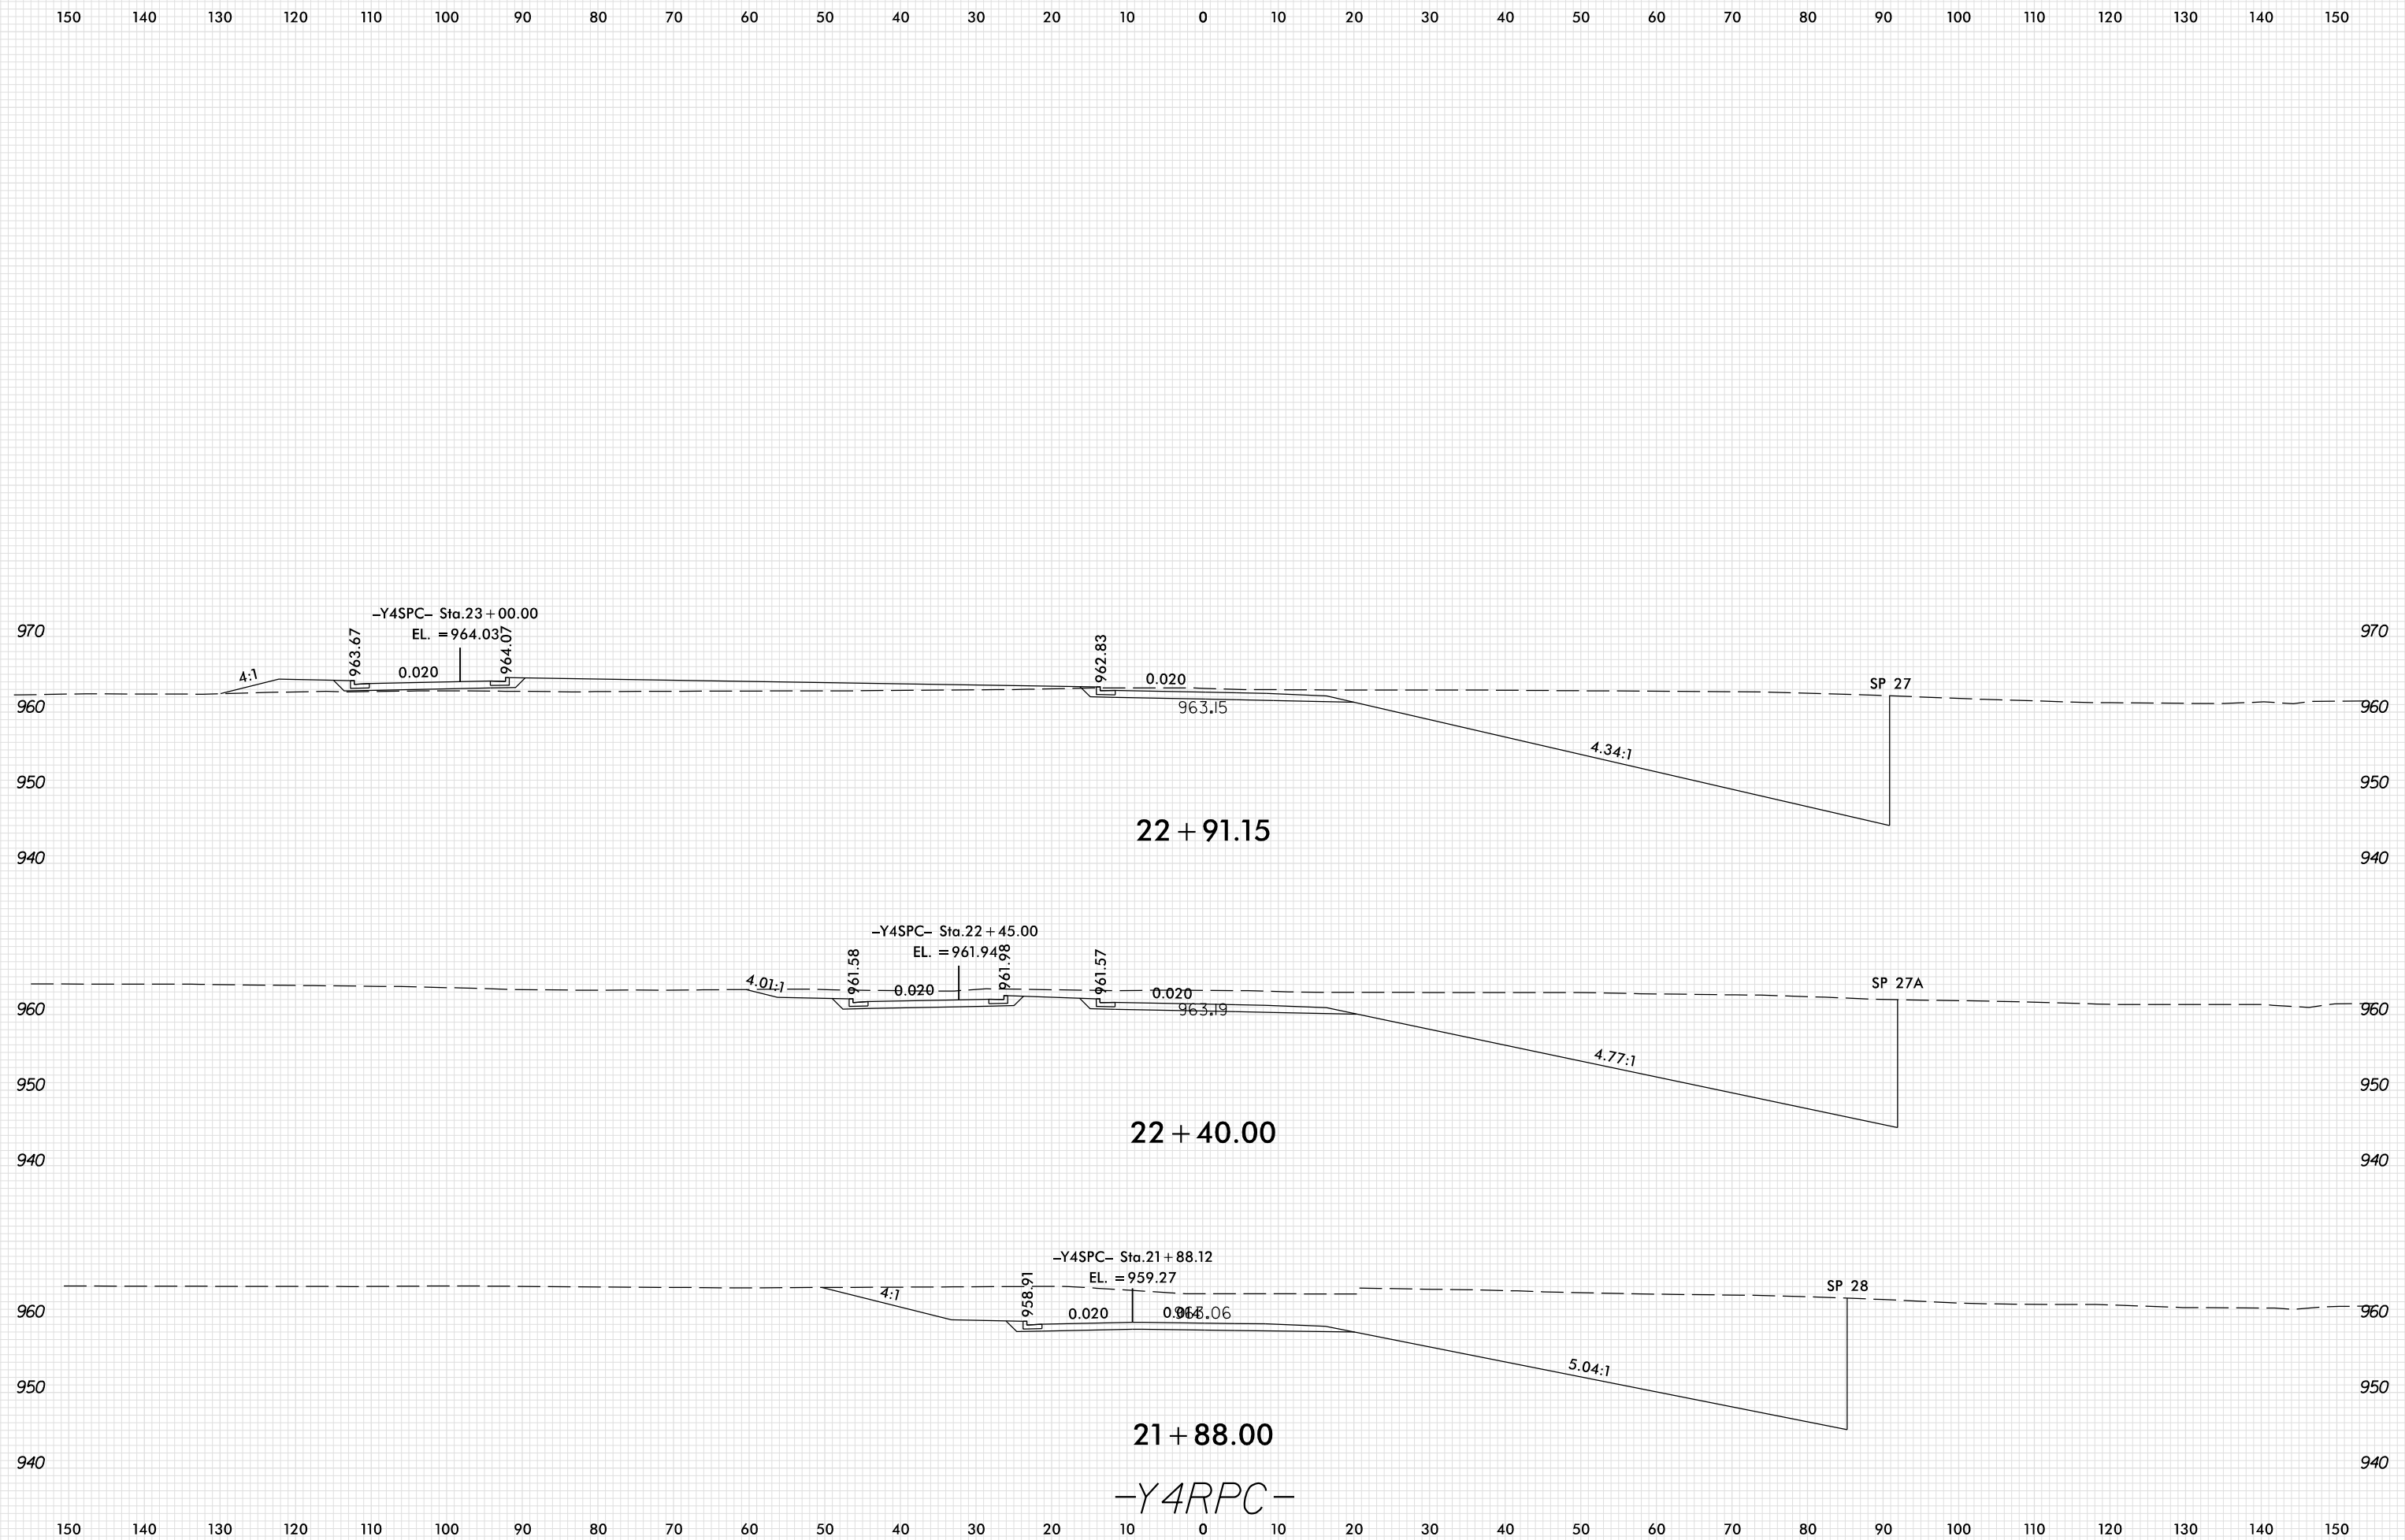

8/23/99

PLOT DRIVER: NCD01_pdf_color_eng_100.plt
 USER: SPEREIRA
 DATE: 6/10/2021
 TIME: 2:20:20 PM
 FILE: \