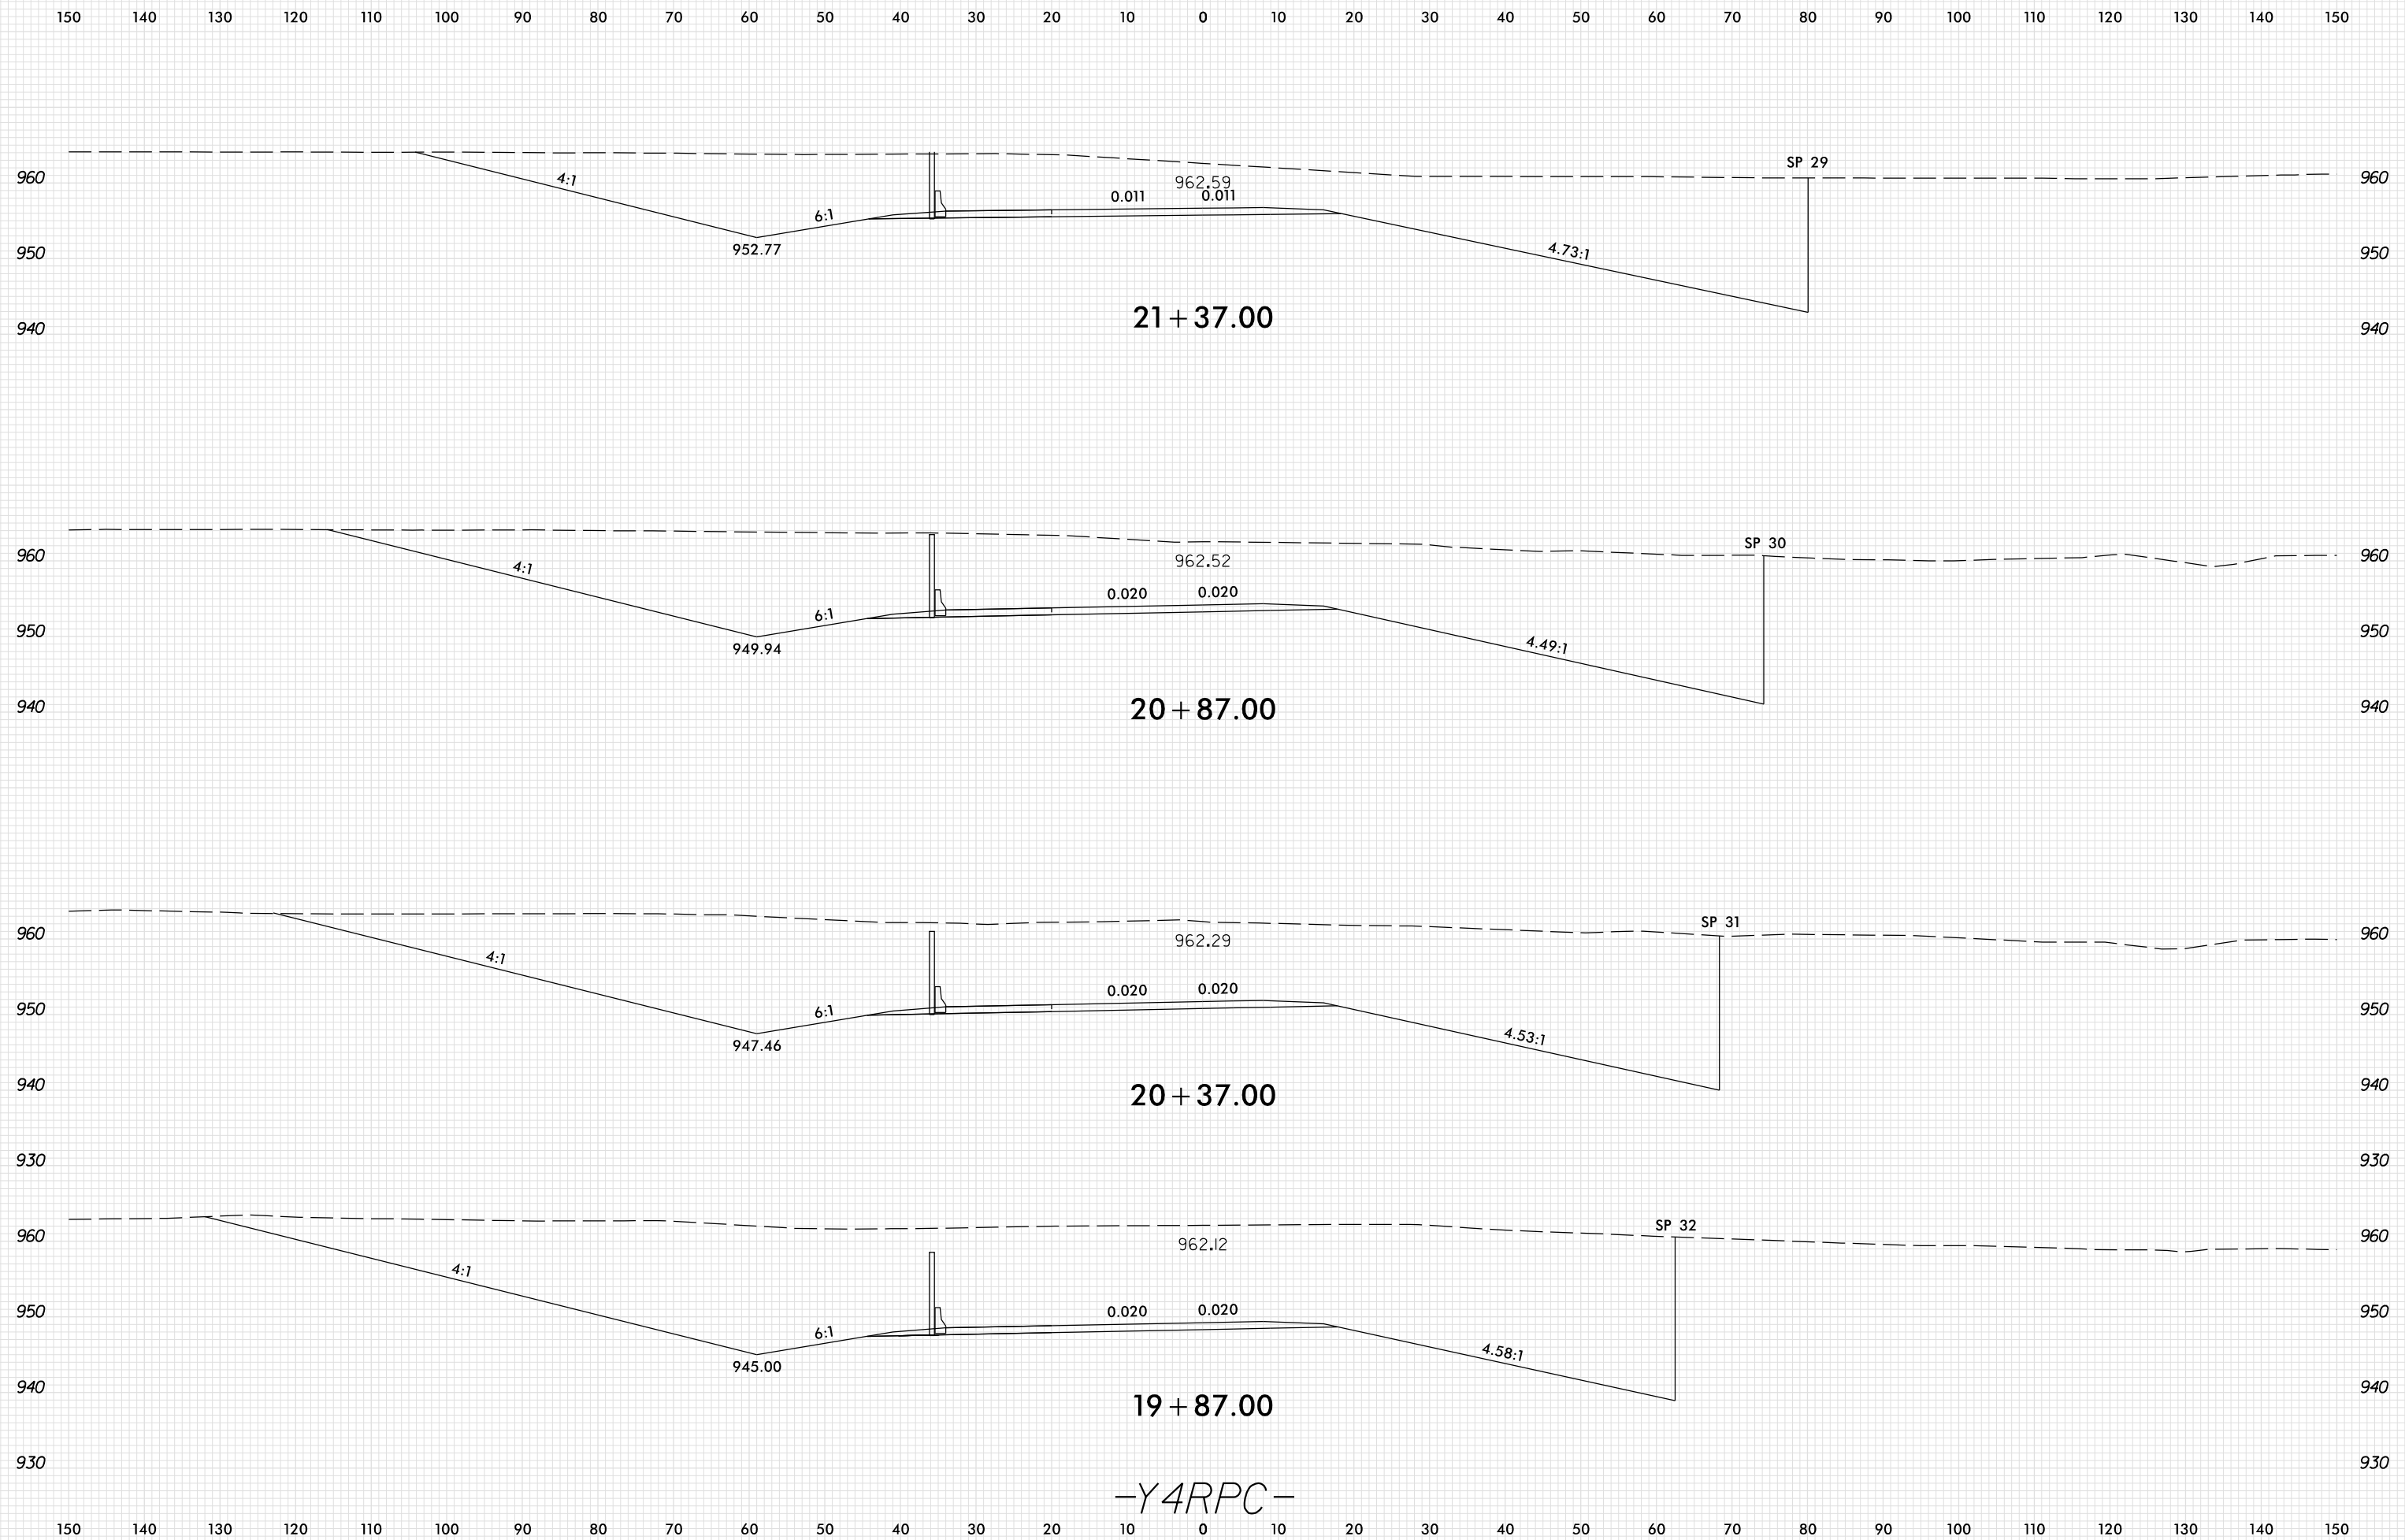

8/23/99

-Y4RPC-

PLOT DRIVER: NCDOT_pdf_color_eng_100.plt
 USER: SPEREIRA
 DATE: 6/10/2021
 TIME: 2:20:20 PM
 FILE: \