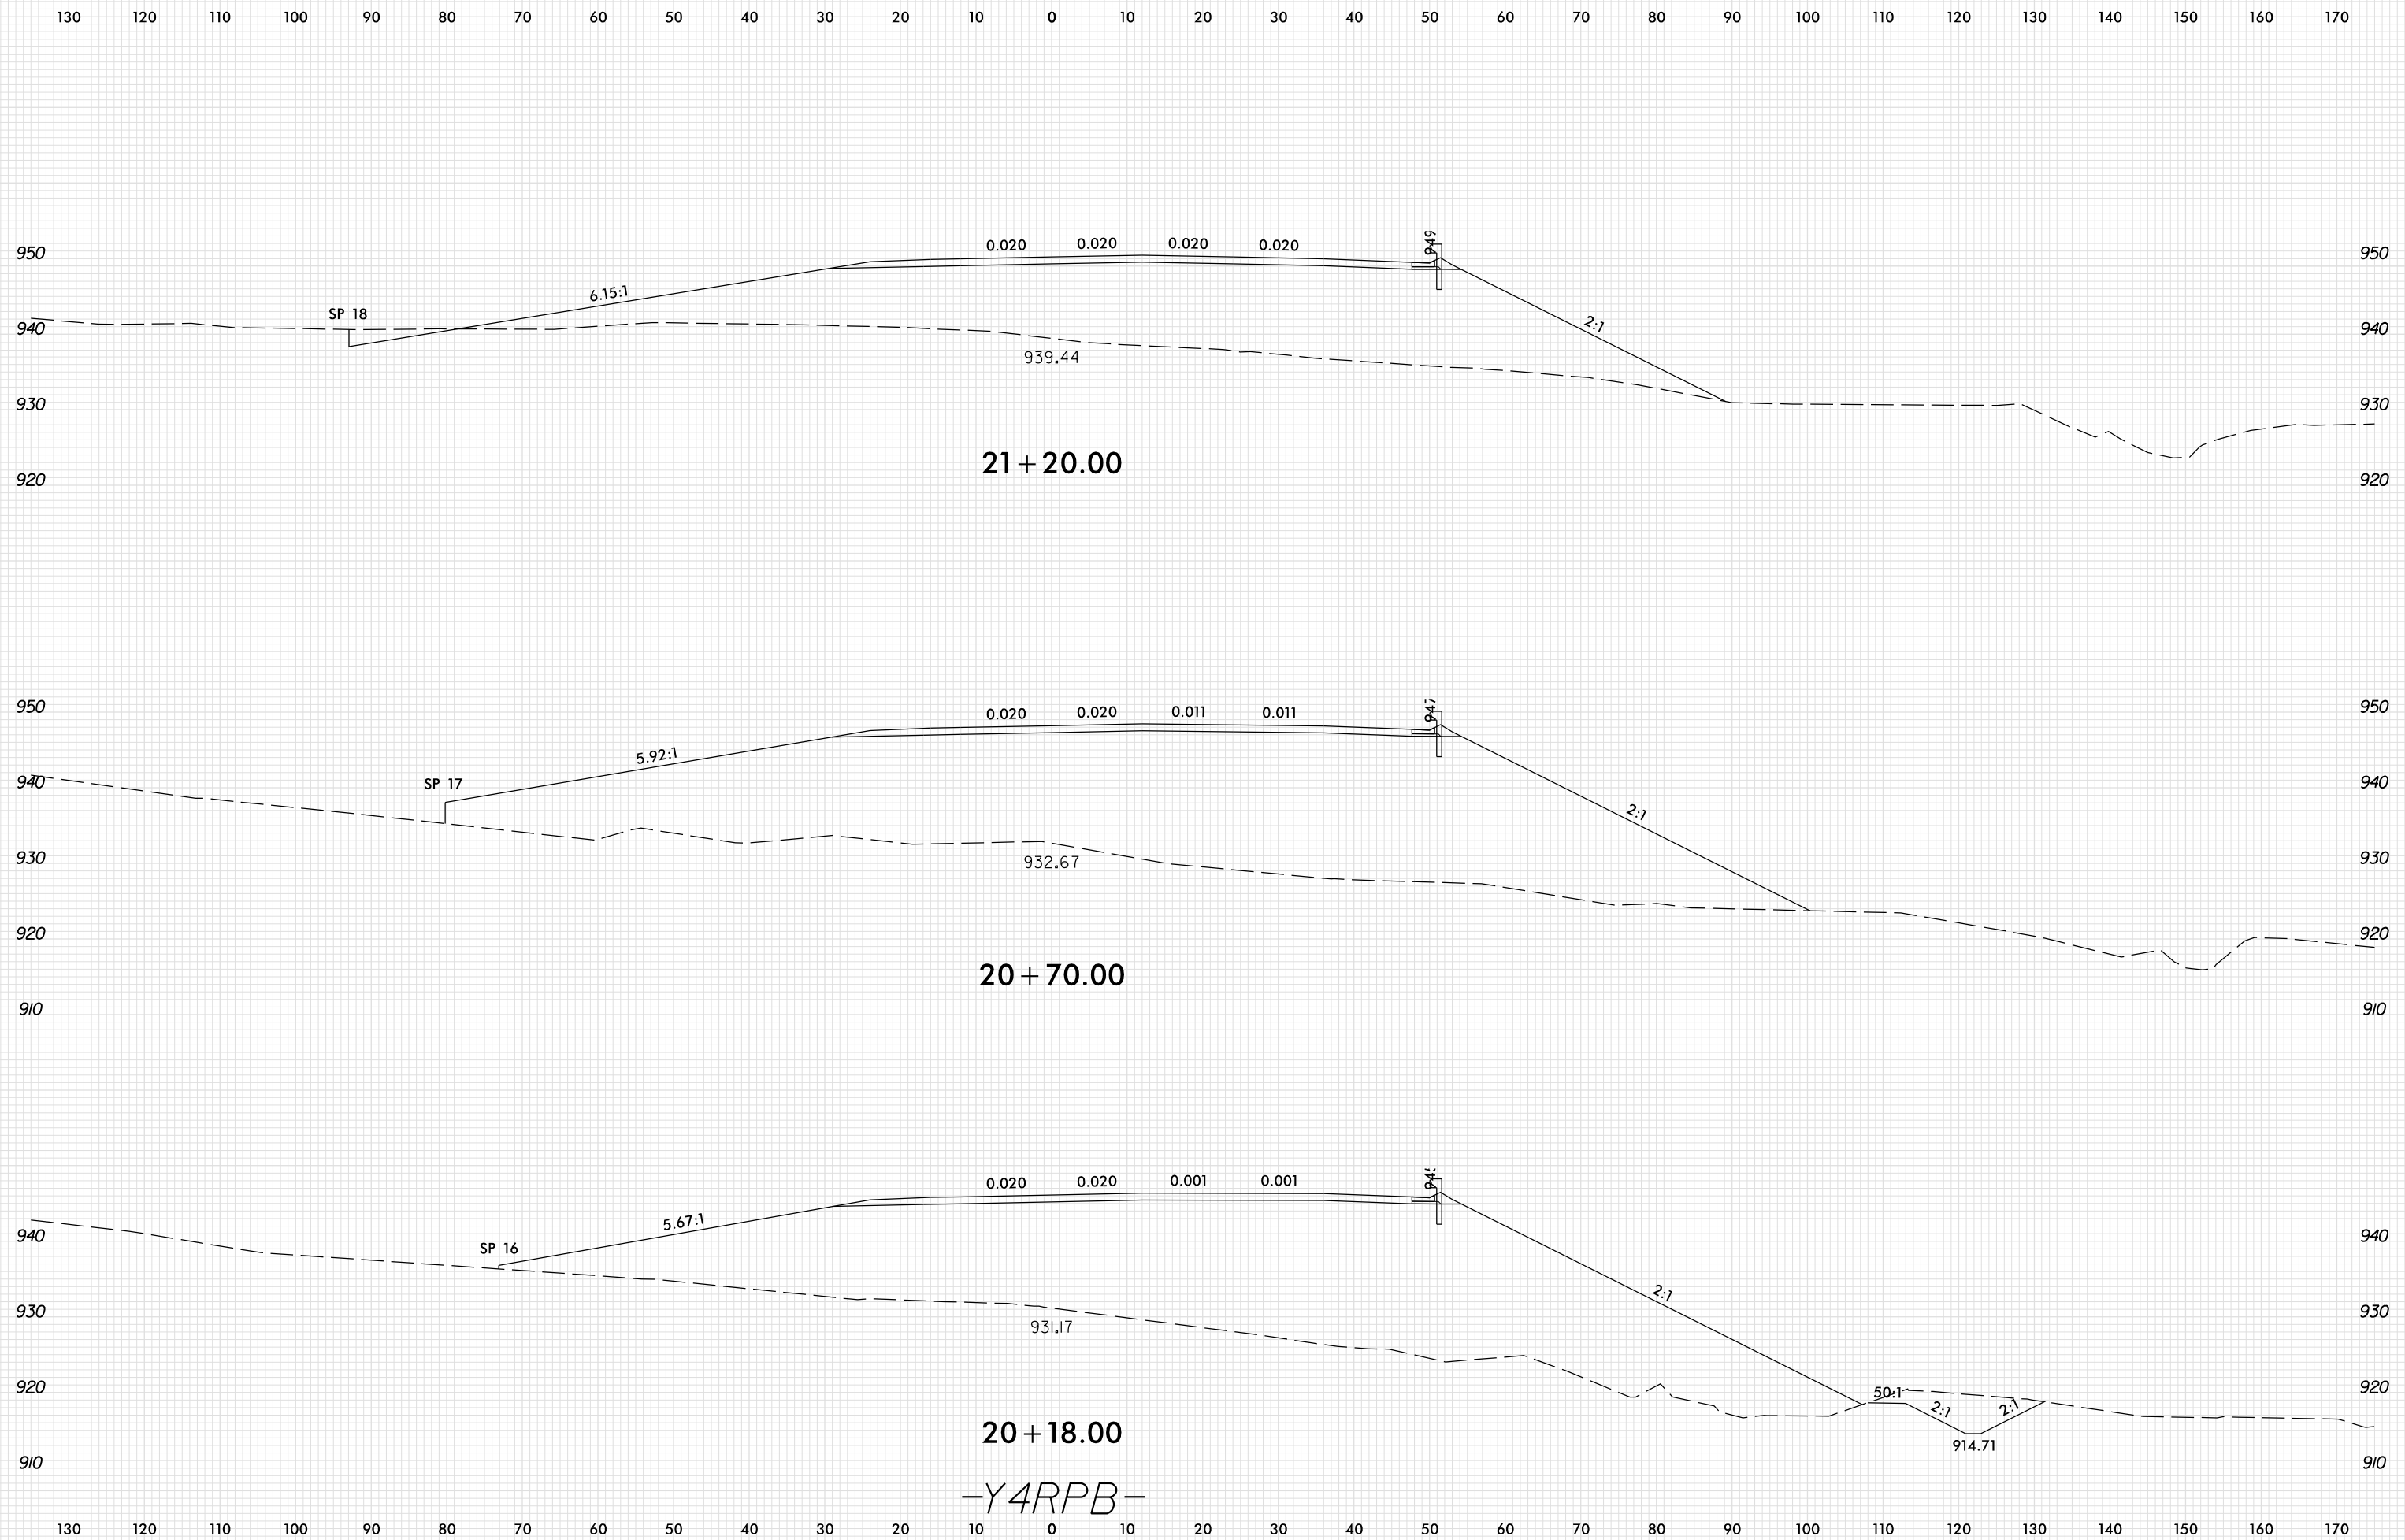

8/23/99

21 + 20.00

20 + 70.00

20 + 18.00

-Y4RPB-

PLOT DRIVER: NCD01_pdf_color_eng_100.plt
 USER: SPEREIRA
 DATE: 6/10/2021
 TIME: 2:20:02 PM
 FILE: \