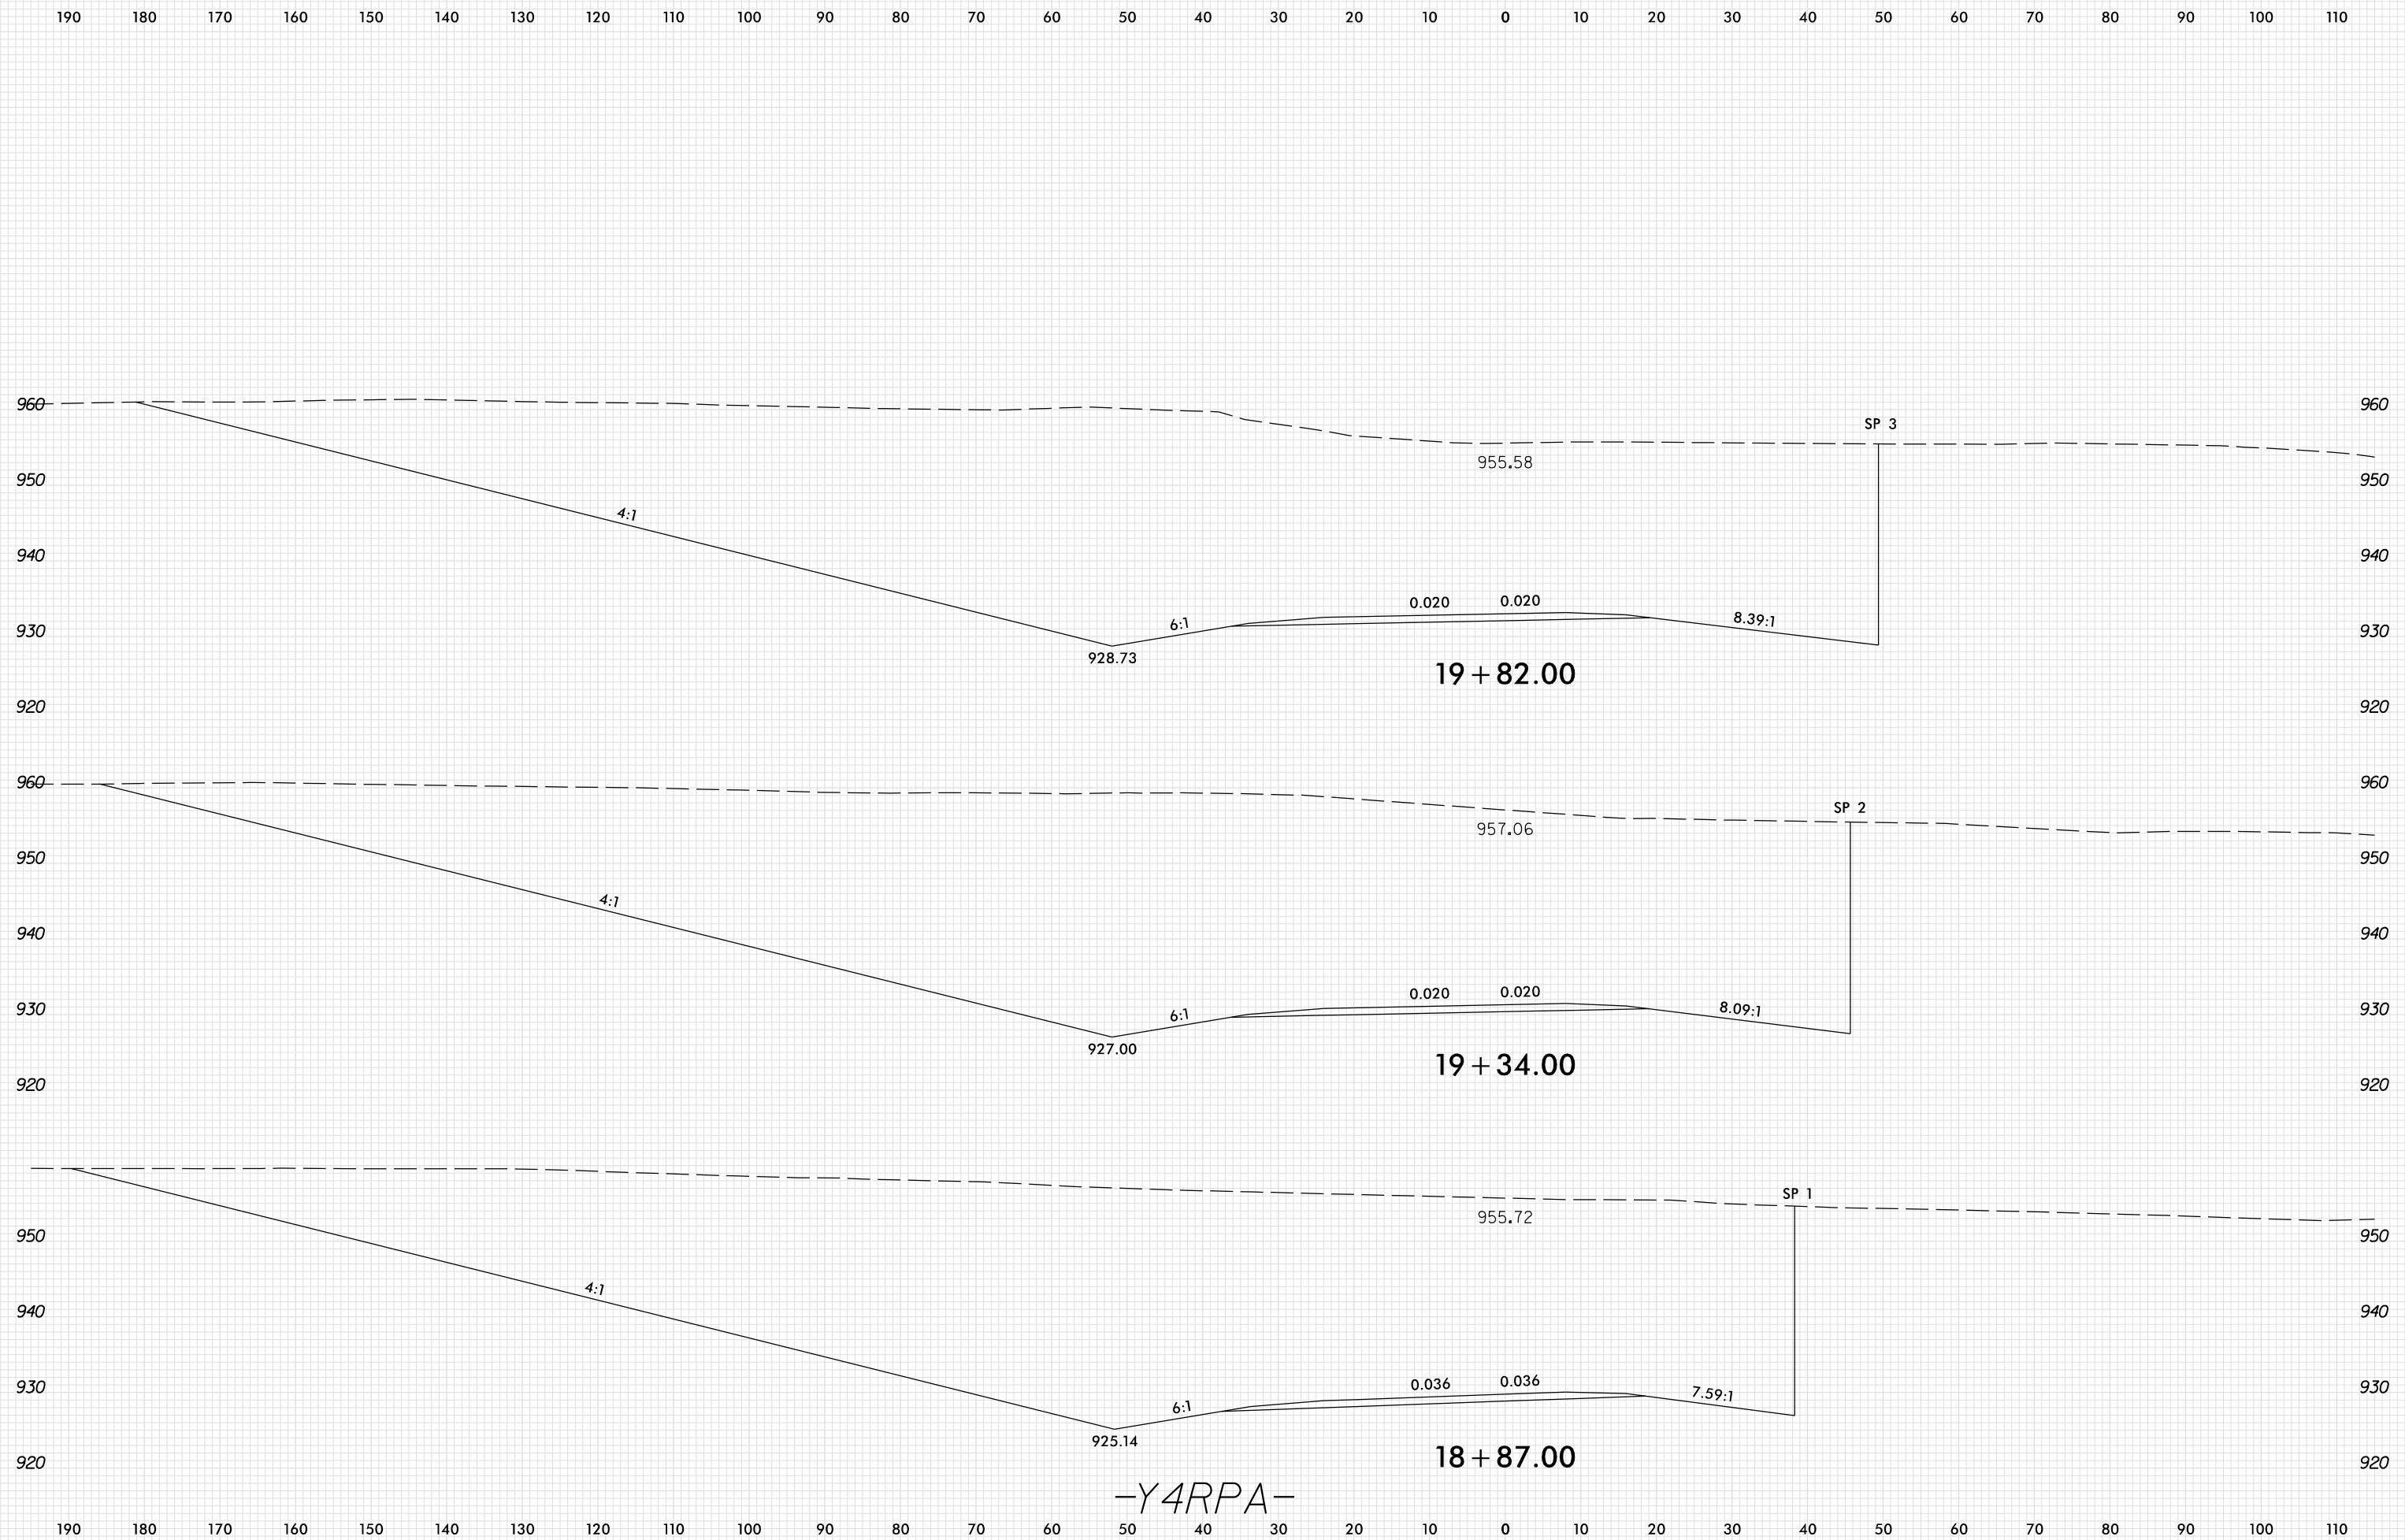

8/23/99

-Y4RPA-

PLOT DRIVER: NCD01_pdf_color_eng_100.plt
 USER: SPEREIRA
 DATE: 6/10/2021
 TIME: 2:19:53 PM
 FILE: \