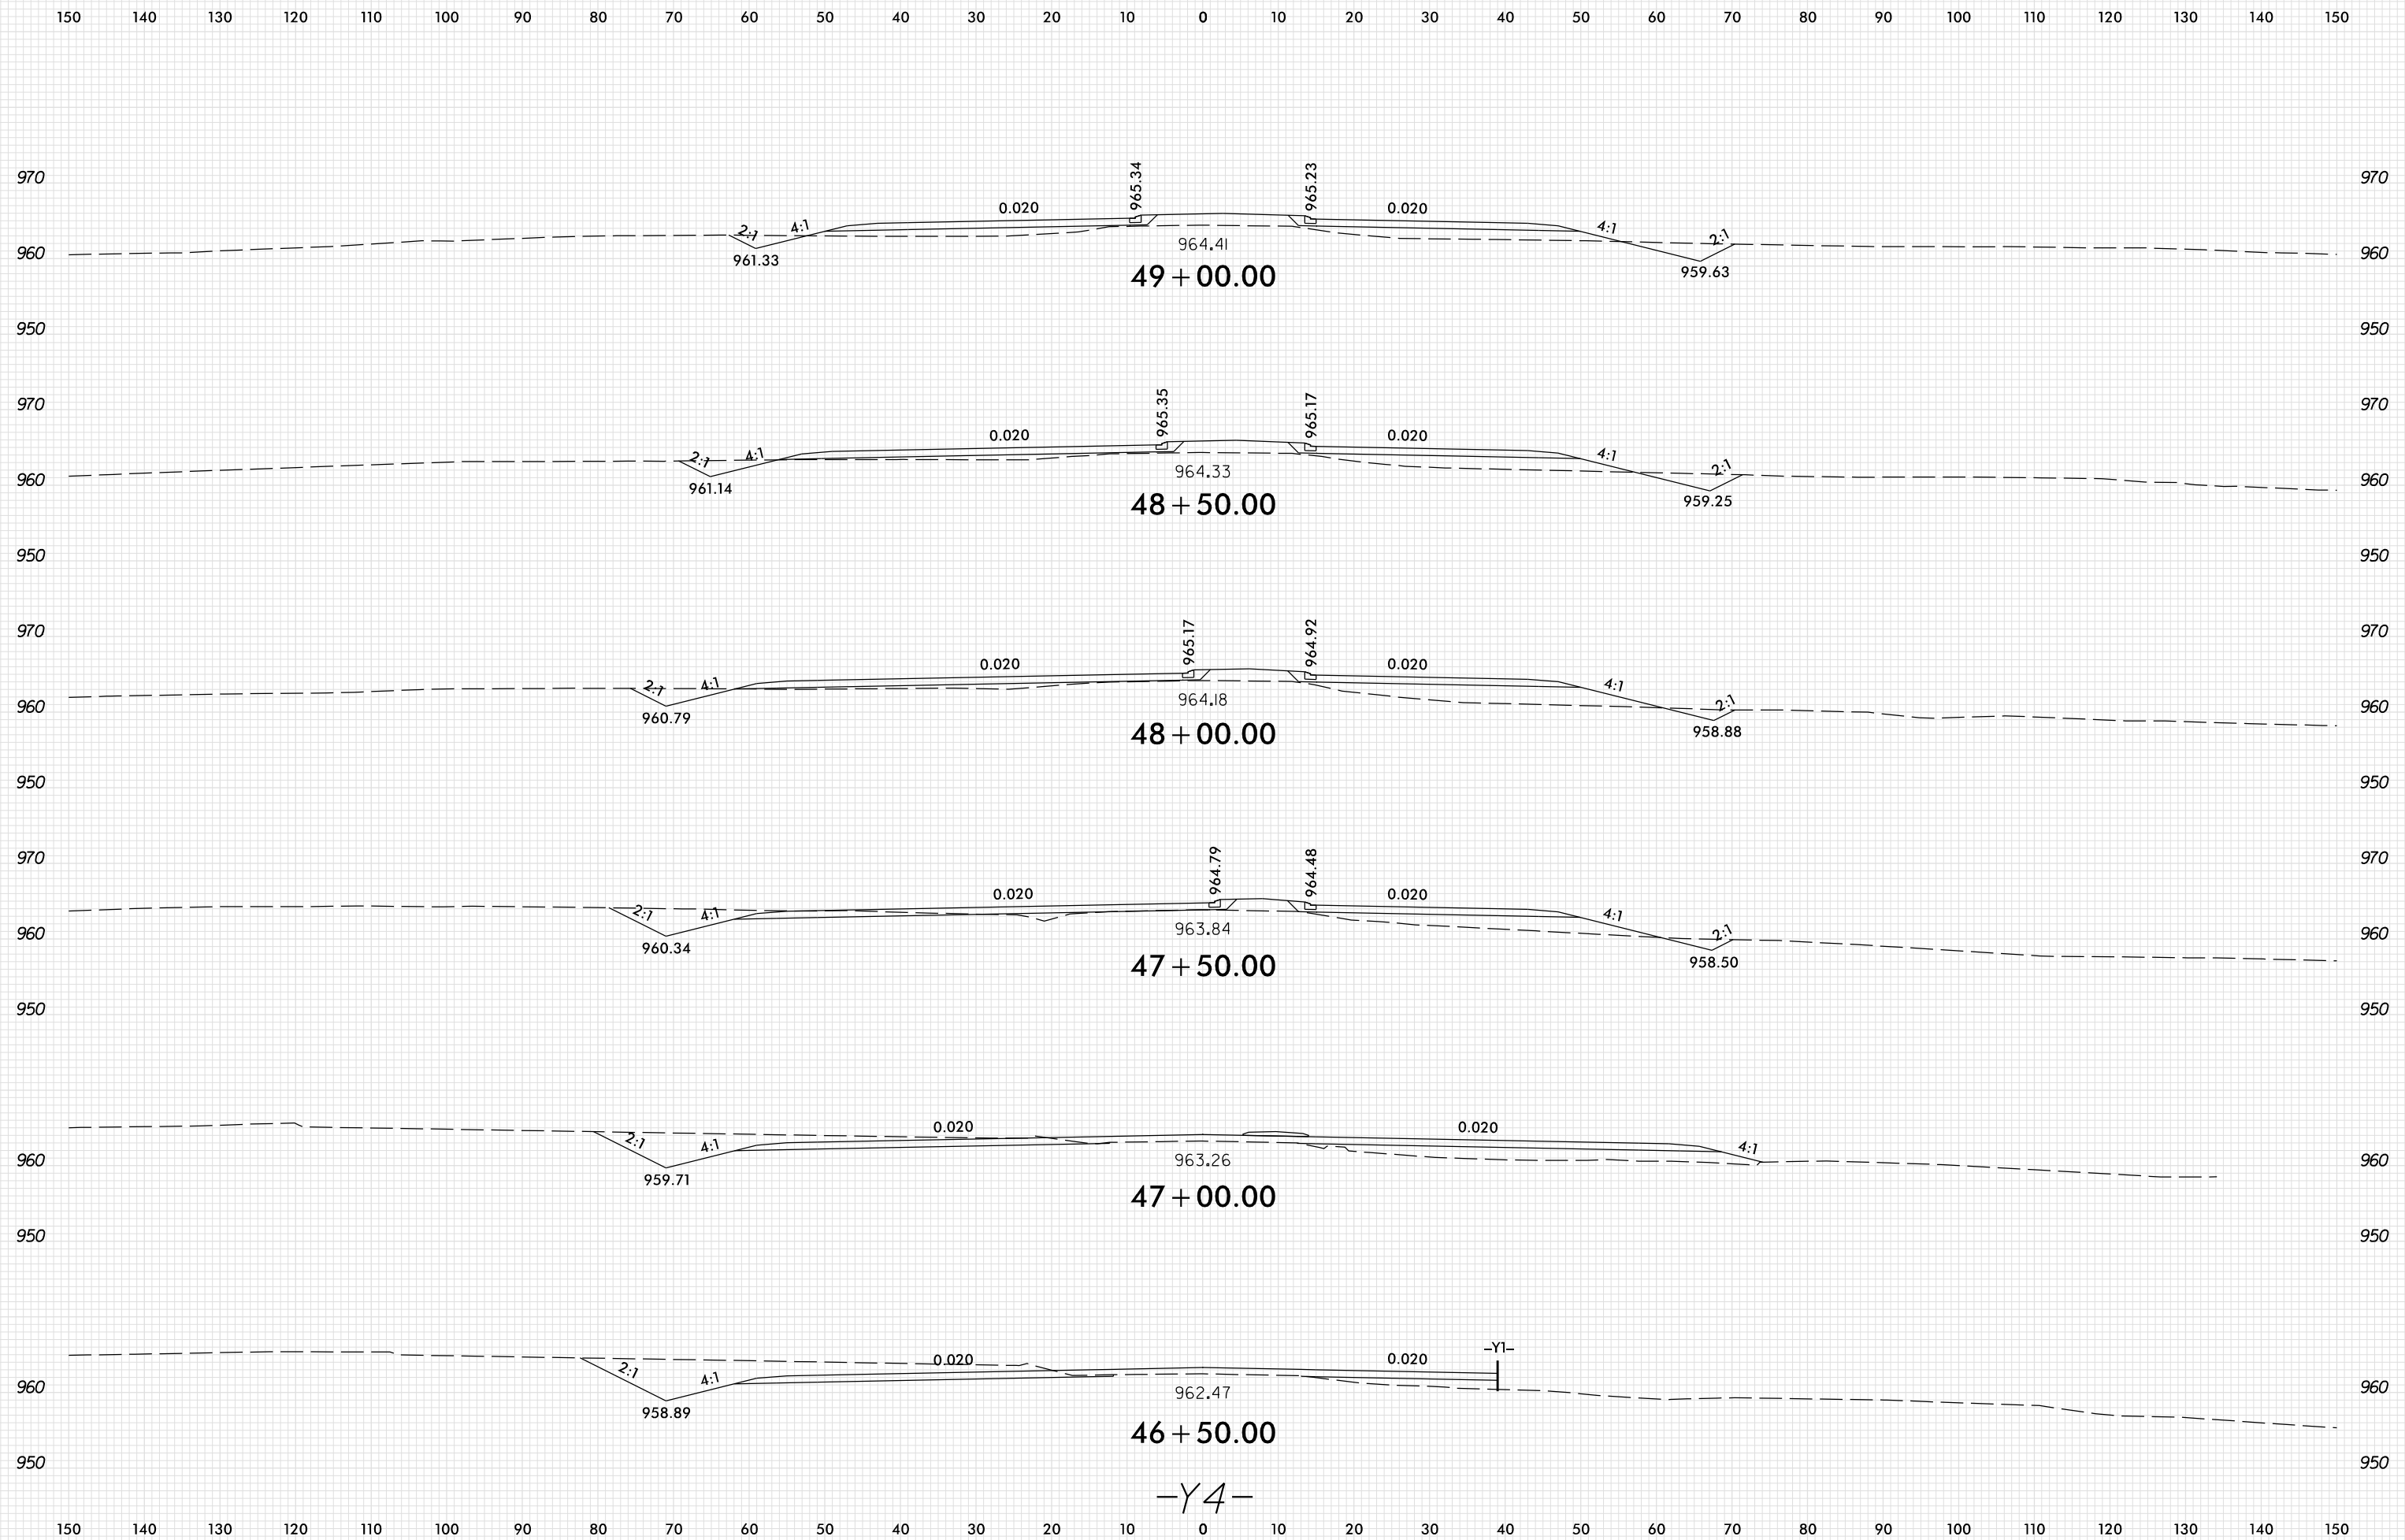

8/23/99

PLOT DRIVER: NCDOT_pdf_color_eng_100.plt
 USER: SPEREIRA
 DATE: 6/10/2021
 TIME: 2:19:30 PM
 FILE: \