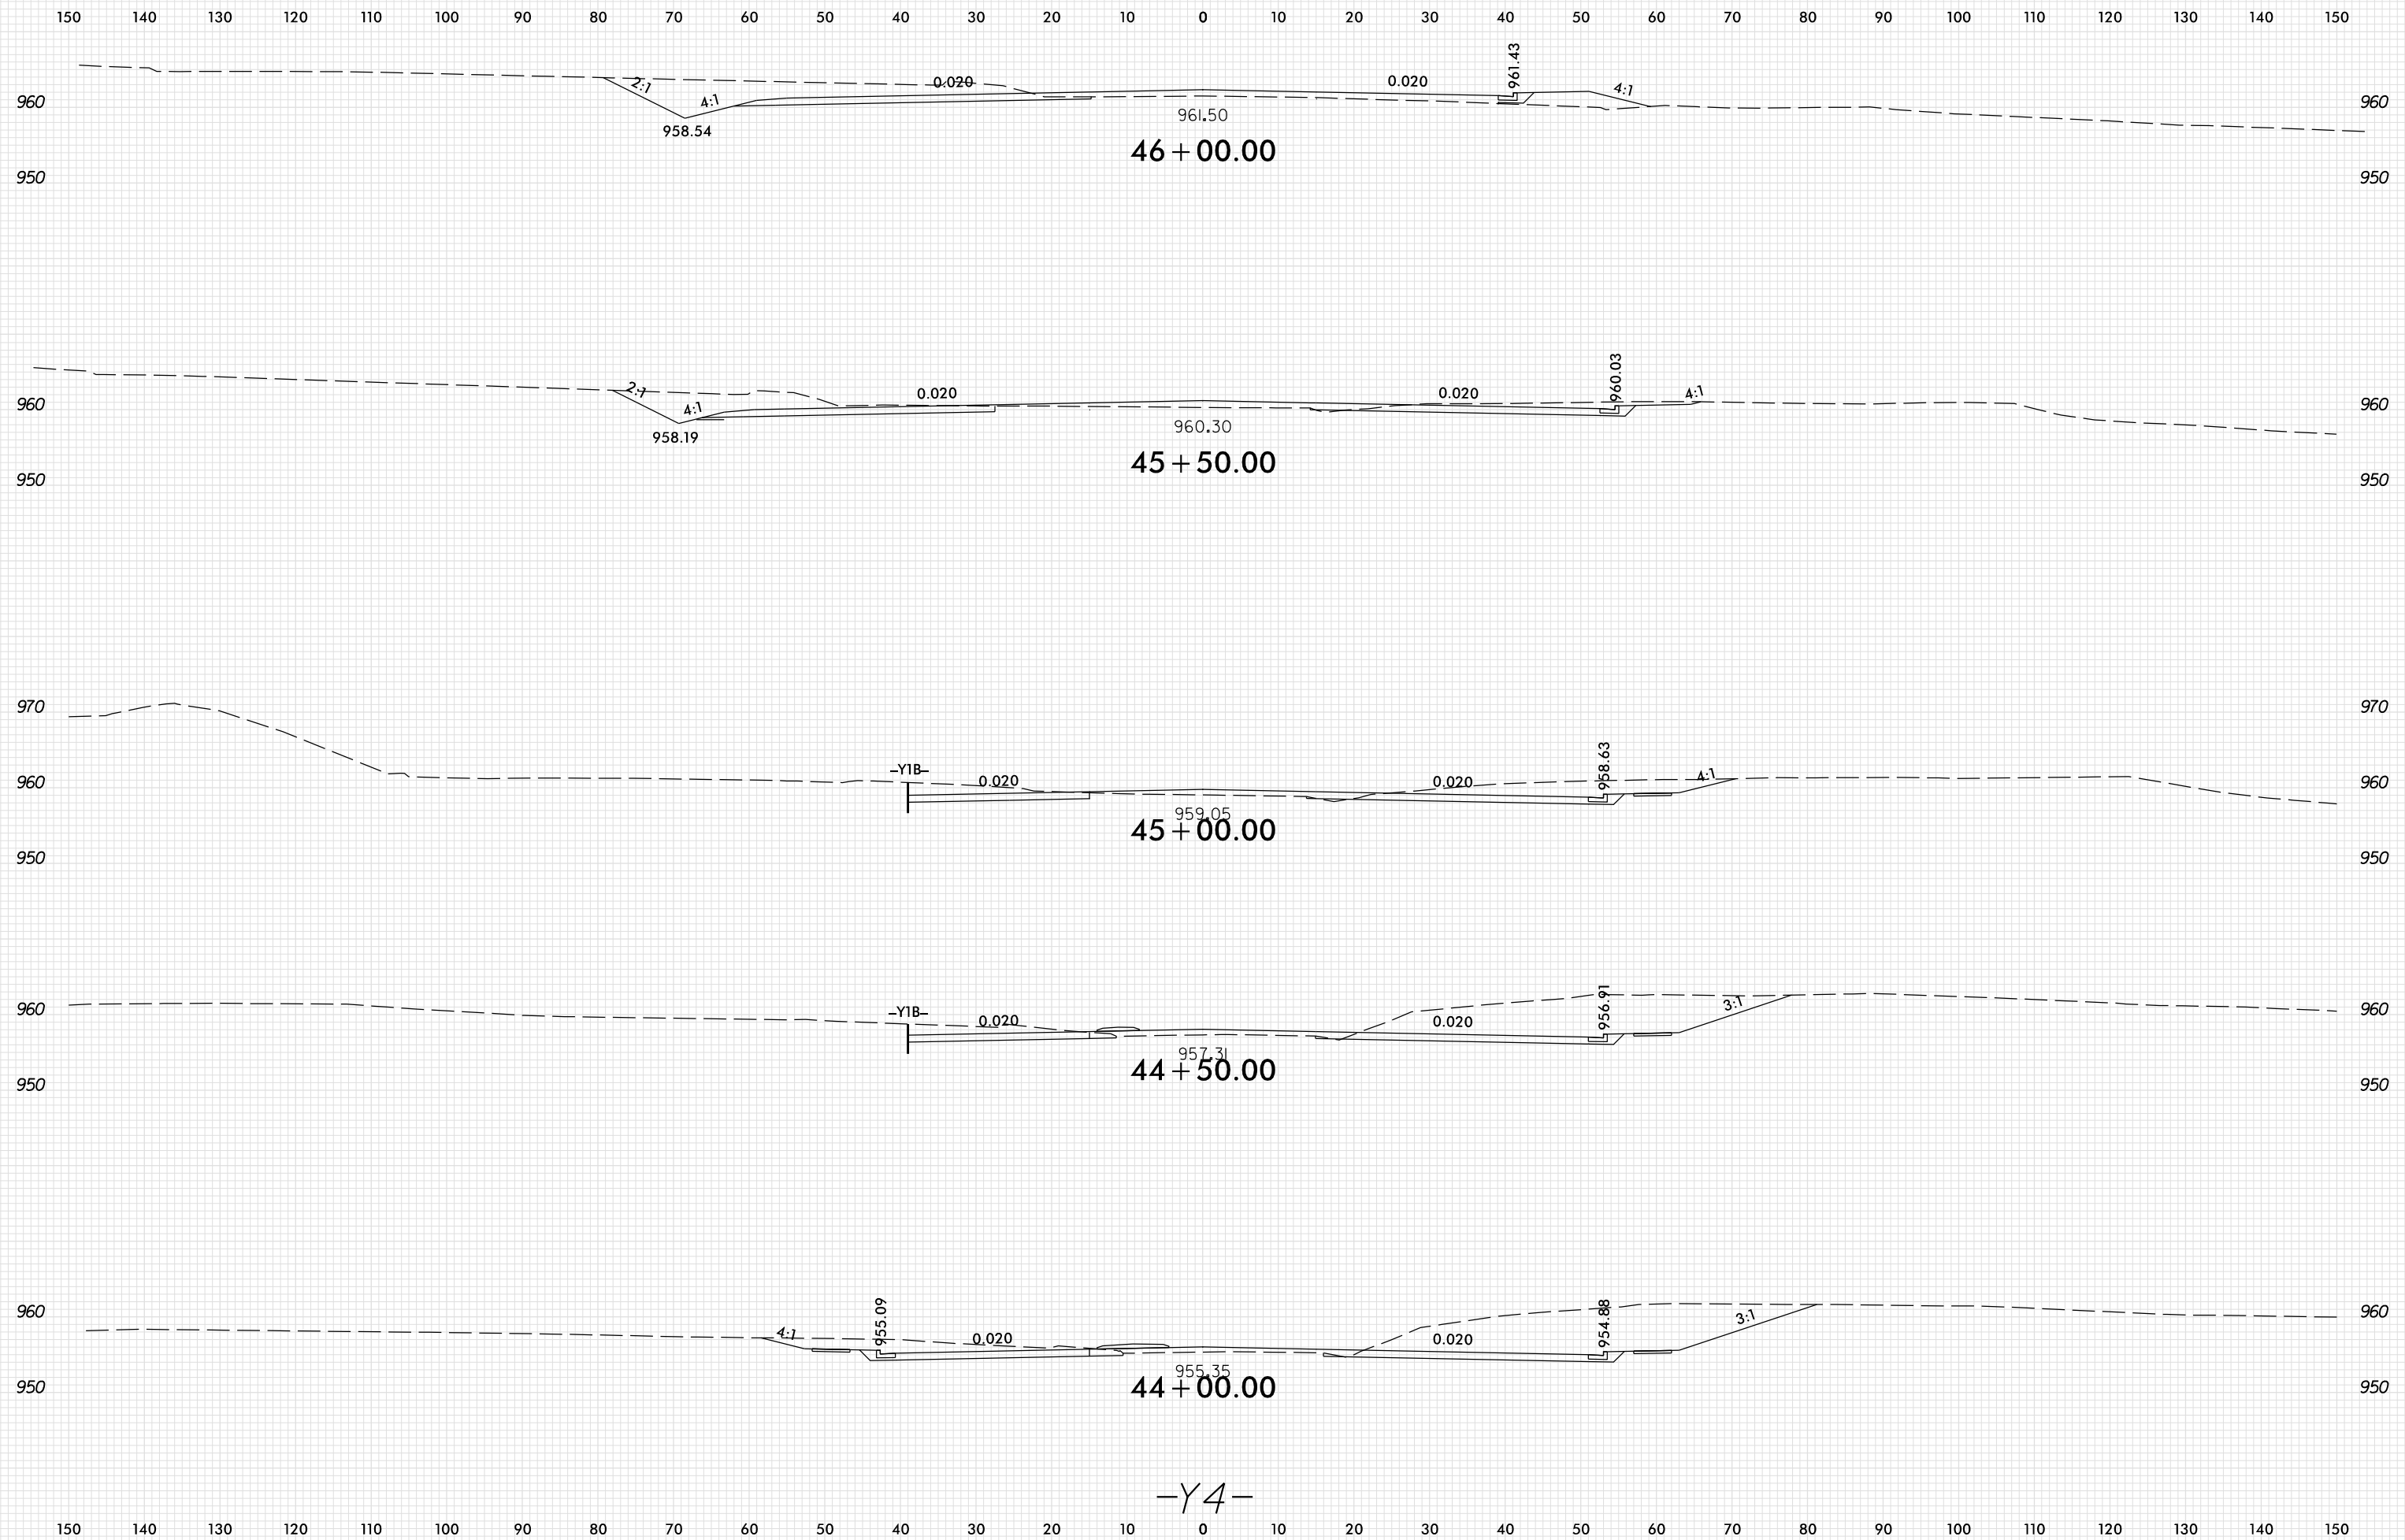

8/23/99

PLOT DRIVER: NCD01_pdf_color_eng_100.plt
 USER: SPEREIRA
 DATE: 6/10/2021
 TIME: 2:19:30 PM

-Y4-