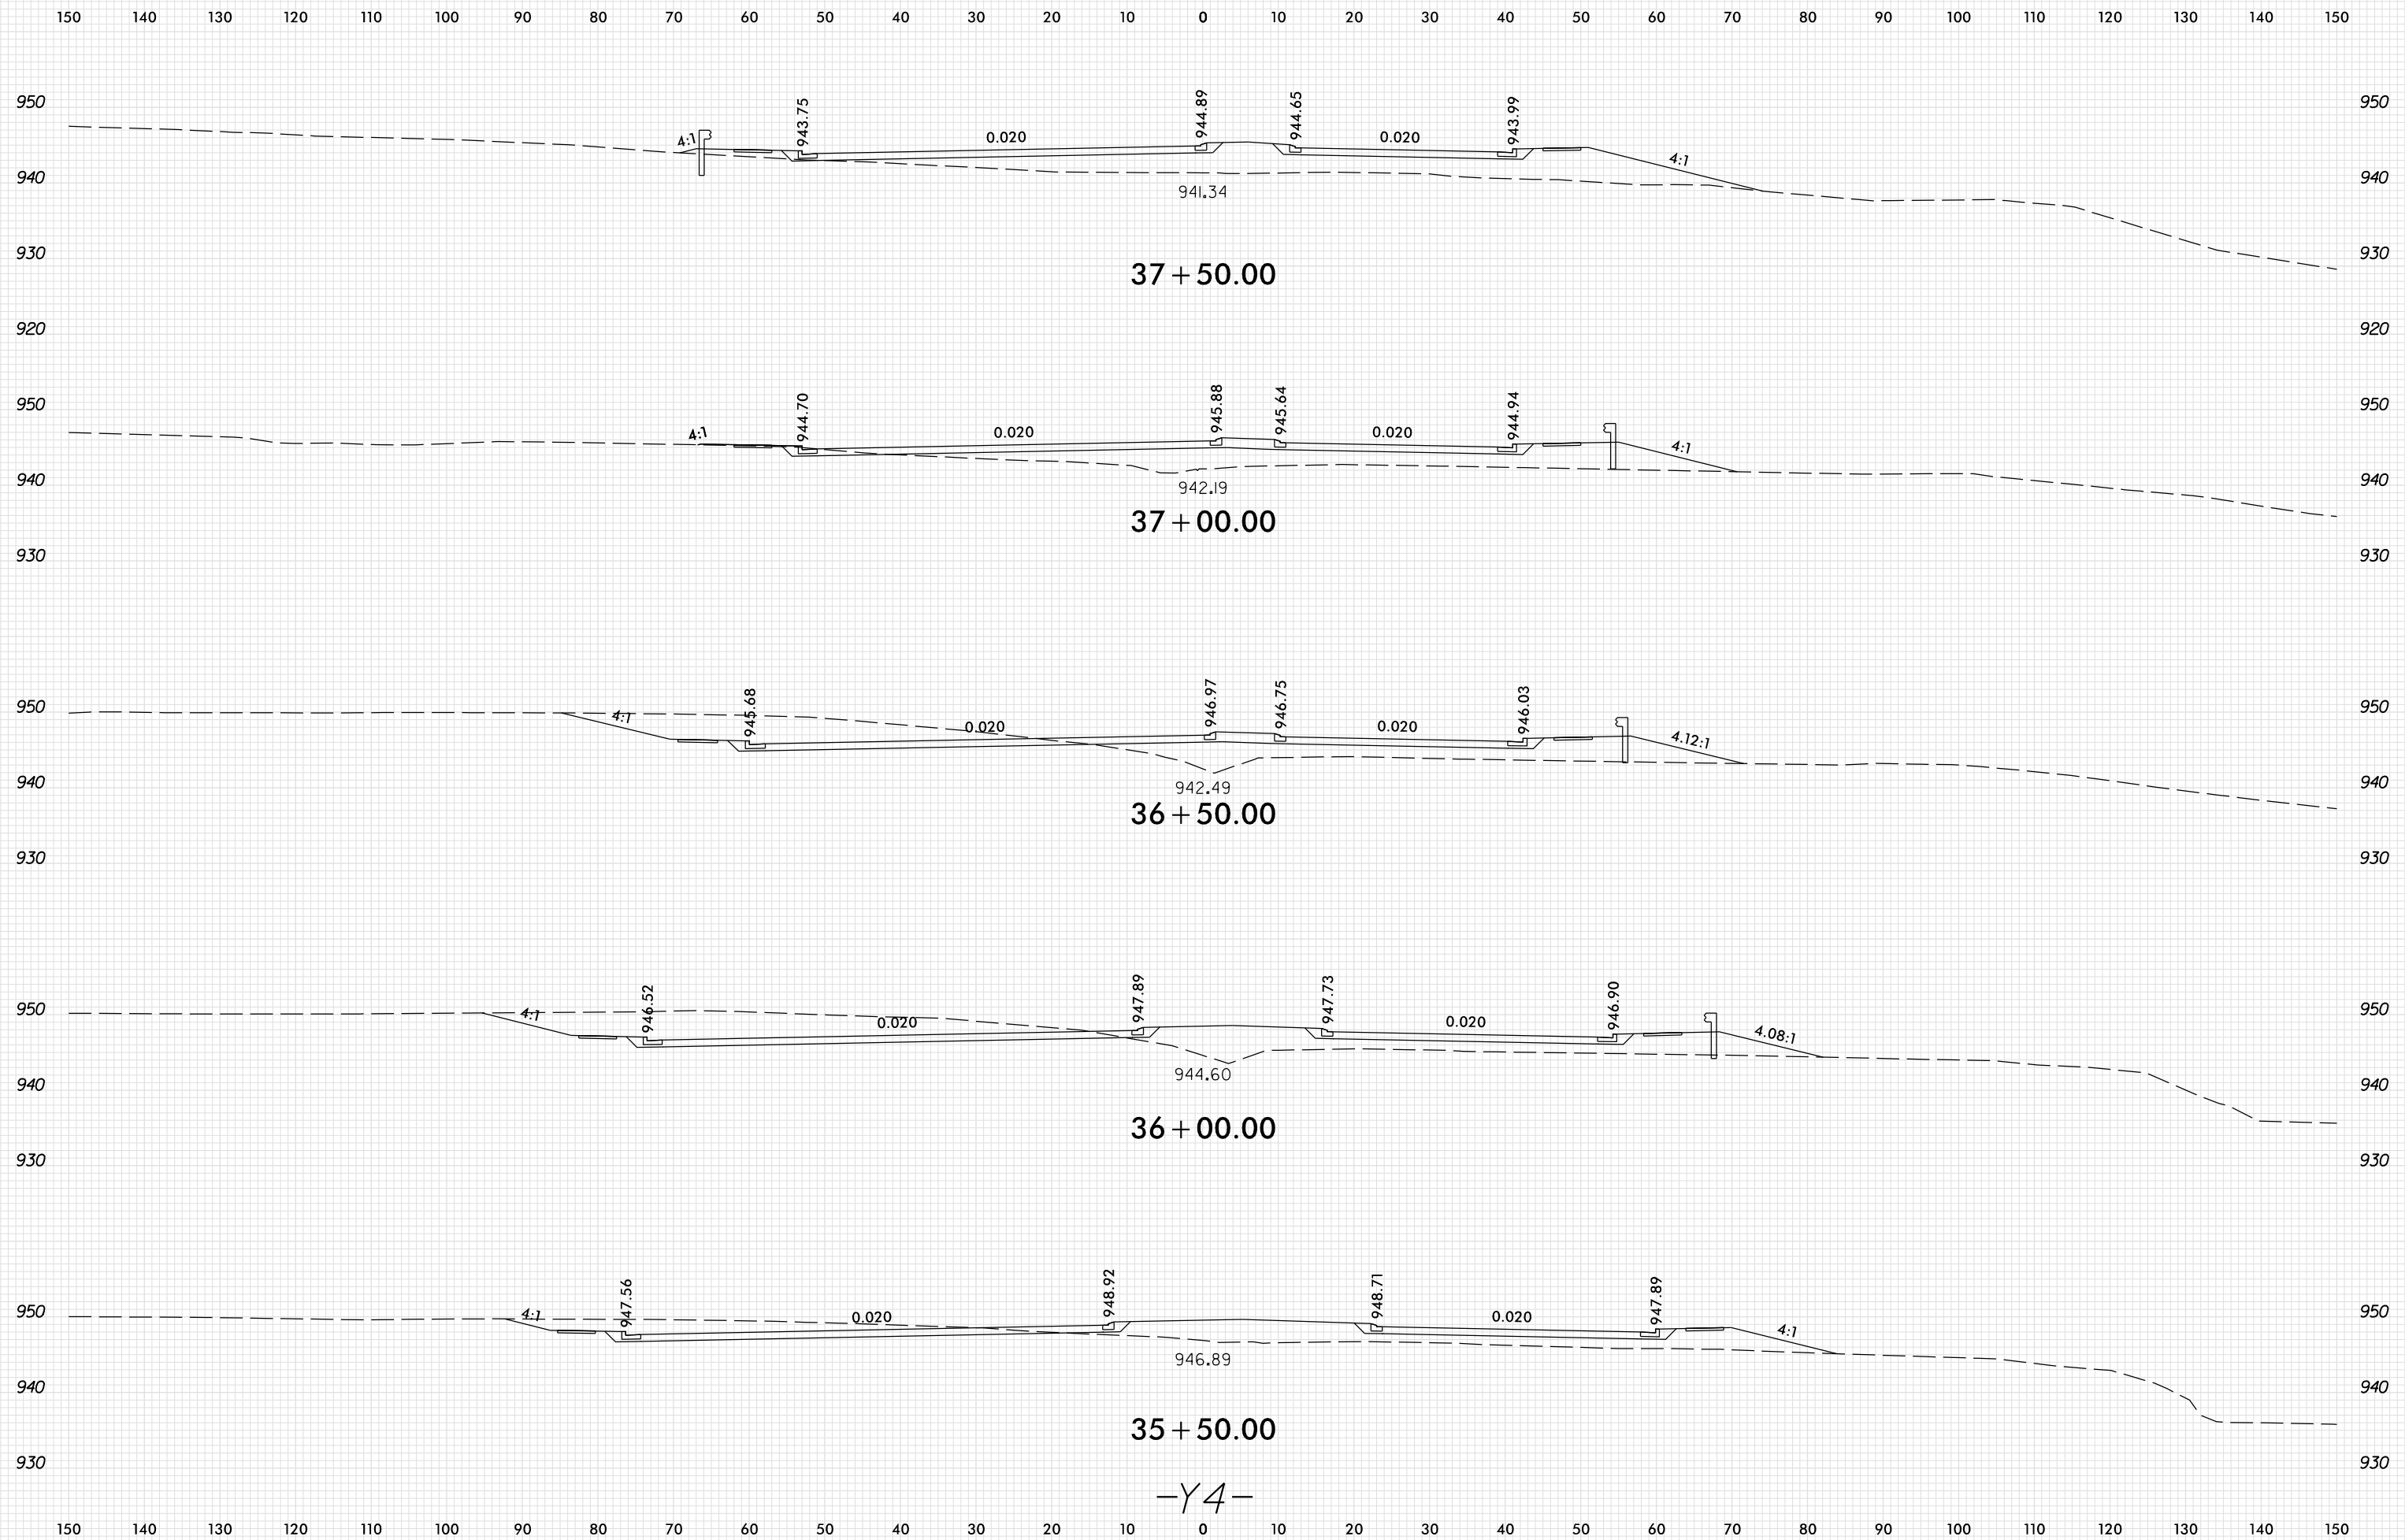

8/23/99

PLOT DRIVER: NCDOT_pdf_color_eng_100.plt
 USER: SPEREIRA
 DATE: 6/10/2021
 TIME: 2:19:27 PM
 FILE: \

-Y4-