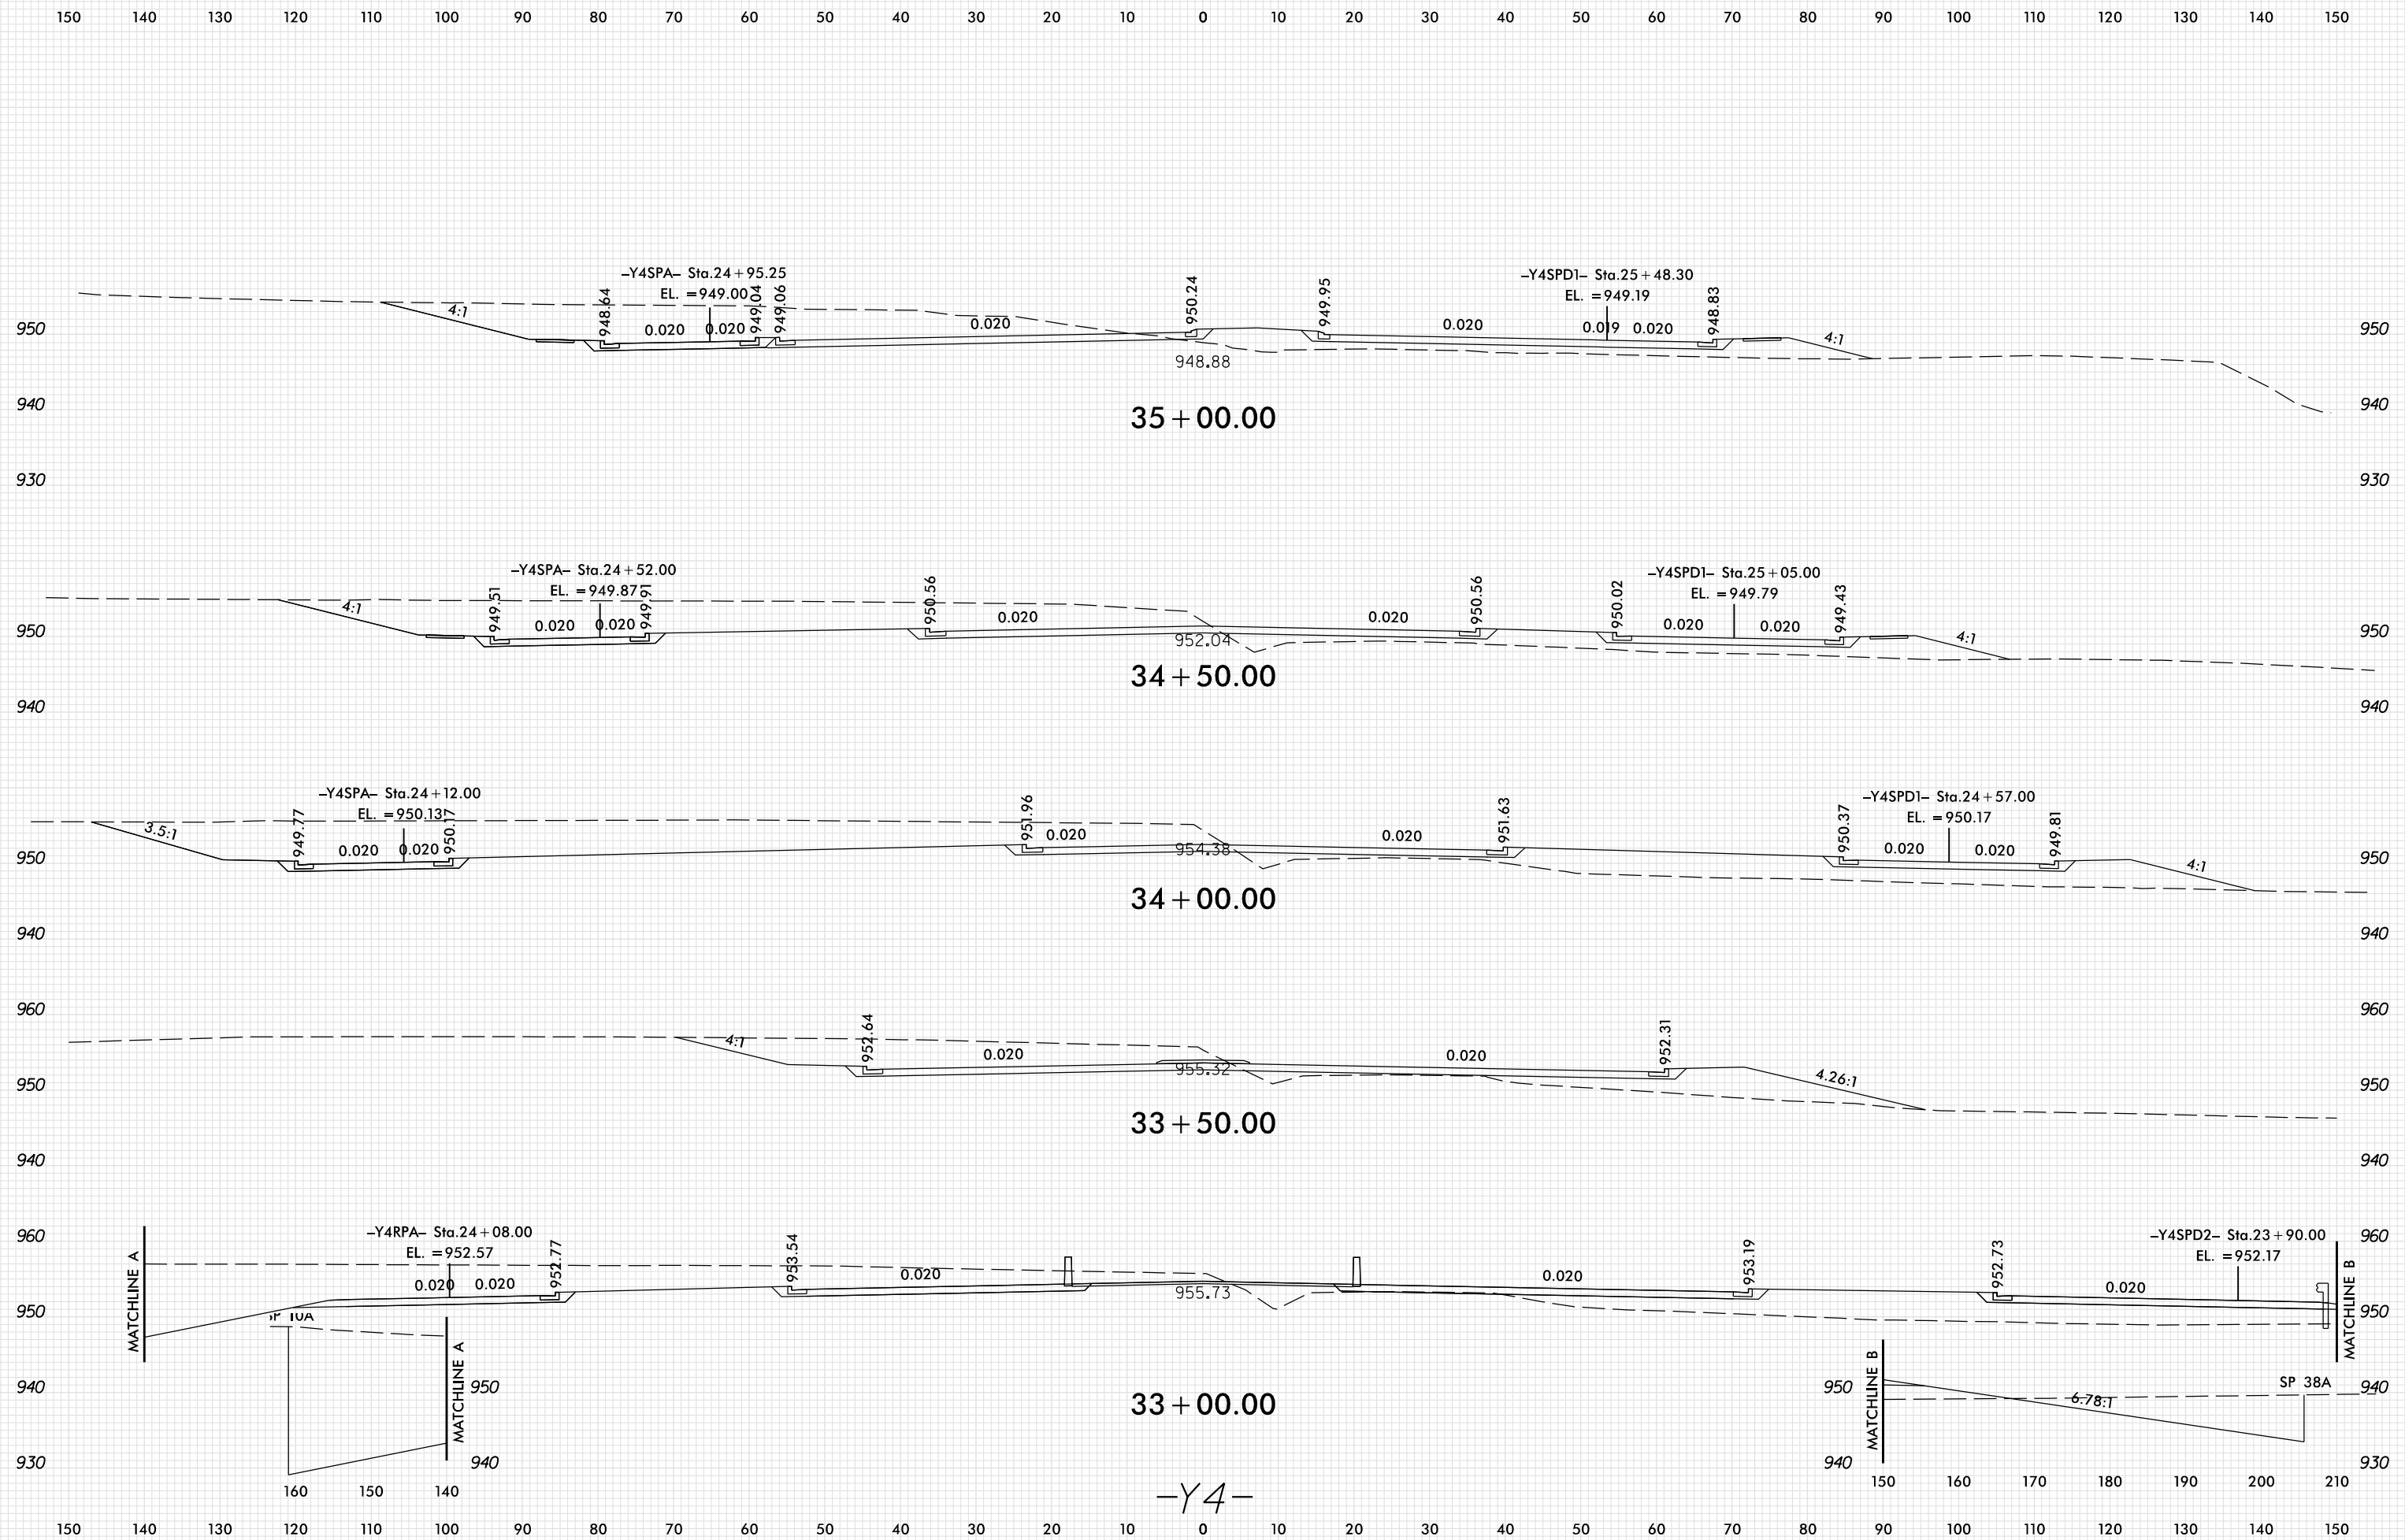

8/23/99

PLOT DRIVER: NCD01_pdf_color_eng_100.plt
 USER: SPEREIRA
 DATE: 6/10/2021
 TIME: 2:19:27 PM
 FILE: \