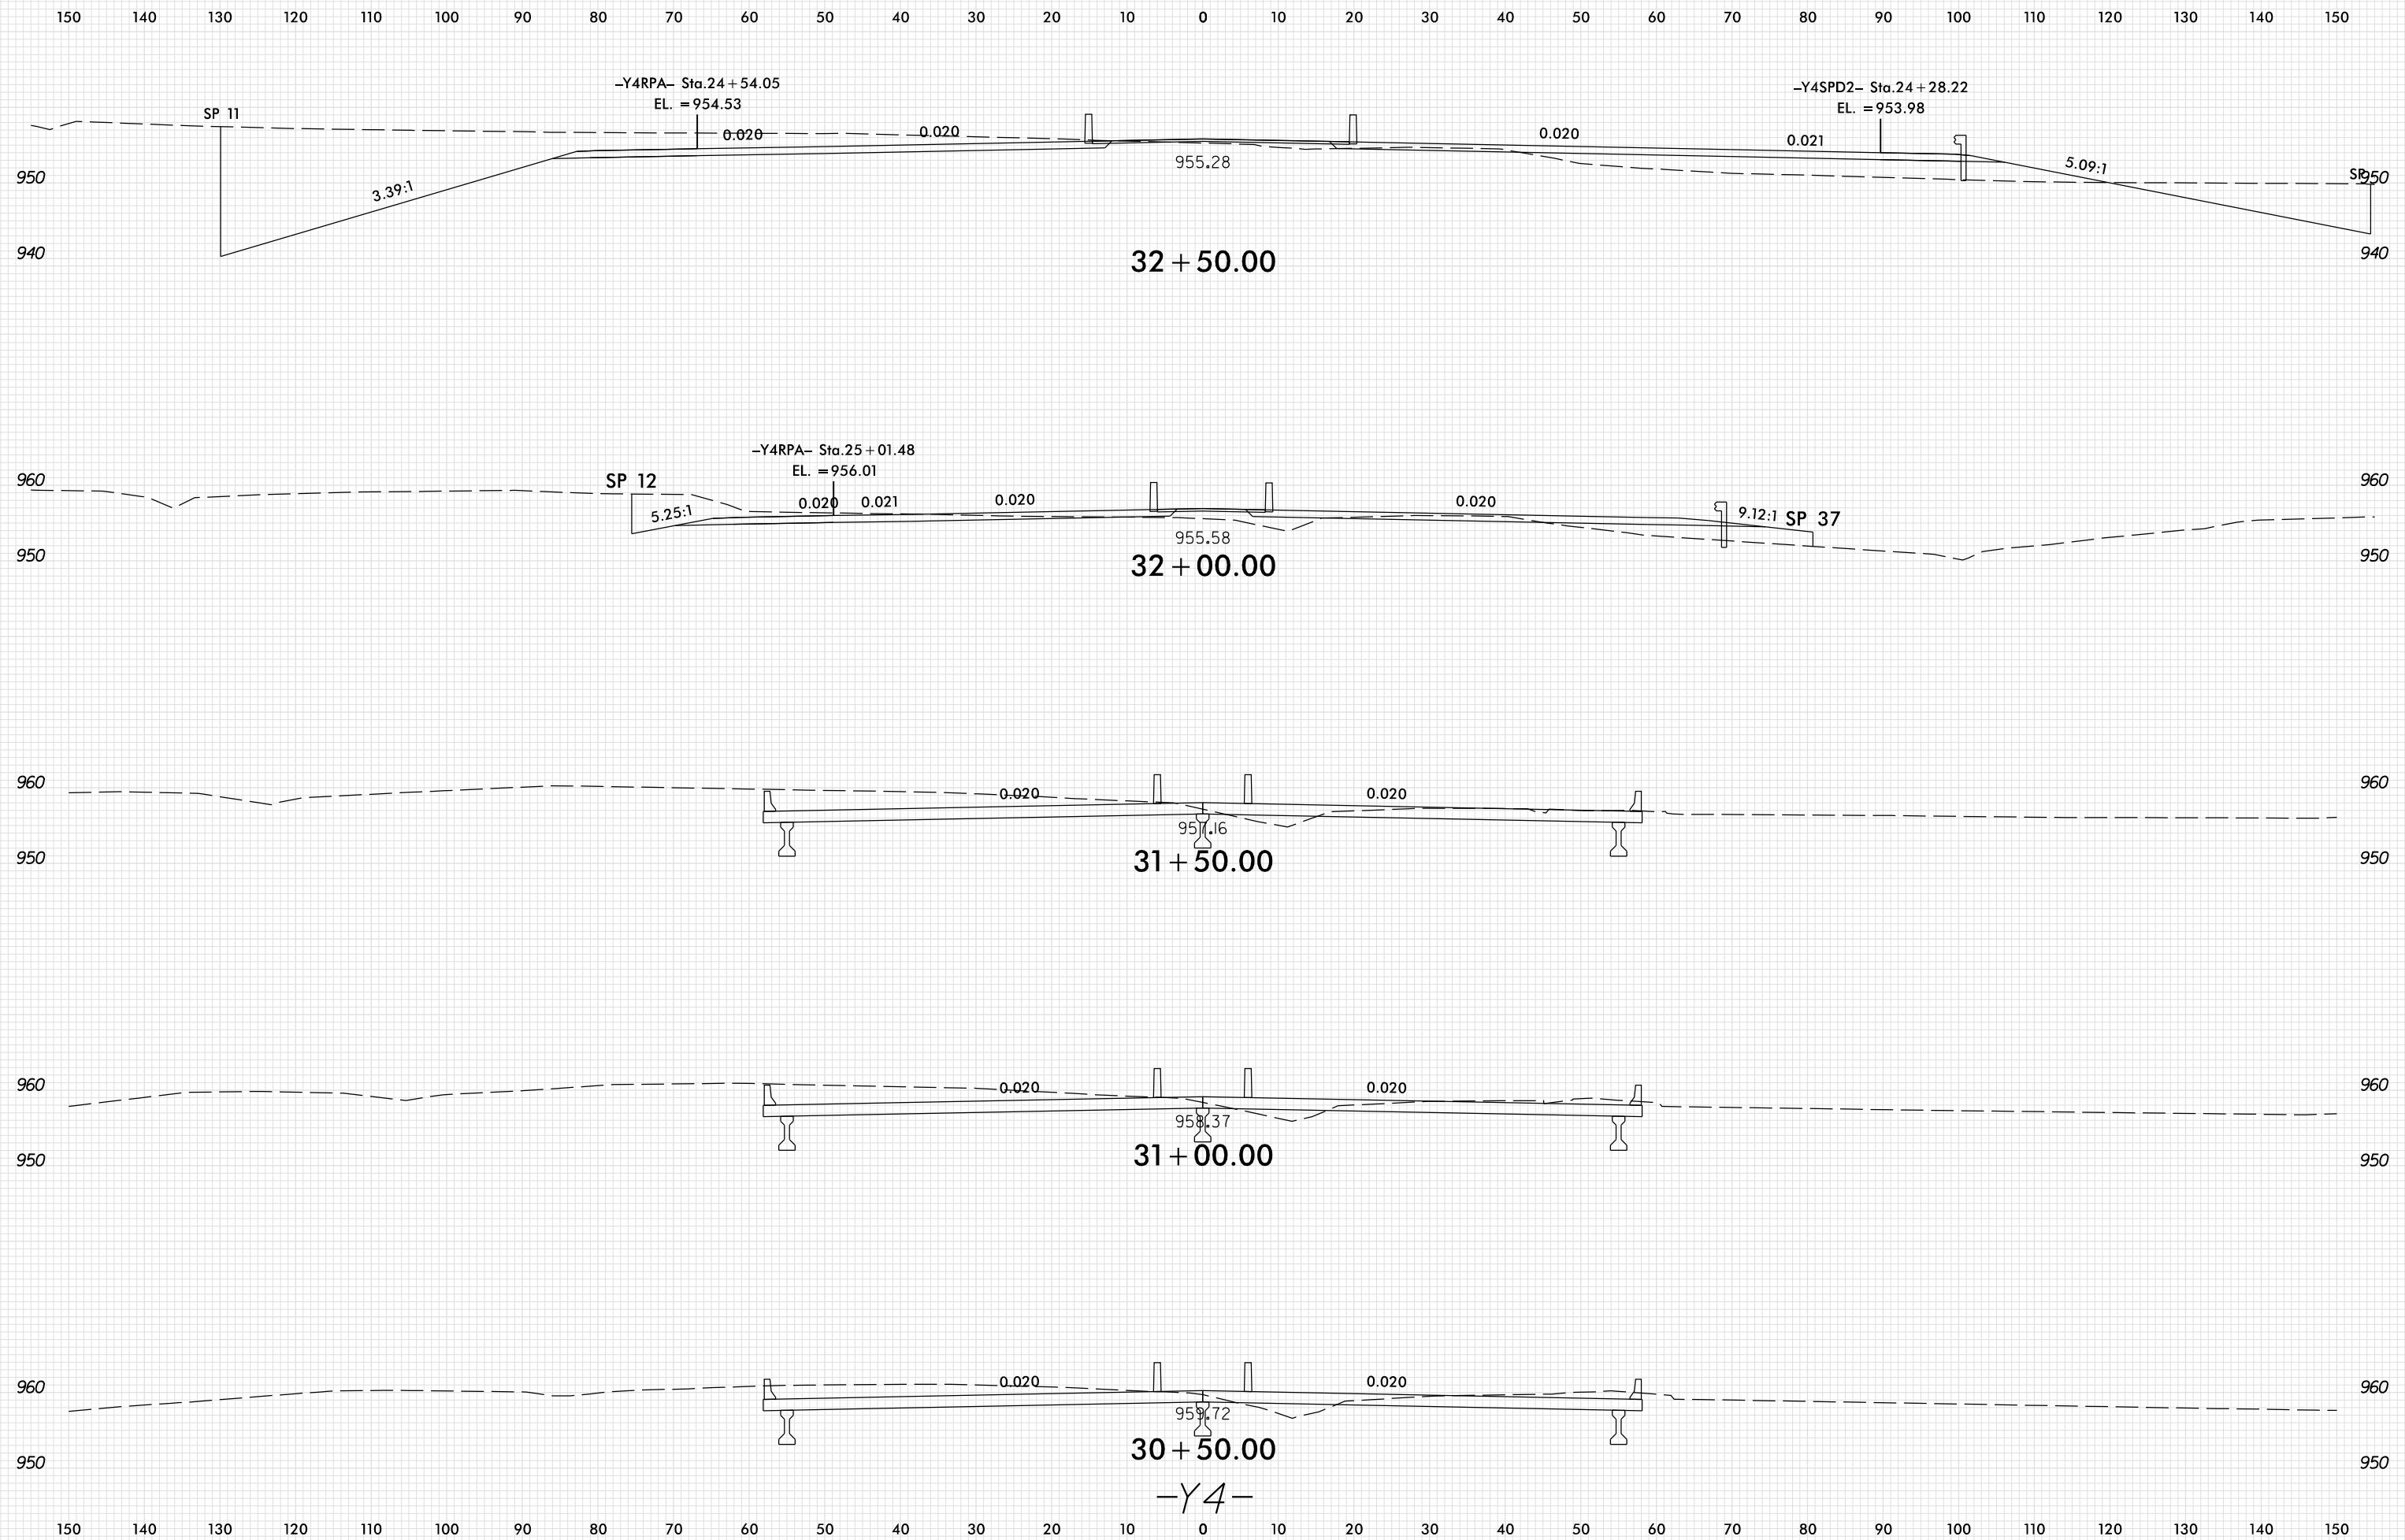

8/23/99

PLOT DRIVER: NCDOT_pdf_color_eng_100.plt
 USER: SPEREIRA
 DATE: 6/10/2021
 TIME: 2:19:26 PM
 FILE: