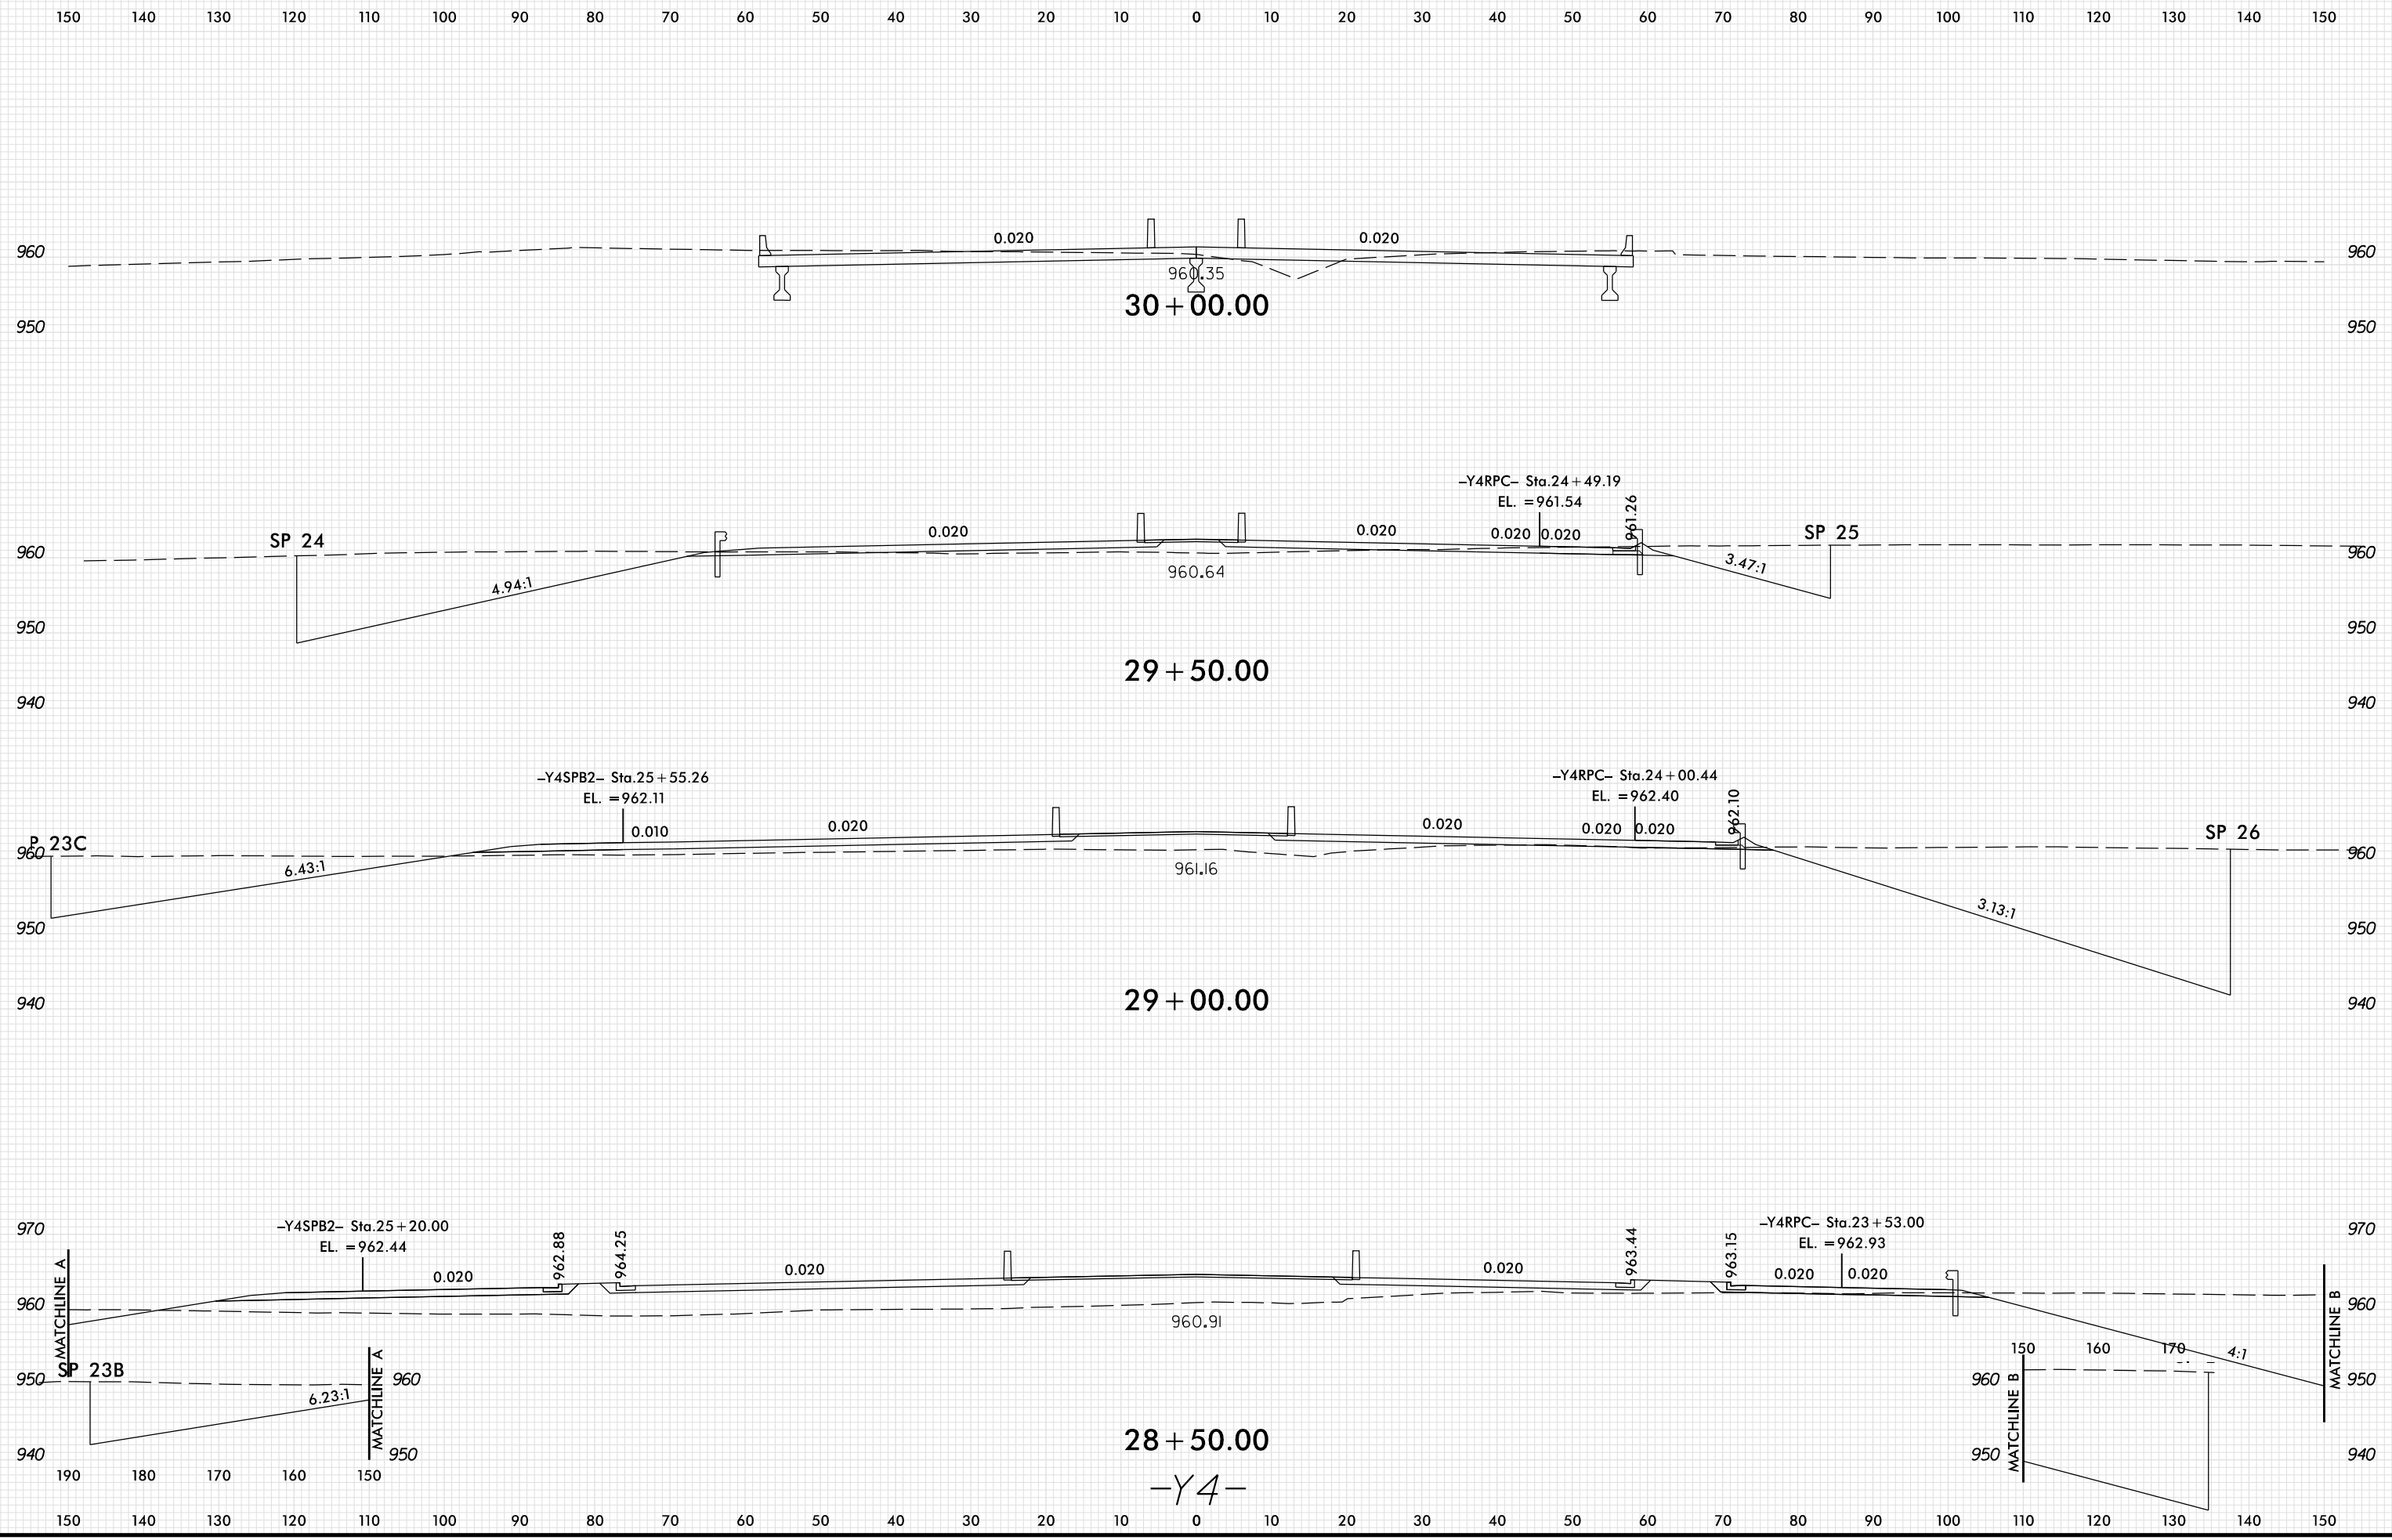

8/23/99

PLOT DRIVER: NCD01.pdf_color_eng_100.plt
 USER: SPEREIRA
 DATE: 6/10/2021
 TIME: 2:19:25 PM
 FILE: \