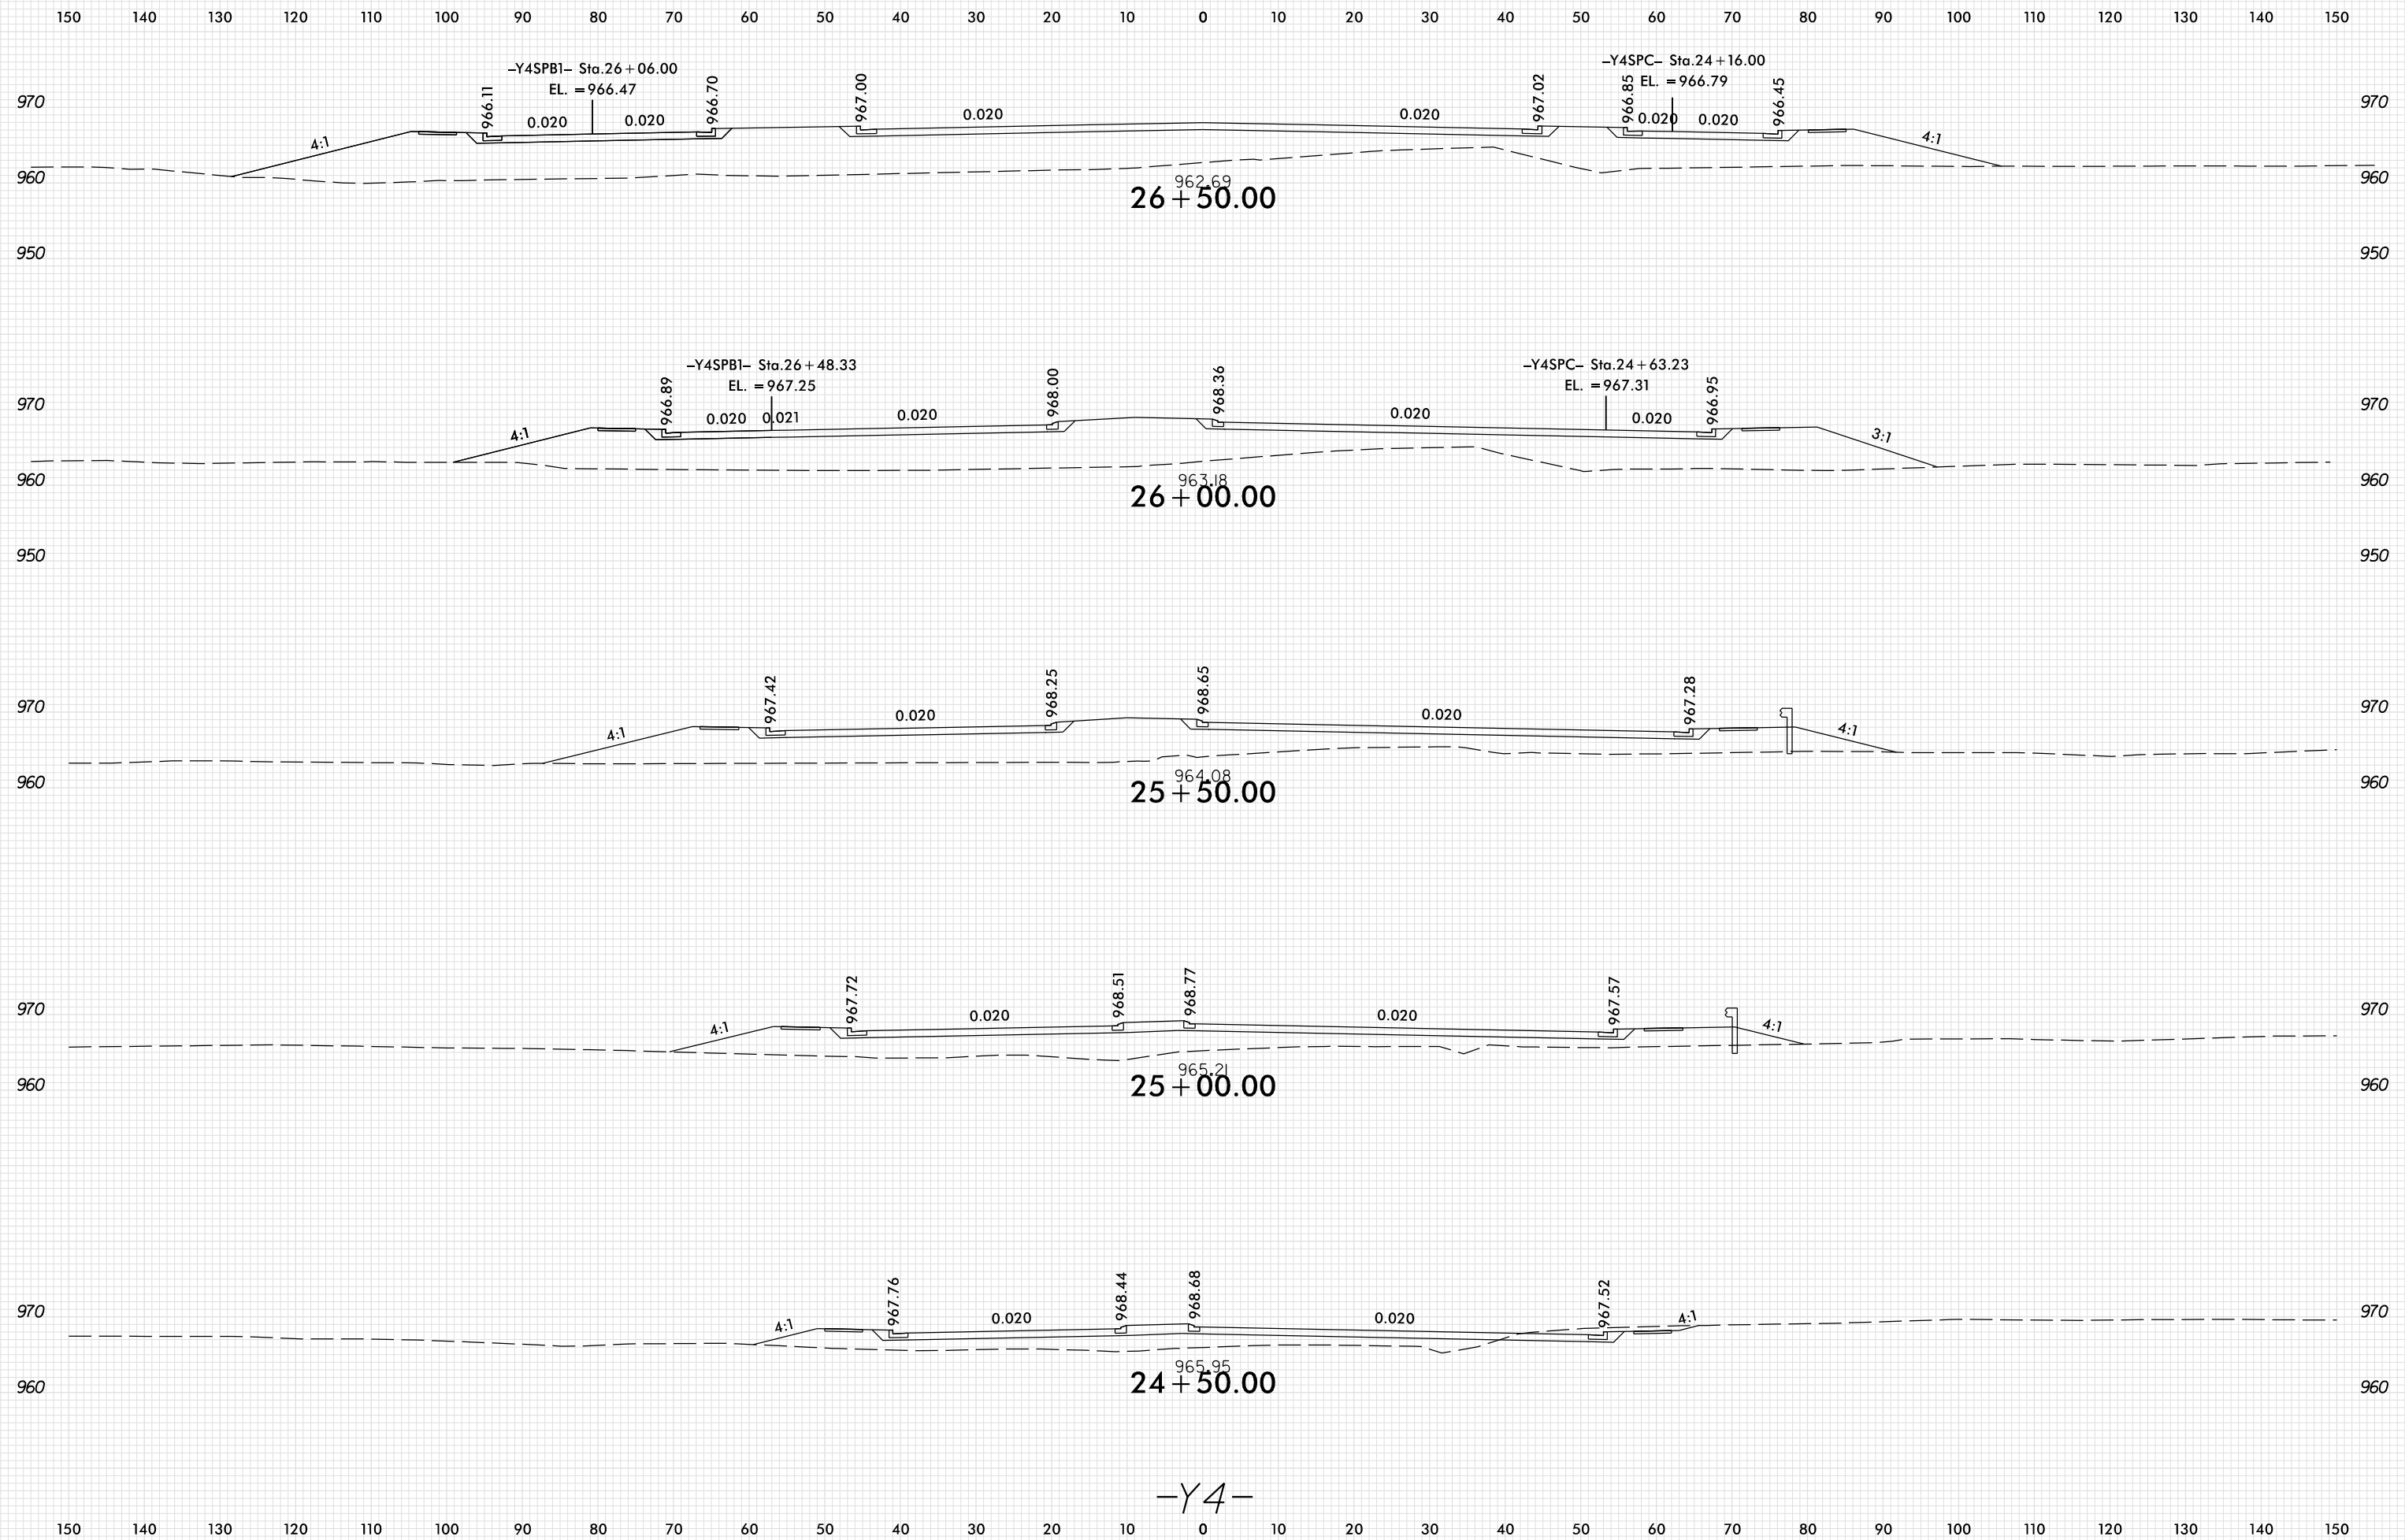

8/23/99

PLOT DRIVER: NCD01\_pdf\_color\_eng\_100.plt  
 USER: SPEREIRA  
 DATE: 6/10/2021  
 TIME: 2:19:24 PM  
 FILE: \