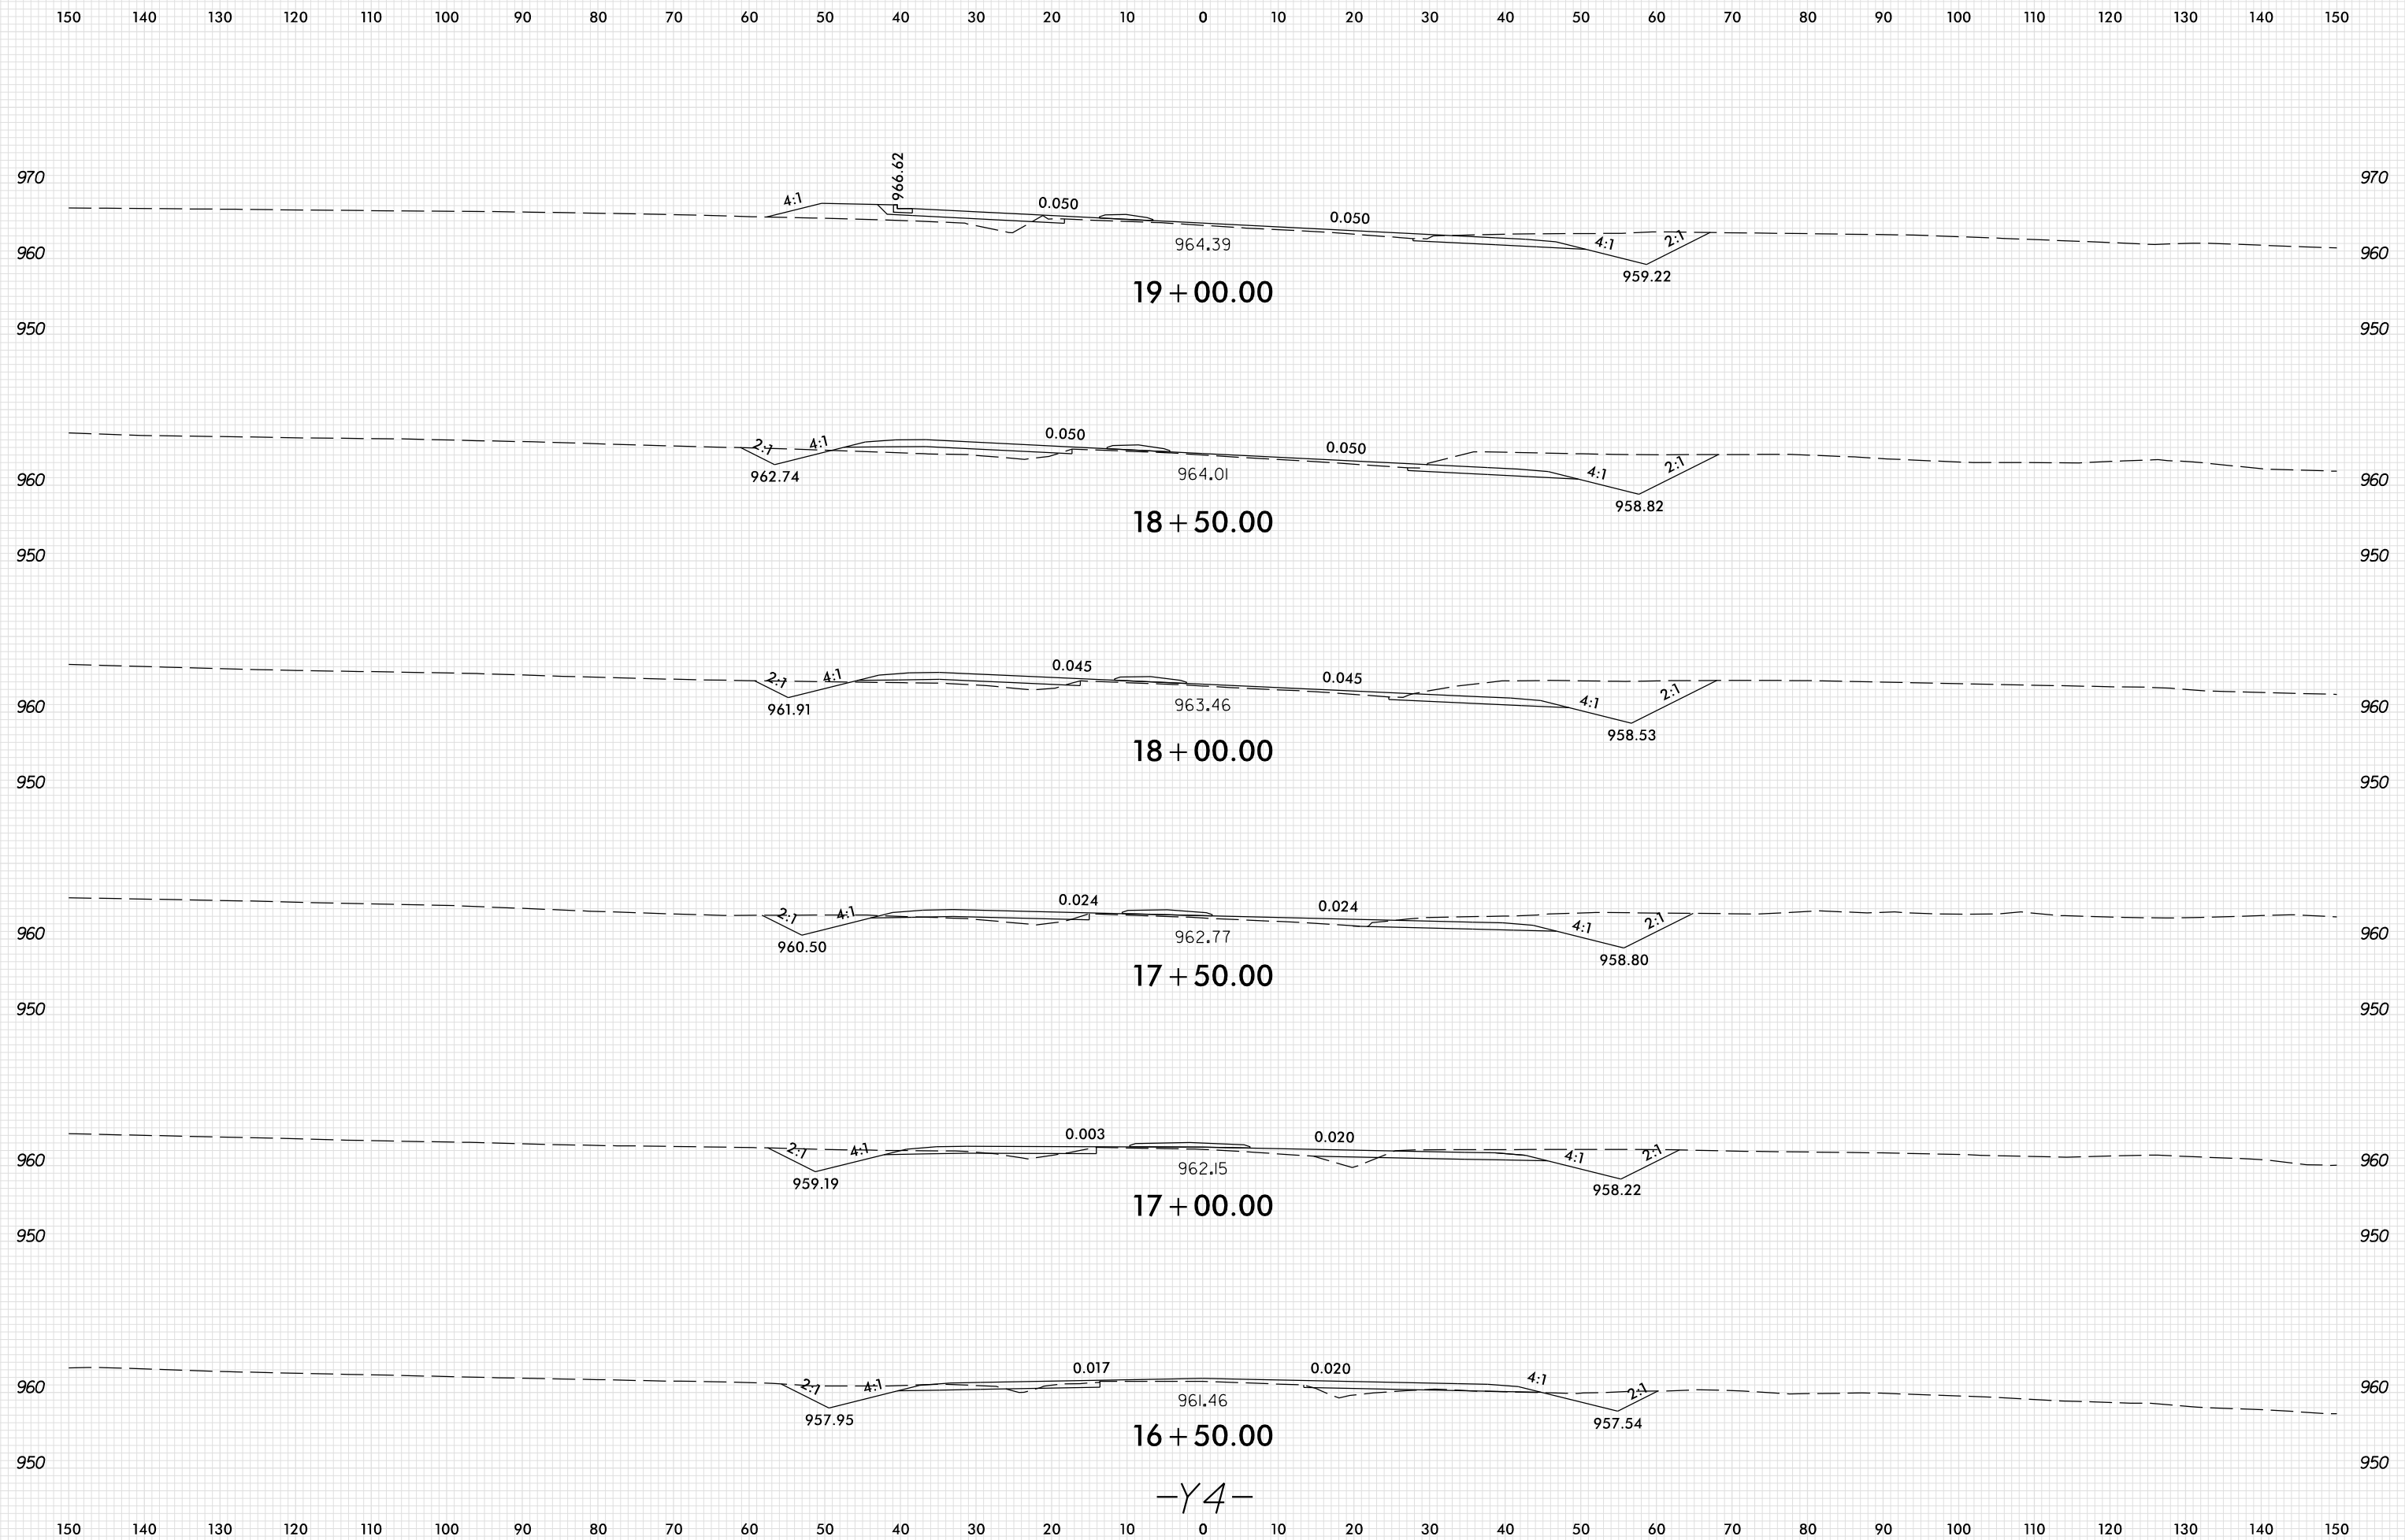

8/23/99

-Y4-

PLOT DRIVER: NCDOT_pdf_color_eng_100.plt
 USER: SPEREIRA
 DATE: 6/10/2021
 TIME: 2:19:22 PM
 FILE: \